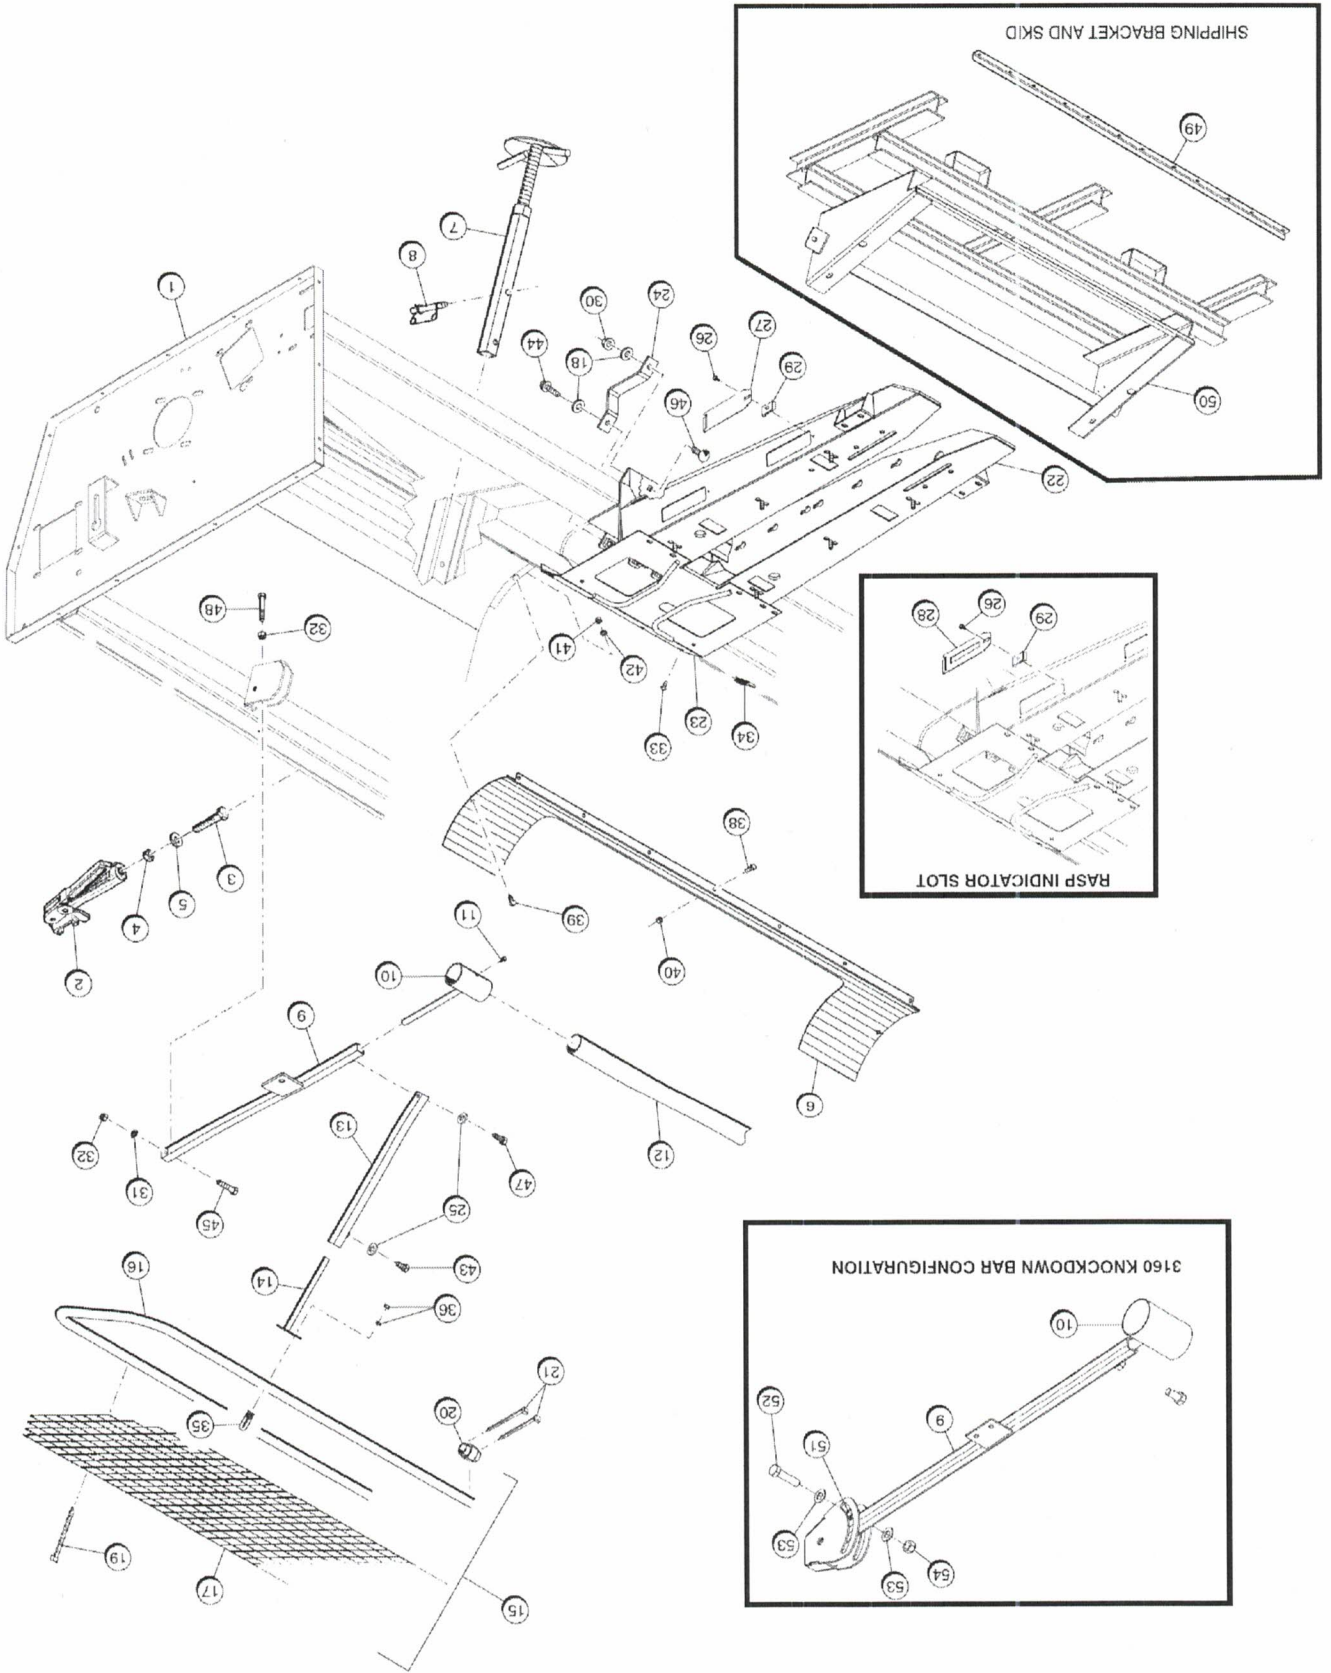

This Parts Catalog was printed on:
Thu Dec 08 20:00:08 UTC 2016

The information contained within could be updated at any time, please refer to OxbConnect for the latest version.

Thu Dec 08 20:00:08 UTC 2016

This Parts Catalog was printed on:

Item	Part No.	Name	Remarks	Qty	Uom
1	12481	FRAME,3430 CNHD MAIN 3000 SERIES		1	EA
1	12477	FRAME,3436 CNHD MAIN 3000 SERIES		1	EA
1	12537	FRAME,3438 CNHD MAIN 3000 SERIES		1	EA
1	12549	FRAME,3530,CNHD MAIN 3000 S		1	EA
1	15877	FRAME,3460,CNHD MAIN -		1	EA
1	16429	FRAME,3420-40 CNHD MAIN 3000 SERIES		1	EA
1	14682	FRAME,3470 CNHD MAIN -		1	EA
1	12481	FRAME,3430 CNHD MAIN 3000 SERIES		1	EA
1	13472	FRAME,3480,CNHD MAIN, 3000 S		1	EA
1	12477	FRAME,3436 CNHD MAIN 3000 SERIES		1	EA
1	12549	FRAME,3530,CNHD MAIN 3000 S		1	EA
1	14167	FRAME,3580,CNHD,MAIN 5-ROW 80CM CNHD		1	EA
1	12724	FRAME,3620,MAIN -		1	EA
1	14149	FRAME,3820 CNHD MAIN		1	EA
1	14752	FRAME,3622,CNHD MAIN 3000 SERIES		1	EA
1	14713	FRAME,3660,CNHD MAIN 3000 SERIES		1	EA
1	14167	FRAME,3580,CNHD,MAIN 5-ROW 80CM CNHD		1	EA
1	12284	FRAME,3630 CNHD MAIN 3000 SERIES		1	EA
1	12466	FRAME,3638 CNHD MAIN 3000 SERIES		1	EA
1	12529	FRAME,3670 CNHD MAIN 3000 SERIES		1	EA
1	12556	FRAME,3680 CNHD MAIN 3000 SERIES		1	EA
1	15039	FRAME,3690 CNHD MAIN		1	EA
1	12359	FRAME,3730 CNHD MAIN 3000 SERIES		1	EA
1	12464	FRAME,3740 CNHD MAIN 3000 SERIES		1	EA
1	12731	FRAME,3770 CNHD MAIN 3000 SERIES		1	EA
1	14149	FRAME,3820 CNHD MAIN		1	EA
1	12268	FRAME,3822 CNHD MAIN 3000 SERIES		1	EA
1	12365	FRAME,3830 CNHD MAIN 3000 SERIES		1	EA
1	16909	FRAME,3836 CNHD MAIN 3000 SERIES		1	EA
1	12754	FRAME,3838,CNHD MAIN 3000 S		1	EA
1	12371	FRAME,3930 CNHD MAIN 3000 SERIES		1	EA
1	12545	FRAME,3970 CNHD MAIN 3000 SERIES		1	EA
1	12721	FRAME,3022 CNHD MAIN 3000 SERIES		1	EA
1	12465	FRAME,3030 CNHD MAIN 3000 SERIES		1	EA
1	13446	FRAME,3052 CNHD MAIN 3000 SERIES		1	EA