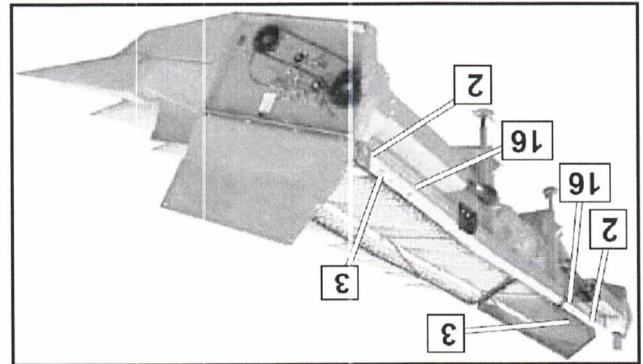

This Parts Catalog was printed on:
Thu Dec 08 20:00:05 UTC 2016

The information contained within could be updated at any time, please refer to OxboConnect for the latest version.

SIGNS & DECALS

3000 Series Corn Head - Parts Catalog, 2017

Item	Part No.	Name	Remarks	Qty	Uom
13	92873	DECAL,POLISH TRANS OF 90740 GEARBOX LUBE	1 PER ROW	A.R.	EA
13	92877	DECAL,ROMANIAN TRANS OF 90740 GEARBOX LUBE	1 PER ROW	A.R.	EA
13	920027	DECAL,RUSSIAN TRANS OF 90740 GEARBOX LUBE	1 PER ROW	A.R.	EA
14	90134	DECAL,L1 103 DANGER PTO HAZARD	NOT SHOWN	1	EA
15	90133	DECAL,L2 103 DANGER PTO HAZARD	NOT SHOWN	1	EA
16	90122	DECAL, READ OPERATORS MANUAL		2	EA
17	92351	DECAL,STRIPE BLUE 3.5"	ORDER BY THE FOOT	A.R.	FT
17.1	90225	DECAL,"GREASE" ARROW W/GREASE GUN	NOT SHOWN	A.R.	EA
18	3000-0185	DECAL DANGER ROTATING AUGER		2	EA

This Parts Catalog was printed on:

Thu Dec 08 20:00:05 UTC 2016

The information contained within could be updated at any time, please refer to OxbowConnect for the latest version.