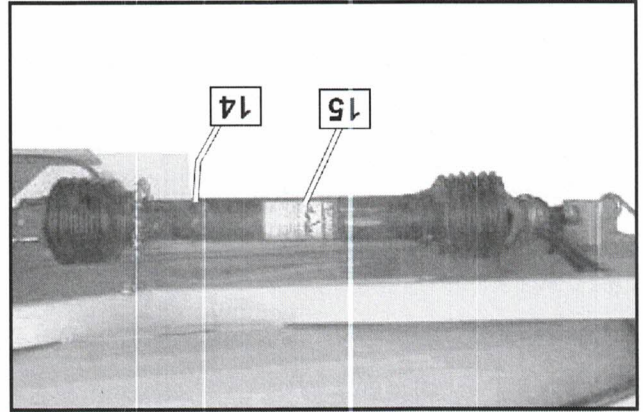

This Parts Catalog was printed on:
Thu Dec 08 20:00:05 UTC 2016

The information contained within could be updated at any time, please refer to OxboConnect for the latest version.

SIGNS & DECALS

3000 Series Corn Head - Parts Catalog, 2017

Item	Part No.	Name	Remarks	Qty	Uom
13	92873	DECAL,POLISH TRANS OF 90740 GEARBOX LUBE	1 PER ROW	A.R.	EA
13	92877	DECAL,ROMANIAN TRANS OF 90740 GEARBOX LUBE	1 PER ROW	A.R.	EA
13	920027	DECAL,RUSSIAN TRANS OF 90740 GEARBOX LUBE	1 PER ROW	A.R.	EA
14	90134	DECAL,L1 103 DANGER PTO HAZARD	NOT SHOWN	1	EA
15	90133	DECAL,L2 103 DANGER PTO HAZARD	NOT SHOWN	1	EA
16	90122	DECAL, READ OPERATORS MANUAL		2	EA
17	92351	DECAL,STRIPE BLUE 3.5"	ORDER BY THE FOOT	A.R.	FT
17.1	90225	DECAL,"GREASE" ARROW W/GREASE GUN	NOT SHOWN	A.R.	EA
18	3000-0185	DECAL DANGER ROTATING AUGER		2	EA

This Parts Catalog was printed on:

Thu Dec 08 20:00:05 UTC 2016

The information contained within could be updated at any time, please refer to OxbowConnect for the latest version.