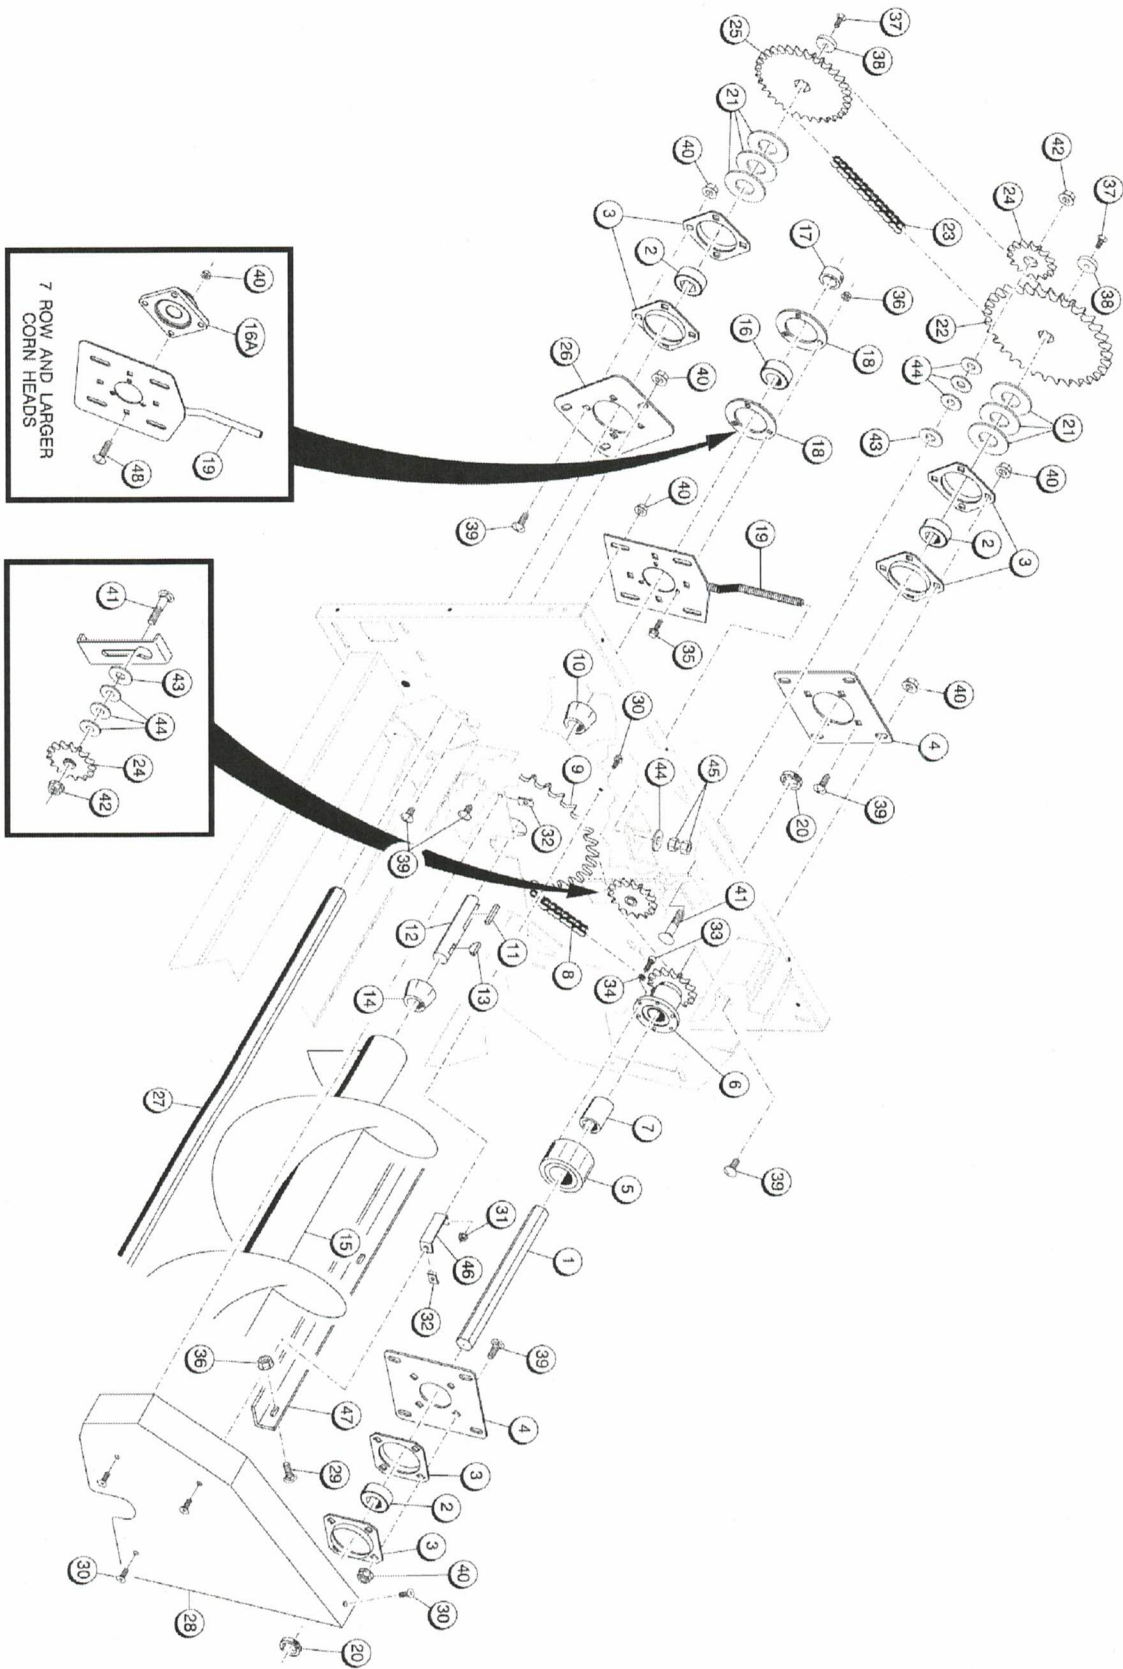

This Parts Catalog was printed on:
Thu Dec 08 20:00:13 UTC 2016

The information contained within could be updated at any time, please refer to OxboConnect for the latest version.

Item	Part No.	Name	Remarks	Qty	Uom
1	-	SHAFT, CORN HEAD DRIVE	REFER TO DRIVE SHAFT & RELATED PARTS ILLUSTRATION	-	EA
2	54019	BRG,1-1/4 HEX INSERT 3000 CNHDS		3	EA
3	54138	FLANGETTE,4B 80 GRS	SOLD BY THE PAIR	3	EA
4	25882	PLT,BRG SUPPORT,PTO 3000 SERIES W/HEX SHAFT		2	EA
5A	57976	CLUTCH ASSY,AUGER WLTS 5,6, & 7 ROW,210 FT LBS	MODELS 3620, 3620-40, 3622, 3655, 3630, 3638, 3652, 3670, 3680, 3690, 3730, 3740, 3770, REFER TO AUGER DRIVE CLUTCH ASSEMBLY, 6 & 7-ROW HEADS ILLUSTRATION	1	EA
5B	56289	CLUTCH ASSY,AUGER,RADLPN 1-3/8-6B SPLINE 221 FTLB	REFER TO AUGER DRIVE CLUTCH ASSEMBLY - HYDRAULIC DRIVEN HEADS ILLUSTRATION, MODELS 3530H, 3580H, 3630H, 3660H, 3664H, 3670H	1	EA
5C	57974	CLUTCH ASSY,AUGER WLTS 4ROW & DOWN,150 FT LBS	MODELS 3430, 3436, 3438, 3440, 3460, 3420-40, 3470, 3475, 3480, 3490, REFER TO AUGER DRIVE CLUTCH ASSEMBLY, 4-ROW HEADS ILLUSTRATION	1	EA
5D	57976	CLUTCH ASSY,AUGER WLTS 5,6, & 7 ROW,210 FT LBS	REFER TO AUGER DRIVE CLUTCH ASSEMBLY, 5-ROW HEADS & LARGER ILLUSTRATION, MODELS 3530, 3580, 3660, 3820, 3822, 3830, 3836, 3838, 3930, 3970, 3022, 3030, 3052, 3070, 3080, 3160, 3260	1	EA
6	54221	HUB ASSY,AUGER DRV 15T SPRKT,STD,B3 W/HEX SHAFT	BUSH NOT INCLUDED #54564, STANDARD	1	EA
6	54222	HUB ASSY,AUGER DRV 18T SPRKT,OPT,B3 W/HEX SHAFT	OPTIONAL, BUSH NOT INCLUDED #54564	A.R.	EA
6	54539	HUB ASSY,AUGER DRV 22T SPRKT,OPT,B3 W/HEX SHAFT	OPTIONAL, BUSH NOT INCLUDED #54564	A.R.	EA
7	54564	BUSHING,1.250HEX X1.620X 2,NYLATRON,AUGER CLTCH	NYLATRON	1	EA
8	54532	CHAIN,RC60H-1R,92TF INCL (1) S/C CONN,AUGER	INCLUDES CONNECTOR LINK	1	EA
8.1	53402	LNK,CONN,RC60H-1R SPRING CLIP TYPE	SPRING CLIP TYPE	A.R.	EA
8.2	53403	LNK,OFFSET,RC60H-1R COTTER PIN TYPE	COTTER PIN TYPE	A.R.	EA
9	53820	SPKT,60BTL60 2517 HUB -		1	EA
10	53132	BUSH,TLB,2517X1-1/4	FOR 3 1-2" CORE AUGER, 1 1-4" DRIVE SHAFT, WITH SET SCREWS	1	EA
10	52529	BUSH,TLB,2517X1-1/2	WITH SET SCREWS, FOR 5" CORE AUGER, 1 1-2" DRIVE SHAFT	1	EA
11	50547	KEY,1/4SQX1-3/4	FOR 3 1-2" CORE AUGER, 1 1-4" DRIVE SHAFT	1	EA
11	32867	KEY,3/8SQX1-3/4	FOR 5" CORE AUGER, 1 1-2" DRIVE SHAFT	1	EA
12	50491	SHAFT,AUGER DRIVE RH CORN HEADS	FOR 3 1-2" CORE AUGER, 1 1-4" DRIVE SHAFT	1	EA
12	54277	SHAFT,AUGER DRIVE END 3000 SERIES,5" CORE	FOR 5" CORE AUGER, 1 1-4" DRIVE SHAFT	1	EA

This Parts Catalog was printed on:

Thu Dec 08 20:00:13 UTC 2016

The information contained within could be updated at any time, please refer to OxbConnect for the latest version.