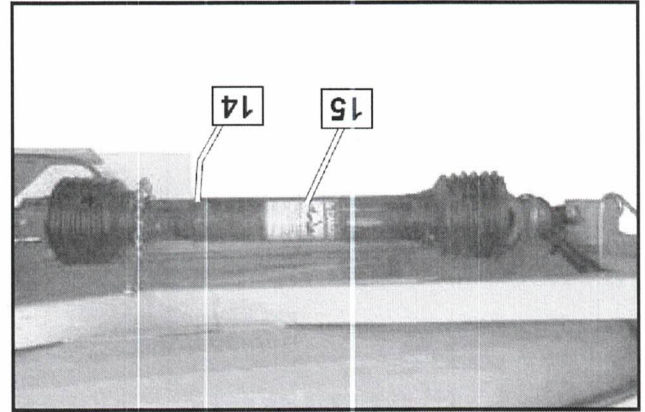

This Parts Catalog was printed on:
Thu Dec 08 20:00:04 UTC 2016

The information contained within could be updated at any time, please refer to OxboConnect for the latest version.

This Parts Catalog was printed on:
Thu Dec 08 20:00:04 UTC 2016

Item	Part No.	Name	Remarks	Qty	Uom
10	92378	DECAL,MODEL #3630 BLUE 3.5"		2	EA
10	92379	DECAL,MODEL #3638 BLUE 3.5"		2	EA
10	92380	DECAL,MODEL #3670 BLUE 3.5"		2	EA
10	92381	DECAL,MODEL #3680 BLUE 3.5"		2	EA
10	92534	DECAL,MODEL #3690 BLUE 3.5"		2	EA
10	92382	DECAL,MODEL #3730 BLUE 3.5"		2	EA
10	92392	DECAL,MODEL #3740 BLUE 3.5"		2	EA
10	92393	DECAL,MODEL #3770 BLUE 3.5"		2	EA
10	92394	DECAL,MODEL #3820 BLUE 3.5"		2	EA
10	92395	DECAL,MODEL #3822 BLUE 3.5"		2	EA
10	92397	DECAL,MODEL #3830 BLUE 3.5"		2	EA
10	92938	DECAL,MODEL #3836 BLUE 3.5"		2	EA
10	92402	DECAL,MODEL #3838 BLUE 3.5"		2	EA
10	92403	DECAL,MODEL #3930 BLUE 3.5"		2	EA
10	92405	DECAL,MODEL #3970 BLUE 3.5"		2	EA
10	92356	DECAL,MODEL #3022 BLUE 3.5"		2	EA
10	92357	DECAL,MODEL #3030 BLUE 3.5"		2	EA
10	92358	DECAL,MODEL #3052 BLUE 3.5"		2	EA
10	92521	DECAL,MODEL #3070 3.5" BLUE		2	EA
10	92007	DECAL,MODEL #3080 BLUE 3.5"		2	EA
10	92359	DECAL,MODEL #3160 BLUE 3.5"		2	EA
10	920012	DECAL,MODEL #3260 BLUE 3.5"		2	EA
11	92390	DECAL,"H" BLUE 3.5"	USED WHEN HYDRAULIC DRIVES ARE INSTALLED ON CORN HEADS	2	EA
12	90700	DECAL,RASP INDICATOR 3000 SERIES CORN HEADS		1	EA
12	90922	DECAL,RASP INDICATOR 20" HEADS ONLY, #S REVERSED		1	EA
12	92972	DECAL,SCALE 7/8 TI 2-1/4 1-1/2" X 4"		1	EA
12	92973	DECAL,SCALE 7/8 TO 2-1/4 1-1/2" X 6-1/2"		1	EA
13	92440	DECAL,SPANISH TRANS OF 90740	SPANISH	1	EA
13	92153	DECAL,FRENCH TRANS OF 90740	FRENCH	1	EA
13	90740	DECAL,"IMPORTANT-CHECK GEARBOX..."		1 PER ROW	EA
13	92888	DECAL,GERMAN TRANS OF 90740 GEARBOX LUBE		1 PER ROW	EA
13	92153	DECAL,FRENCH TRANS OF 90740		1 PER ROW	EA
13	92882	DECAL,HUNGARIAN TRANS OF 90740 GEARBOX LUBE		1 PER ROW	EA