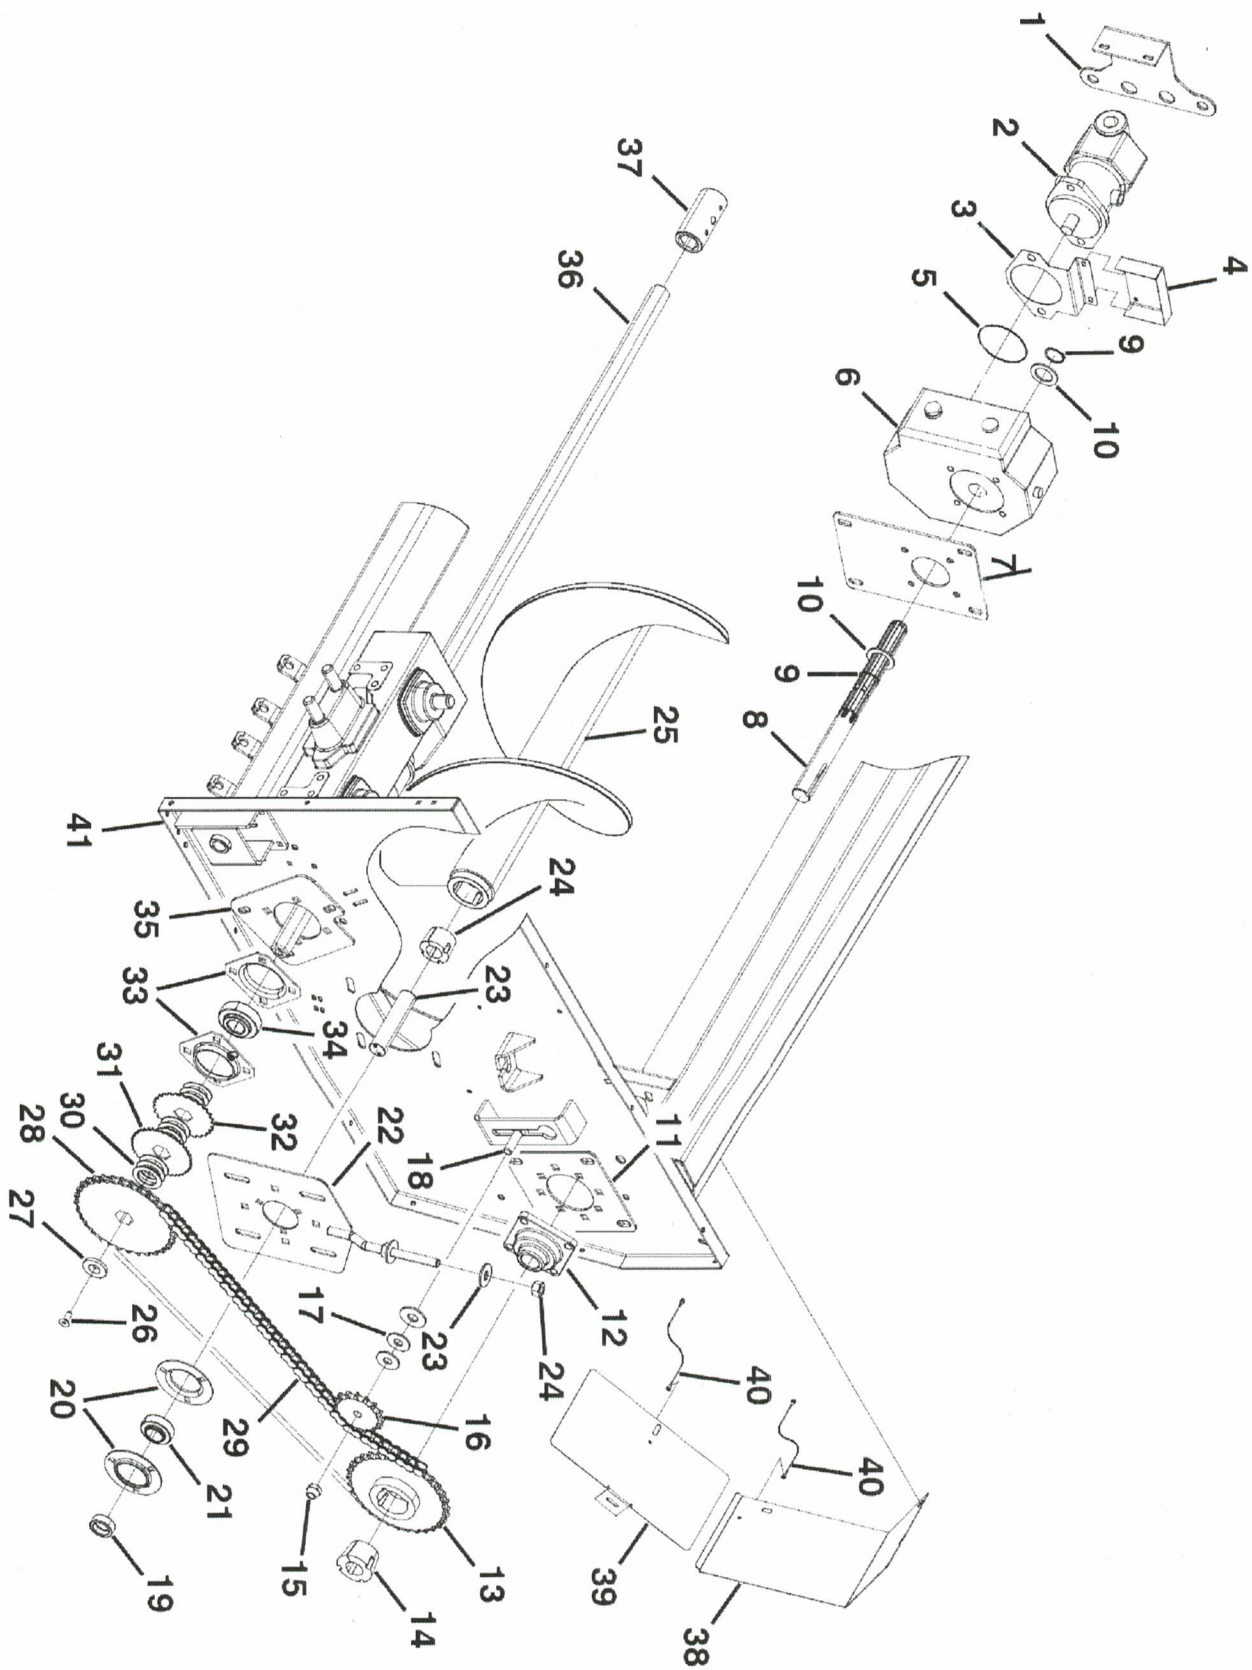

This Parts Catalog was printed on:
Thu Dec 08 20:00:21 UTC 2016

The information contained within could be updated at any time, please refer to OxbConnect for the latest version.

This Parts Catalog was printed on:
Thu Dec 08 20:00:22 UTC 2016

The information contained within could be updated at any time, please refer to OxbConnect for the latest version.

Item	Part No.	Name	Remarks	Qty	Uom
36	54002	SHAFT,1-1/4 HEX DRIVE,LH 3630,3730, 88 LONG		1	EA
37	56300	COUPLER,G'BOX SHAFTS 1-1/4 HEX X4.5 W/HOLE		1	EA
37.1	93085	HHCS,1/2-13X2-3/4,GR5 PLTD		1	EA
37.2	93519	NUT,1/2-13,TOP LOCK 1-WAY,PLTD,GR"C"	TOP LOCK	1	EA
38	25931	COVER,INNER DRIVE,LH LARGE HEADS,3000 SERIES		1	EA
39	28292	PANEL,INNER DRIVES LOWER COVER 3000 SERIES		1	EA
40	54515	CABLE,CNHD DRIVES COVER		2	EA
40.1	93854	RIVET,POP,3/16-.126-.250 BUTTONHEAD,ALUMINUM		4	EA
41	-	FRAME, CORN HEAD		1	EA