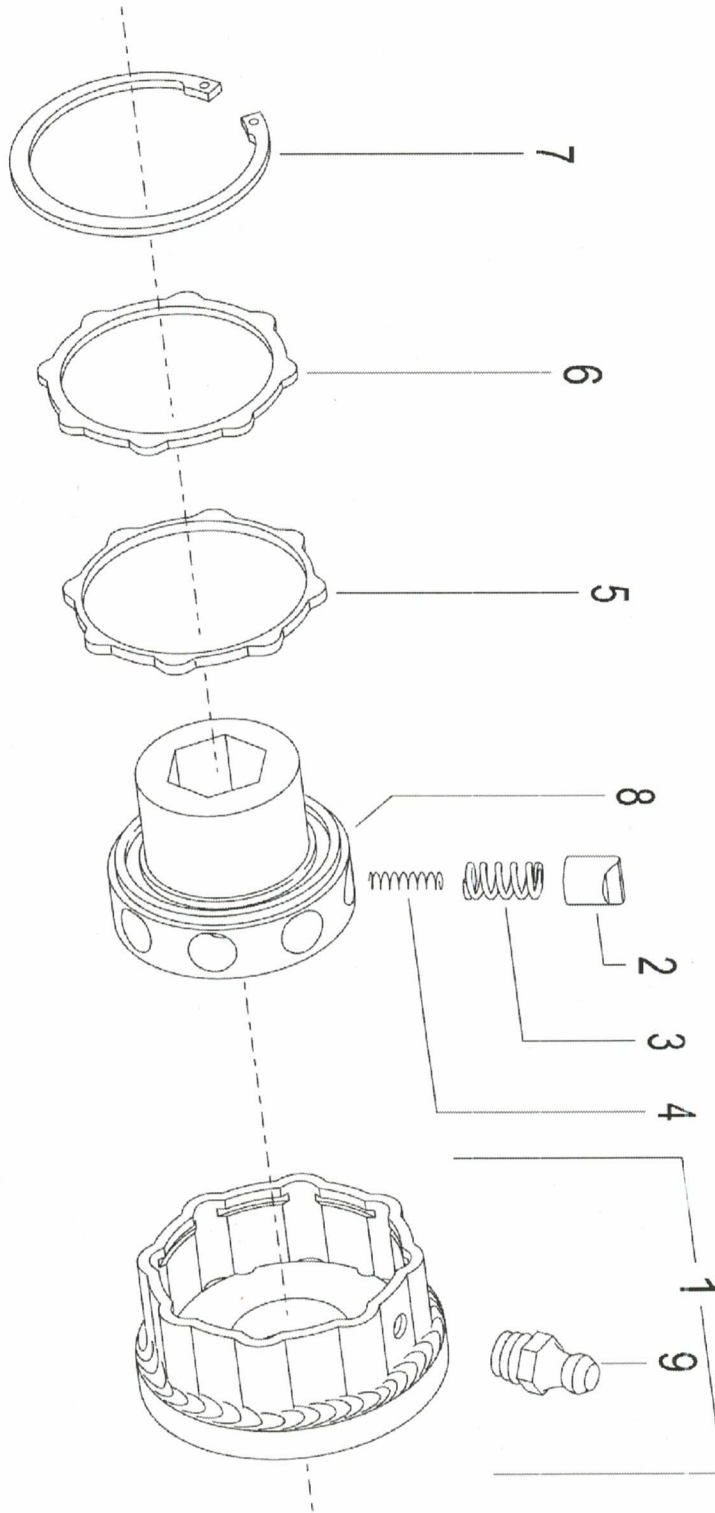

Thu Dec 08 20:00:28 UTC 2016

The information contained within could be updated at any time, please refer to OxbConnect for the latest version.

11

Item	Part No	Name	Remarks	Qty	Uom
-	57976	CLUTCH ASSY,AUGER WLTS 5,6, & 7 ROW,210 FT LBS	INCLUDES ITEMS 51 THRU 61, FOR MODELS 3620, 3620-40, 3622, 3655, 3630, 3638, 3652, 3670, 3680, 3690, 3730, 3740, 3770	A.R.	EA
51	54259	CLUTCH HOUSING,AUGER SINGLE ROW, COMER		1	EA
52	54573	SPRING,INNER,AUGER AND ROW CLUTCH, COMER		4	EA
53	54260	SPRING,OUTER,AUGER AND ROW CLUTCH, COMER		8	EA
54	54261	CAM,RADIAL PIN CLUTCH COMER ONLY, 3000 CNHDS		8	EA
55	54263	HUB,1-1/4 HEX,AUGER SINGLE ROW,COMER		1	EA
56	51233	THRUST RING,CLUTCH WALTERSCHIED OR COMER		1	EA
57	54265	RETAINING RING,INTERNAL COMER CLUTCH		1	EA
58	55067	SEAL,CLUTCH GREASE 3000 SERIES CNHDS,COMER		1	EA
59	55068	WASHER,2.185X2.677X.036 COMER CLUTCH		1	EA
60	54384	RETAINING RING,EXTERNAL COMER GBOX,20.00ID		1	EA
61	94698	ZERK 6MMX1EXTRA STXSHORT W/BALL CHECK,COMER CLTCH		1	EA