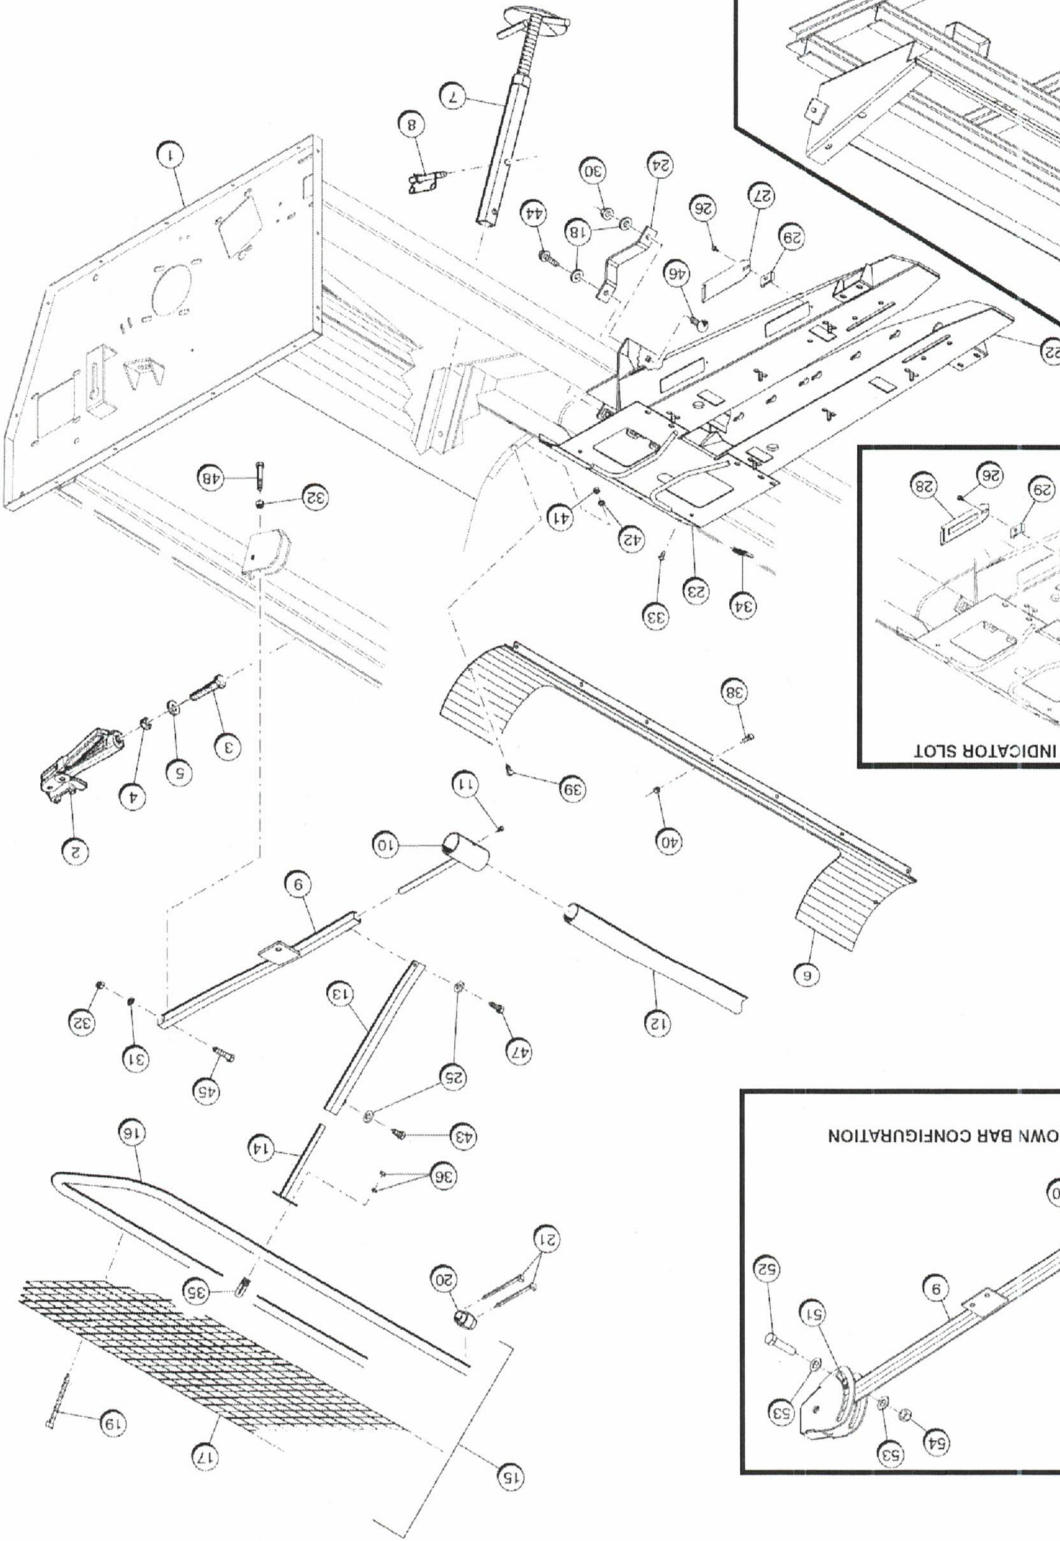

RASP INDICATOR SLOT

SHIPPING BRACKET AND SKID

This Parts Catalog was printed on:

Thu Dec 08 20:00:09 UTC 2016

The information contained within could be updated at any time, please refer to OxbConnect for the latest version.