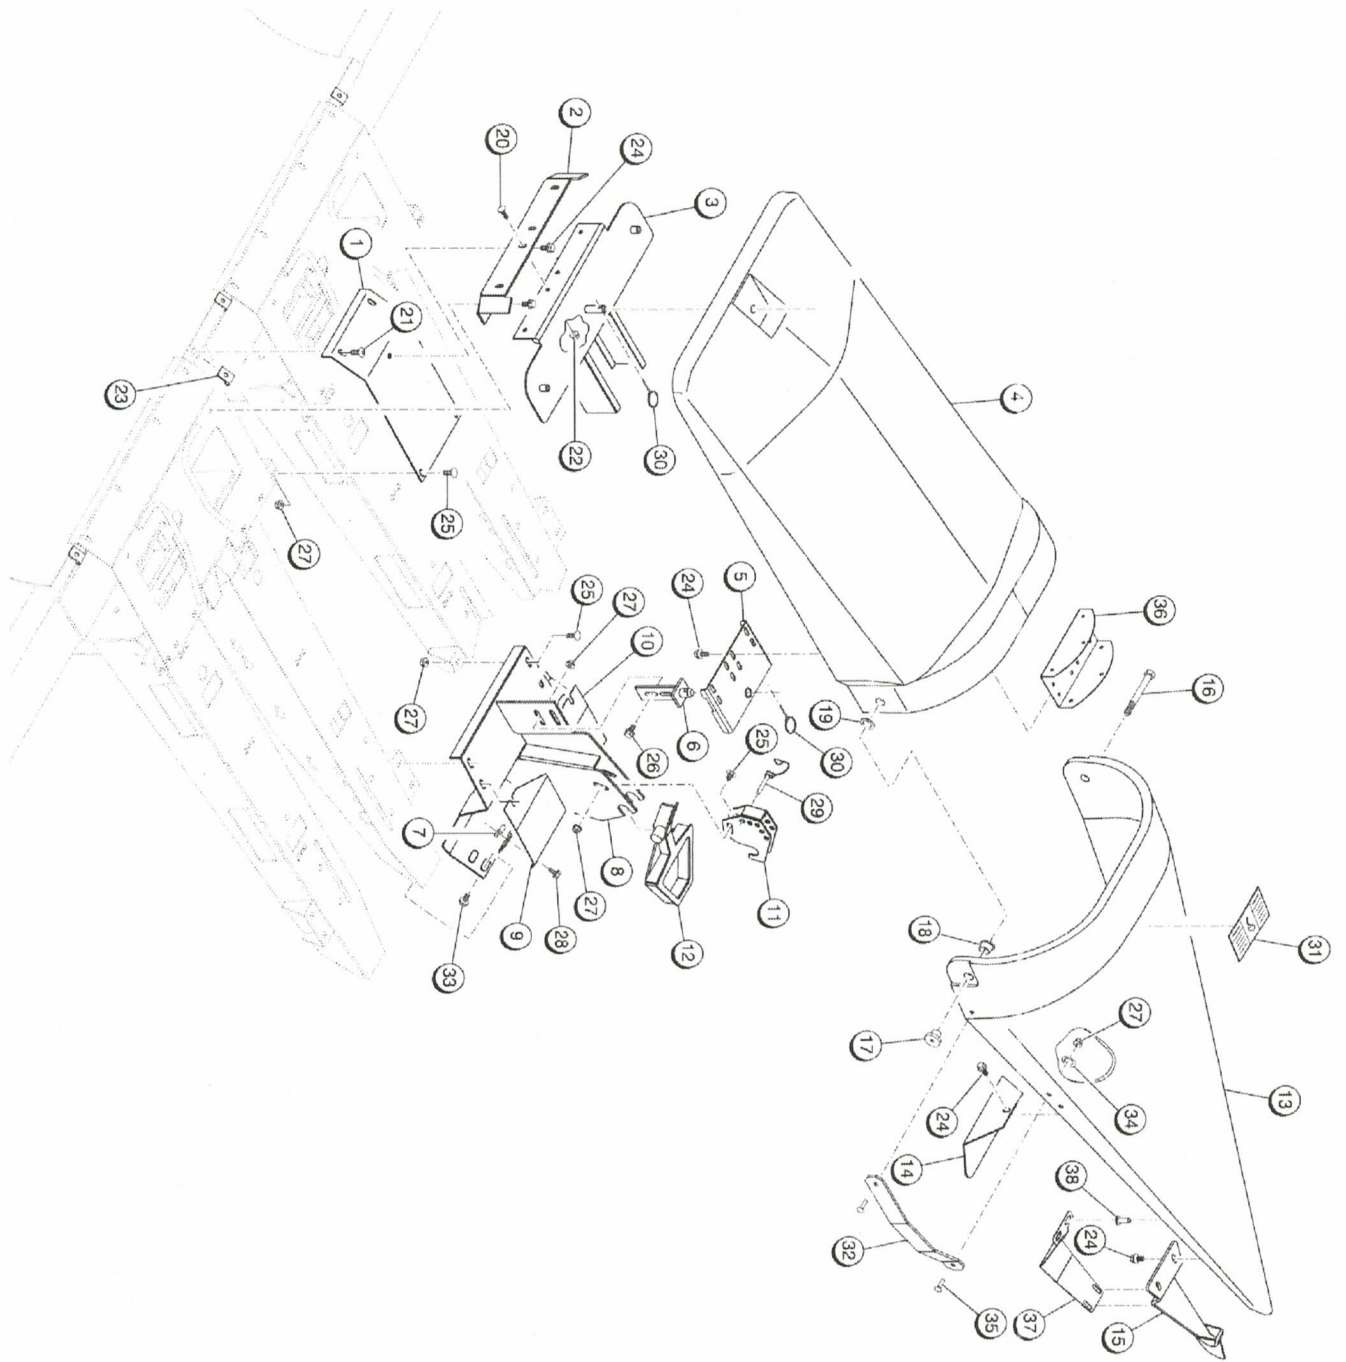

This Parts Catalog was printed on:

Thu Dec 08 20:00:55 UTC 2016

The information contained within could be updated at any time, please refer to OxbowConnect for the latest version.

Item	Part No.	Name	Remarks	Qty	Uom
20	93163	BOLT,CARR,5/16-18X3/4 GR5,PLTD		12-36	EA
21	94409	BHSCS,5/16-18X3/4 W/FLNG		6-18	EA
22	93522	NUT,5/16-18,WHIZLOC ZN GR5		12-36	EA
23	93521	NUT,5/16-18,SPEED HVYDTY GRIP,100-.134, REACH,625		6-18	EA
24	94569	HHWZ,3/8-16X5/8 GR5 ZN SERRATED FLANGE		30-90	EA
25	93188	BOLT,CARR,3/8-16X3/4 GR5,PLTD		26-36	EA
26	93383	3/8NC x 1 FLANGE BOLT, GR5, SERRATED		6-18	EA
27	93523	NUT,3/8-16,WHIZLOC,GR5		38-122	EA
28	93381	HHWZ,5/16-18X3/4,WZLK GR5,SER/FLANGE,PLTD		12-36	EA
29	94542	PIN,LYNCH,5/16X1-3/4 SQUARE LOCK,PLTD		6-18	EA
30	51236	PIN,LYNCH,1/4X1-11/16 ZN,PLTD		A.R.	EA
31	90020	DECAL,DANGER KNIFE ROLLS HAZARD		3-9	EA
32	27544	PANEL,NOSE DEFLECTOR 80CM CNHDS		6-18	EA
33	94496	BHSCS,1/2-13X1-1/4,GR5 PLTD		12-36	EA
34	94179	FLATWASHER, 3/8" SAE, NARROW RIM		A.R.	EA
35	93191	BOLT,CARR,3/8-16X1-1/2 GR5,PLTD		A.R.	EA
36	28108	PANEL,FRNT ROW SEPERATOR REPAIR,30" AND 70CM		A.R.	EA
37	28347	SHOE, ADD ON HIGH FLOATATION, EUROPEAN HEADS		3-9	EA
38	94623	PLUSNUT,3/8-16 GRIP		6-18	EA

This Parts Catalog was printed on:

Thu Dec 08 20:00:55 UTC 2016

The information contained within could be updated at any time, please refer to OxboConnect for the latest version.