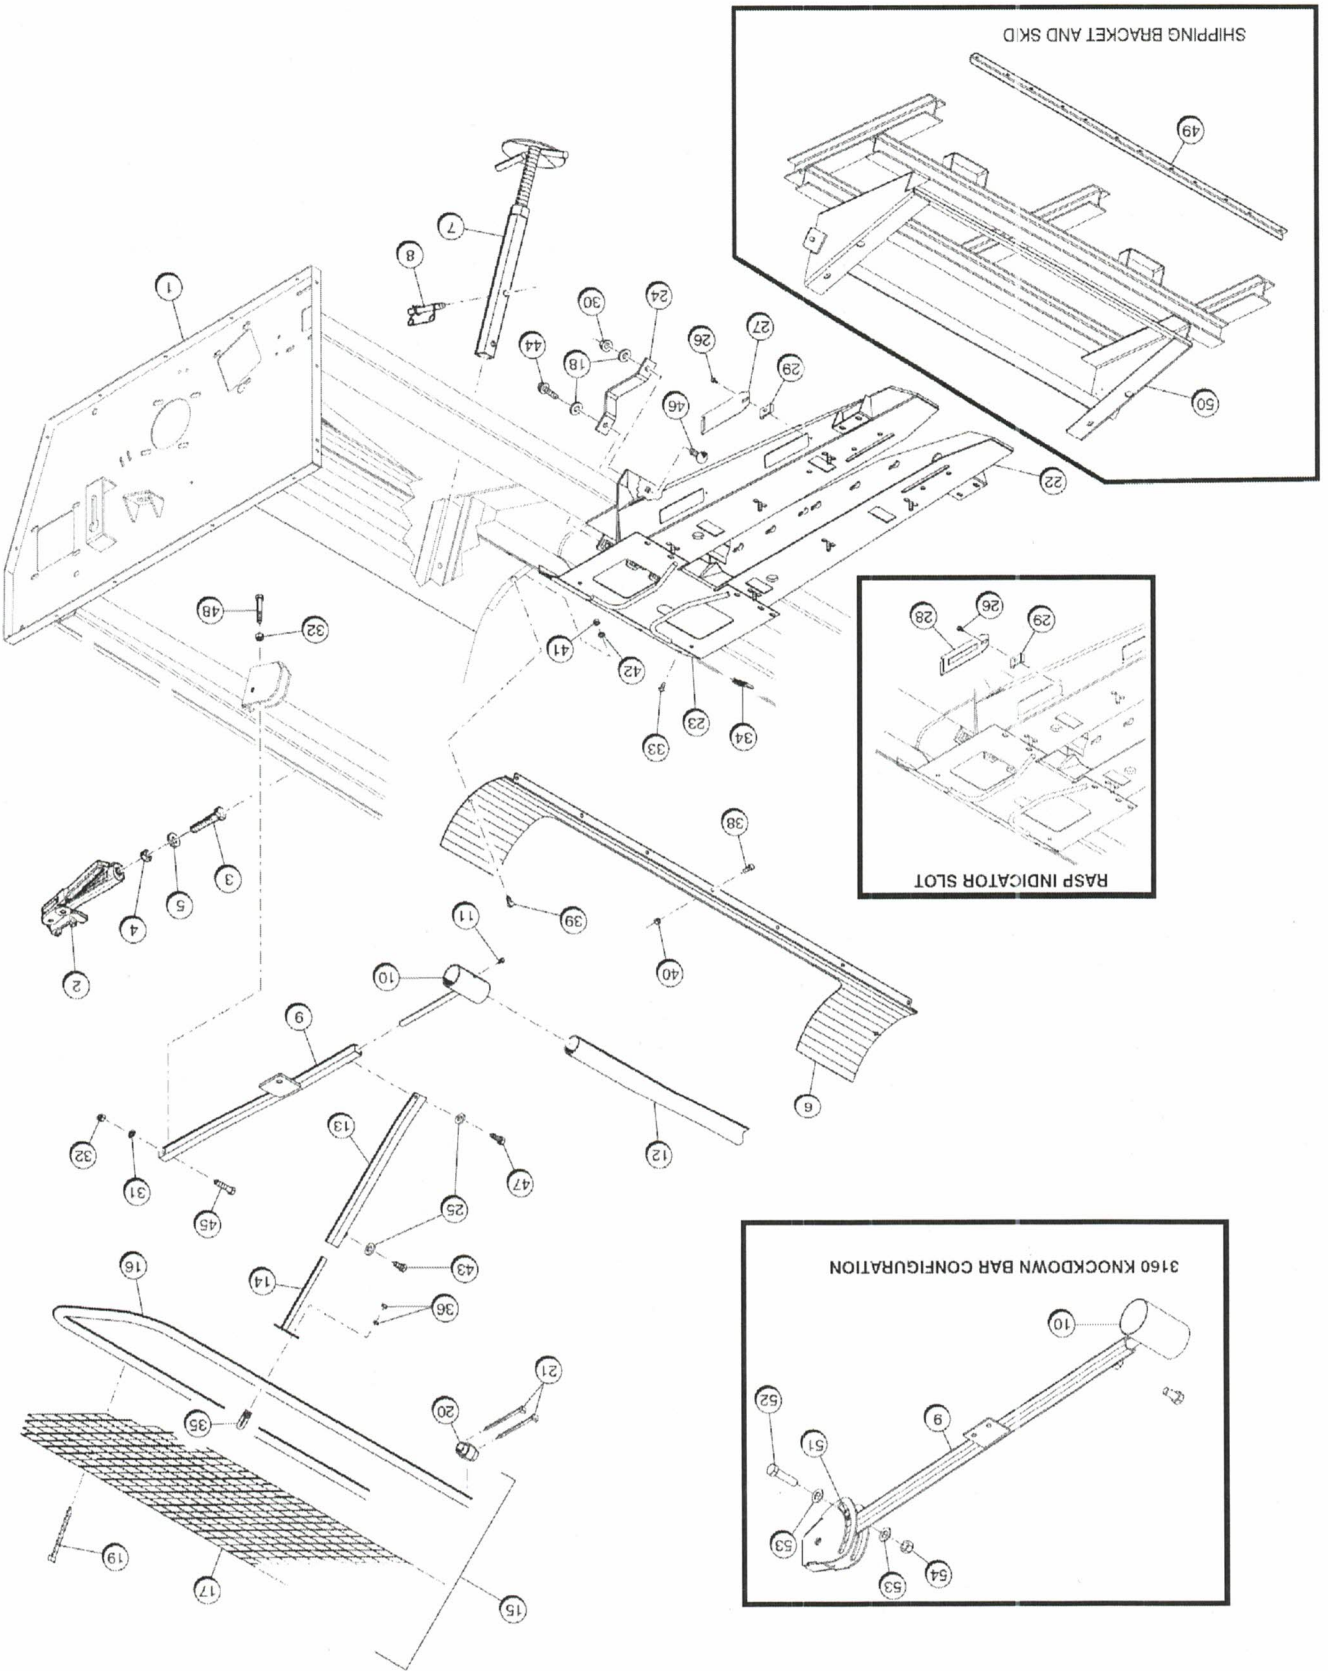

This Parts Catalog was printed on:
Thu Dec 08 20:00:12 UTC 2016

The information contained within could be updated at any time, please refer to OxbConnect for the latest version.

Item	Part No.	Name	Remarks	Qty	Uom
36	93452	NUT,5/16-18,HEX,GR5 UNC,RH,PLTD		A.R.	EA
37	-	(NOT ASSIGNED)		-	EA
38	94166	3/8NC X 3/4 HEX HEAD FLANGE BOLT		7	EA
39	93302	BOLT, PLOW,3/8-16X1 GR5,#3 HEAD,PLTD		2	EA
40	93523	NUT,3/8-16,WHIZLOC,GR5		7	EA
41	93453	NUT,3/8-16,HEX,GR5 UNC,RH,PLTD		2	EA
42	93578	WASHER,3/8,SPLIT LOCK PLTD		2	EA
43	93077	HHCS,1/2-13X3/4,GR5 PLTD		A.R.	EA
44	94578	12PTS,1/2X1-1/4, DARLING BOLT,BLACK	4 PER ROW	A.R.	EA
45	93083	HHCS,1/2-13X2-1/4,GR5 PLTD		A.R.	EA
46	93215	BOLT,CARR,1/2-13X1-1/2 GR5,PLTD (MOUNT TO HOLD-DOWN)	4 PER ROW	A.R.	EA
47	93081	HHCS,1/2-13X1-3/4,GR5 PLTD		A.R.	EA
48	93393	HHCS,1/2-13X3 TAP BOLT GR5 PLTD FULL THREAD		A.R.	EA
49	38460	BRKT,SHIPPING,3430,3630, 3830,3030,30" EVEN# ROWS		1	EA
49	39258	BRKT,SHIPPING,3436,3636, 3836		1	EA
49	39257	BRKT,SHIPPING,3438,3638, 3838		1	EA
49	39256	BRKT,SHIPPING,3740		1	EA
49	215543	ANGLE,SHIPPING BRKT RH 3160 CNHD		1	EA
49	39562	BRKT,SHIPPING,3670		1	EA
49	38460	BRKT,SHIPPING,3430,3630, 3830,3030,30" EVEN# ROWS		1	EA
49	39921	BRKT,SHIPPING,3480,3680		1	EA
49	39258	BRKT,SHIPPING,3436,3636, 3836		1	EA
49	39117	BRKT,SHIPPING,3730,3930, 3530,ODD# ROW HEADS 30"		1	EA
49	217023	BRKT,SHIPPING,80CM ODD # ROWS		1	EA
49	310197	BRKT,SHIPPING,3620		1	EA
49	310197	BRKT,SHIPPING,3620		1	EA
49	313166	BRKT,SHIPPING 3160 ODD ROW 60CM		1	EA
49	217023	BRKT,SHIPPING,80CM ODD # ROWS		1	EA
49	38460	BRKT,SHIPPING,3430,3630, 3830,3030,30" EVEN# ROWS		1	EA
49	39257	BRKT,SHIPPING,3438,3638, 3838		1	EA
49	39562	BRKT,SHIPPING,3670		1	EA

This Parts Catalog was printed on:

Thu Dec 08 20:00:12 UTC 2016

The information contained within could be updated at any time, please refer to OxbConnect for the latest version.