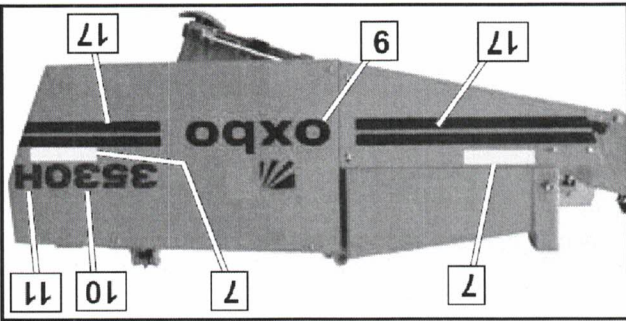

This Parts Catalog was printed on:
Thu Dec 08 20:00:05 UTC 2016

The information contained within could be updated at any time, please refer to OxboConnect for the latest version.

SIGNS & DECALS

3000 Series Corn Head - Parts Catalog, 2017

Item	Part No.	Name	Remarks	Qty	Uom
13	92873	DECAL,POLISH TRANS OF 90740 GEARBOX LUBE	1 PER ROW	A.R.	EA
13	92877	DECAL,ROMANIAN TRANS OF 90740 GEARBOX LUBE	1 PER ROW	A.R.	EA
13	920027	DECAL,RUSSIAN TRANS OF 90740 GEARBOX LUBE	1 PER ROW	A.R.	EA
14	90134	DECAL,L1 103 DANGER PTO HAZARD	NOT SHOWN	1	EA
15	90133	DECAL,L2 103 DANGER PTO HAZARD	NOT SHOWN	1	EA
16	90122	DECAL, READ OPERATORS MANUAL		2	EA
17	92351	DECAL,STRIPE BLUE 3.5"	ORDER BY THE FOOT	A.R.	FT
17.1	90225	DECAL,"GREASE" ARROW W/GREASE GUN	NOT SHOWN	A.R.	EA
18	3000-0185	DECAL DANGER ROTATING AUGER		2	EA

This Parts Catalog was printed on:

Thu Dec 08 20:00:05 UTC 2016

The information contained within could be updated at any time, please refer to OxbowConnect for the latest version.