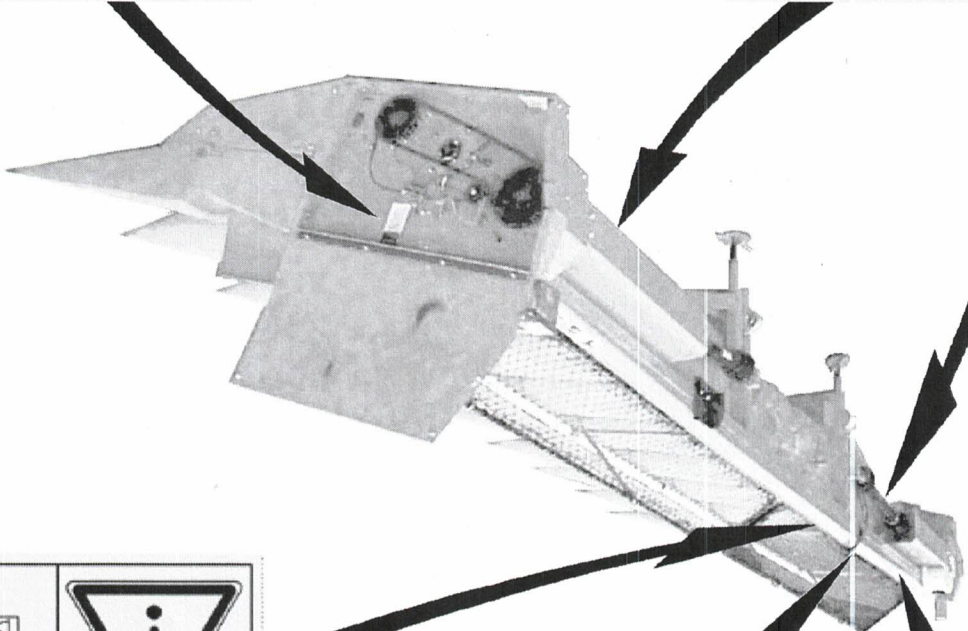

This Parts Catalog was printed on:

Thu Dec 08 20:00:06 UTC 2016

The information contained within could be updated at any time, please refer to OxbConnect for the latest version.