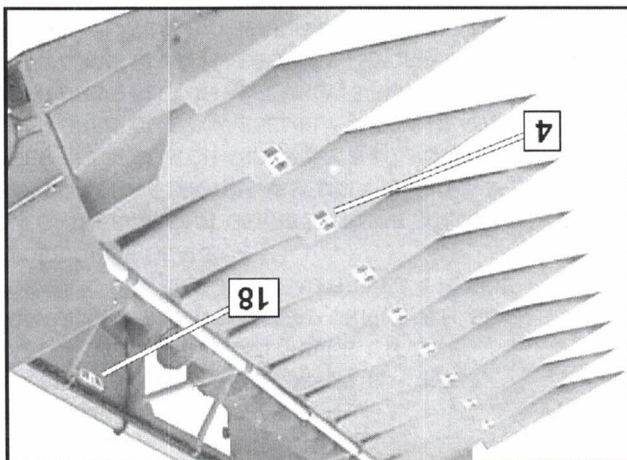

This Parts Catalog was printed on:
Thu Dec 08 20:00:03 UTC 2016

The information contained within could be updated at any time, please refer to OxboConnect for the latest version.

Item	Part No.	Name	Remarks	Qty	Uom
1	90017	DECAL,CAUTION KEEP GUARD S & SHIELDS IN PLACE	ONE LOCATED ON EACH SIDE OF MAIN FRAME END BULKHEAD UNDER DRIVES COVER	2	EA
2	90018	DECAL,DANGER-TO REPAIR	LOCATED ON TOP EDGE OF AUGER TROUGH, ONE ON EACH SIDE	2	EA
3	90019	DECAL,CAUTION NO STEP 9-5/8" X 3-1/2"	LOCATED ON TOP EDGE OF AUGER TROUGH, ONE ON EACH SIDE	2	EA
4	90020	DECAL,DANGER KNIFE ROLLS HAZARD		3-11	EA
5	90751	DECAL,AUTOLUBE PUMP PRIMING INSTRUCTIONS	NOT SHOWN	2	EA
5	92441	DECAL,SPANISH TRANS OF 90751	NOT SHOWN, SPANISH	2	EA
5	92154	DECAL,FRENCH TRANS OF 90751	NOT SHOWN, FRENCH	2	EA
6	90571	DECAL,AUTO LUBE PRIME	NOT SHOWN	2	EA
6	92442	DECAL,SPANISH TRANS OF 90571	NOT SHOWN, SPANISH	2	EA
6	92155	DECAL,FRENCH TRANS OF 90571	NOT SHOWN, FRENCH	2	EA
7	90923	AG STRIPE KIT	SEE REFLECTORS ILLUSTRATIONS OF THIS SECTION FOR PLACEMENT	1	EA
8	90934	DECAL,PATENT US 5,673, 543 5,680,750 5,724,798		1	EA
9	92350	DECAL,OXBO LOGO BLUE 19.40 X 9.43		2	EA
10	92360	DECAL,MODEL #3430 BLUE 3.5"		2	EA
10	92361	DECAL,MODEL #3436 BLUE 3.5"		2	EA
10	92363	DECAL,MODEL #3438 BLUE 3.5"		2	EA
10	92490	DECAL,MODEL #3440 BLUE 3.5"		2	EA
10	92708	DECAL,MODEL #3460 BLUE 3.5"		2	EA
10	92866	DECAL,MODEL #3420-40 BLUE 3.5"		2	EA
10	92474	DECAL,MODEL #3470 BLUE 3.5"		2	EA
10	92545	DECAL, MODEL NUMBER 3475		2	EA
10	92365	DECAL,MODEL #3480 BLUE 3.5"		2	EA
10	92763	DECAL, MODEL NUMBER 3490		2	EA
10	92372	DECAL,MODEL #3530 BLUE 3.5"		2	EA
10	92406	DECAL,MODEL #3580 BLUE 3.5"		2	EA
10	92377	DECAL,MODEL #3620 BLUE 3.5"		2	EA
10	92422	DECAL,MODEL #3620-40 BLUE 3.5"		2	EA
10	92493	DECAL,MODEL #3622 BLUE 3.5"		2	EA
10	920005	DECAL, MODEL NUMBER 3652		2	EA
10	920032	DECAL,MODEL #3655 BLUE 3.5"		2	EA
10	92465	DECAL,MODEL #3660 BLUE 3.5"		2	EA
10	92622	DECAL,MODEL #3664 BLUE 3.5"		2	EA

This Parts Catalog was printed on:

Thu Dec 08 20:00:04 UTC 2016

The information contained within could be updated at any time, please refer to OxbConnect for the latest version.