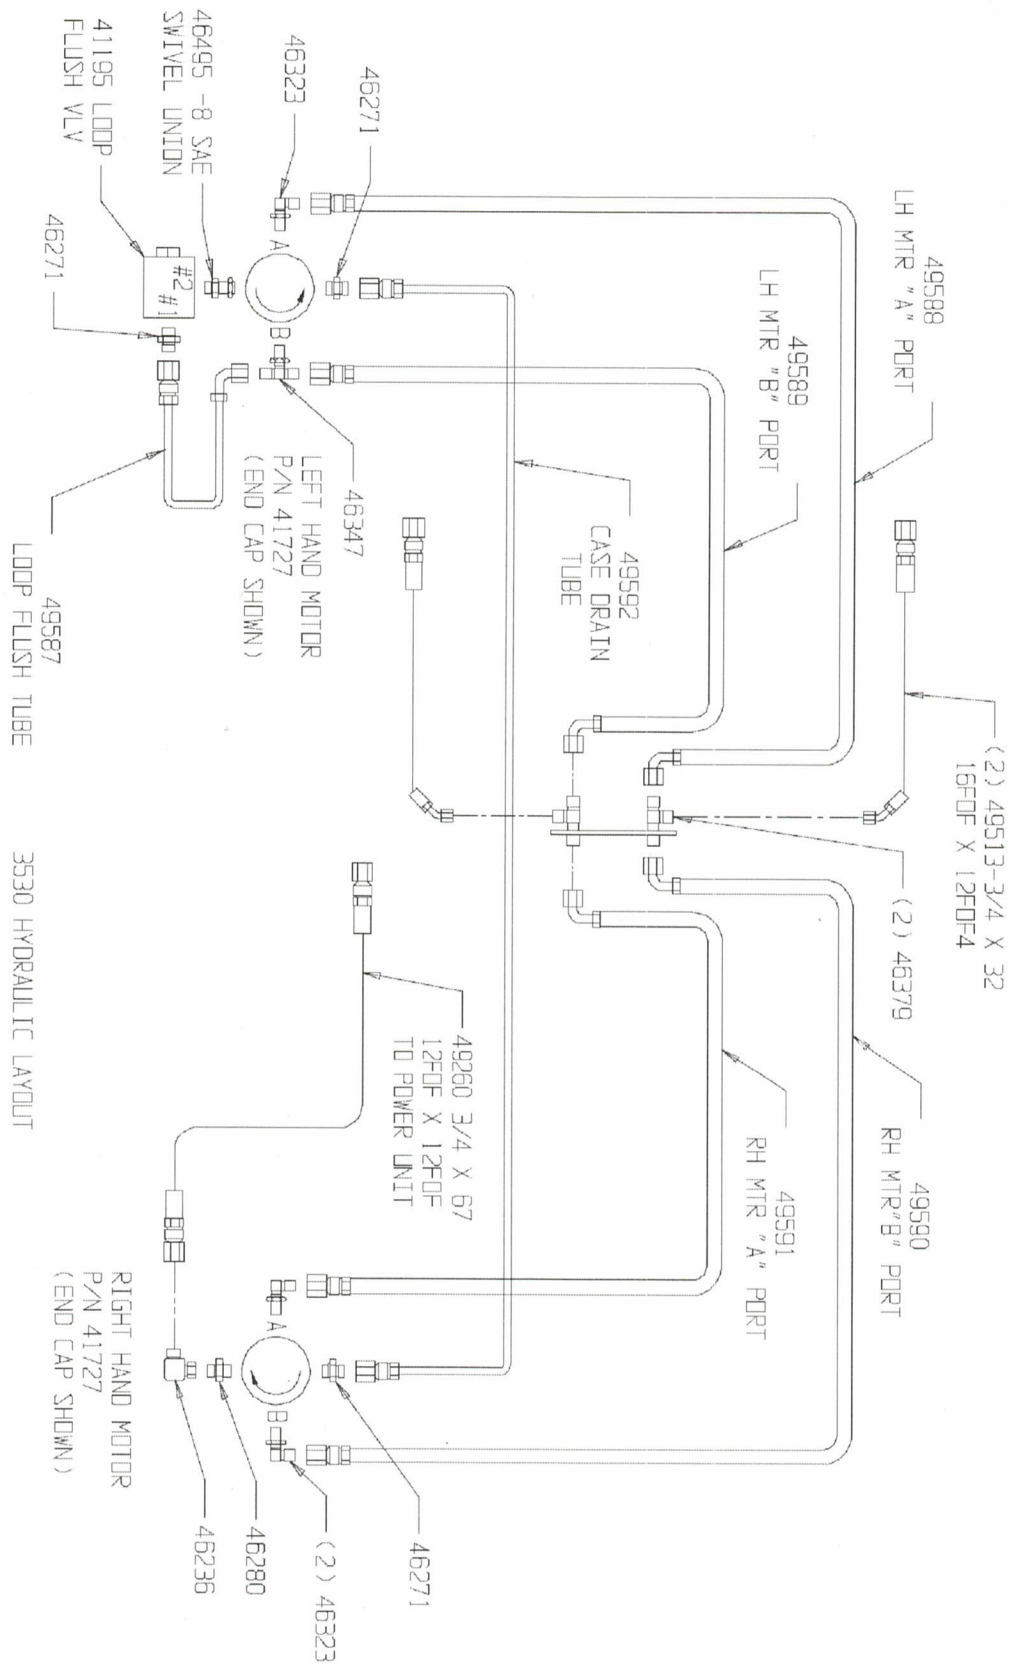

Item	Part No.	Name	Remarks	Qty	Uom
-	59755	DRVLN,PTO,55.5 OAL W2400 ASGE 1-3/8 21 SPLINE	MODELS 3930, 3030, 3080 & 3260 ONLY	2	EA
1	58374	YOKE,ASGE 1-3/8-21 SPL 20MM C/L BALL TO END		1	EA
2	54542	Bearing, Cross U-Joint Kit		2	EA
3	57014	Spring Pin		2	EA
4	54558	YOKE,INNER 2400# WALTERSHIED DRIVELINE		1	EA
5	57887	TUBE,DRIVELINE INNER WS# 316470		1	EA
6	57888	TUBE,DRIVELINE OUTER WS# 386363		1	EA
6.1	58625	ZERK WS# 380371	NOT SHOWN	1	EA
7	54559	YOKE,INNER,2A,2400# WALTERSHEID DRIVELINE		1	EA
8	57889	CLUTCH,FREE MOTION WS# 394055		1	EA
9	57890	SHIELD,CONE 6RIB,YELLOW WS# 365366		1	EA
9.1	58310	Reinforcing Collar	NOT SHOWN	1	EA
10	57891	GUARD,DRIVELINE OUTER WS#		1	EA
11	57892	GUARD,DRIVELINE INNER WS# 385280		1	EA
12	54561	Bearing Shield		2	EA
13	55919	Chain, DriveLine Guard		1	EA
14	94615	Screw-In PHMS, #14		2	EA
15	90133	DECAL,L2 103 DANGER PTO HAZARD		1	EA
15	920116	DECAL,DRIVELINE DANGER INNER,SPANISH		1	EA
16	90134	DECAL,L1 103 DANGER PTO HAZARD		1	EA
16	920115	DECAL,DRIVELINE DANGER OUTER,SPANISH		1	EA
17	57025	Bearing Guard Support		1	EA
18	-	NOT ASSIGNED		-	EA
19	57893	SHIELD,CONE 9RIB YELLOW WS# 365369		1	EA
19.1	58310	Reinforcing Collar	NOT SHOWN	1	EA
20	55922	KIT,BALL SNAP HITCH RPR 21 SPLINE		1	EA
21	56297	KIT,REPAIR,OD FLNG SINGLE ROW AUGER CLUTCH		1	EA

This Parts Catalog was printed on:

Thu Dec 08 20:00:39 UTC 2016

The information contained within could be updated at any time, please refer to OxbowConnect for the latest version.

This Parts Catalog was printed on:
Thu Dec 08 20:00:40 UTC 2016

3530H HYDRAULIC DRIVE CORN HEAD CIRCUIT