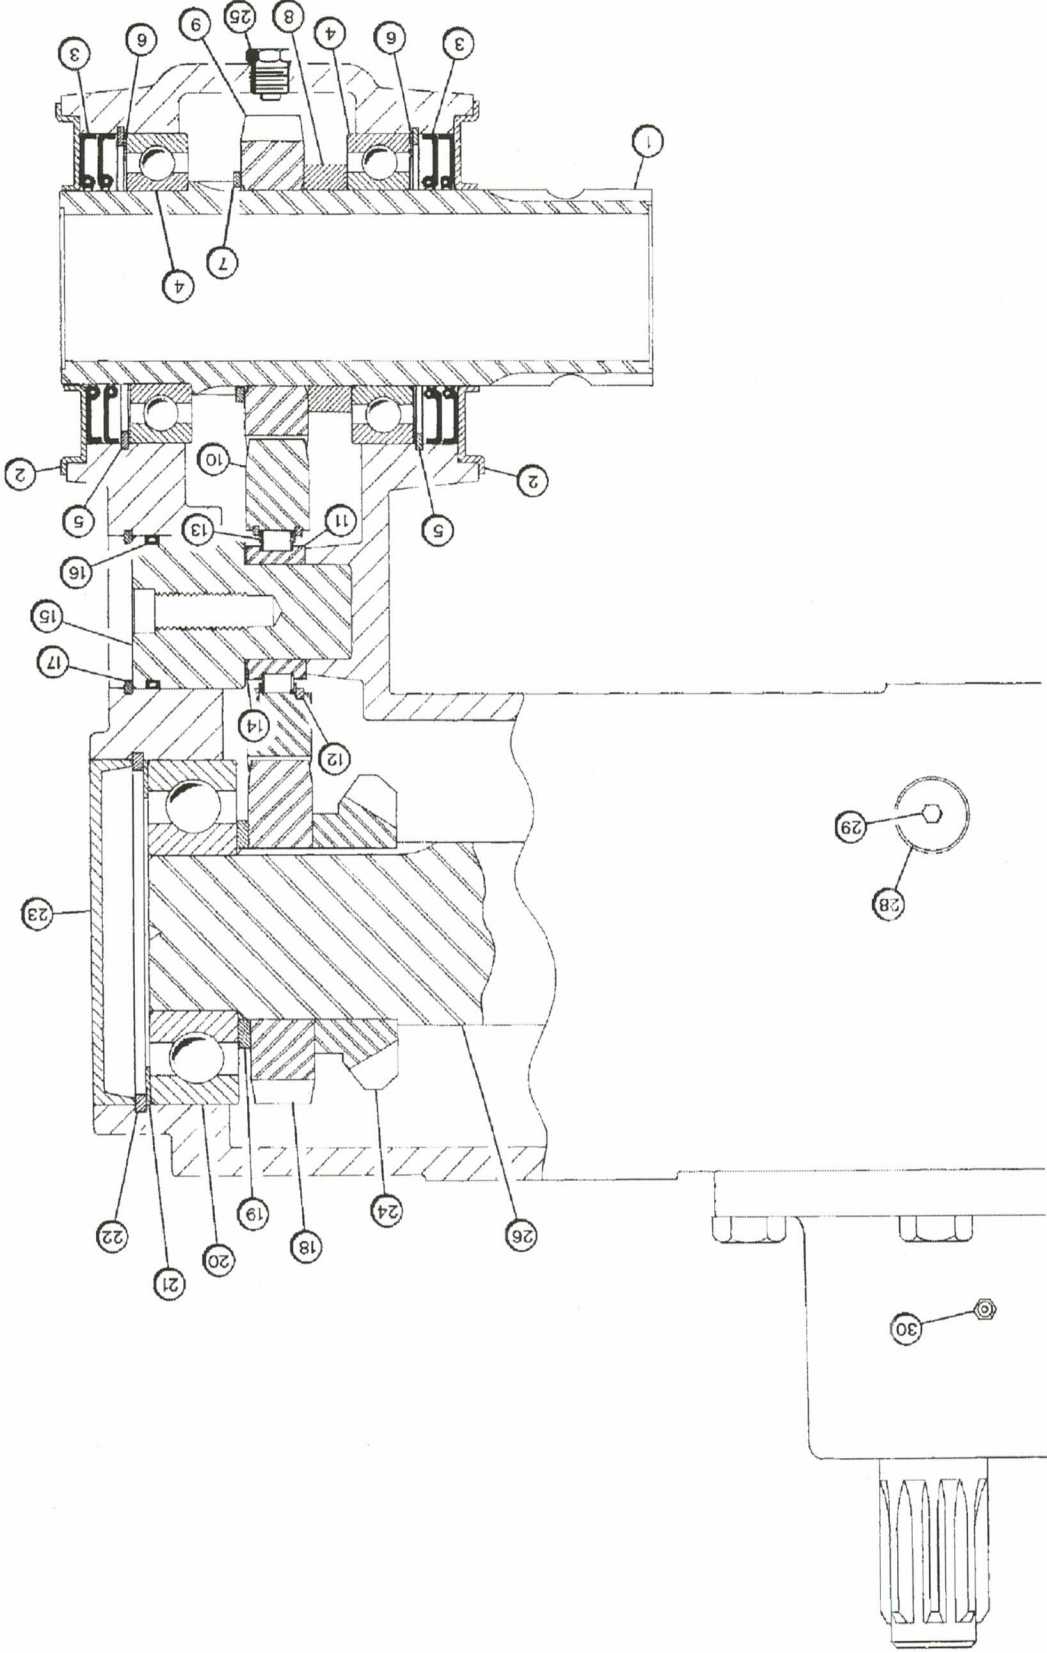

This Parts Catalog was printed on:

Thu Dec 08 20:01:07 UTC 2016

The information contained within could be updated at any time, please refer to OxbConnect for the latest version.

Item	Part No.	Name	Remarks	Qty	Uom
29	94570	WASHER,M22X28X1.5, SOFT ALUMINUM, USED ON DPSTCK		1	EA
30	94554	ZERK,6MMX1.0 STXSHORT WITH BALL CHECK (PLT)		2	EA

This Parts Catalog was printed on:

Thu Dec 08 20:01:07 UTC 2016