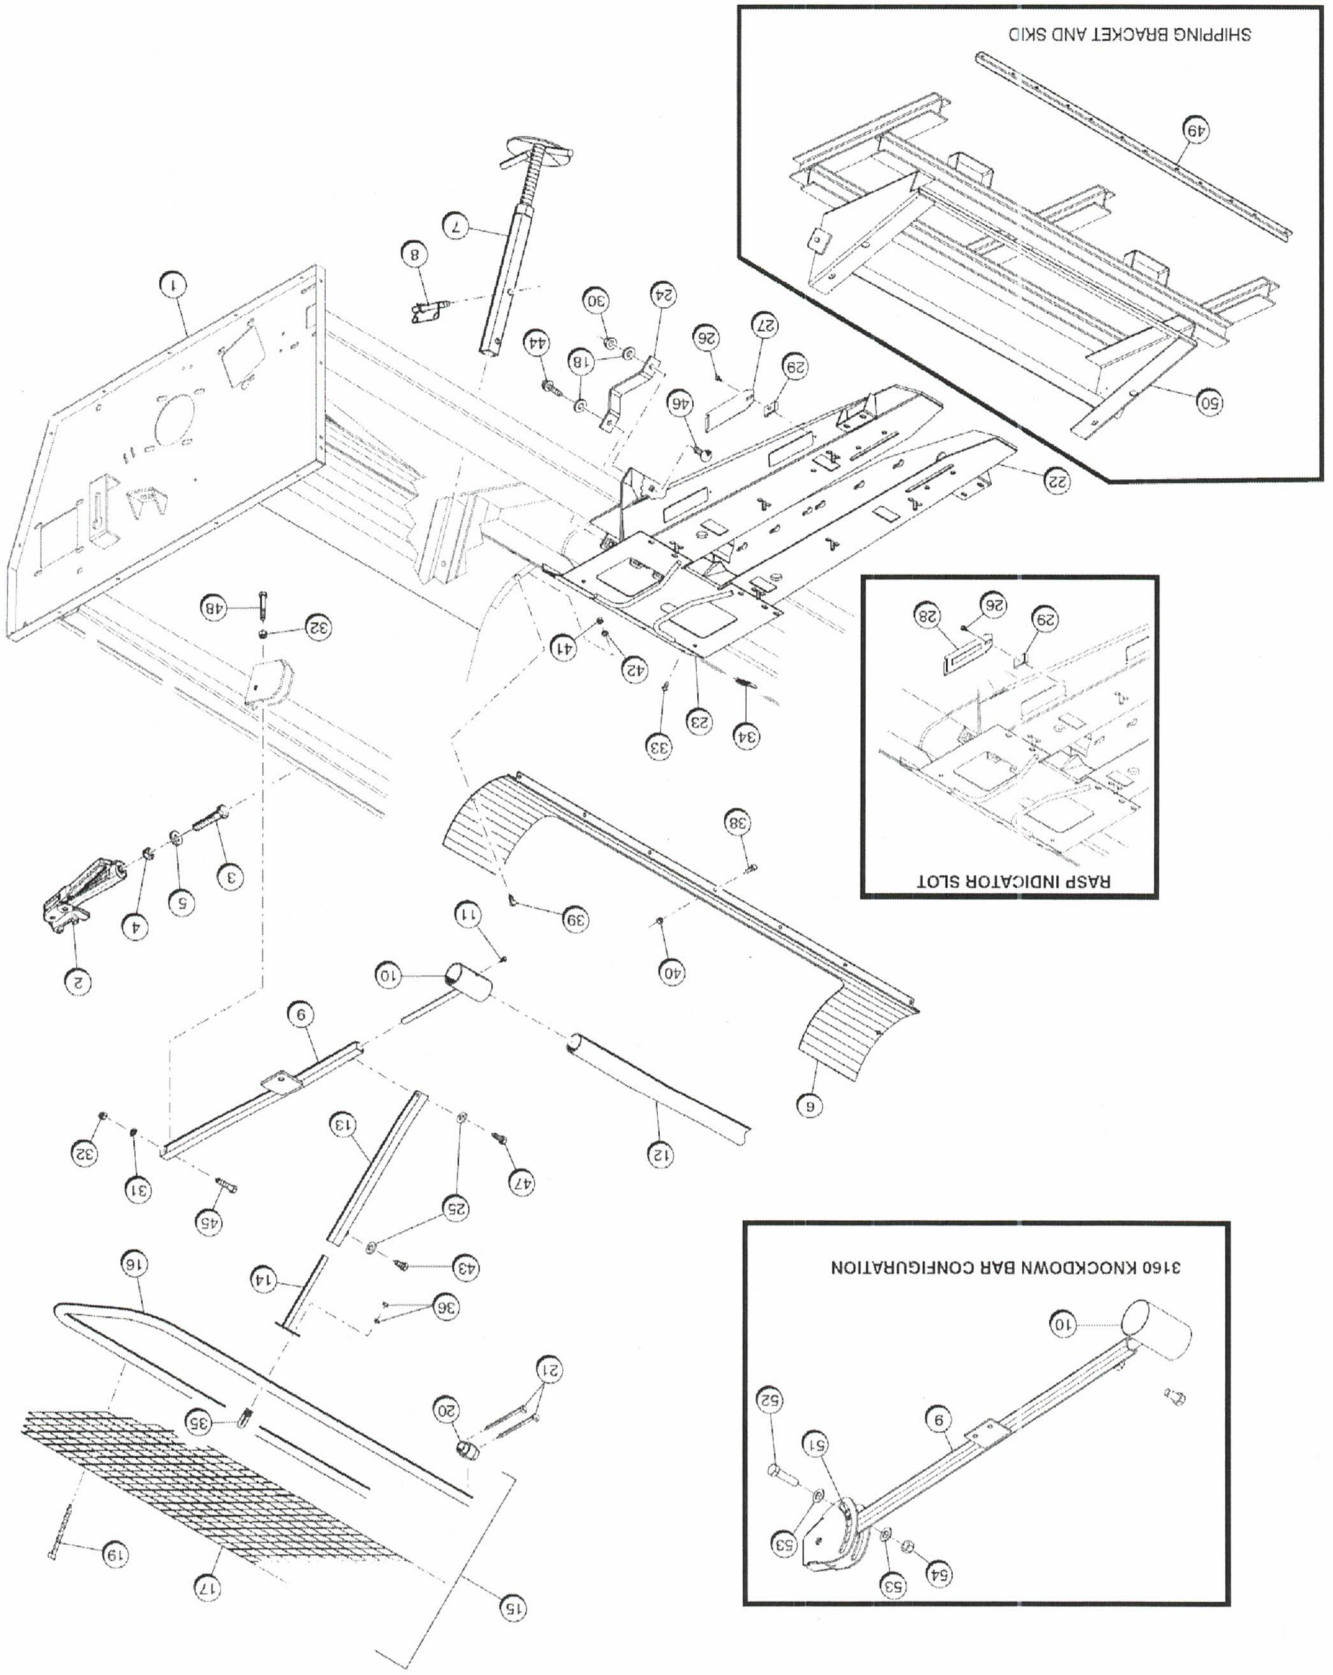

This Parts Catalog was printed on:
Thu Dec 08 20:00:11 UTC 2016

The information contained within could be updated at any time, please refer to OxbConnect for the latest version.

Item	Part No.	Name	Remarks	Qty	Uom
17	87514	NETTING, AUGER COVER, 30" WIDE, SOLD BY THE FOOT		A.R.	ft
18	94456	WASHER, 1/2" FLAT, HARDENED PLTD, SAE NARROW		A.R.	EA
19	93888	WRAP, TIE 6" OA BLACK		A.R.	EA
20	50894	BUSHING, 1-1/4" ID X 2-3/16" OD SPLIT RUBBER	USED ONLY ON MODELS 3630, 3670, 3730, 3822	1	EA
21	93890	WRAP, TIE 14-1/2" OA BLACK, HEAVY DUTY 120#	USED ONLY ON MODELS 3630, 3670, 3730, 3822	2	EA
22	12550	ROW FRAME ASSEMBLY, B-3 3000 SERIES CNHDS, 1998		A.R.	EA
23	25317	GEARBOX COVER, ALL ROWS EXCEPT RH, 3000 SERIES	NOT SHOWN, 1 PER ROW	A.R.	EA
23	25319	GEARBOX COVER, RH END 3000 SERIES	NOT SHOWN	1	EA
23	26851	GEARBOX COVER, CTR, 20" CNHD	NOT SHOWN, 1 PER ROW	A.R.	EA
23	26774	GEARBOX COVER, RH 20" CNHD	NOT SHOWN	1	EA
23	313152	GEARBOX COVER, 60CM CTR 60CM CNHD	NOT SHOWN	A.R.	EA
23	313153	GEARBOX COVER, 60CM RH END 60CM CNHD	NOT SHOWN	1	EA
23	313154	GEARBOX COVER, 60CM LH END 60CM CNHD	NOT SHOWN, (NOT SHOWN)	1	EA
23	312015	GEARBOX COVER, RH 20-1/2" ROWS		1	EA
23	312016	GEARBOX COVER CENTER 20-1/2" ROWS	1 PER ROW	A.R.	EA
23	312017	GEARBOX COVER, LH 20-1/2" ROWS		1	EA
23	26553	GEARBOX COVER, "CHROMED" ALL ROWS XCPT RH, 3000SER		1	EA
23	26554	GEARBOX COVER, "CHROMED" RH ENDROW 3000 SERIES		1	EA
24	37493	STRAP ASSY, ROW FRAME MNT B-3		A.R.	EA
25	94456	WASHER, 1/2" FLAT, HARDENED PLTD, SAE NARROW		A.R.	EA
26	93381	HHWZ, 5/16-18X3/4 WZLK GR5, SER/FLANGE, PLTD		A.R.	EA
27	26443	COVER, RASP ACCESS, B-3 1998		A.R.	EA
28	26444	COVER, RASP INDICATOR, B-3 1998		1	EA
28	216547	COVER, RASP INDICATOR, 20" FRONT ACTUATOR		1	EA
29	93546	NUT, 5/16-18, SPEED GRIP, 100-134, REACH, 625		A.R.	EA
30	94461	NUT, 1/2-13, NYLON LOCK PLTD		A.R.	EA
31	93580	WASHER, 1/2" SPLIT LOCK PLTD		A.R.	EA
32	93455	NUT, 1/2-13, HEX, GR5 UNC, RH, PLTD		2	EA
33	94409	BHSCS, 5/16-18X3/4 W/FLNG		A.R.	EA
34	93521	NUT, 5/16-18, SPEED HVYDUTY GRIP, 100-134, REACH, 625		A.R.	EA
35	93993	U-BOLT, 5/16-18, 1-1/8 X 2-3/16"		A.R.	EA

This Parts Catalog was printed on:

Thu Dec 08 20:00:11 UTC 2016

The information contained within could be updated at any time, please refer to OxbowConnect for the latest version.