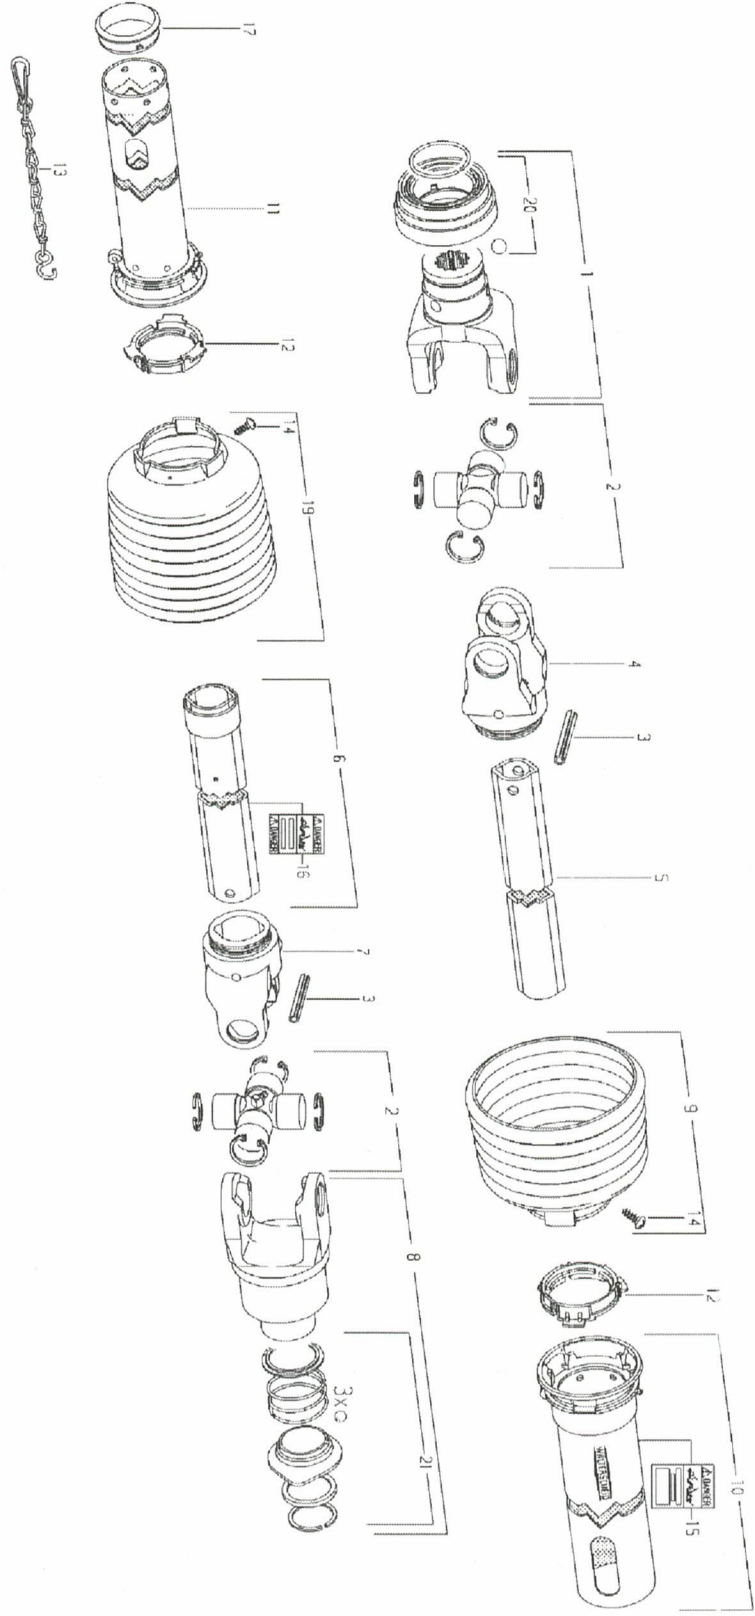

Item	Part No.	Name	Remarks	Qty	Uom
-	59754	DRIVELINE,PTO,47.625 OAL ASGE 1-3/8 21 SPLINE	MODELS 3836 ONLY	-	EA
1	58734	CLAMP,T-BOLT,2-1/4" SPRING LOADED		2	EA
2	54542	Bearing, Cross U-Joint Kit		1	EA
3	57014	Spring Pin		2	EA
4	54558	YOKE,INNER,2400# WALTERSHIED DRIVELINE		2	EA
5	58306	INNER PROFILE WALTERSHIED 059034		1	EA
6	58307	PROFILE & SLEEVE WALTERSHIED 386394		1	EA
6.1	58625	ZERK WS# 380371	NOT SHOWN	1	EA
7	54559	YOKE,INNER,2A,2400# WALTERSHIED DRIVELINE		1	EA
8	57889	CLUTCH,FREE MOTION WS# 394055		1	EA
9	57890	SHIELD,CONE GRIB,YELLOW WS# 365366		1	EA
9.1	58310	Reinforcing Collar	NOT SHOWN	2	EA
10	58308	OUTER SHIELD WS# 398476		1	EA
11	58309	INNER SHIELD WS# 383233		1	EA
12	54561	Bearing Shield		2	EA
13	55919	Chain, DriveLine Guard		1	EA
14	94615	Screw-In PHMS, #14		2	EA
15	90133	DECAL,L2 103 DANGER PTO HAZARD		1	EA
15	920116	DECAL,DRIVELINE DANGER INNER,SPANISH		1	EA
16	90134	DECAL,L1 103 DANGER PTO HAZARD		1	EA
16	920115	DECAL,DRIVELINE DANGER OUTER,SPANISH		1	EA
17	57025	Bearing Guard Support		1	EA
18	-	NOT ASSIGNED		-	EA
19	57893	SHIELD,CONE GRIB YELLOW WS# 365369		1	EA
19.1	58625	ZERK WS# 380371	NOT SHOWN	1	EA
20	55922	KIT,BALL SNAP HITCH RPR 21 SPLINE		1	EA
21	56297	KIT,REPAIR,QD FLNG SINGLE ROW AUGER CLUTCH		1	EA

This Parts Catalog was printed on:

Thu Dec 08 20:00:38 UTC 2016

This Parts Catalog was printed on:
Thu Dec 08 20:00:39 UTC 2016