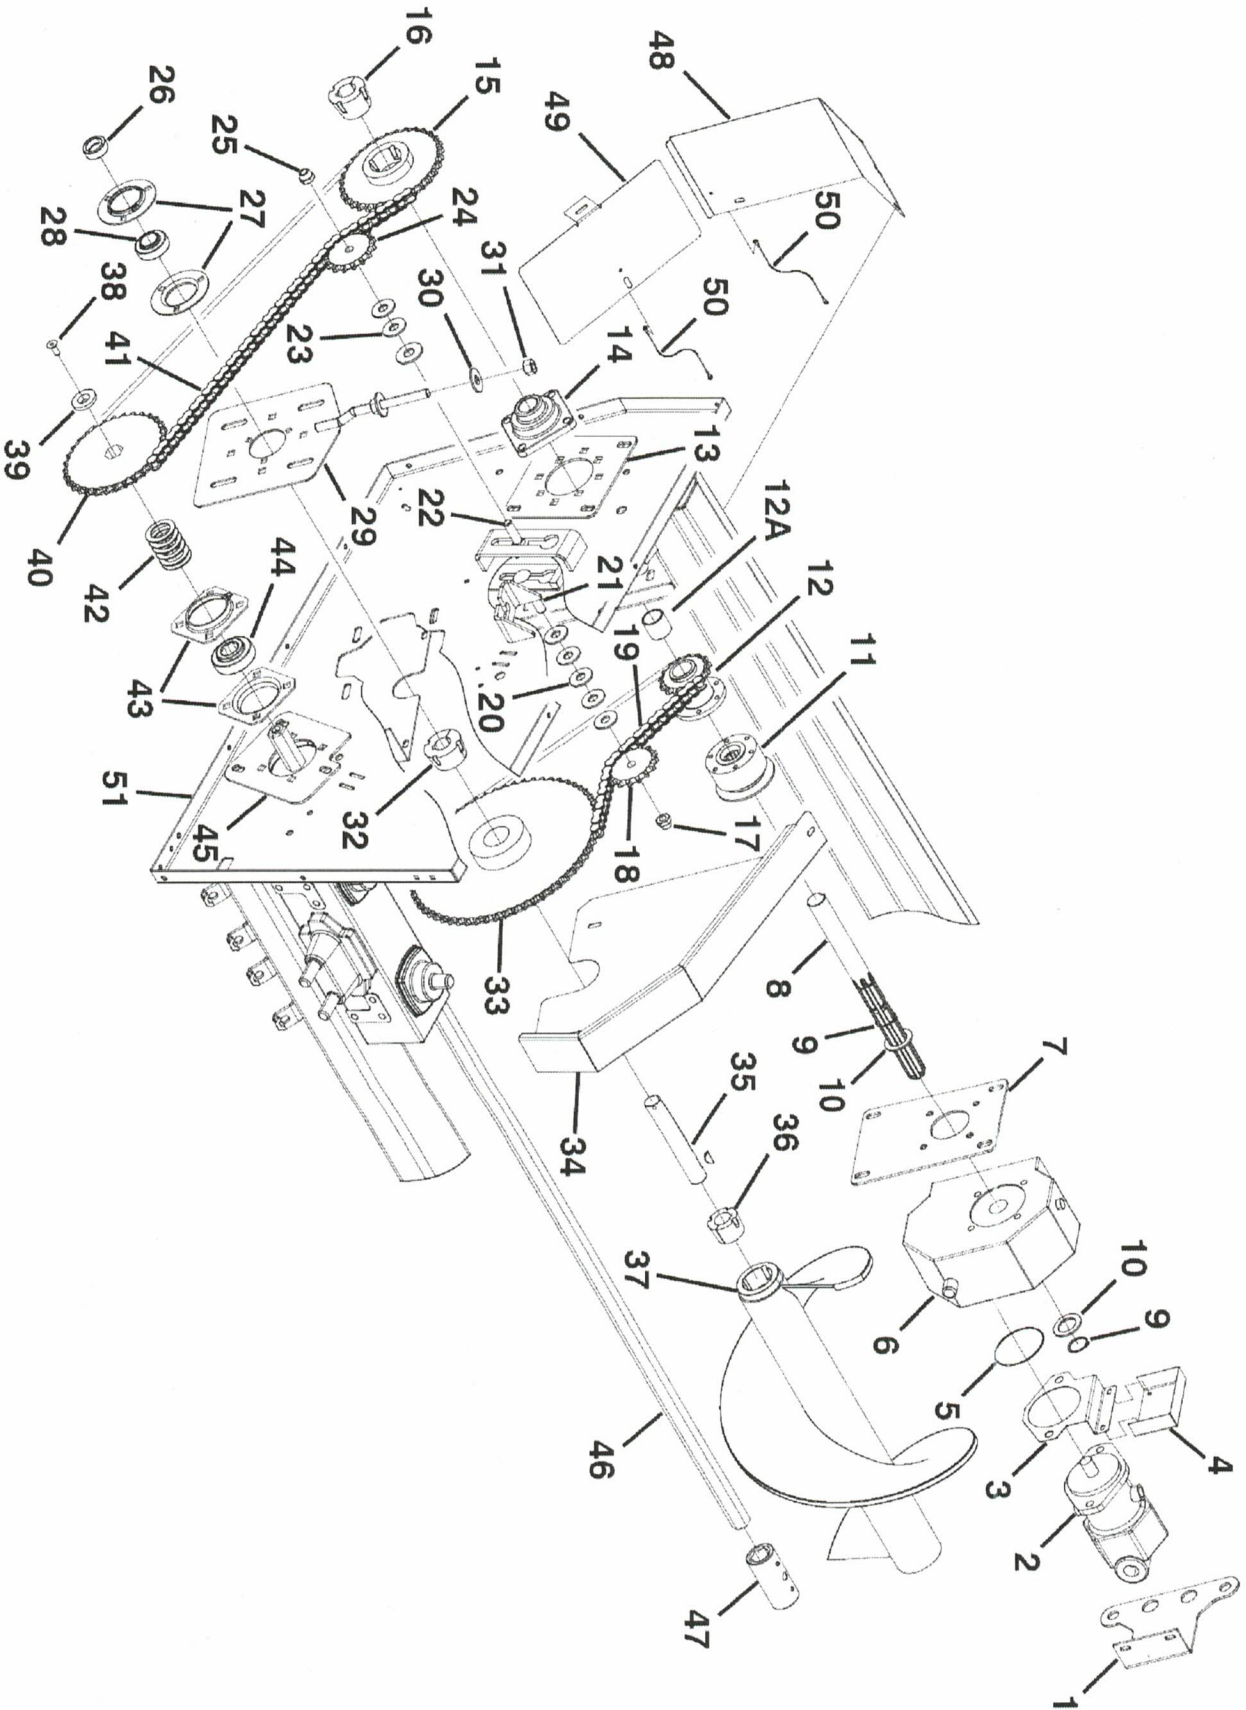

This Parts Catalog was printed on:
Thu Dec 08 20:00:19 UTC 2016

The information contained within could be updated at any time, please refer to OxbConnect for the latest version.

Item	Part No.	Name	Remarks	Qty	Uom
39	54395	WASHER,1-3/4ODX1/4THX3/8 ID,13/16C,SINK,RETAINER		1	EA
40	54147	SPKT,60B32H 1-1/4 HEX		1	EA
40	54525	SPROCKET, ROW GATHERING UNIT DRIVE, 28 TOOTH, RC#60H-1R CHAIN, 1-1/4" HEX BORE (OPTIONAL)	OPTIONAL	1	EA
41	54541	CHAIN,RC60H-1R,114TP INCL (1) S/C CONN,G-BOX	INCLUDES CONNECTOR LINK	1	EA
41.1	53402	LINK,CONN,RC60H-1R SPRING CLIP TYPE	SPRING CLIP TYPE	A.R.	EA
41.2	53403	LINK,OFFSET,RC60H-1R COTTER PIN TYPE	COTTER PIN TYPE	A.R.	EA
42	93621	BUSH,MACH,1-1/2X14GA PLTD,NARROW RIM		A.R.	EA
43	54138	FLANGETTE,4B 80 GRS	SOLD BY THE PAIR	1	EA
44	54019	BRG,1-1/4 HEX INSERT 3000 CNHDS		1	EA
45	25883	PLT,BRG SUPPORT,GEARBOX 3000 SERIES W/HEX SHAFT		1	EA
45.1	94006	BOLT,CARR,1/2-13X1 GR5,PLTD,LOW SHOULDER		4	EA
45.2	93525	NUT,1/2-13,WHIZLOC,GR5 PLTD,SERRATED FLANGE		4	EA
46	54001	SHAFT,1-1/4 HEX DRIVE,RH 3670, 80" LONG		1	EA
46	54521	SHAFT,1-1/4 HEX DRIVE,RH 3670, 70" long		1	EA
46	54001	SHAFT,1-1/4 HEX DRIVE,RH 3630,LH 3670, 80" LONG		1	EA
46	59696	SHAFT,1-1/4 HEX X 64" 3660 MECH RH		1	EA
46	54521	SHAFT,1-1/4 HEX DRIVE,RH 3670, 70" long		1	EA
46	58854	SHAFT,1-1/4 HEX DRV 77" (1) 3/8-16 C/S HOLE		1	EA
47	56300	COUPLER,G-BOX SHAFTS 1-1/4 HEX X4.5 W/HOLE		1	EA
47.1	93085	HHCS,1/2-13X2-3/4,GR5 PLTD		1	EA
47.2	93519	NUT,1/2-13,TOP LOCK 1-WAY,PLTD,GR"C"	TOP LOCK	1	EA
48	25930	COVER,INNER DRIVE,RH LARGE HEADS,3000 SERIES		1	EA
49	28292	PANEL,INNER DRIVES LOWER COVER 3000 SERIES		1	EA
50	54515	CABLE,CNHDR DRIVES COVER		2	EA
50.1	93854	RIVET,POP,3/16-126-250 BUTTONHEAD,ALUMINUM		4	EA
51	-	MALE HALF ASSEMBLY		1	EA

This Parts Catalog was printed on:

Thu Dec 08 20:00:20 UTC 2016

The information contained within could be updated at any time, please refer to OxbConnect for the latest version.