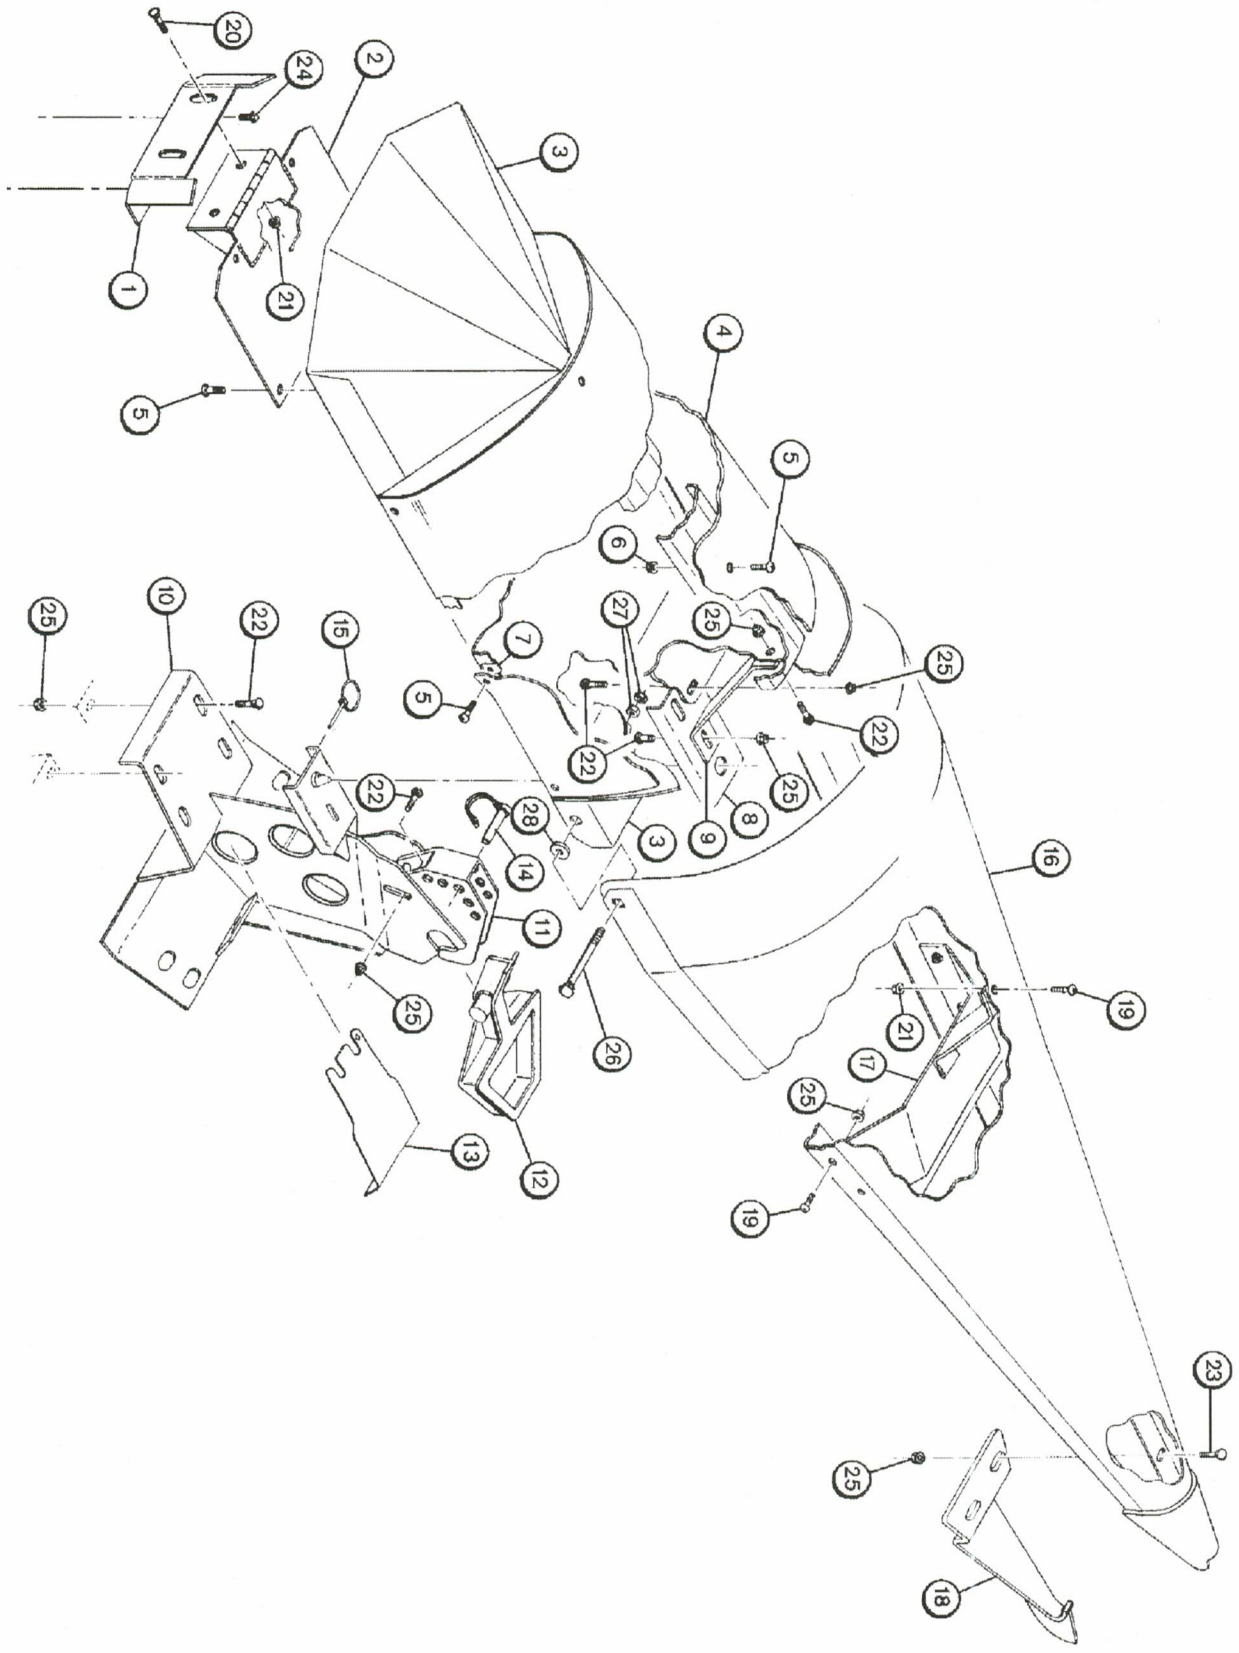

This Parts Catalog was printed on:
Thu Dec 08 20:00:56 UTC 2016

The information contained within could be updated at any time, please refer to OxbConnect for the latest version.

This Parts Catalog was printed on:
Thu Dec 08 20:00:56 UTC 2016

The information contained within could be updated at any time, please refer to OxboConnect for the latest version.

Item	Part No	Name	Remarks	Qty	Uom
1	215540	MNT,REAR,ROW SEP 60CM 3000 SERIES CNHD		1	EA
2	38325	MOUNT ASSY,HINGE,22"		1	EA
3	313161	ROW SEP ASSY,60CM 3000 SERIES CNHD		1	EA
4	215534	SKIN,UHMMW,CENTER 60CM CNHD		1	EA
5	94409	BHSCS,5/16-18X3/4 W/FLNG		17	EA
6	93522	NUT,5/16-18,WHIZLOC ZN GR5		3	EA
7	93521	NUT,5/16-18,SPEED HVYDTY GRIP,100-.134, REACH,625		10	EA
8	38850	BRKT,INNER ROW COVER 3822		1	EA
9	39112	BRKT,ROW SEPARATOR MNT 22"		1	EA
10	313155	ROW TIE ASSY 60CM CNHD		1	EA
11	38214	BRKT,NOSE HGHT CAM ASSY 3000 SERIES CNHDS		1	EA
12	38321	SUPPORT ASSY,NOSE 3000 SERIES CNHDS		1	EA
13	215518	COVER,ADJUSTER 60CM 3000 SERIES		2	EA
14	94542	PIN,LVNGH,5/16X1-3/4 SQUARE LOCK,PLTD		1	EA
15	51236	PIN,LVNGH,1/4X1-11/16 ZN,PLTD		1	EA
16	313159	NOSE ASSY,60CM 3000 SERIES		1	EA
17	313160	NOSE SUPPORT ASSY 60CM NOSE		1	EA
18	50540	SHOE,ROW SEPARATOR NOSE		1	EA
19	93380	TRHDWZ,5/16-18X3/4,GR5 SER/FLANGE,PLTD		5	EA
20	93163	BOLT,CARR,5/16-18X3/4 GR5,PLTD		2	EA
21	93522	NUT,5/16-18,WHIZLOC ZN GR5		1	EA
22	93188	BOLT,CARR,3/8-16X3/4 GR5,PLTD		8	EA
23	93189	BOLT,CARR,3/8-16X1 GR5,PLTD		2	EA
24	94569	HHWZ,3/8-16X5/8 GR5 ZN SERRATED FLANGE		2	EA
25	93523	NUT,3/8-16,WHIZLOC,GR5		6	EA
26	93256	BOLT,CARR,1/2-13X6 GR5 ZN		2	EA
27	93455	NUT,1/2-13,HEX,GR5 UNC,RH,PLTD		4	EA
28	93605	WASHER,1/2,FLAT		2	EA