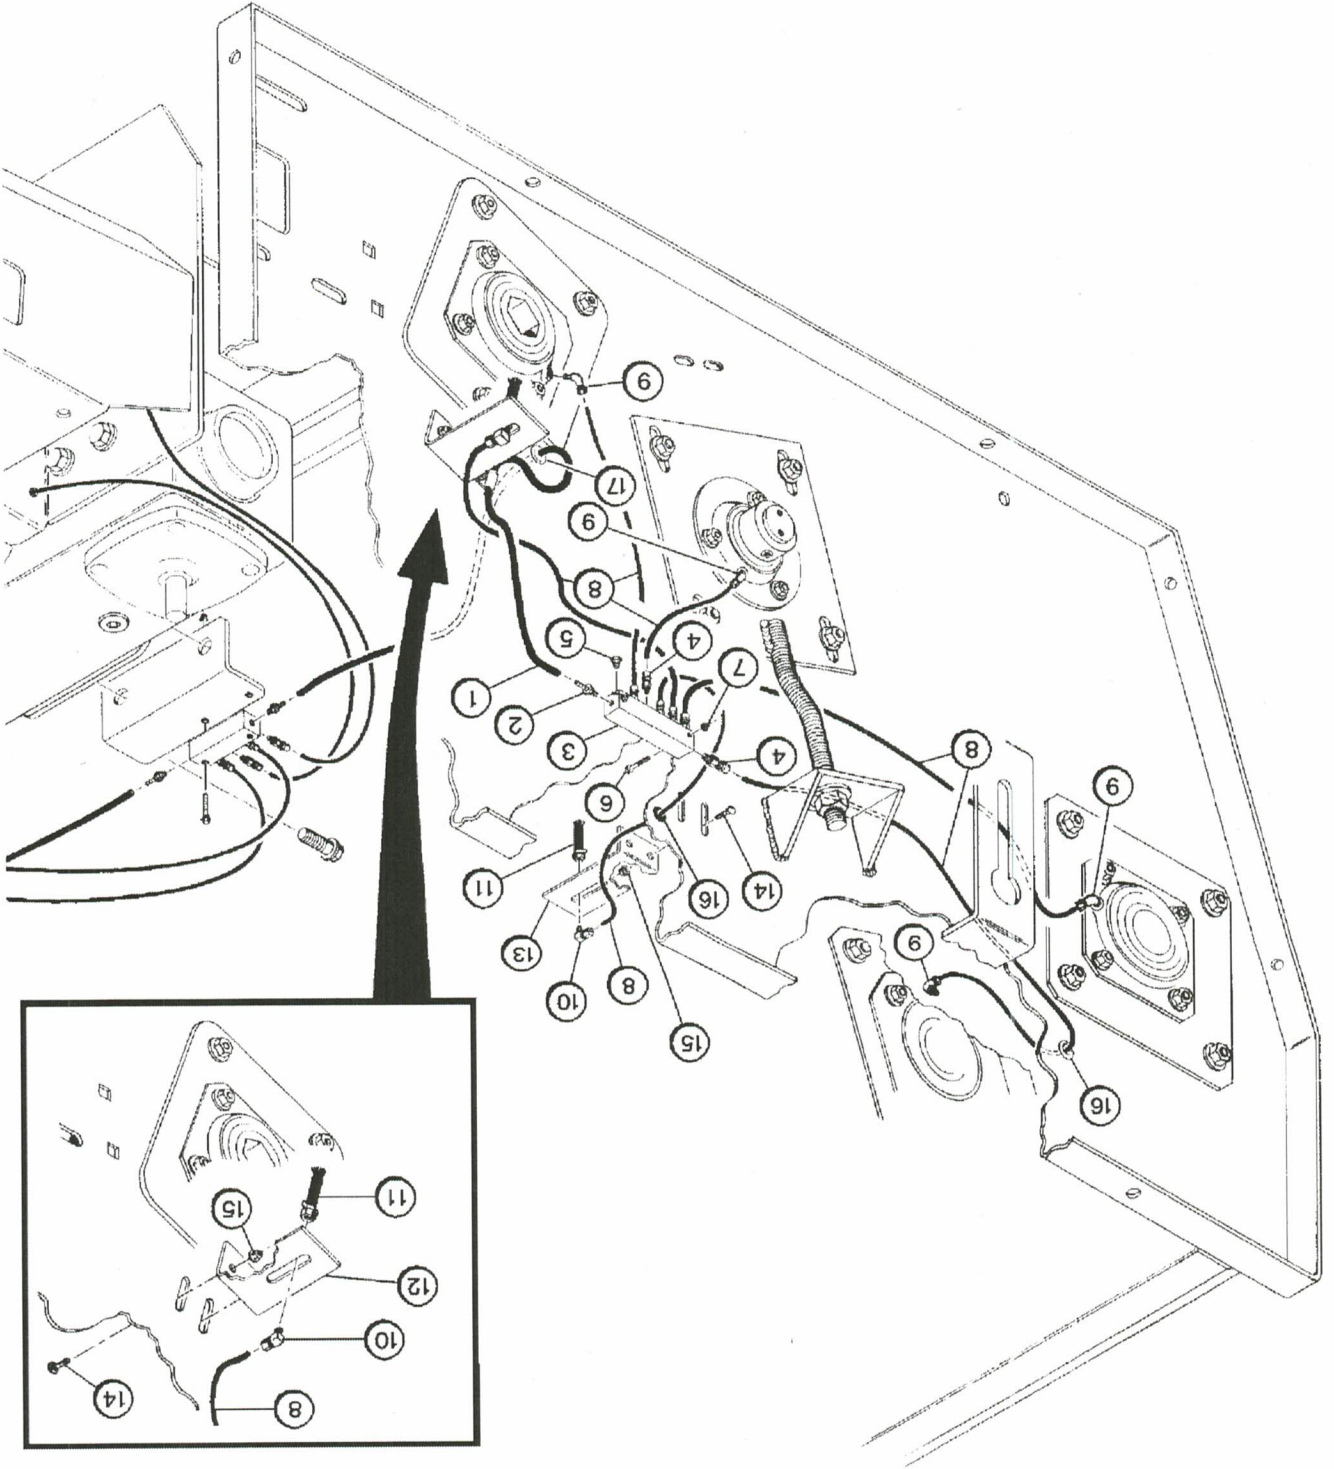

This Parts Catalog was printed on:
Thu Dec 08 20:00:51 UTC 2016

The information contained within could be updated at any time, please refer to OxbConnect for the latest version.

This Parts Catalog was printed on:

Thu Dec 08 20:00:52 UTC 2016

The information contained within could be updated at any time, please refer to OxboConnect for the latest version.

* SOME IM 22 ORIFICE FITTINGS MAY BE STAMPED WITH THE NO. 2 (43089)

Comments for Page: AUTO LUBE SYSTEM, R.H. SIDE

Item	Part No	Name	Remarks	Qty	Uom
1	87665	HOSE,5MM IDx8MM OD AUTO LUBE SYSTEM	ORDER BY THE FOOT	A.R.	EA
2	43094	HOSE BARB,5/16-UNFX5MM AUTO LUBE SYS		1	EA
3	43975	MANIFOLD,DISTRIBUTION(8) AUTO LUBE SYS (MFD6)		1	EA
4	43089	ADAP,ORIFICE 5/32COMPRES AUTO LUBE SYS		6	EA
5	43285	PLUG,5/16 UNF AUTO LUBE SYSTEM		1	EA
6	93005	HHCS,1/4-20X1-1/2,GR5 PLTD		2	EA
7	93559	LOCKNUT, 1/4"-20 HEX	(NLOCK)	2	EA
8	87668	HOSE,NYLON 2MM IDx4MM OD CLEAR,AUTO LUBE SYSTEM	ORDER BY THE FOOT	A.R.	EA
9	44748	ELBOW,1/4" UNF,FORGED STYLE,AUTO LUBE SYSTEM		4	EA
9	43091	ELBOW,1/8"BSP ASSY AUTO LUBE SYS	USED ON THE AUGER BEARING ON 7 ROW AND LARGER CORN HEADS	1	EA
10	43092	ELBOW,5/16UNF ASSY BLOCK STYLE		2	EA
11	43244	BRUSH,AUTO LUBE CHAIN AUTO LUBE SYSTEM		2	EA
12	39011	BRKT,MAIN DRV ADJ. BRUSH 3000 SERIES		1	EA
13	39012	BRKT,AUGER ADJ. BRUSH 3000 SERIES		1	EA
14	93254	BOLT,CARR,1/4-20X3/4 GR5,PLTD		4	EA
15	93520	NUT,1/4-20,WHIZLOC,GR5		4	EA
16	93953	GROMMET,1/2 ID,IMP.#9076 RUBBER		2	EA