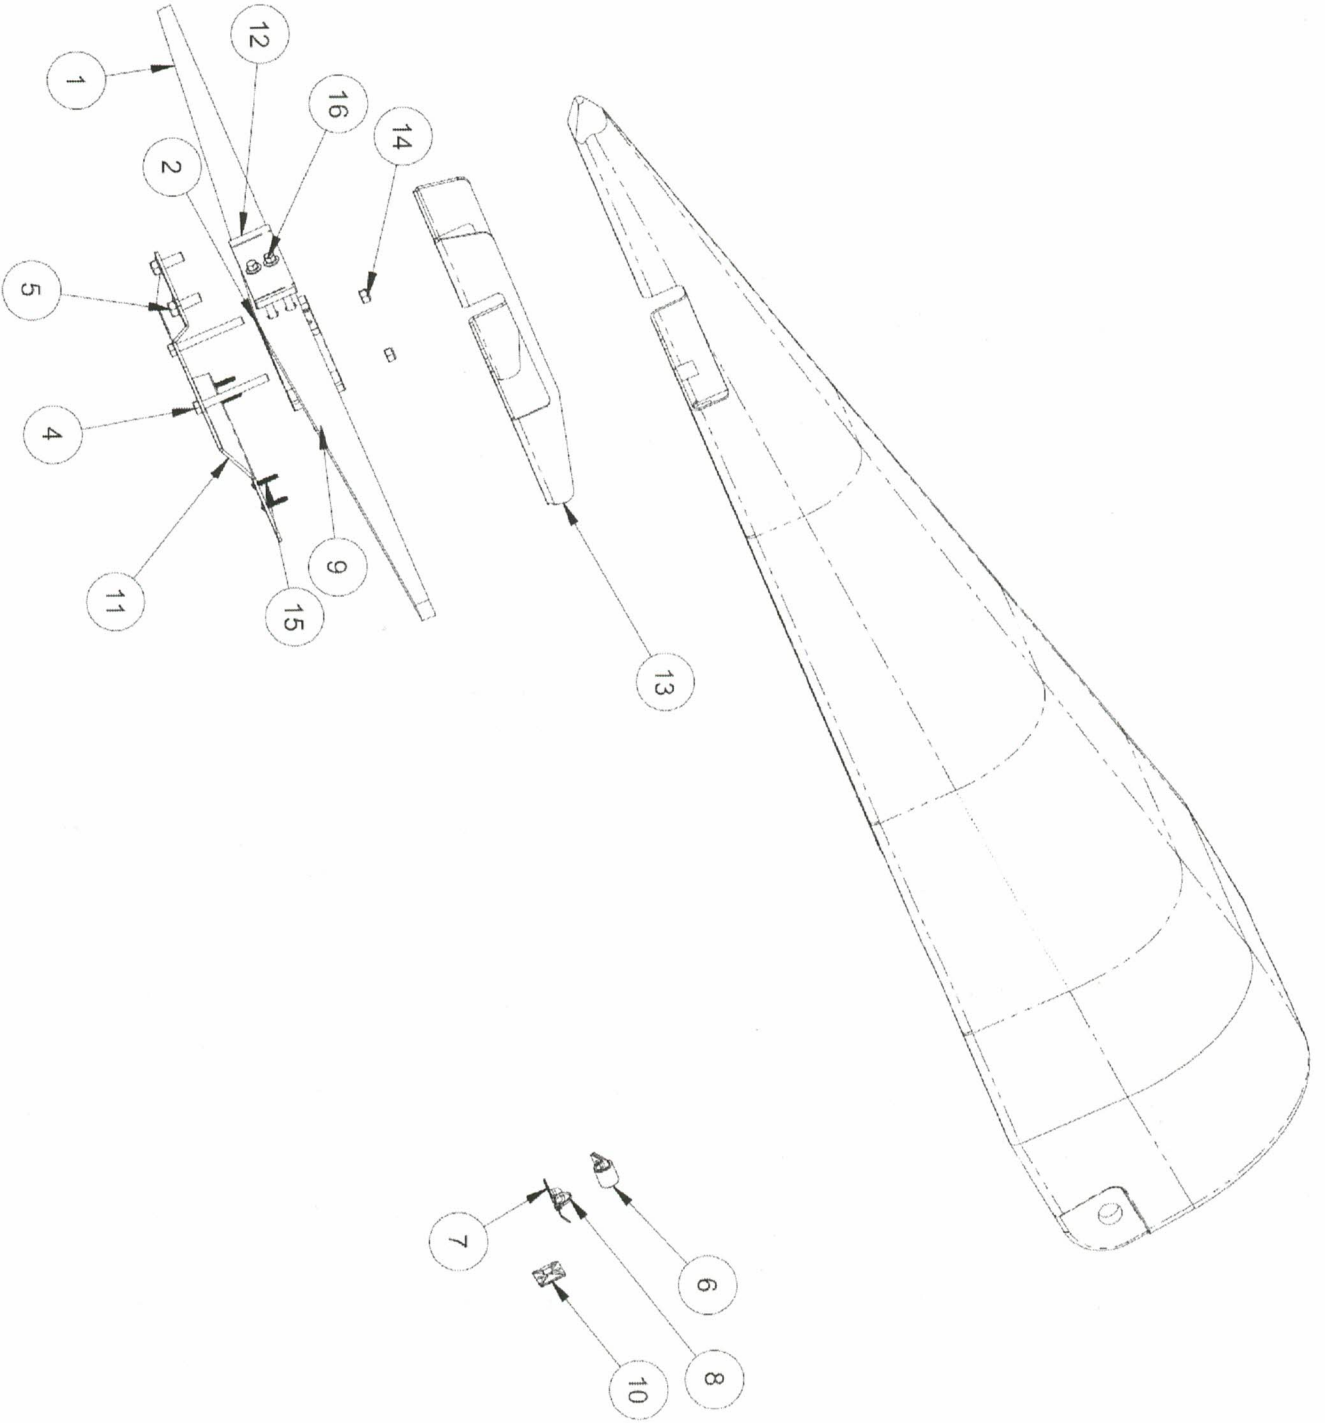

This Parts Catalog was printed on:
Thu Dec 08 20:01:04 UTC 2016

Item	Part No.	Name	Remarks	Qty	Uom
1	59647	ARM,TAC SENSOR STEER BY STALK		1	EA
2	75005	SENSOR,TAC,CORNHEAD STEER BY STALK		1	EA
3	75025	HARN,EXT,5-METER 6-PIN,PSR	NOT SHOWN	1	EA
4	93036	HHCS,5/16-18X3,GR5 PLTD		2	EA
5	93383	3/8NC X 1 FLANGE BOLT, GR5, SERRATED		2	EA
6	93878	CLIP,LOOM 5/8"DIA STEEL,PLASTIC COAT		6	EA
7	93887	CLIP,LOOM 3/8"DIA STEEL,PLASTIC COAT		6	EA
8	93889	WRAP,TIE 8"OA BLACK		1	EA
9	94720	NUT,M8X1,25 TOP LOCKZN		2	EA
10	99773	HOLDER,CABLE TIE,.18 4-WAY,ADHESIVE BACK		10	EA
11	228460	PLATE,SENSOR MOUNT,30IN		1	EA
12	228465	PLATE,TAC SENSOR CLAMP STEER BY STALK		1	EA
13	228821	CHANNEL,CUT GUIDE 3000		1	EA
14	930004	NUT,5/16-18,HEX,NYLOCK GR5,PLTD		2	EA
15	930005	PHMS,#10X1", HI-LO,PLTD PHILLIPS DRIVE		4	EA
16	930097	HFHCS,M8X1,25X100MM CL 10.9,ZINC PLTD		2	EA

This Parts Catalog was printed on:

Thu Dec 08 20:01:05 UTC 2016

The information contained within could be updated at any time, please refer to OxboConnect for the latest version.