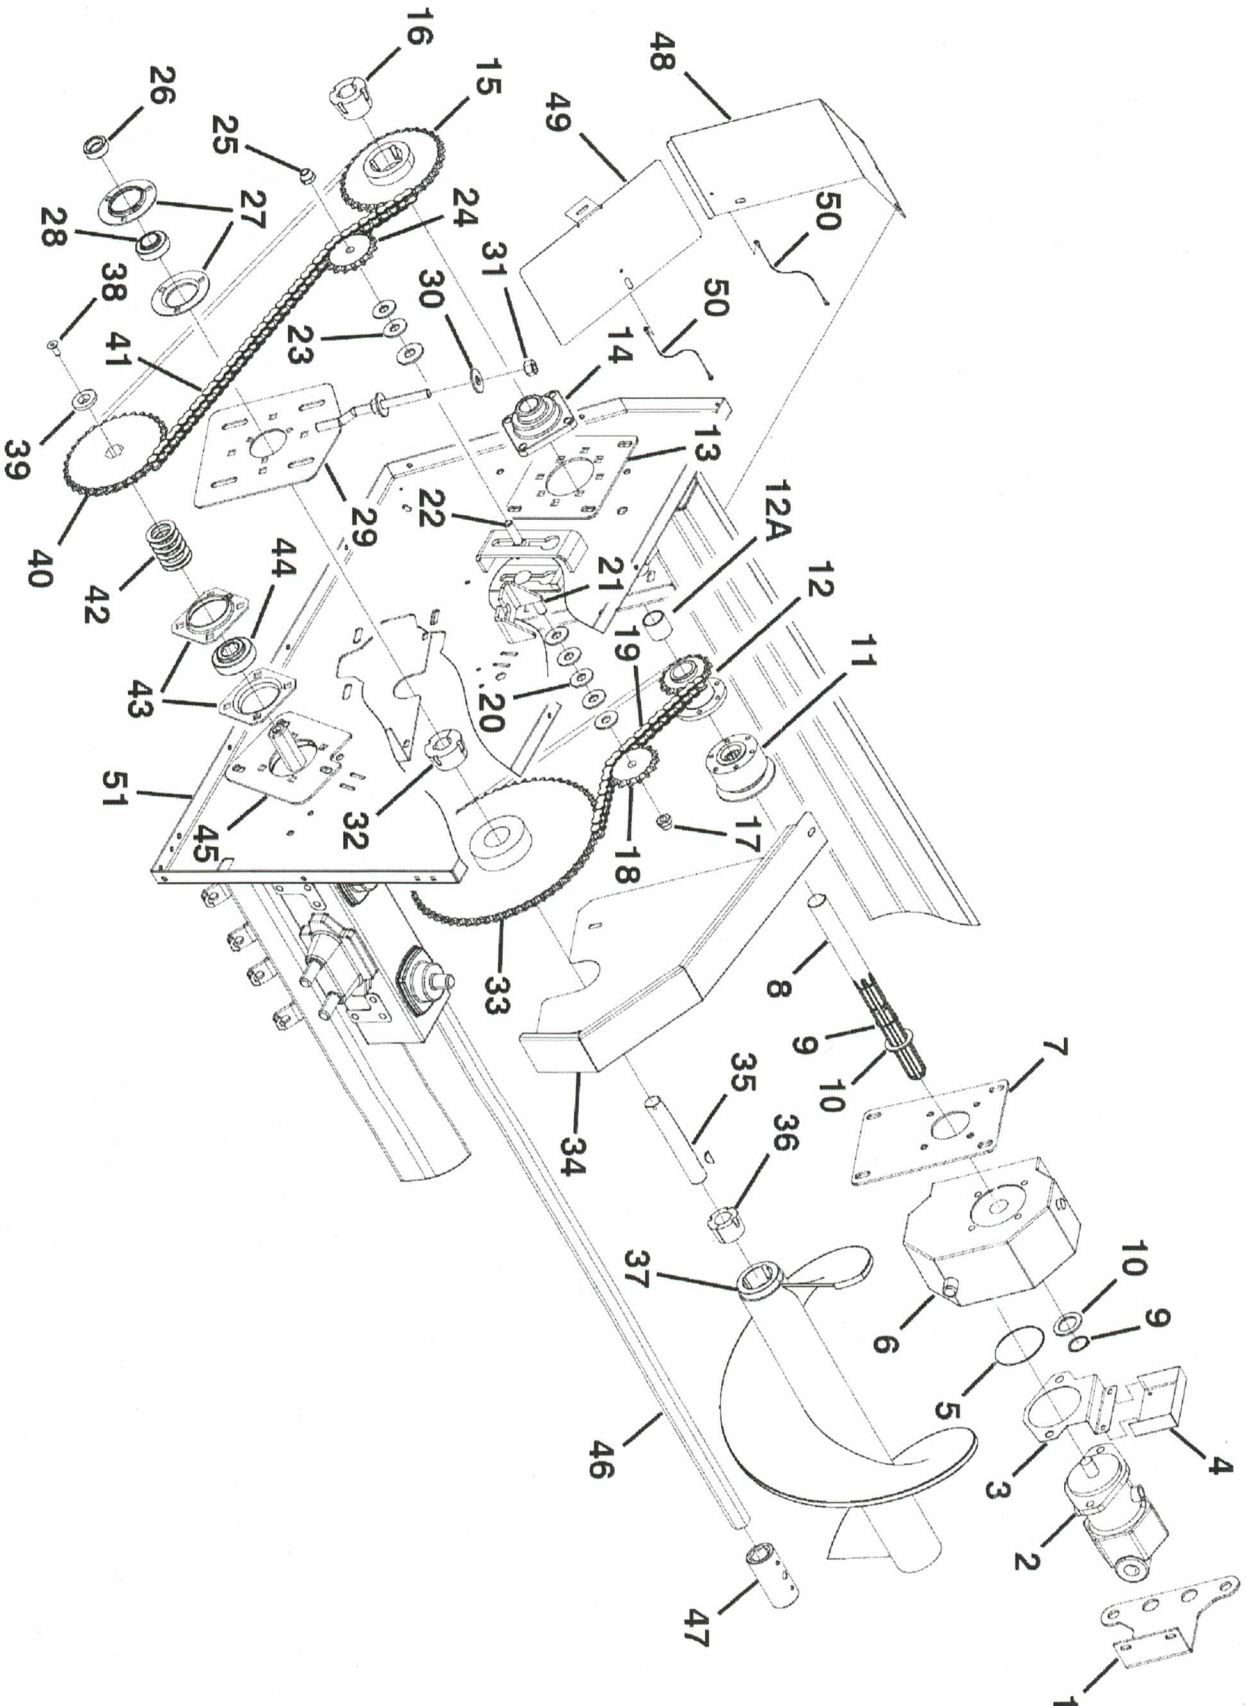

This Parts Catalog was printed on:

Thu Dec 08 20:00:19 UTC 2016

The information contained within could be updated at any time, please refer to OxbConnect for the latest version.

Item	Part No.	Name	Remarks	Qty	Uom
14.2	50277	BRG,1-3/8 COLLAR LOCK		1	A.R.
15	50227	SPROCKET, ROW GATHERING UNIT DRIVE, 60 TLB 32H FOR 2012 HUB	STANDARD	1	EA
15	50019	SPROCKET, ROW GATHERING UNIT DRIVE, 60 TLB 36H FOR 2012 HUB	OPTIONAL	1	EA
15	50802	SPKT,60BTL40H 2012 HUB -	OPTIONAL	1	EA
16	50297	BUSH,TLB,2012X1-3/8	INCLUDES SET SCREWS	1	EA
16.1	50912	KEY,5/16SQX1-1/4		1	EA
17	93514	NUT,5/8-11, TOP LOCK 1-WAY, GR C, PLTD	TOP LOCK	1	EA
18	50075	SPKT,60 15H 5/8 IDLER		1	EA
19	54532	CHAIN,RC60H-1R,92TP INCL (1) S/C CONN,AUGER	INCLUDES CONNECTOR LINK	1	EA
19.1	53402	LINK,CONN,RC60H-1R SPRING CLIP TYPE	SPRING CLIP TYPE	A.R.	EA
19.2	53403	LINK,OFFSET,RC60H-1R COTTER PIN TYPE	COTTER PIN TYPE	A.R.	EA
20	93607	WASHER,5/8,FLAT PLTD,ANS TYPE A,WIDE		1	A.R.
21	93240	BOLT,CARR,5/8-11X3-1/2 GR5,PLTD		1	EA
22	94560	BOLT,CARR,5/8-11X2-1/4 GR5,PLTD		1	EA
23	93608	WASHER,3/4,FLAT PLTD,ANS TYPE A,WIDE		1	EA
23.1	93607	WASHER,5/8,FLAT PLTD,ANS TYPE A,WIDE		A.R.	EA
24	50075	SPKT,60 15H 5/8 IDLER		1	EA
25	93514	NUT,5/8-11, TOP LOCK 1-WAY, GR C, PLTD	TOP LOCK	1	EA
26	50102	BRG,1-1/4 COLLAR LOCK LIGHT DUTY		1	EA
27	53321	FLANGETTE,3B 6Z GRS	SOLD BY THE PAIR	1	EA
28	50266	BRG,1-1/4 INSERT FAFNIR	INCLUDES LOCK COLLAR	1	EA
29	38351	MOUNT ASSY,AUGER BEARING 3000 SERIES		1	EA
30	93607	WASHER,5/8,FLAT PLTD,ANS TYPE A,WIDE		2	EA
31	93457	NUT,5/8-11,HEX,GR5 UNC,RH,PLTD		2	EA
32	53132	BUSH,TLB,2517X1-1/4	INCLUDES SET SCREWS	1	EA
33	53820	SPKT,60BTL60 2517 HUB -		1	EA
34	25370	COVER,INNER AUGER DRIVE 3000 SERIES		1	EA
35	50491	SHAFT,AUGER DRIVE RH CORN HEADS		1	EA
35.1	93718	KEY,1/4X1,WOODRUFF #808 NICKEL ALLOY HARDENED		1	EA
36	50321	HUB KIT, TAPERLOCK, 1-1/4" 1615 SERIES (INCLUDES SET SCREWS) FOR 3-1/2" CORE AUGERS	INCLUDES SET SCREWS	1	EA
37	-	AUGER ASSEMBLY	REFER TO SHAFT DRIVEN CORN HEAD DRIVES, R.H. SIDE ILLUSTRATION	1	EA
38	93347	FHMS,3/8-16X1,ALLOY PLTD		1	EA

This Parts Catalog was printed on: Thu Dec 08 20:00:19 UTC 2016

The information contained within could be updated at any time, please refer to OxbConnect for the latest version.