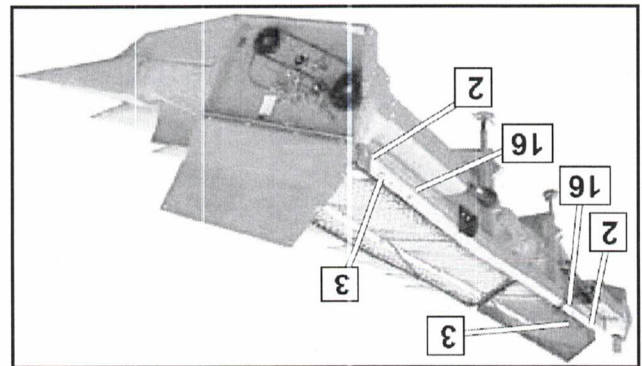

This Parts Catalog was printed on:
Thu Dec 08 20:00:03 UTC 2016

The information contained within could be updated at any time, please refer to OxboConnect for the latest version.

Item	Part No.	Name	Remarks	Qty	Uom
1	90017	DECAL,CAUTION KEEP GUARD S & SHIELDS IN PLACE	ONE LOCATED ON EACH SIDE OF MAIN FRAME END BULKHEAD UNDER DRIVES COVER	2	EA
2	90018	DECAL,DANGER-TO REPAIR	LOCATED ON TOP EDGE OF AUGER TROUGH, ONE ON EACH SIDE	2	EA
3	90019	DECAL,CAUTION NO STEP 9-5/8" X 3-1/2"	LOCATED ON TOP EDGE OF AUGER TROUGH, ONE ON EACH SIDE	2	EA
4	90020	DECAL,DANGER KNIFE ROLLS HAZARD		3-11	EA
5	90751	DECAL,AUTOLUBE PUMP PRIMING INSTRUCTIONS	NOT SHOWN	2	EA
5	92441	DECAL,SPANISH TRANS OF 90751	NOT SHOWN, SPANISH	2	EA
5	92154	DECAL,FRENCH TRANS OF 90751	NOT SHOWN, FRENCH	2	EA
6	90571	DECAL,AUTO LUBE PRIME	NOT SHOWN	2	EA
6	92442	DECAL,SPANISH TRANS OF 90571	NOT SHOWN, SPANISH	2	EA
6	92155	DECAL,FRENCH TRANS OF 90571	NOT SHOWN, FRENCH	2	EA
7	90923	AG STRIPE KIT	SEE REFLECTORS ILLUSTRATIONS OF THIS SECTION FOR PLACEMENT	1	EA
8	90934	DECAL,PATENT US 5,673, 543 5,680,750 5,724,798		1	EA
9	92350	DECAL,OXBO LOGO BLUE 19.40 X 9.43		2	EA
10	92360	DECAL,MODEL #3430 BLUE 3.5"		2	EA
10	92361	DECAL,MODEL #3436 BLUE 3.5"		2	EA
10	92363	DECAL,MODEL #3438 BLUE 3.5"		2	EA
10	92490	DECAL,MODEL #3440 BLUE 3.5"		2	EA
10	92708	DECAL,MODEL #3460 BLUE 3.5"		2	EA
10	92866	DECAL,MODEL #3420-40 BLUE 3.5"		2	EA
10	92474	DECAL,MODEL #3470 BLUE 3.5"		2	EA
10	92545	DECAL, MODEL NUMBER 3475		2	EA
10	92365	DECAL,MODEL #3480 BLUE 3.5"		2	EA
10	92763	DECAL, MODEL NUMBER 3490		2	EA
10	92372	DECAL,MODEL #3530 BLUE 3.5"		2	EA
10	92406	DECAL,MODEL #3580 BLUE 3.5"		2	EA
10	92377	DECAL,MODEL #3620 BLUE 3.5"		2	EA
10	92422	DECAL,MODEL #3620-40 BLUE 3.5"		2	EA
10	92493	DECAL,MODEL #3622 BLUE 3.5"		2	EA
10	920005	DECAL, MODEL NUMBER 3652		2	EA
10	920032	DECAL,MODEL #3655 BLUE 3.5"		2	EA
10	92465	DECAL,MODEL #3660 BLUE 3.5"		2	EA
10	92622	DECAL,MODEL #3664 BLUE 3.5"		2	EA

This Parts Catalog was printed on:

Thu Dec 08 20:00:04 UTC 2016

The information contained within could be updated at any time, please refer to OxbConnect for the latest version.