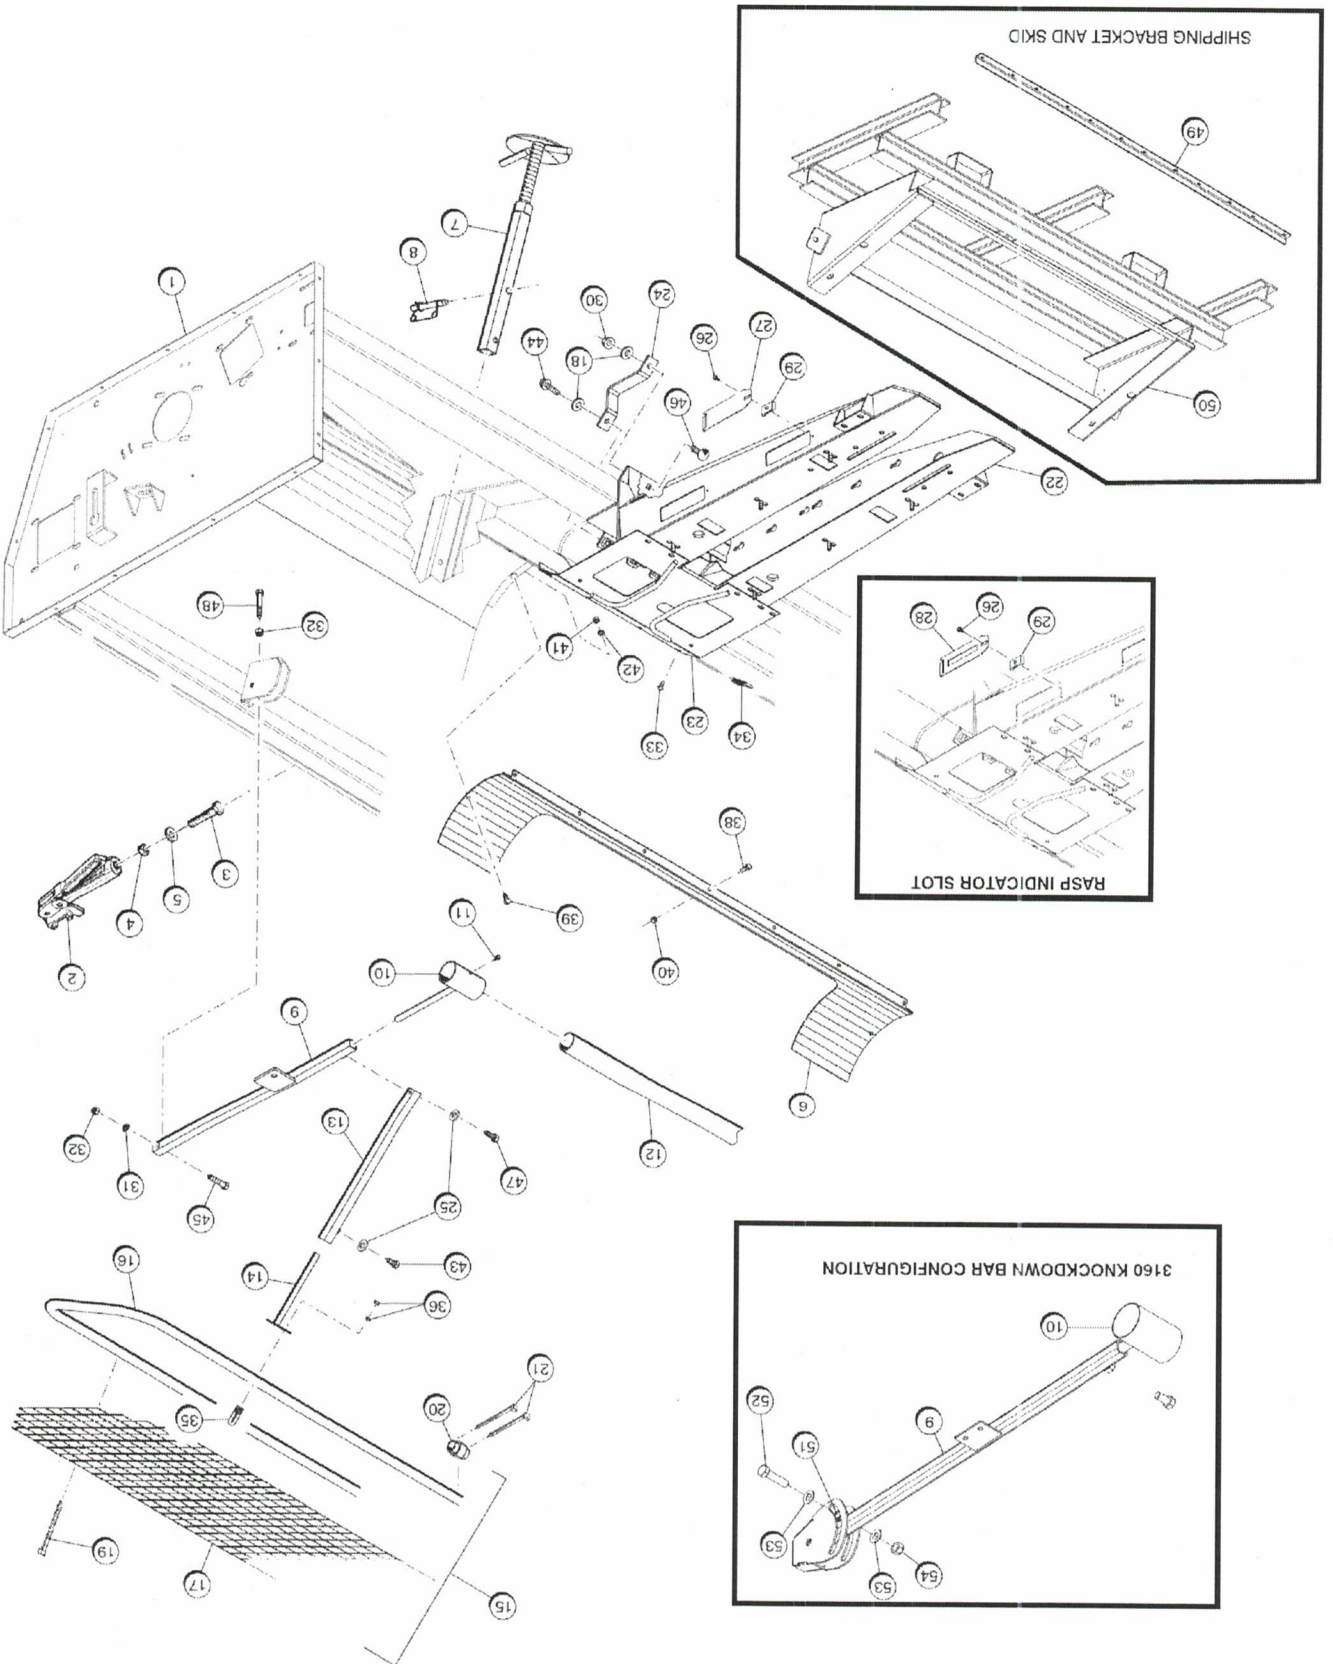

This Parts Catalog was printed on:
Thu Dec 08 20:00:09 UTC 2016

The information contained within could be updated at any time, please refer to OxbConnect for the latest version.

Item	Part No.	Name	Remarks	Qty	Uom
12	52156	STALK DEFLECTOR,1670 3630		1	EA
12	54427	TUBE,2"SCH40X204 PVC STALK DEFL, 3638,3636-40		1	EA
12	50730	TUBE, 2"SCH40X116 PVC STLK DEFL,1480,3970,3620		1	EA
12	54424	TUBE,2"SCH40X151-1/2 PVC STALK DEFL, 3670		1	EA
12	54425	TUBE,2"SCH40X168 PVC STALK DEFL,3822 3680		1	EA
12	52349	DISCONTINUED STALK DEFLECTOR,1770		1	EA
12	54426	TUBE,2"SCH40X194 PVC STALK DEFL, 3730		1	EA
12	52134	STALK DEFLECTOR-1738 3740,3930,3436-40		1	EA
12	51412	TUBE, 2"SCH40X179-1/2PVC STALK DEFL,1680C,3770		1	EA
12	54424	TUBE,2"SCH40X151-1/2 PVC STALK DEFL, 3670		1	EA
12	50542	TUBE, 2"SCH40X112 PVC STALK DEFL,1430,3830		1	EA
12	51443	TUBE,2"SCH40X131 PVC STALKDEFL,1436,1930,3530		2	EA
12	51100	TUBE,2"SCH40X142PVC STLK DEFL,1440,3030,1530,3838		2	EA
12	52134	STALK DEFLECTOR-1738 3740,3930,3436-40		2	EA
12	50730	TUBE, 2"SCH40X116 PVC STLK DEFL,1480,3970,3620		2	EA
12	51993	STALK DEFLECTOR 1638, 3022		1	EA
12	51100	TUBE,2"SCH40X142PVC STLK DEFL,1440,3030,1530,3838		2	EA
12	54426	TUBE,2"SCH40X194 PVC STALK DEFL, 3730		1	EA
12	54423	TUBE,2"SCH40X122 PVC STALK DEFL, 3436		2	EA
12	50730	TUBE, 2"SCH40X116 PVC STLK DEFL,1480,3970,3620		2	EA
12	59775	TUBE,2"SCH40X148PVC 3080 STALK DEFL		2	EA
12	51443	TUBE,2"SCH40X131 PVC STALKDEFL,1436,1930,3530		2	EA
13	39073	ADJUSTER TUBE ASSY AUGR NETTING,3000 SERIES		A.R.	EA
14	39074	PIPE ASSY ,AUGER NETTING ADJUSTER,3000 SERIES		A.R.	EA
15	22029	AUGER COVER ASSY 1430 3430,3480,3022	INCLUDES ITEMS 16, 17 AND 19	1-2	EA
15	22030	AUGER COVER ASSY 1436 3436,343640	INCLUDES ITEMS 16, 17 AND 19	1-2	EA
15	22031	AUGER COVER ASSY 1438 3438	(INCLUDES ITEMS 16, 17 AND 19)	1	EA
15	22032	AUGER COVER ASSY 1440 3440,3530	INCLUDES ITEMS 16, 17 AND 19	1	EA
15	65640	AUGER COVER ASSY,'81" 3460	INCLUDES ITEMS 16, 17 AND 19	1-2	EA
15	66689	AUGER COVER ASSY,'92"	INCLUDES ITEMS 16, 17 AND 19	1	EA
15	23211	AUGER COVER ASSY 1470 3638,363640	INCLUDES ITEMS 16, 17 AND 19	2	EA
15	22029	AUGER COVER ASSY 1430 3430,3480,3022	INCLUDES ITEMS 16, 17 AND 19	1-2	EA

This Parts Catalog was printed on:

Thu Dec 08 20:00:09 UTC 2016

The information contained within could be updated at any time, please refer to OxbConnect for the latest version.