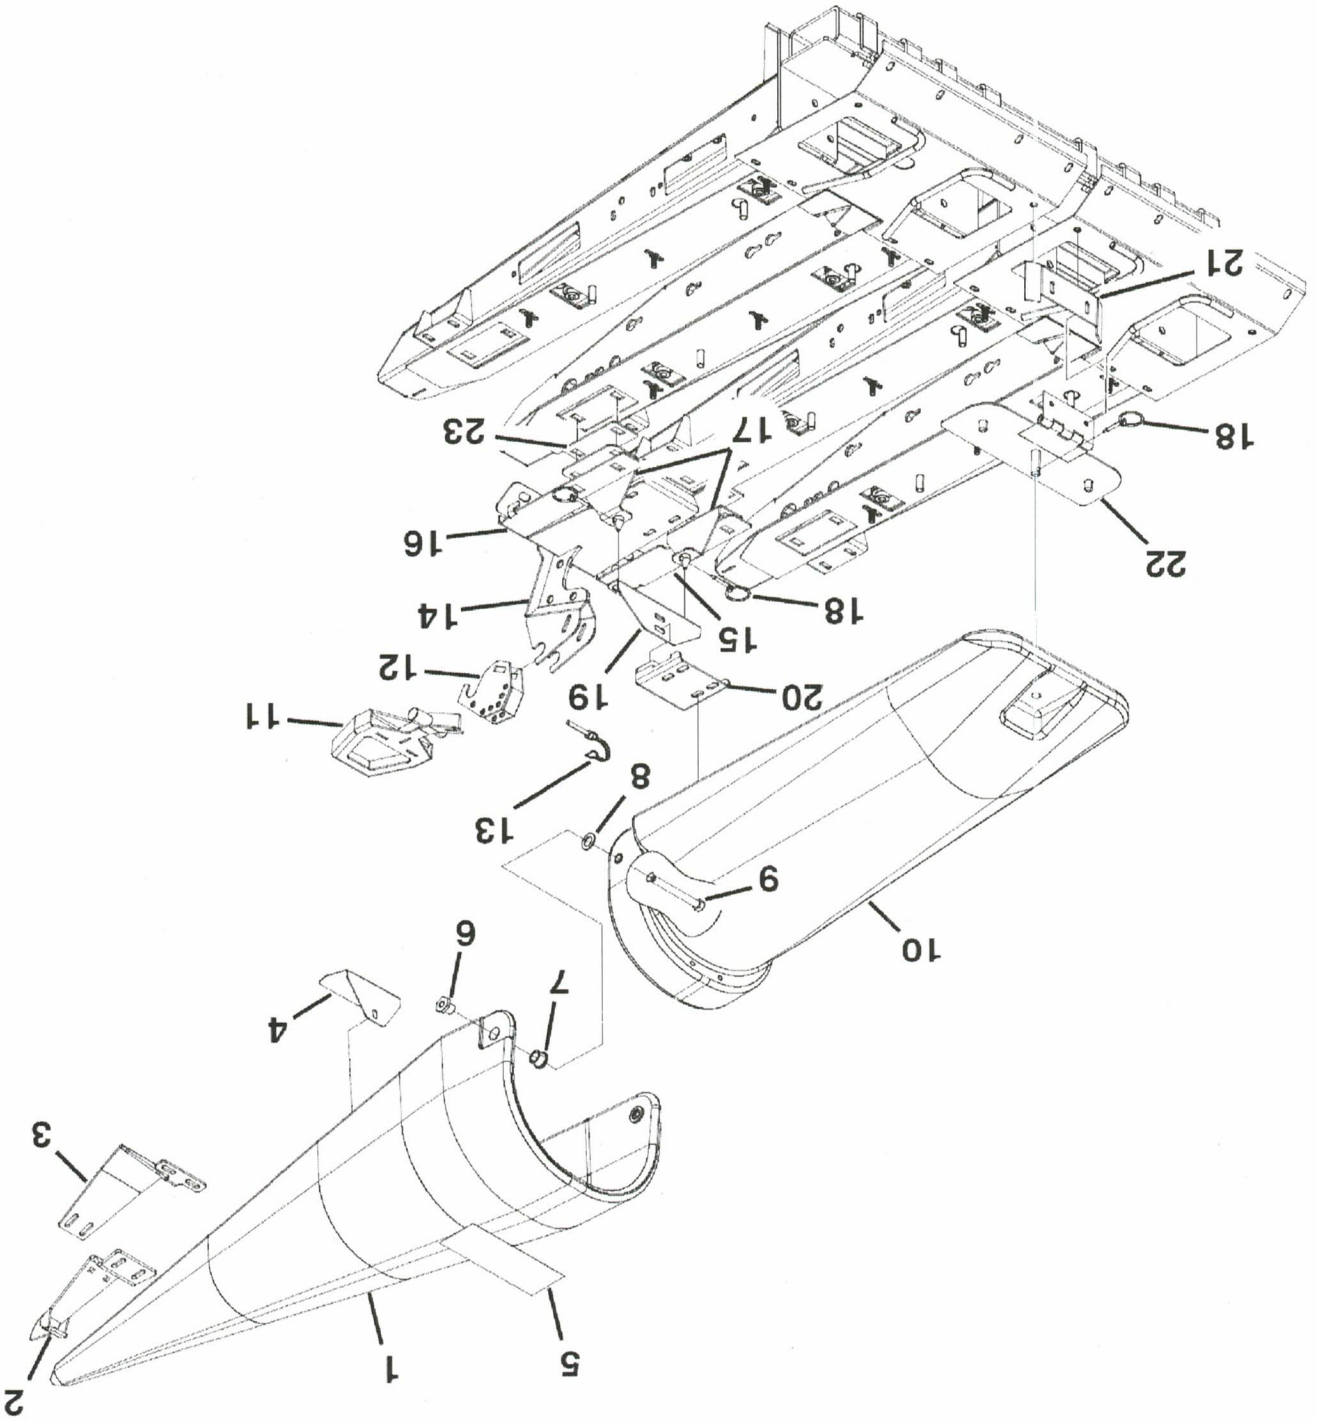

Item	Part No.	Name	Remarks	Qty	Uom
22.2	93522	NUT,5/16-18,WHIZLOC ZN GR5		2	EA
23	310269	SPACER,10GAX2.5X5.25 GLV 1999 OCI BASE SPACER		2	EA

This Parts Catalog was printed on:

Thu Dec 08 20:00:57 UTC 2016

The information contained within could be updated at any time, please refer to OxboConnect for the latest version.