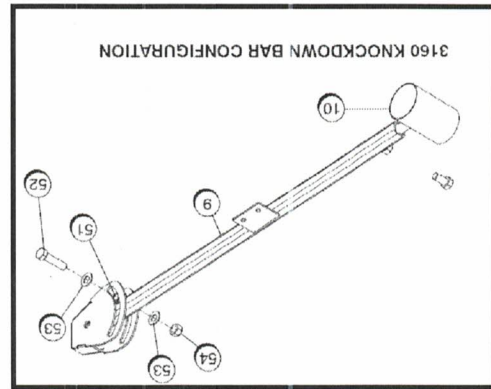

This Parts Catalog was printed on:

Thu Dec 08 20:00:09 UTC 2016

The information contained within could be updated at any time, please refer to OxbConnect for the latest version.