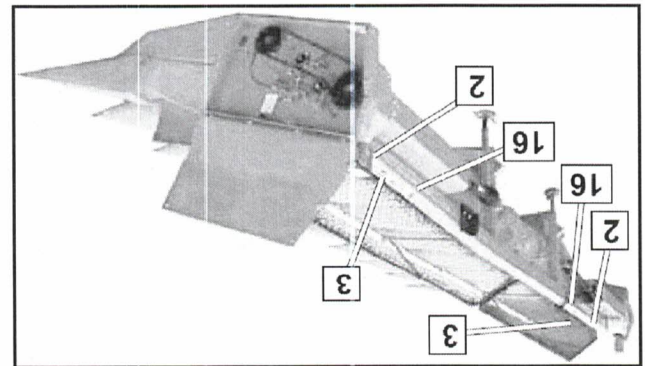

This Parts Catalog was printed on:
Thu Dec 08 20:00:04 UTC 2016

The information contained within could be updated at any time, please refer to OxboConnect for the latest version.

This Parts Catalog was printed on:
Thu Dec 08 20:00:04 UTC 2016

Item	Part No.	Name	Remarks	Qty	Uom
10	92378	DECAL,MODEL #3630 BLUE 3.5"		2	EA
10	92379	DECAL,MODEL #3638 BLUE 3.5"		2	EA
10	92380	DECAL,MODEL #3670 BLUE 3.5"		2	EA
10	92381	DECAL,MODEL #3680 BLUE 3.5"		2	EA
10	92534	DECAL,MODEL #3690 BLUE 3.5"		2	EA
10	92382	DECAL,MODEL #3730 BLUE 3.5"		2	EA
10	92392	DECAL,MODEL #3740 BLUE 3.5"		2	EA
10	92393	DECAL,MODEL #3770 BLUE 3.5"		2	EA
10	92394	DECAL,MODEL #3820 BLUE 3.5"		2	EA
10	92395	DECAL,MODEL #3822 BLUE 3.5"		2	EA
10	92397	DECAL,MODEL #3830 BLUE 3.5"		2	EA
10	92938	DECAL,MODEL #3836 BLUE 3.5"		2	EA
10	92402	DECAL,MODEL #3838 BLUE 3.5"		2	EA
10	92403	DECAL,MODEL #3930 BLUE 3.5"		2	EA
10	92405	DECAL,MODEL #3970 BLUE 3.5"		2	EA
10	92356	DECAL,MODEL #3022 BLUE 3.5"		2	EA
10	92357	DECAL,MODEL #3030 BLUE 3.5"		2	EA
10	92358	DECAL,MODEL #3052 BLUE 3.5"		2	EA
10	92521	DECAL,MODEL #3070 3.5" BLUE		2	EA
10	92007	DECAL,MODEL #3080 BLUE 3.5"		2	EA
10	92359	DECAL,MODEL #3160 BLUE 3.5"		2	EA
10	920012	DECAL,MODEL #3260 BLUE 3.5"		2	EA
11	92390	DECAL,"H" BLUE 3.5"	USED WHEN HYDRAULIC DRIVES ARE INSTALLED ON CORN HEADS	2	EA
12	90700	DECAL,RASP INDICATOR 3000 SERIES CORN HEADS		1	EA
12	90922	DECAL,RASP INDICATOR 20" HEADS ONLY, #S REVERSED		1	EA
12	92972	DECAL,SCALE 7/8 TI 2-1/4 1-1/2" X 4"		1	EA
12	92973	DECAL,SCALE 7/8 TO 2-1/4 1-1/2" X 6-1/2"		1	EA
13	92440	DECAL,SPANISH TRANS OF 90740	SPANISH	1	EA
13	92153	DECAL,FRENCH TRANS OF 90740	FRENCH	1	EA
13	90740	DECAL,"IMPORTANT-CHECK GEARBOX..."		1 PER ROW	EA
13	92888	DECAL,GERMAN TRANS OF 90740 GEARBOX LUBE		1 PER ROW	EA
13	92153	DECAL,FRENCH TRANS OF 90740		1 PER ROW	EA
13	92882	DECAL,HUNGARIAN TRANS OF 90740 GEARBOX LUBE		1 PER ROW	EA