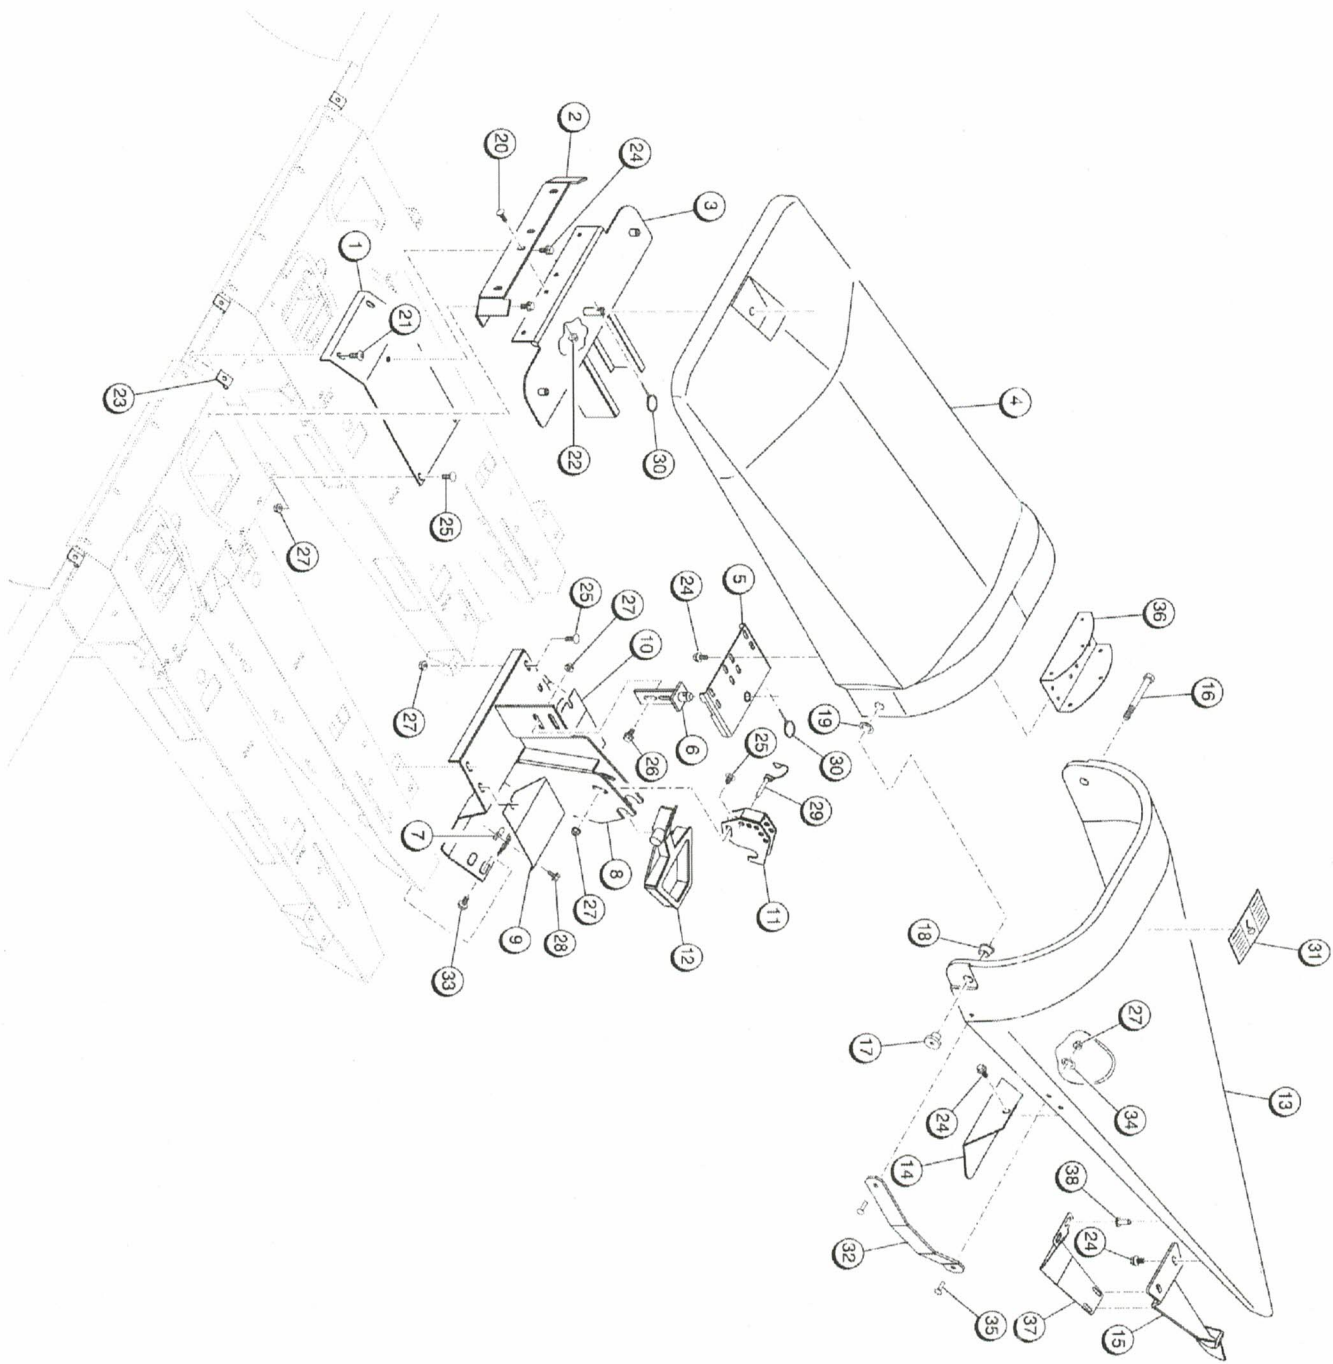

This Parts Catalog was printed on:
Thu Dec 08 20:00:55 UTC 2016

The information contained within could be updated at any time, please refer to OxboConnect for the latest version.

Item	Part No.	Name	Remarks	Qty	Uom
1	25421	INTER ROW COVER,30" CH 3000 SERIES CNHDS		3-9	EA
1	26078	INTER ROW COVER,70CM CH 3000 SERIES		5-8	EA
1	26565	INTER ROW COVER,80cm CH 3000 SERIES		5-8	EA
2	38373	MOUNT,HINGE,30" PLASTIC		3-9	EA
2	39452	MOUNT,HINGE,70CM PLASTIC		5-8	EA
2	39931	MOUNT,HINGE,80CM FRAME USING 30" PLASTIC		5-8	EA
3	38417	HINGE ASSY 30" PLASTIC		3-9	EA
3	39454	HINGE ASSY 70CM PLASTIC		5-8	EA
4	25296	ROW SEP ASSY 30",PLASTIC 1996		3-9	EA
4	26137	ROW SEP ASSY 70CM,PLSTIC 1997		5-8	EA
5	311280	BRACKET,CTR ROW COVER YR2000,3000 SERIES CNHD		3-9	EA
6	38517	MNT ASSY,ROW SEPRTR PIN 3000 SERIES CNHDS		3-9	EA
7	93546	NUT,5/16-18,SPEED GRIP,100-.134, REACH,625		12-36	EA
8	38418	ROWTIE, NOSE HGHT ASSY 30" PLASTIC,3000 SERIES		3-9	EA
8	39459	ROWTIE, NOSE HGHT ASSY 70CM PLASTIC,3000 SERIES		5-8	EA
8	39923	ROWTIE, NOSE HGHT ASSY 80cm FRM,30"PLSTC,3000		5-8	EA
9	26459	COVER,ADJUSTER ASSY,RH 30",98",3000 SERIES		3-9	EA
9	26462	COVER,ADJUSTER ASSY,RH 70 CM,98",3000 SERIES		5-8	EA
9	26559	COVER,ADJUSTER ASSY, RH 80cm, 3000 SERIES		3-9	EA
10	26460	COVER,ADJUSTER ASSY,LH 30",98",3000 SERIES		3-9	EA
10	26463	COVER,ADJUSTER ASSY,LH 70 CM,98",3000 SERIES		5-8	EA
10	26560	COVER,ADJUSTER ASSY, LH 80cm, 3000 SERIES		5-8	EA
11	38214	BRKT,NOSE HGHT CAM ASSY 3000 SERIES CNHDS		5-11	EA
12	38321	SUPPORT ASSY,NOSE 3000 SERIES CNHDS		3-9	EA
13	25297	NOSE ASSY,30" PLASTIC 1996		3-9	EA
13	26138	NOSE ASSY,70CM PLASTIC 1997		5-8	EA
14	25711	PNL,NOSE SUPPORT,CAM PLASTIC NOSE,3000 SERIES		3-9	EA
15	54006	SHOE,ROW SEPERATOR NOSE PLASTIC		3-9	EA
16	93092	HHCS,1/2-13X5,GR5 PLTD		6-18	EA
17	54110	NUT,NOSE PIVOT,1/2-13 FLANGED,1-1/8 HEX		6-18	EA
18	53949	BUSHING,3/4X1X3/4L FLANGED BRONZE,PLSTC NSE		6-18	EA
19	93616	BUSH,MACH,3/4X14GA PLTD NARROW RIM		6-18	EA

This Parts Catalog was printed on:

Thu Dec 08 20:00:55 UTC 2016

The information contained within could be updated at any time, please refer to OxbConnect for the latest version.