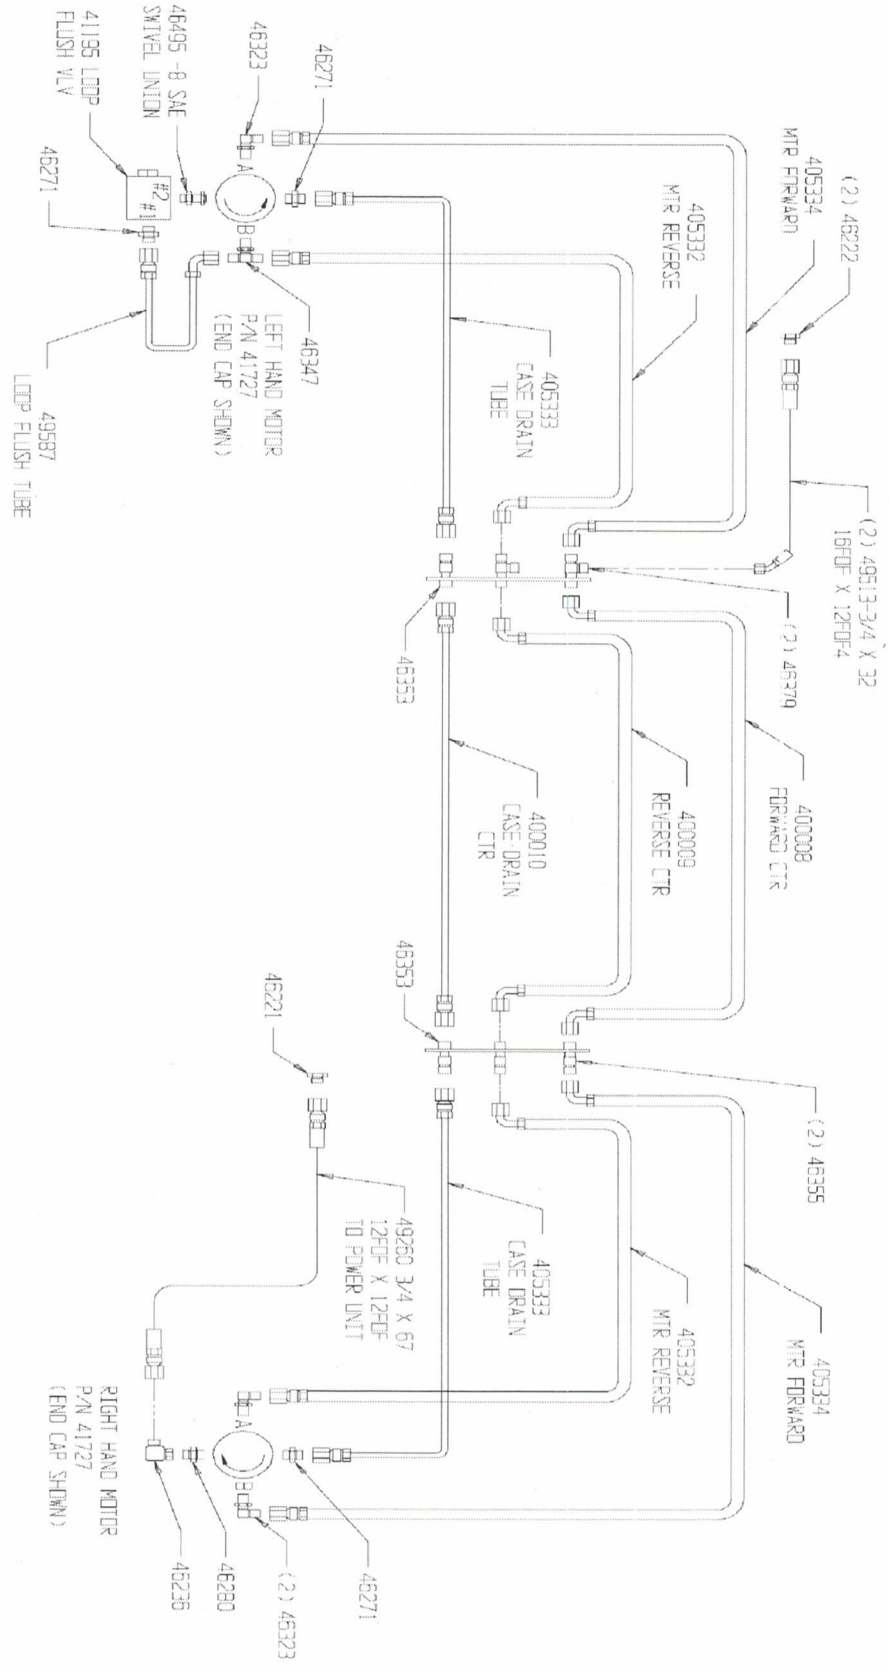

This Parts Catalog was printed on:

Item	Part No.	Name	Remarks	Qty	Uom
*	41195	VLV, FLOW CNTRL, PC, FIXED W/BODY, 1.5 GPM, HF		1	EA
-	41193	VLV, FLOW CNTRL, PC, FIXED CARTDG, 1.5 GPM, HF	41195	A.R.	EA
-	41331	SEAL KIT, 10-2 CARTDG VLV TYPE T/B, BUNA N	41193	A.R.	EA
-	41194	VLV BODY, 10-2 CARTDG - 8 SAE PORTS	41195	A.R.	EA
*	41727	MTR, PISTON, 041CC 13T SHAFT, EATON MD		2	EA
-	41382	SHAFT SEAL, FOR EATON MD MOTORS	41727	A.R.	EA
-	41383	HOUSING O-RING, EATON MTR -155 4X4-3/16X3/32	41727	A.R.	EA
-	41384	SEAL KIT, FOR EATON MD MOTORS	41727	A.R.	EA
-	41435	SHAFT, 13T 16/32DP, FOR EATON MD MOTORS	41727	A.R.	EA
-	41726	HOUSING ASSY-P/N 41727 (MOTOR) 2 DRAIN	41727	A.R.	EA
*	46236	ELBOW, -12M OFS-12F OFS 90°		1	EA
*	46271	ADAP, -08M OFS-08MOR STR	INCLUDES O-RING	3	EA
*	46280	ADAP, -12M OFS-08MOR STR	INCLUDES O-RING	1	EA
*	46323	ELBOW, -12M OFS-12MOR 90°	INCLUDES O-RING	3	EA
*	46347	TEE, -12-12M OFS-12MOR BRANCH	INCLUDES O-RING	1	EA
*	46353	ADAP, -08M OFS-08M OFS STR BULKHEAD	INCLUDES O-RING	2	EA
*	46355	ADAP, -12M OFS-12M OFS STR BULKHEAD	INCLUDES O-RING	2	EA
*	46379	TEE, -12-12M OFS-12M OFS BULKHEAD RUN	INCLUDES JAM NUT	2	EA
*	46495	UNION, STR, -08MOR-08MOR	INCLUDES O-RINGS	1	EA
*	46221	PLUG, -12OFS	INCLUDES O-RINGS	1	EA
*	46222	PLUG, -16OFS	INCLUDES O-RINGS	1	EA
*	49260	HOSE ASSY, 3/4X 67 SAE100R16, 12FOFX12FOF		1	EA
*	49513	HOSE ASSY, 3/4X 32 SAE100R12, 16FOFX12FOF4		2	EA
*	49587	TUBE ASSY, LH MTR LP FLSH 1/2X .049 -08OFS-12OFS		1	EA
*	405334	TUBE ASSY, DRAIN 3670 HYD 1/2 .049W FORMED		2	EA
*	405332	TUBE ASSY, FWD 3670 HYD 3/4 .083W FORMED		2	EA
*	405333	TUBE ASSY, REV 3670 HYD 3/4 .083W FORMED		2	EA
*	40008	TUBE ASSY, CTR FWD 3/4 X .083 (2) -12OFS		1	EA
*	40009	TUBE ASSY, CTR REV 3/4 X .083 (2) -12OFS		1	EA
*	40010	TUBE ASSY, CT DRAIN 1/2 X .049 (2) -08OFS		1	EA
-	310021	CLAMP, 3/4" TUBE, DOUBLE PLASTIC	NOT SHOWN, FOR TUBE #49588, #49589, #49590 AND #49591	3	EA
-	32096	TOP PLATE, 7/8 TUBE CLAMP	NOT SHOWN, FOR TUBE #49588, #49589, #49590 AND #49591	3	EA
-	49584	CLAMP, 1/2 TUBE, SINGLE PLASTIC	FOR TUBE #49592, NOT SHOWN	2	EA
-	49586	TOP PLATE, SINGLE, GRP 2 USE WITH 49584	NOT SHOWN, FOR TUBE #400010	2	EA