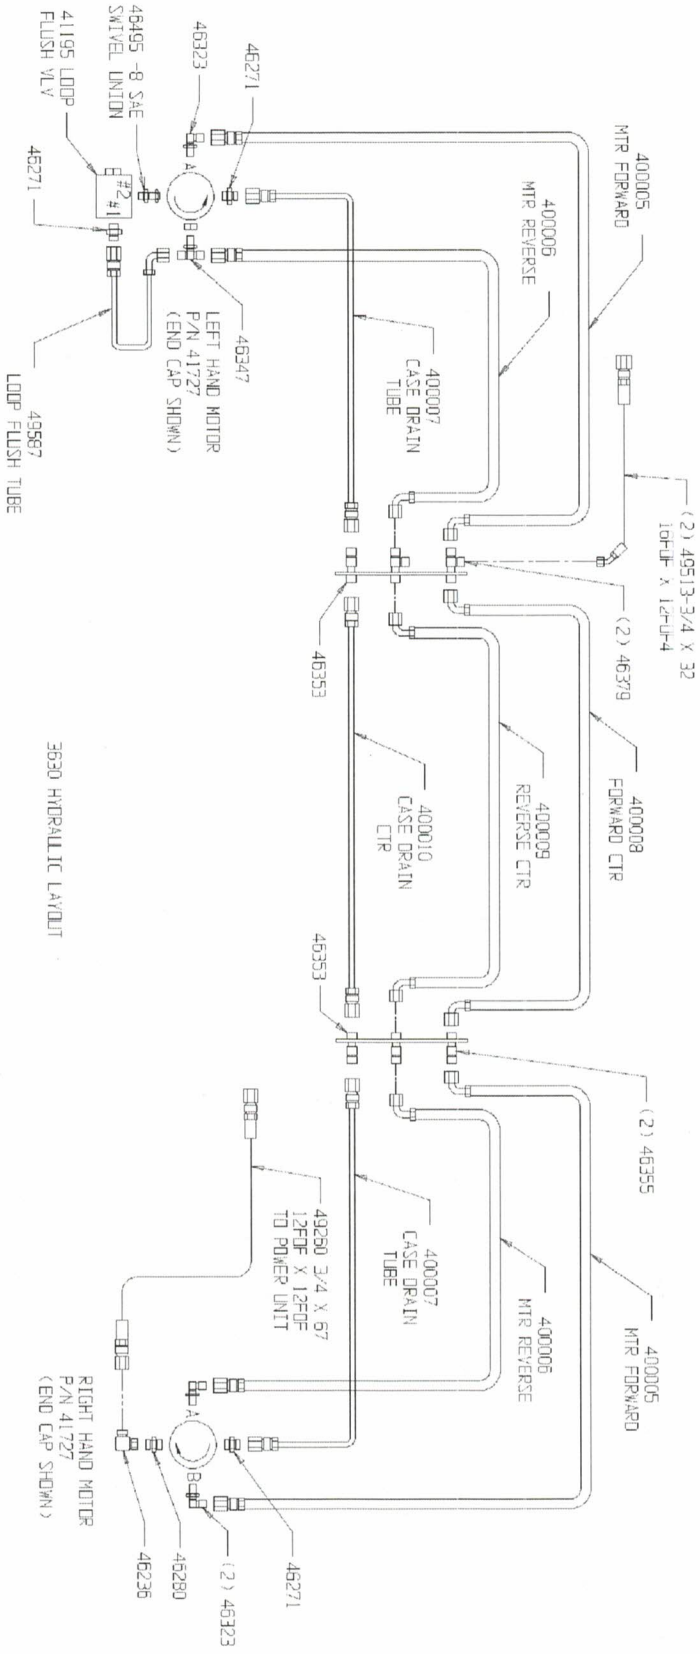

Thu Dec 08 20:00:40 UTC 2016

This Parts Catalog was printed on:

3630 HYDRAULIC LAYOUT