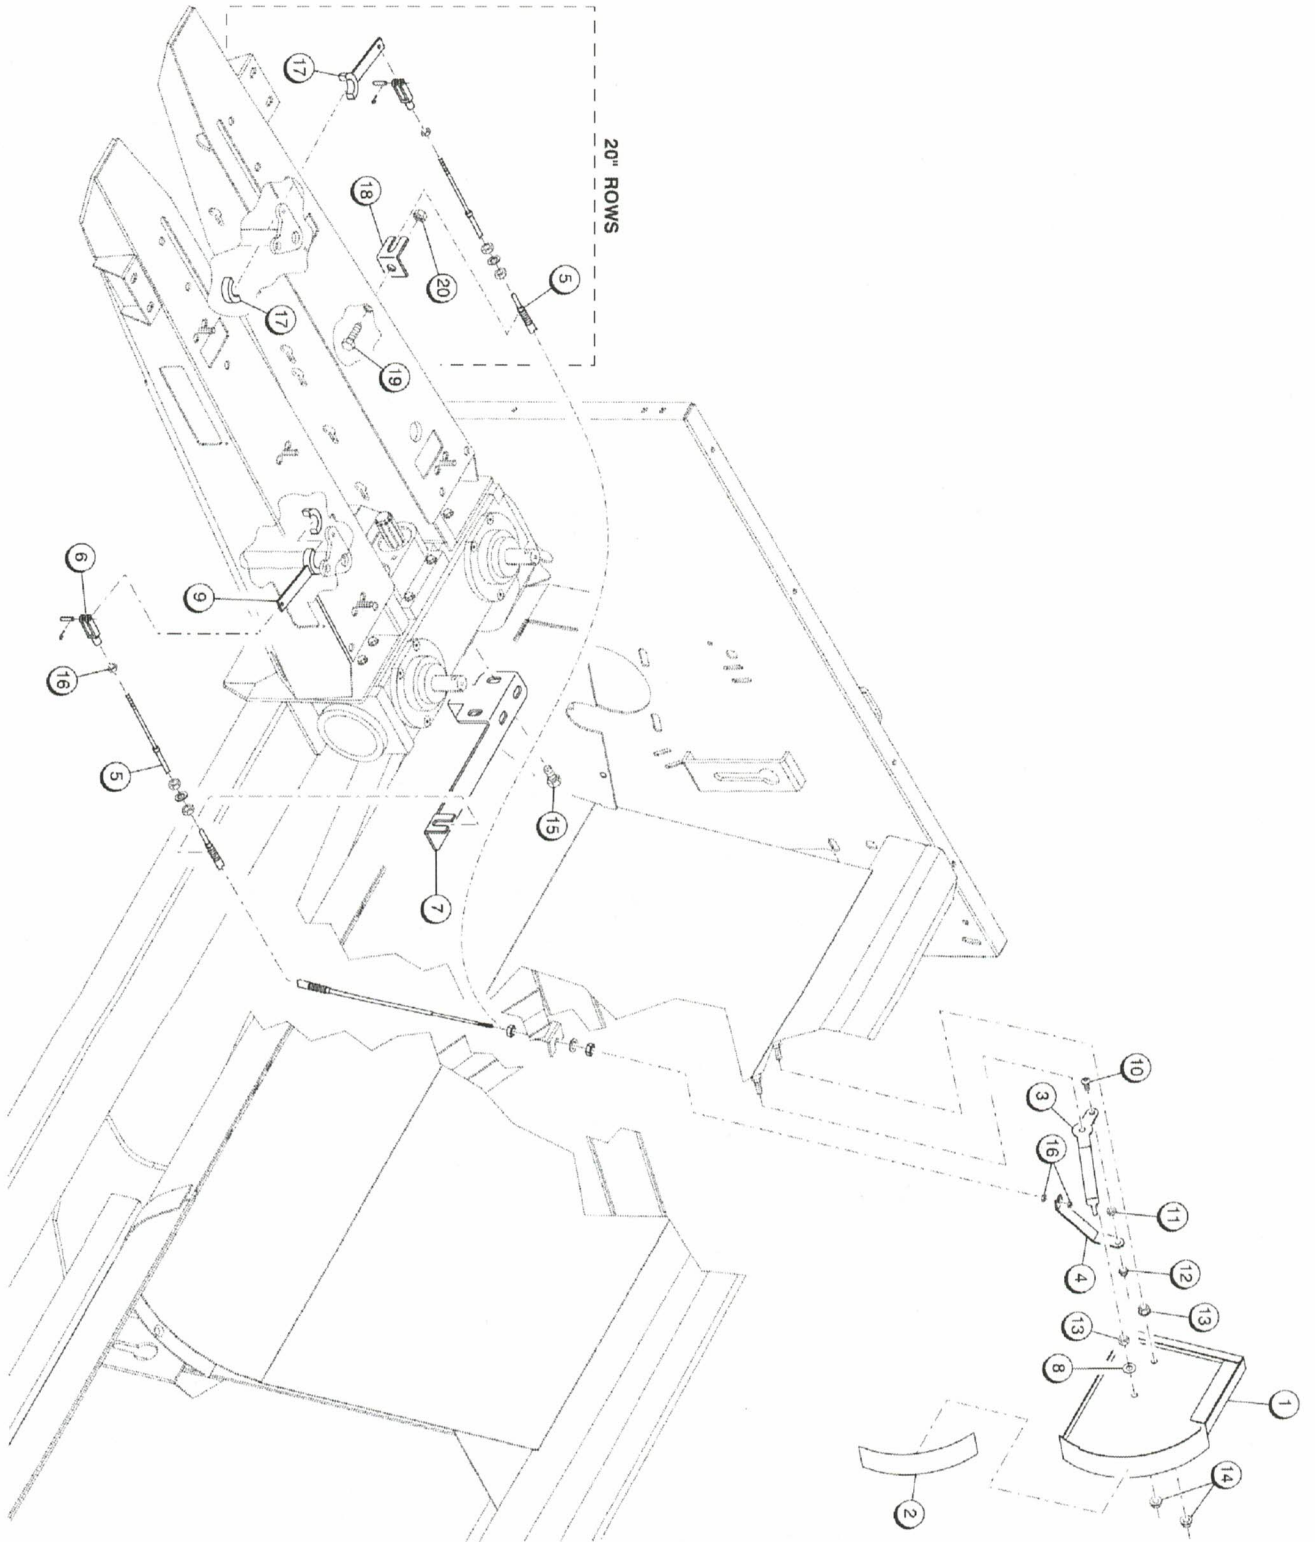

This Parts Catalog was printed on:

Thu Dec 08 20:00:48 UTC 2016

The information contained within could be updated at any time, please refer to OxbConnect for the latest version.

Item	Part No.	Name	Remarks	Qty	Uom
1	39038	INDICATOR ASSY,RASP 3000 SERIES		1	EA
2	90700	DECAL,RASP INDICATOR 3000 SERIES CORN HEADS		1	EA
2	90922	DECAL,RASP INDICATOR 20" HEADS ONLY, #S REVERSED		1	EA
3	39039	NEEDLE ASSY,RASP INDICTR 3000 SERIES		1	EA
3	311300	NEEDLE ASSY,RASP INDICAT OR (3440)-OFFSET		1	EA
4	39036	BRKT,RASP CABLE EXTENSN 3000 SERIES		1	EA
4.1	216547	COVER,RASP INDICATOR,20" FRONT ACTUATOR	NOT SHOWN	1	EA
5	54171	CABLE,RASP INDICATOR,B3 174-V-TT-6-66		1	EA
5	54510	CABLE,RASP ACTUATOR,B3 174-V-TT-6-78,3030W/BLNK		1	EA
6	51212	CLEVIS W/PIN #10-32 INTERNAL THREAD	INCLUDES PIN AND COTTER PIN	1	EA
7	39651	BRKT ASSY,REAR G-BOX MNT RASP CABLE,B-3		1	EA
7	312032	BRKT ASSY,REAR G-BOX MNT & RASP CABLE 3052 CNHD		1	EA
8	93603	WASHER,3/8,FLAT PLTD,ANS TYPE A,WIDE		1	EA
9	39045	LEVER ASSY,RASP CABLE ACTUATOR,3000 SERIES	INCLUDES SCREW	1	EA
10	94279	BHSCS,1/4-20X3/4,GR8 PLATED		1	EA
11	93501	NUT,1/4-20,HEX JAM,GR5 UNC,PLTD		1	EA
12	93559	LOCKNUT,1/4"-20 HEX	NYLOCK	1	EA
13	93518	NUT,3/8-16,SIDELOCK 2 WAY,GR C,PLTD	STOVER	2	EA
14	93523	NUT,3/8-16,WHIZLOC,GR5		2	EA
15	93341	HHWZ,1/2-13X1		2	EA
16	93471	NUT,10-32,HEX RH,PLTD		3	EA
17	310305	LEVER ASSY RASP CABLE ACTR,20"	INCLUDES SCREWS	1	EA
18	310304	MOUNT,SHORT RASP CABLE,20"		1	EA
19	93380	TRHDWZ,5/16-18X3/4,GR5 SER/FLANGE,PLTD		1	EA
20	93522	NUT,5/16-18,WHIZLOC ZN GR5		1	EA

This Parts Catalog was printed on:

Thu Dec 08 20:00:48 UTC 2016