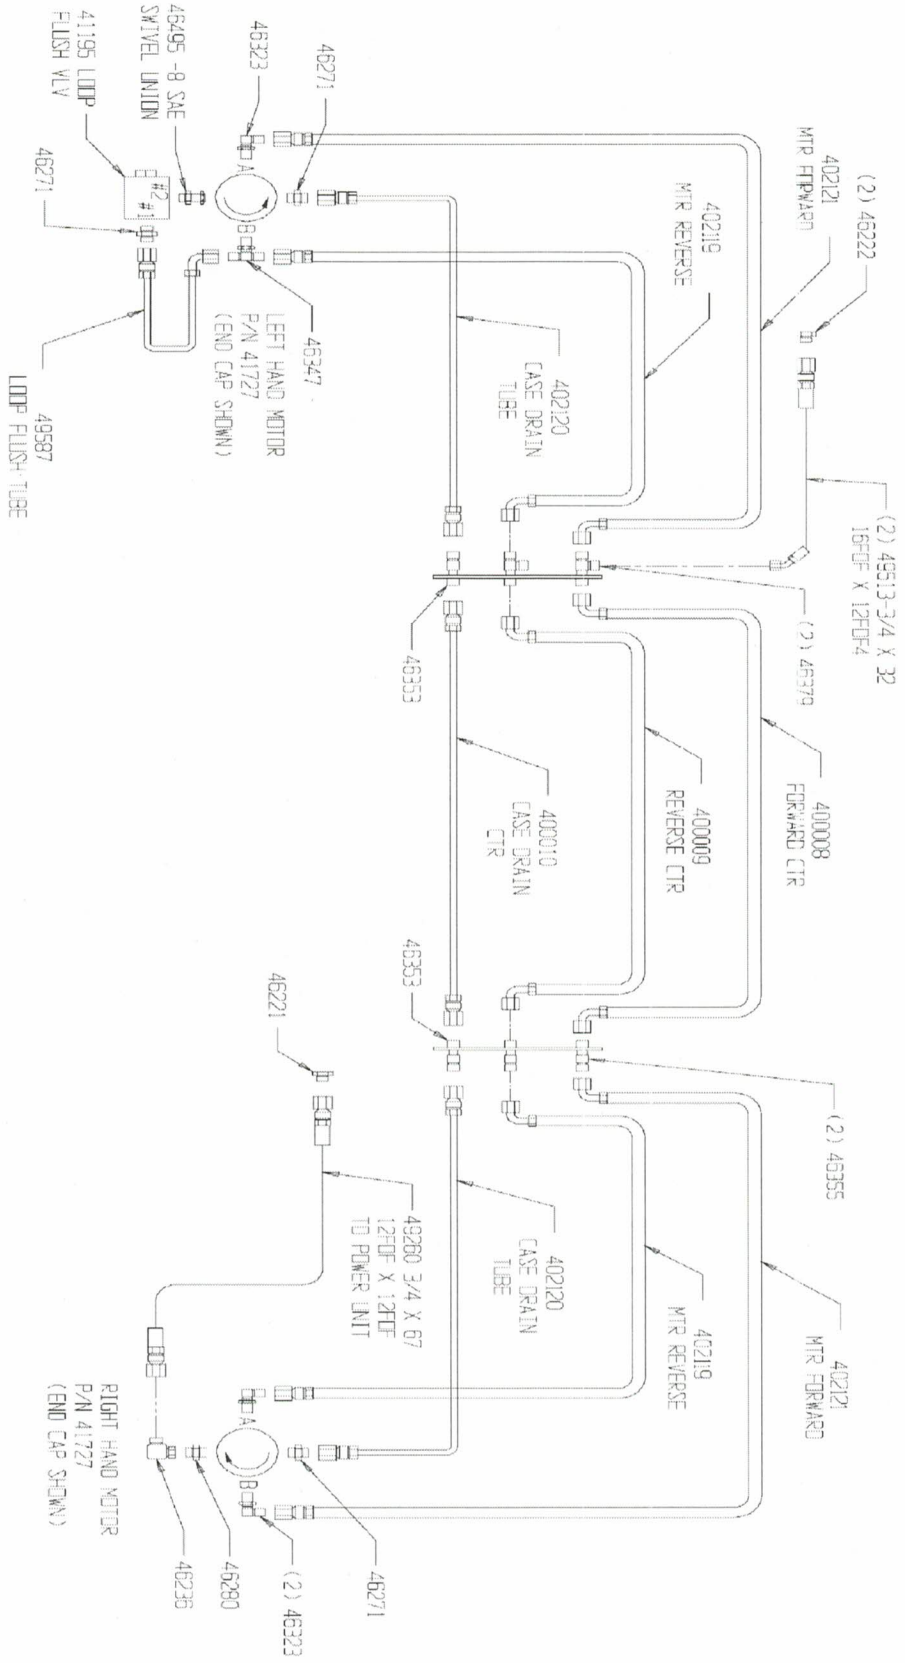

This Parts Catalog was printed on: Thu Dec 08 20:00:42 UTC 2016