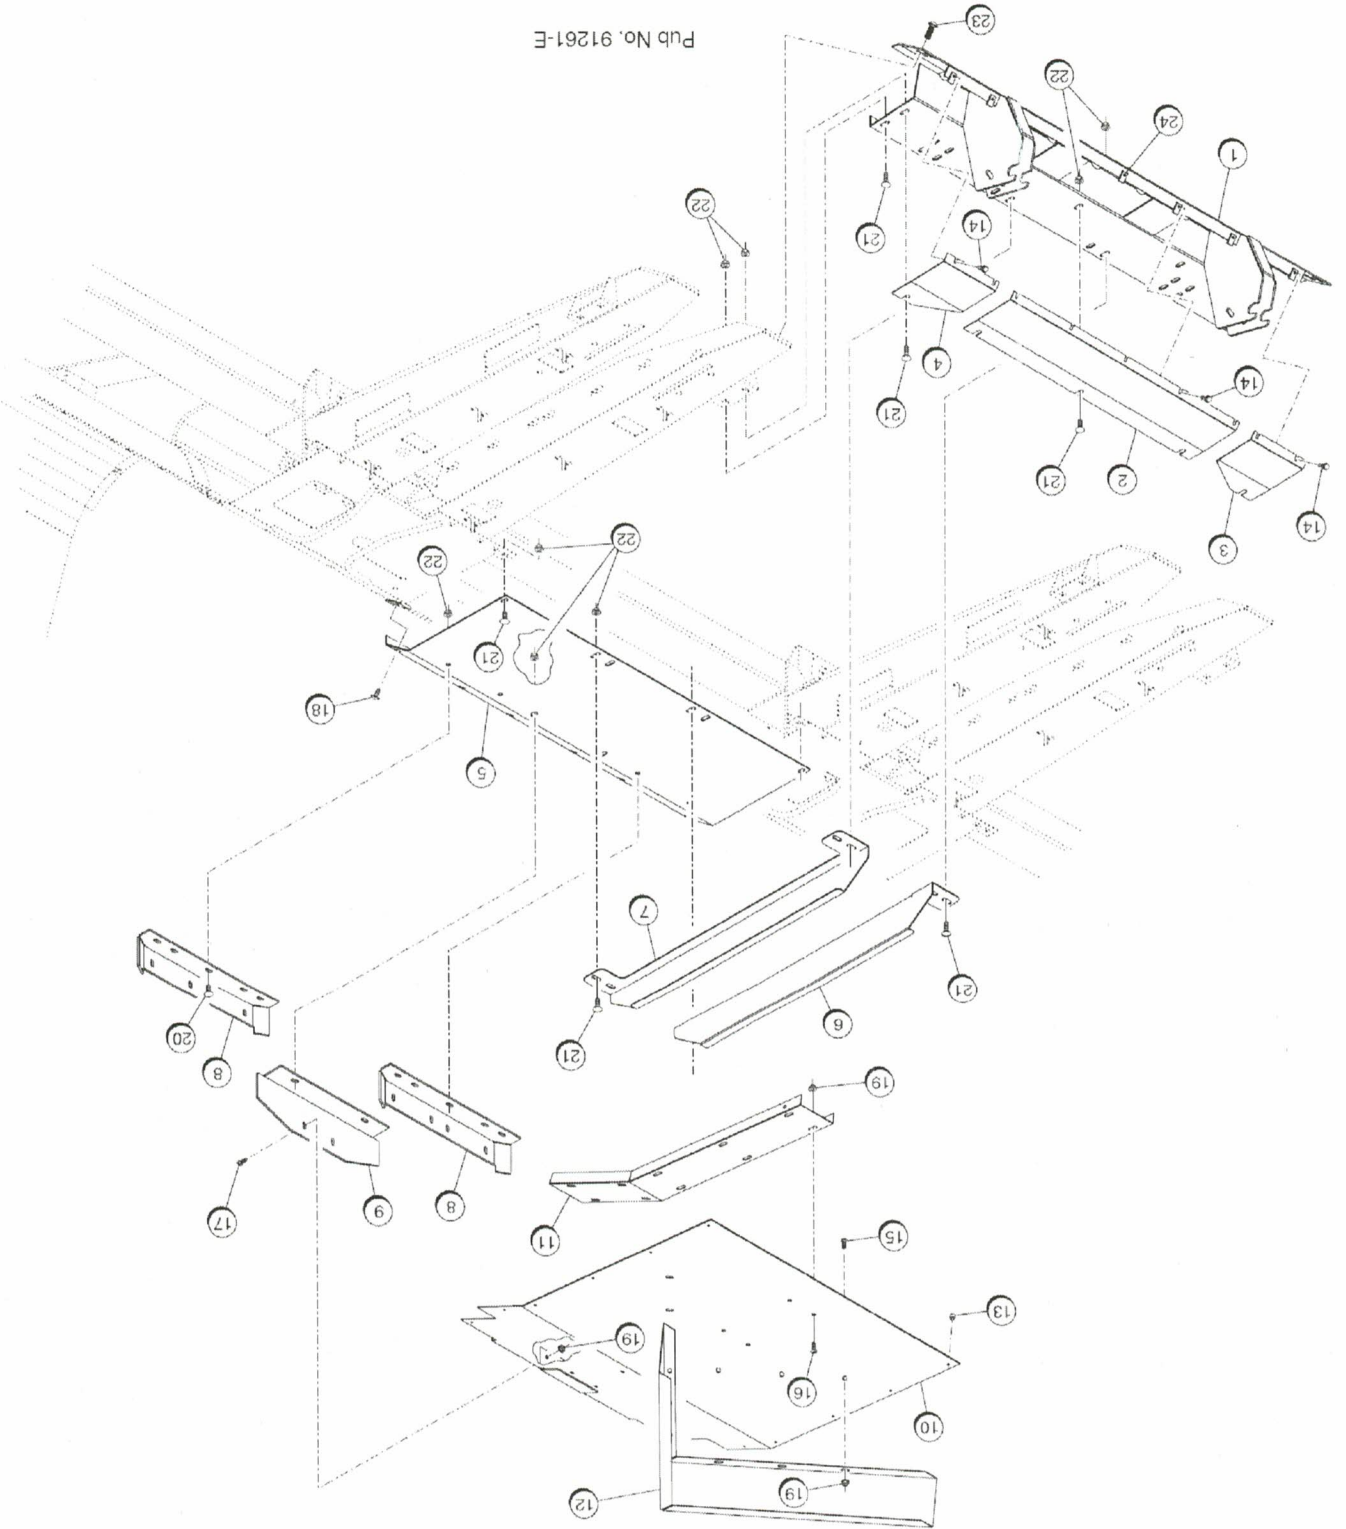

Pub No. 91261-E

This Parts Catalog was printed on:

Thu Dec 08 20:01:00 UTC 2016

The information contained within could be updated at any time, please refer to OxbowConnect for the latest version.

Item	Part No.	Name	Remarks	Qty	Uom
1	39145	ROWTIE, BLANK ROW 30" NOSE HGHT, 3000 SRS CNHD		1	EA
2	26461	COVER, BLANK ROW, ADJ ASSY 30", .98", 3000 SERIES		1	EA
3	25904	COVER, ADJUSTER ASSY, RH 30", 3000 SERIES		1	EA
4	25905	COVER, ADJUSTER ASSY, LH 30", 3000 SERIES		1	EA
5	26060	INTER ROW COVER, BLANK ROW, 30", 3000 SERIES CNHD		1	EA
6	39148	BRKT, ROW SEP SUPPORT, RH 30" BLANK ROW, 3000 SERIES		1	EA
7	39149	BRKT, ROW SEP SUPPORT, LH 30" BLANK ROW, 3000 SERIES		1	EA
8	38373	MOUNT, HINGE, 30" PLASTIC	PLASTIC	2	EA
9	39150	MNT, HINGE, BLANK ROW, 30" 3000 SERIES CNHD		1	EA
10	39153	COVER ASSY, BLANK ROW, 30" 3000 SERIES CNHD		1	EA
11	25975	STIFFNER, BLANK ROW, 30" 3000 SERIES CNHD		1	EA
12	22018	PANEL, BLANK ROW DEFL "V"		1	EA
13	94552	BUMPER, RUBBER, 3/16 NECK		12	EA
14	93381	HHWZ, 5/16-18X3/4, WZLK GR5, SER/FLANGE, PLTD		9	EA
15	93378	TRHDWZ, 5/16-18X1/2, GR5 SER/FLANGE, PLTD		6	EA
16	93379	TRHDWZ, 5/16-18X5/8, GR5 SER/FLANGE, PLTD		10	EA
17	93163	BOLT, CARR, 5/16-18X3/4 GR5, PLTD		2	EA
18	94409	BHSCS, 5/16-18X3/4 W/FLNG		8	EA
19	93522	NUT, 5/16-18, WHIZLOC ZN GR5		18	EA
20	94166	3/8NC x 3/4 HEX HEAD FLANGE BOLT		4	EA
21	93188	BOLT, CARR, 3/8-16X3/4 GR5, PLTD		5	EA
22	93523	NUT, 3/8-16, WHIZLOC, GR5		21	EA
23	94496	BHSCS, 1/2-13X1-1/4, GR5 PLTD		4	EA
24	93546	NUT, 5/16-18, SPEED GRIP, 100-.134, REACH, 625		9	EA

Comments for Page: BLANK ROW COMPONENTS

NOTE: A KIT IS AVAILABLE TO CONVERT THE BLANK ROW TO A 30" LIVE ROW FOR SEED CORN (WITH 8-BLADE SEED CORN KNIFE ROLLS) ORDER KIT P/N 61378.

This Parts Catalog was printed on:

Thu Dec 08 20:01:01 UTC 2016

The information contained within could be updated at any time, please refer to OxboConnect for the latest version.