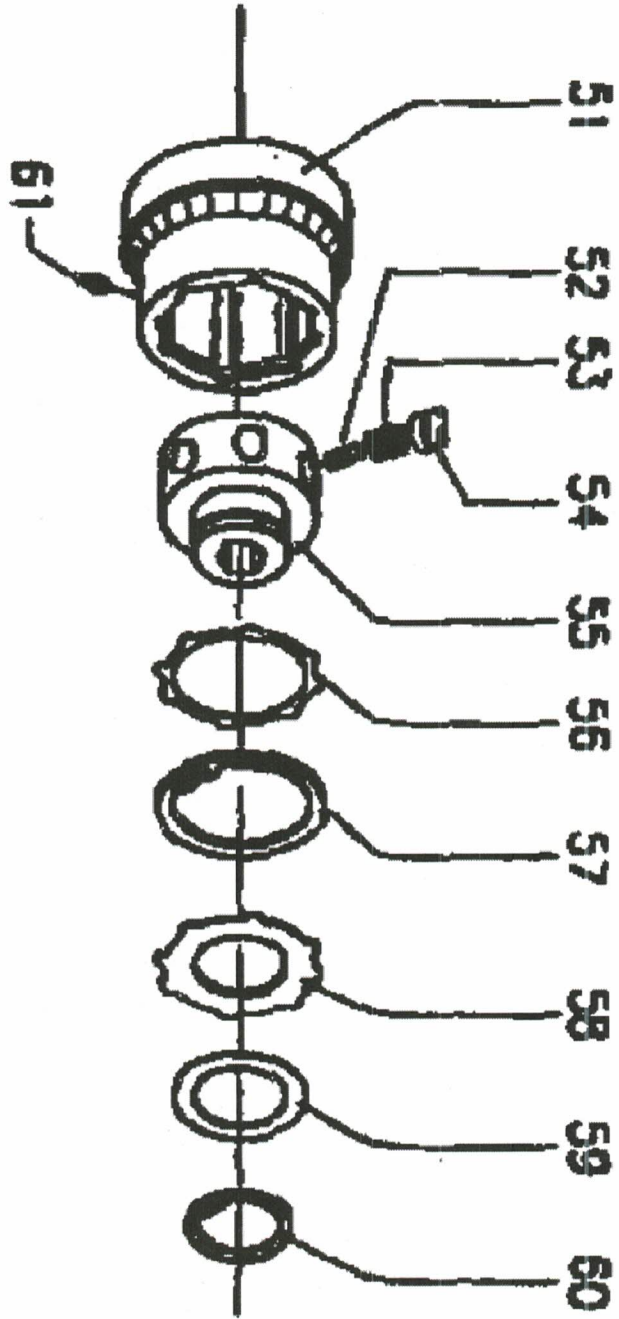

This Parts Catalog was printed on:
Thu Dec 08 20:00:28 UTC 2016

The information contained within could be updated at any time, please refer to OxbowConnect for the latest version.

This Parts Catalog was printed on:

Thu Dec 08 20:00:28 UTC 2016

The information contained within could be updated at any time, please refer to OxbConnect for the latest version.

11

Item	Part No	Name	Remarks	Qty	Uom
-	57976	CLUTCH ASSY,AUGER WLTS 5,6, & 7 ROW,210 FT LBS	INCLUDES ITEMS 51 THRU 61, FOR MODELS 3620, 3620-40, 3622, 3655, 3630, 3638, 3652, 3670, 3680, 3690, 3730, 3740, 3770	A.R.	EA
51	54259	CLUTCH HOUSING,AUGER SINGLE ROW, COMER		1	EA
52	54573	SPRING,INNER,AUGER AND ROW CLUTCH, COMER		4	EA
53	54260	SPRING,OUTER,AUGER AND ROW CLUTCH, COMER		8	EA
54	54261	CAM,RADIAL PIN CLUTCH COMER ONLY, 3000 CNHDS		8	EA
55	54263	HUB,1-1/4 HEX,AUGER SINGLE ROW,COMER		1	EA
56	51233	THRUST RING,CLUTCH WALTERSCHIED OR COMER		1	EA
57	54265	RETAINING RING,INTERNAL COMER CLUTCH		1	EA
58	55067	SEAL,CLUTCH GREASE 3000 SERIES CNHDS,COMER		1	EA
59	55068	WASHER,2.185X2.677X.036 COMER CLUTCH		1	EA
60	54384	RETAINING RING,EXTERNAL COMER GBOX,20.00ID		1	EA
61	94698	ZERK 6MMX1EXTRA STXSHORT W/BALL CHECK,COMER CLTCH		1	EA