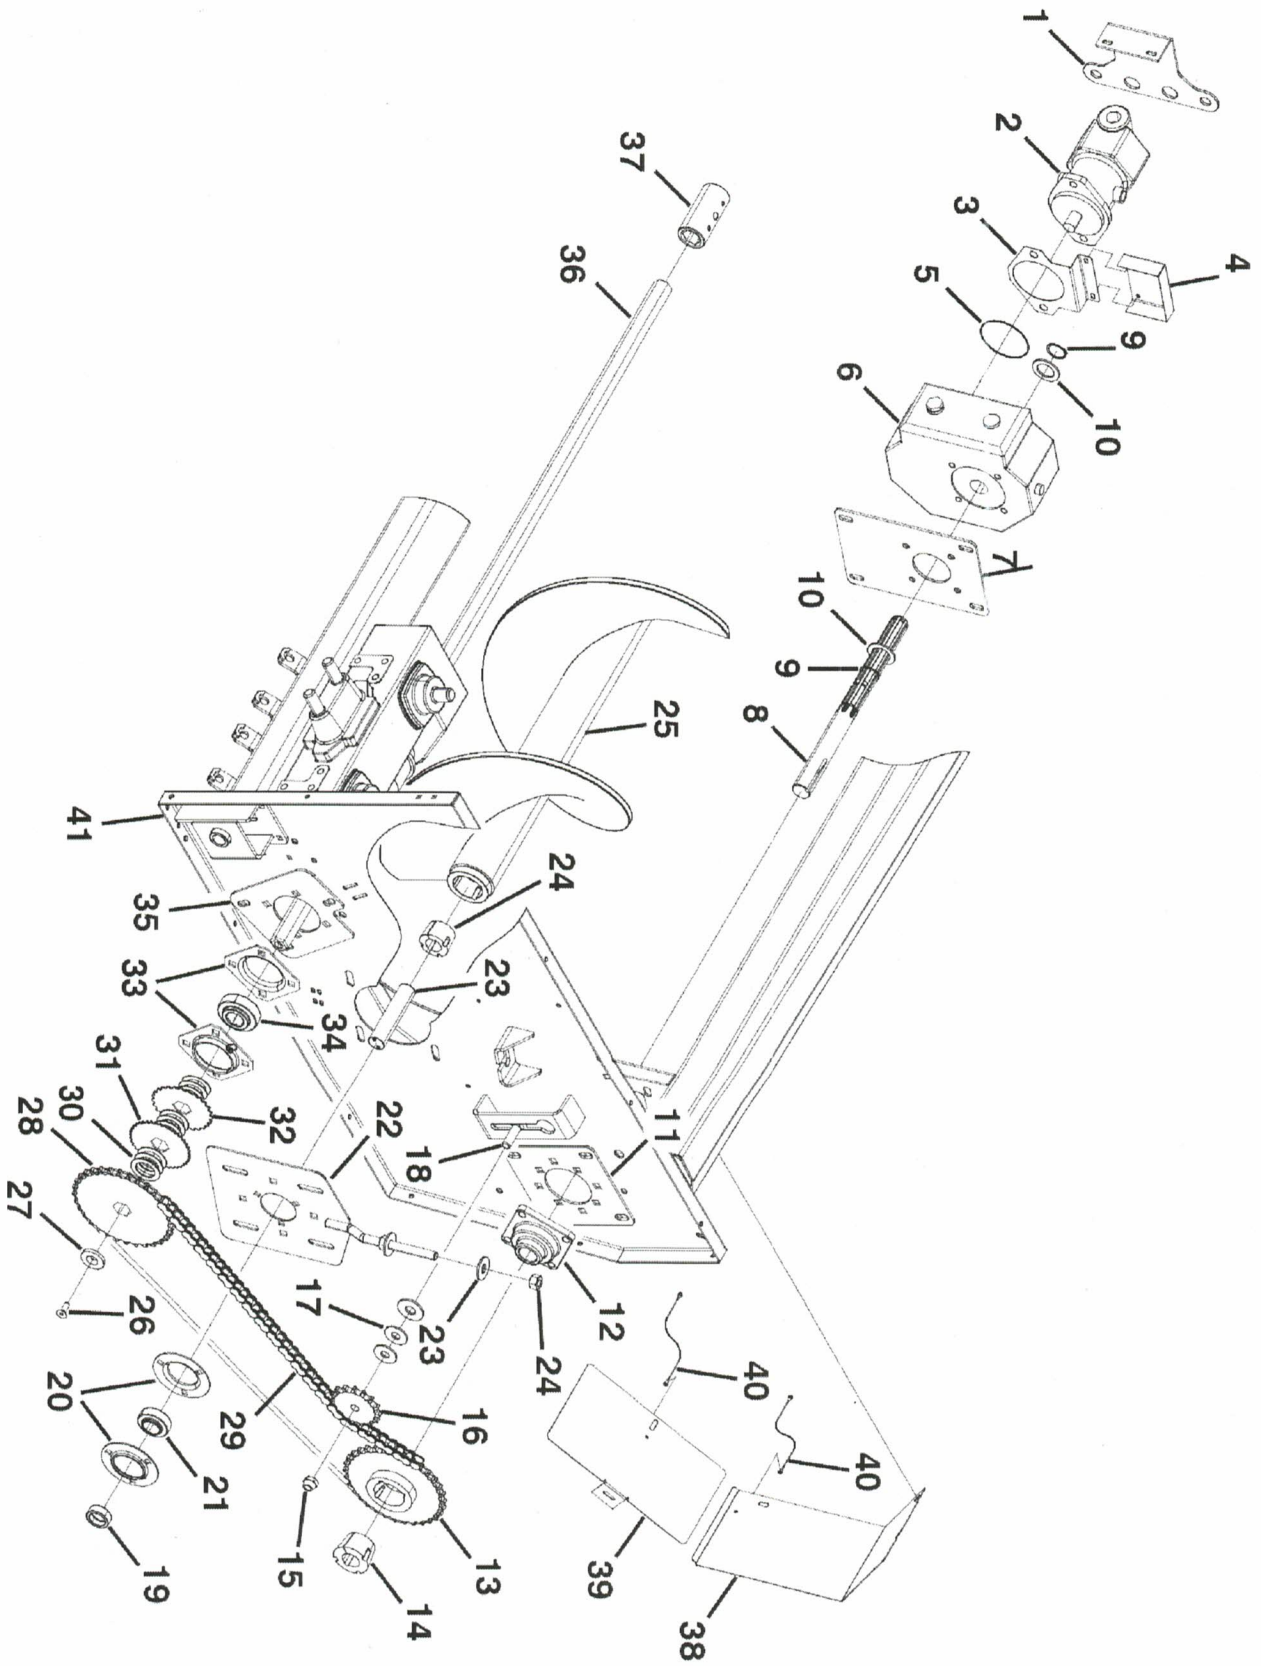

This Parts Catalog was printed on:

Thu Dec 08 20:00:20 UTC 2016

The information contained within could be updated at any time, please refer to OxbConnect for the latest version.

Item	Part No.	Name	Remarks	Qty	Uom
1	212111	BULKHEAD, HYD HOSES (2)-120FS, BOLT	USED ON HYDRAULIC DRIVEN CORN HEADS	1	EA
2	41727	MTR, PISTON, 041CC 13T SHAFT, EATON MD		1	EA
2.1	93913	HHCS, M14X2, 30MM, 8.8 BLACK		2	EA
2.2	93581	WASHER, 9/16, SPLIT LOCK PLTD		2	EA
2.3	93606	WASHER, 9/16, FLAT PLTD, ANS TYPE A, WIDE		2	EA
2.4	41726	HOUSING ASSY-P/N 41727 (MOTOR) 2 DRAIN		A.R.	EA
2.5	41435	SHAFT, 13T 16/32DP, FOR EATON MD MOTORS		A.R.	EA
2.6	41382	SHAFT SEAL, FOR EATON MD MOTORS		A.R.	EA
2.7	41383	HOUSING O-RING, EATON MTR -155 4X4-3/16X3/32		A.R.	EA
2.8	41384	SEAL KIT, FOR EATON MD MOTORS	INCLUDES SHAFT SEAL AND O-RING	A.R.	EA
3	37872	BRKT, INPUT SHAFT GUARD MOUNT, FOLDING CORN HEAD		1	EA
3.1	94817	U-NUT, PANEL NUT, 1/4-20		2	EA
4	212124	PANEL, INPUT SHAFT GUARD B&P GEARBOX		1	EA
4.1	93376	HHWZ, 1/4-20X1/2, G5 HHCS, SERRATED FLANGE, PLT		2	EA
5	41908	O-RING, 4ODX116W		1	EA
6	55990	GEARBOX, CORNHREAD DRIVE B&P, 3.57:1 REDUCTION	REFER TO HEADER DRIVE GEARBOX ILLUSTRATION	1	EA
6.1	93903	HHCS, M12X20MM, GR8.8, PLT		4	EA
7	212102	MOUNT PLATE, GEARBOX 3000 SERIES W/B&P BOX		1	EA
8	56265	SHAFT, GEARBOX OUTPUT SPLN, 1-3/8-6&1-3/8 KEYED		1	EA
9	94421	RING, RETAINING, 1-3/8 EXT		2	EA
10	93620	BUSH, MACH, 1-3/8X14GA PLTD, NARROW RIM		2	EA
10	98805	BUSH, MACH, 1-3/8X10GA PLTD, NARROW RIM		A.R.	EA
11	25882	PLT, BRG SUPPORT, PTO 3000 SERIES W/HEX SHAFT		1	EA
12	50083	BRG, 1-3/8 4BF GRS COLLAR REPLAC	INCLUDES CAST HOUSING, BEARING AND LOCK COLLAR	1	EA
12.1	50263	BRG, 1-3/8 INSERT FAFNIR		A.R.	EA
12.2	50277	BRG, 1-3/8 COLLAR LOCK		A.R.	EA
13	50227	SPROCKET, ROW GATHERING UNIT DRIVE, 60 TLB 32H FOR 2012 HUB	OPTIONAL	1	EA
13	50019	SPROCKET, ROW GATHERING UNIT DRIVE, 60 TLB 36H FOR 2012 HUB	OPTIONAL	1	EA
13	50802	SPKT, 60BTL40H 2012 HUB -	OPTIONAL	1	EA
14	50297	BUSH, TLB, 2012X1-3/8	INCLUDES SET SCREWS	1	EA
14.1	50912	KEY, 5/16SQX1-1/4		1	EA
15	93514	NUT, 5/8-11, TOP LOCK 1-WAY, GR C, PLTD	TOP LOCK	1	EA

This Parts Catalog was printed on:

Thu Dec 08 20:00:20 UTC 2016

The information contained within could be updated at any time, please refer to OxbConnect for the latest version.