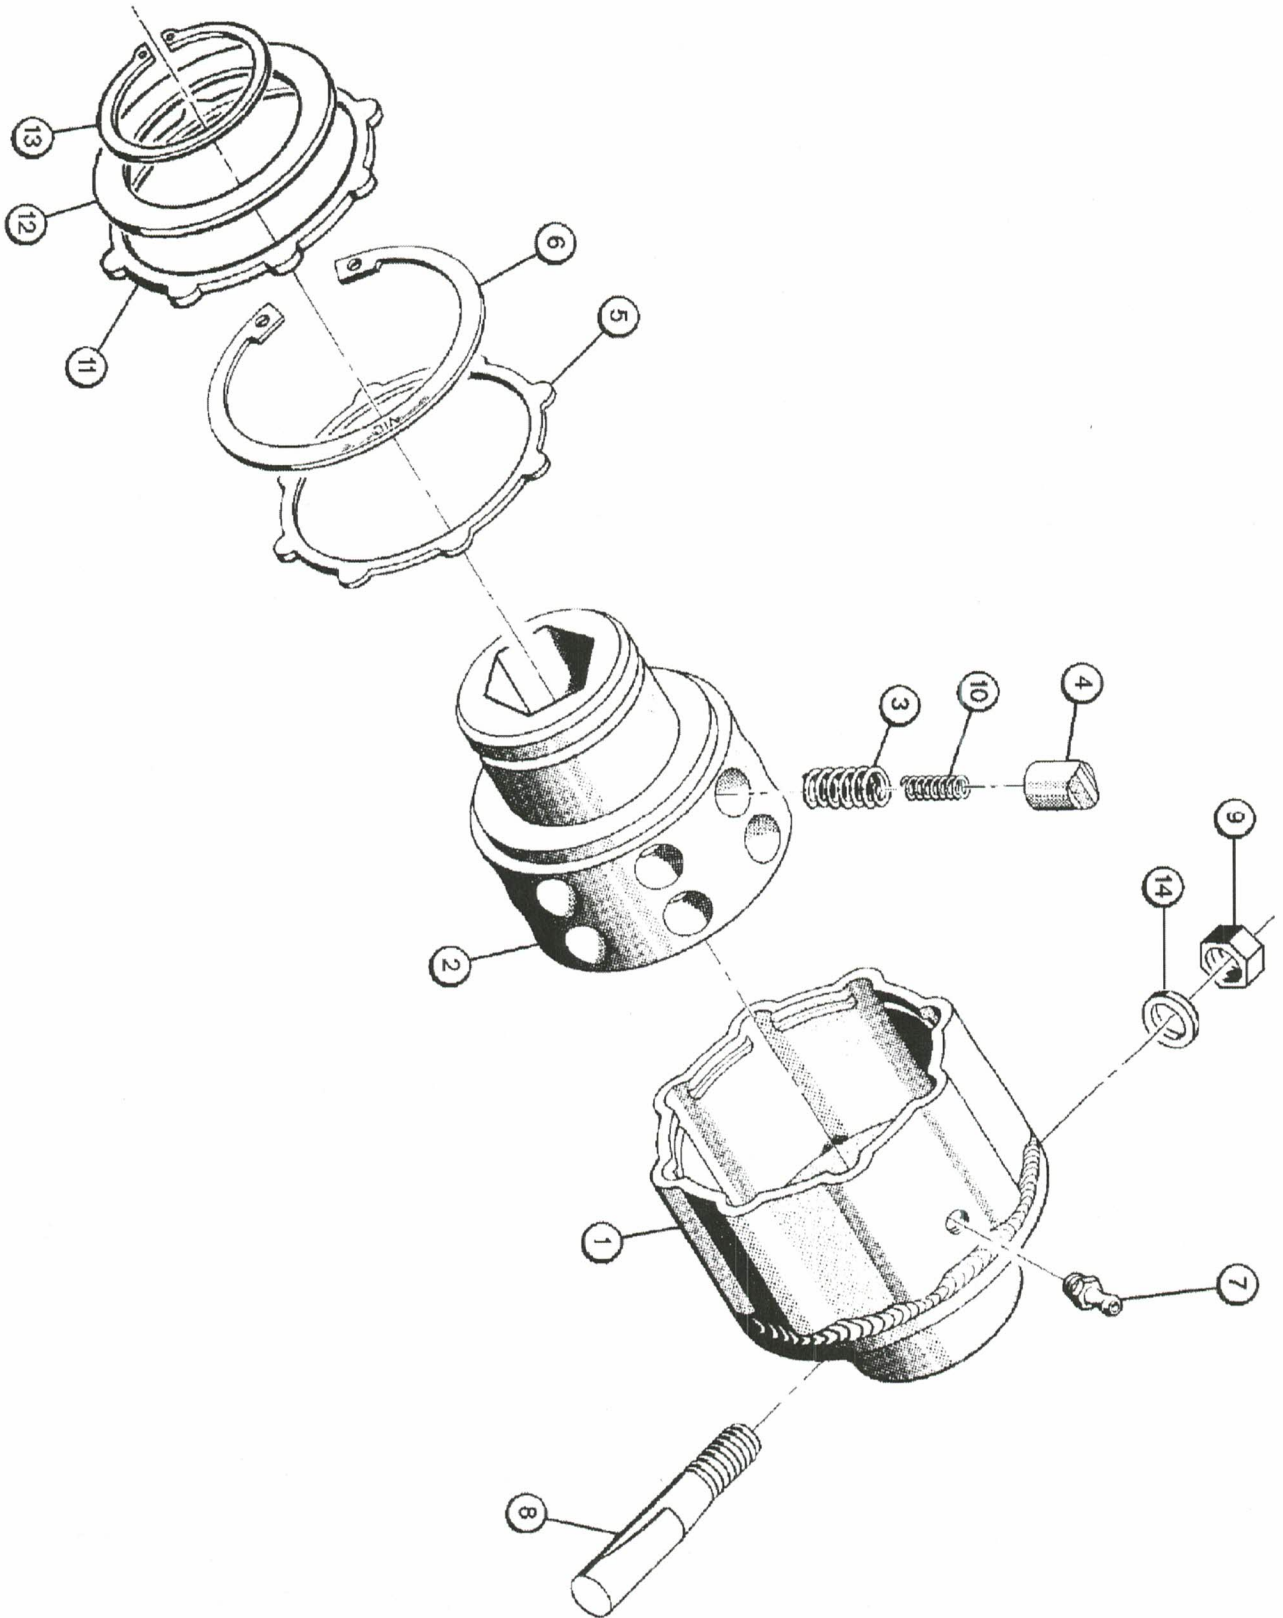

This Parts Catalog was printed on:
Thu Dec 08 20:00:28 UTC 2016

The information contained within could be updated at any time, please refer to OxbConnect for the latest version.

This Parts Catalog was printed on: Thu Dec 08 20:00:28 UTC 2016

Item	Part No.	Name	Remarks	Qty	Uom
-	53987	CLUTCH ASSY,ROW,RADIALPN 3000 SERIES CNHDS,COMER	INCLUDES ITEMS 1 THRU 8	1	EA
1	54258	CLUTCH HOUSING,GEARBOX DOUBLE ROW, COMER		1	EA
2	54262	HUB,1-1/4 HEX,ROW UNIT DOUBLE ROW,COMER		1	EA
3	54260	SPRING,OUTER,AUGER AND ROW CLUTCH, COMER		16	EA
4	54261	CAM,RADIAL PIN CLUTCH COMER ONLY, 3000 CNHDS		16	EA
5	51233	THRUST RING,CLUTCH WALTERSCHIED OR COMER		1	EA
6	54265	RETAINING RING,INTERNAL COMER CLUTCH		1	EA
7	94698	ZERK,6MMX1EXTRA STXSHORT W/BALL CHECK,COMER CLTCH		1	EA
8	94556	PIN ASSY,GEARBOX CLUTCH COMER,W/WASHER & NUT	INCLUDES WASHER AND NUT	1	EA
9	94676	NUT,M12X1,25P,TOP LOCK PLTD	TOPLOCK	1	EA
10	54573	SPRING,INNER,AUGER AND ROW CLUTCH, COMER		16	EA
11	55067	SEAL,CLUTCH GREASE 3000 SERIES CNHDS,COMER		1	EA
12	55068	WASHER,2.185X2.677X.036 COMER CLUTCH		1	EA
13	54384	RETAINING RING,EXTERNAL COMER GBOX,20.00ID		1	EA
14	94779	WASHER,M12,FLAT,DIN1440 ZN PLTD, 12MMX25MMX3MM		1	EA