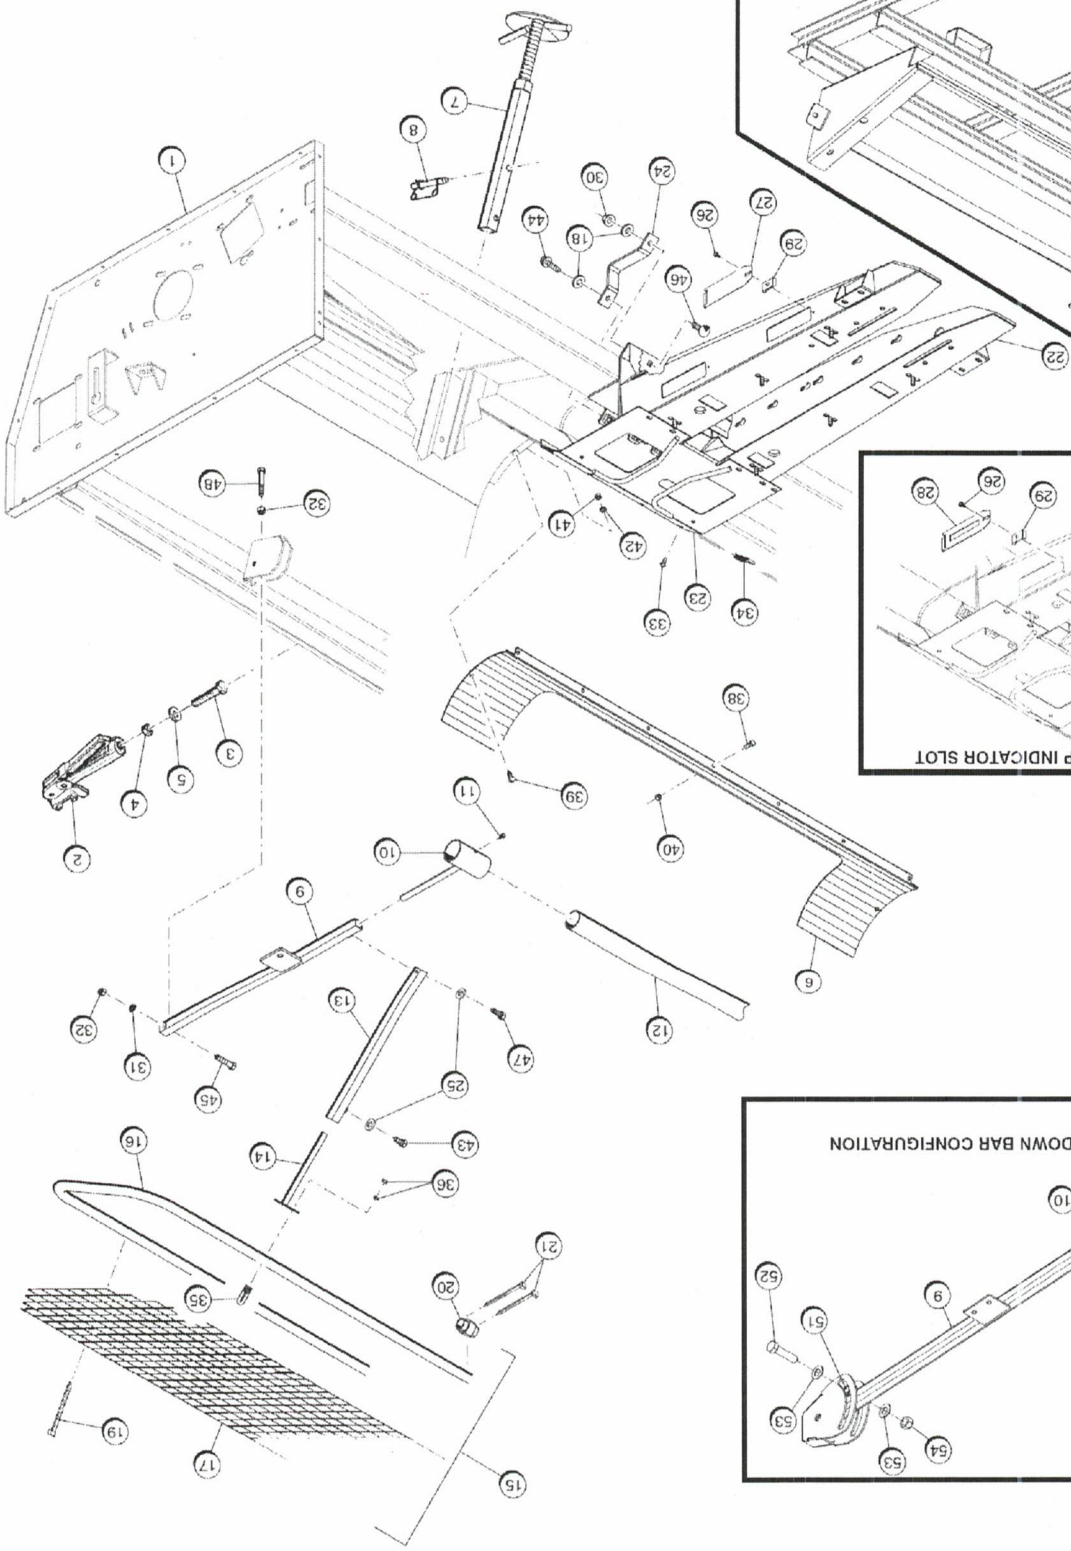

This Parts Catalog was printed on:
Thu Dec 08 20:00:10 UTC 2016

The information contained within could be updated at any time, please refer to OxbConnect for the latest version.

This Parts Catalog was printed on:
Thu Dec 08 20:00:11 UTC 2016

Item	Part No.	Name	Remarks	Qty	Uom
16	10605	FRAME,3530,AUGER COVER 3440 O		1	EA
16	315403	FRAME,AUGER COVER,8" 3460		1	EA
16	11128	FRAME,1470,AUGER COVER -		1	EA
16	10602	FRAME,1430,AUGER COVER -		1	EA
16	10603	FRAME,1436,AUGER COVER -		2	EA
16	10605	FRAME,3530,AUGER COVER 3440 O		1	EA
16	10605	FRAME,3530,AUGER COVER 3440 O		1	EA
16	10605	FRAME,3530,AUGER COVER 3440 O		1	EA
16	10610	FRAME,1736,AUGER COVER -		1-2	EA
16	10776	FRAME,1534,AUGER COVER -		1	EA
16	10603	FRAME,1436,AUGER COVER -		2	EA
16	10604	FRAME,1438,AUGER COVER -		1	EA
16	10602	FRAME,1430,AUGER COVER -		1	EA
16	10603	FRAME,1436,AUGER COVER -		1	EA
16	10605	FRAME,3530,AUGER COVER 3440 O		1	EA
16	10606	FRAME,1630,AUGER COVER -		1	EA
16	11128	FRAME,1470,AUGER COVER -		1	EA
16	10776	FRAME,1534,AUGER COVER -		1	EA
16	12561	FRAME,3680,AUGER COVER -		1	EA
16	10859	FRAME,AUGER COVER 1770CS		1	EA
16	10609	FRAME,1730,AUGER COVER -		1	EA
16	10612	FRAME,1930,AUGER COVER -		2	EA
16	10859	FRAME,AUGER COVER 1770CS		1	EA
16	10776	FRAME,1534,AUGER COVER -		1	EA
16	10606	FRAME,1630,AUGER COVER -		1	EA
16	10611	FRAME,1830,AUGER COVER -		1	EA
16	10615	FRAME,1838,AUGER COVER -		2	EA
16	10612	FRAME,1930,AUGER COVER -		2	EA
16	10610	FRAME,1736,AUGER COVER -		1-2	EA
16	10602	FRAME,1430,AUGER COVER -		2	EA
16	10613	FRAME,1030,AUGER COVER -		2	EA
16	10609	FRAME,1730,AUGER COVER -		1	EA
16	10604	FRAME,1438,AUGER COVER -		1	EA
16	10613	FRAME,1030,AUGER COVER -		2	EA
16	10603	FRAME,1436,AUGER COVER -		2	EA
16	10605	FRAME,3530,AUGER COVER 3440 O		2	EA