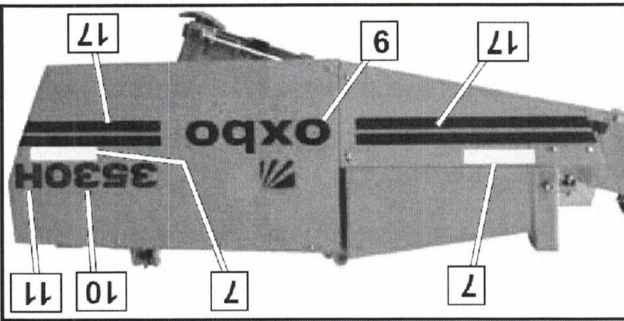

This Parts Catalog was printed on:
Thu Dec 08 20:00:04 UTC 2016

The information contained within could be updated at any time, please refer to OxboConnect for the latest version.

This Parts Catalog was printed on:
Thu Dec 08 20:00:04 UTC 2016

Item	Part No.	Name	Remarks	Qty	Uom
10	92378	DECAL,MODEL #3630 BLUE 3.5"		2	EA
10	92379	DECAL,MODEL #3638 BLUE 3.5"		2	EA
10	92380	DECAL,MODEL #3670 BLUE 3.5"		2	EA
10	92381	DECAL,MODEL #3680 BLUE 3.5"		2	EA
10	92534	DECAL,MODEL #3690 BLUE 3.5"		2	EA
10	92382	DECAL,MODEL #3730 BLUE 3.5"		2	EA
10	92392	DECAL,MODEL #3740 BLUE 3.5"		2	EA
10	92393	DECAL,MODEL #3770 BLUE 3.5"		2	EA
10	92394	DECAL,MODEL #3820 BLUE 3.5"		2	EA
10	92395	DECAL,MODEL #3822 BLUE 3.5"		2	EA
10	92397	DECAL,MODEL #3830 BLUE 3.5"		2	EA
10	92938	DECAL,MODEL #3836 BLUE 3.5"		2	EA
10	92402	DECAL,MODEL #3838 BLUE 3.5"		2	EA
10	92403	DECAL,MODEL #3930 BLUE 3.5"		2	EA
10	92405	DECAL,MODEL #3970 BLUE 3.5"		2	EA
10	92356	DECAL,MODEL #3022 BLUE 3.5"		2	EA
10	92357	DECAL,MODEL #3030 BLUE 3.5"		2	EA
10	92358	DECAL,MODEL #3052 BLUE 3.5"		2	EA
10	92521	DECAL,MODEL #3070 3.5" BLUE		2	EA
10	92007	DECAL,MODEL #3080 BLUE 3.5"		2	EA
10	92359	DECAL,MODEL #3160 BLUE 3.5"		2	EA
10	920012	DECAL,MODEL #3260 BLUE 3.5"		2	EA
11	92390	DECAL,"H" BLUE 3.5"	USED WHEN HYDRAULIC DRIVES ARE INSTALLED ON CORN HEADS	2	EA
12	90700	DECAL,RASP INDICATOR 3000 SERIES CORN HEADS		1	EA
12	90922	DECAL,RASP INDICATOR 20" HEADS ONLY, #S REVERSED		1	EA
12	92972	DECAL,SCALE 7/8 TI 2-1/4 1-1/2" X 4"		1	EA
12	92973	DECAL,SCALE 7/8 TO 2-1/4 1-1/2" X 6-1/2"		1	EA
13	92440	DECAL,SPANISH TRANS OF 90740	SPANISH	1	EA
13	92153	DECAL,FRENCH TRANS OF 90740	FRENCH	1	EA
13	90740	DECAL,"IMPORTANT-CHECK GEARBOX..."		1 PER ROW	EA
13	92888	DECAL,GERMAN TRANS OF 90740 GEARBOX LUBE		1 PER ROW	EA
13	92153	DECAL,FRENCH TRANS OF 90740		1 PER ROW	EA
13	92882	DECAL,HUNGARIAN TRANS OF 90740 GEARBOX LUBE		1 PER ROW	EA