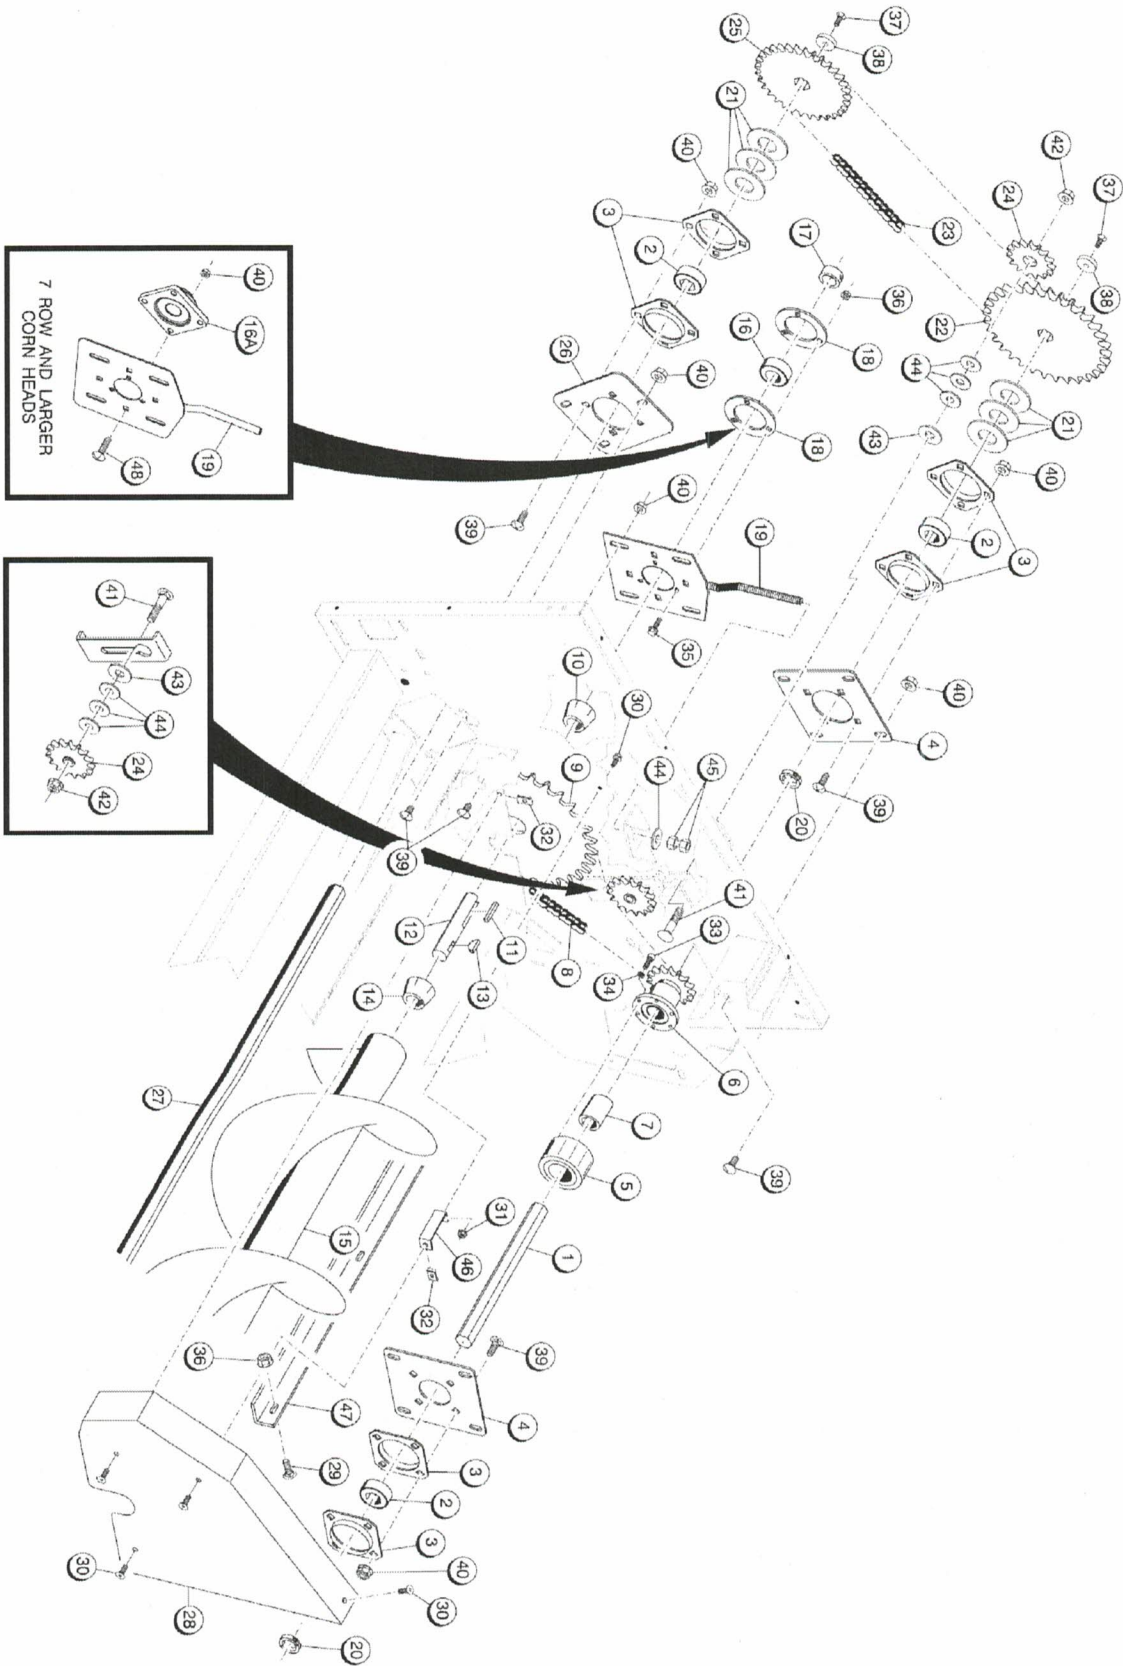

This Parts Catalog was printed on:
Thu Dec 08 20:00:15 UTC 2016

The information contained within could be updated at any time, please refer to OxboConnect for the latest version.

This Parts Catalog was printed on:
Thu Dec 08 20:00:16 UTC 2016

Item	Part No.	Name	Remarks	Qty	Uom
47	310194	ANGLE,AUGER SCRAPER,RH		1	EA
47	216361	ANGLE,AUGER SCRAPER 3820 CNHD		2	EA
47	39906	ANGLE, AUGER SCRAPER, RH 3436, 3000 SERIES		1	EA
47	219043	ANGLE,AUGER SCRAPER 3660 CNHD		2	EA
47	217020	ANGLE,AUGER SCRAPER 3580 CNHD		2	EA
47	39897	ANGLE, AUGER SCRAPER, RH 3630, 3000 SERIES		1	EA
47	39914	ANGLE, AUGER SCRAPER, RH 3638, 3000 SERIES		1	EA
47	39912	ANGLE, AUGER SCRAPER, RH 3670, 3000 SERIES		1	EA
47	39929	ANGLE, AUGER SCRAPER, RH 3680		1	EA
47	219755	AUGER SCRAPER,3690		2	EA
47	39895	ANGLE, AUGER SCRAPER, RH 3730, 3000 SERIES		1	EA
47	39893	ANGLE, AUGER SCRAPER, RH 3930,3740, 3000 SERIES		1	EA
47	310230	ANGLE,AUGER SCRAPER,RH 3770,3000 SERIES CNHDS		1	EA
47	216361	ANGLE,AUGER SCRAPER 3820 CNHD		2	EA
47	39910	ANGLE, AUGER SCRAPER, RH 3822, 3000 SERIES		1	EA
47	39762	ANGLE, AUGER SCRAPER, LH 3830,3000 SERIES		1	EA
47	228483	ANGLE,AUGER SCRAPER RH 3836 3000 SERIES CNHD		1	EA
47	310778	ANGLE,AUGER SCRAPER RH 3838 CNHD		1	EA
47	39893	ANGLE, AUGER SCRAPER, RH 3930,3740, 3000 SERIES		1	EA
47	39908	ANGLE, AUGER SCRAPER, RH 3970, 3000 SERIES		1	EA
47	310151	ANGLE, AUGER SCRAPER, RH 3022,3000 SERIES		1	EA
47	39901	ANGLE, AUGER SCRAPER, RH 3030, 3000 SERIES		1	EA
47	39895	ANGLE, AUGER SCRAPER, RH 3730, 3000 SERIES		1	EA
47	219568	ANGLE,AUGER SCRAPER 3070 CORNHED		2	EA
47	39901	ANGLE, AUGER SCRAPER, RH 3030, 3000 SERIES		2	EA
47	215489	ANGLE,AUGER SCRAPER 3160 CNHD		2	EA
47	229876	ANGLE,RH AUGER SCRAPER 3260 CORNHED		2	EA
48	94619	BOLT,CARR,1/2-13X1-1/4 GR5,PLTD,LOW SHOULDER		4	EA