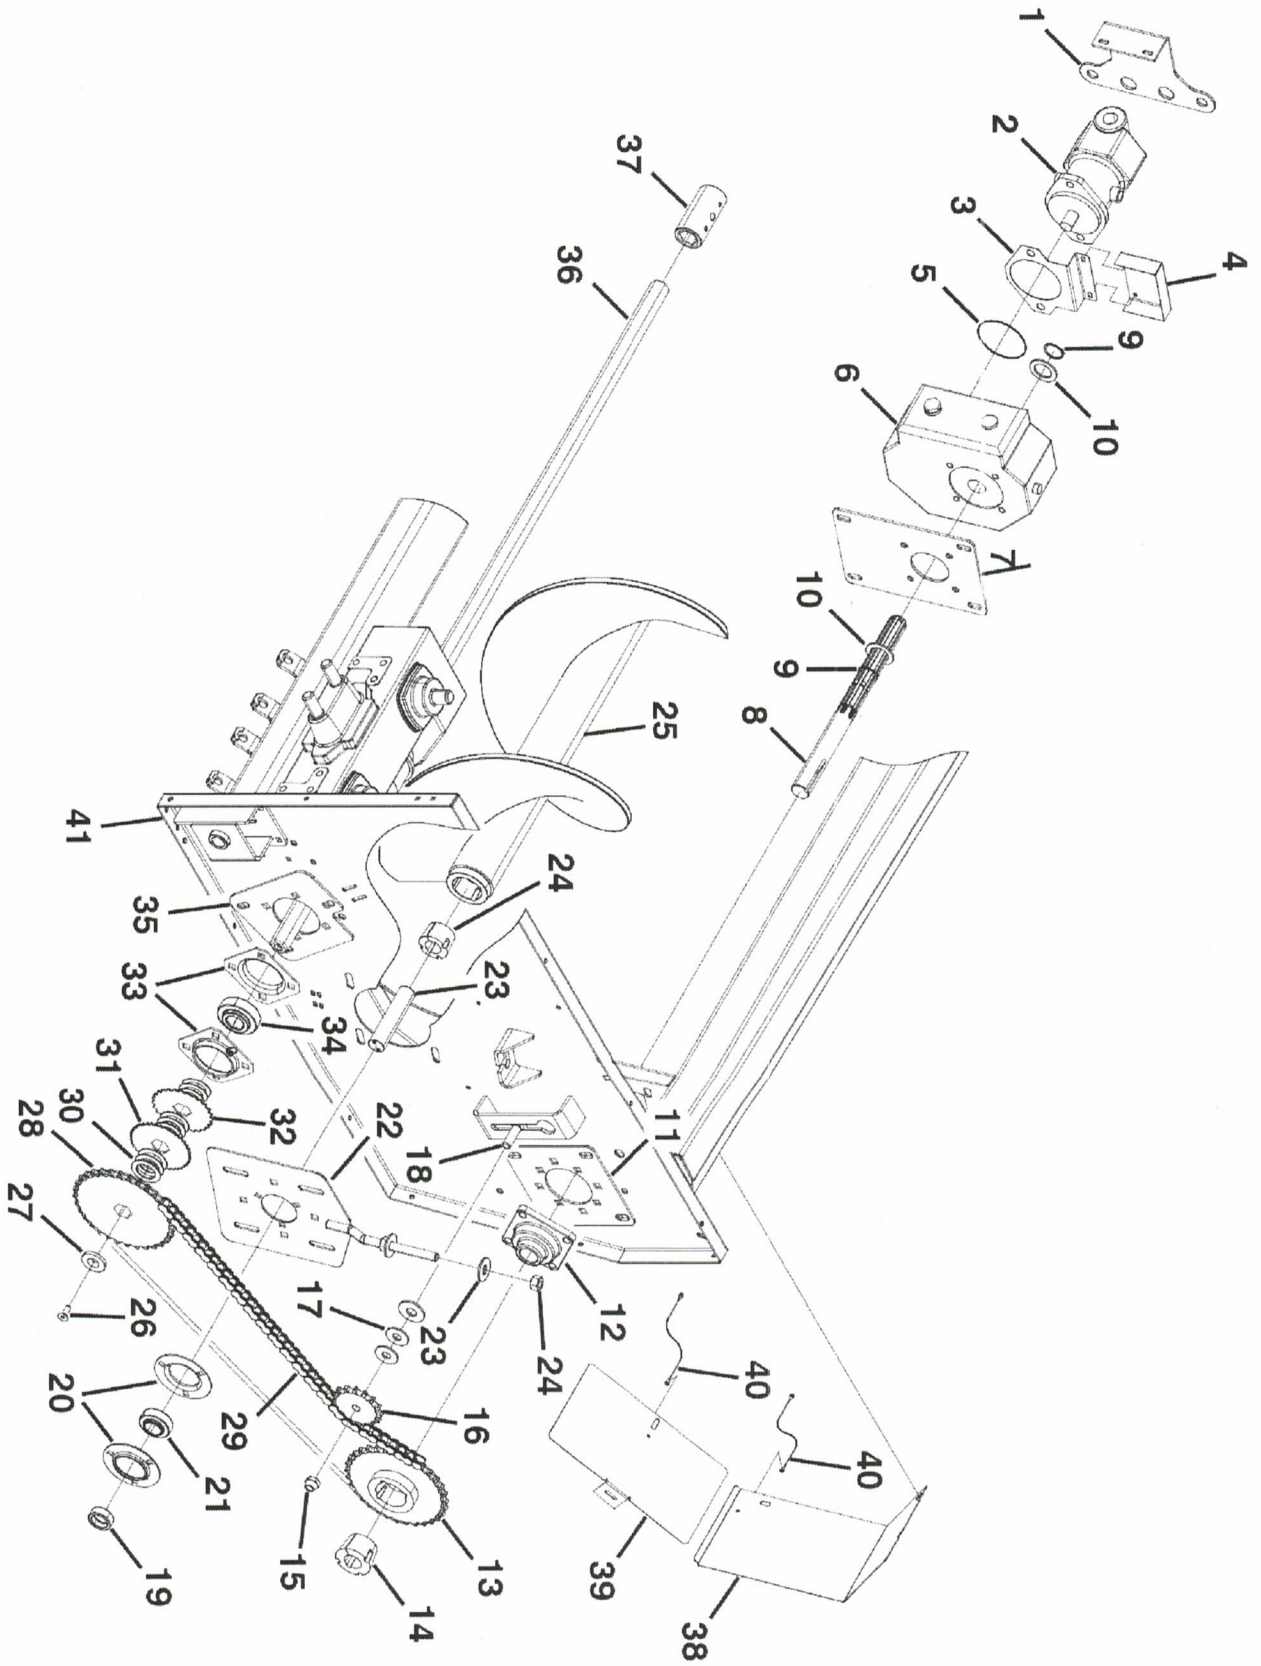

This Parts Catalog was printed on:

Thu Dec 08 20:00:21 UTC 2016

Item	Part No.	Name	Remarks	Qty	Uom
16	50075	SPKT,60 15H 5/8 IDLER		1	EA
17	93608	WASHER,3/4,FLAT PLTD,ANS TYPE A,WIDE		1	EA
17.1	93607	WASHER,5/8,FLAT PLTD,ANS TYPE A,WIDE		A.R.	EA
18	94560	BOLT,CARR,5/8-11X2-1/4 GR5,PLTD		1	EA
19	50102	BRG,1-1/4 COLLAR LOCK LIGHT DUTY		1	EA
20	53321	FLANGETTE,3B 62 GR5	SOLD BY THE PAIR	1	EA
21	50266	BRG,1-1/4 INSERT FAFNIR	INCLUDES LOCK COLLAR	1	EA
22	38351	MOUNT ASSY,AUGER BEARING 3000 SERIES		1	EA
23	50492	SHAFT,CH AUGER IDLER-LH		1	EA
24	50321	HUB KIT, TAPERLOCK, 1-1/4" 1615 SERIES (INCLUDES SET SCREWS) FOR 3-1/2" CORE AUGERS	INCLUDES SET SCREWS	1	EA
25	-	AUGER ASSEMBLY	REFER TO SHAFT DRIVEN CORN HEAD DRIVES, R.H. SIDE ILLUSTRATION	1	EA
26	93347	FHMS,3/8-16X1,ALLOY PLTD		1	EA
27	54395	WASHER,1-3/4ODX1/4THX3/8 ID,1/316C,SINK,RETAINER		1	EA
28	54147	SPKT,60B32H 1-1/4 HEX		1	EA
28	54525	SPROCKET, ROW GATHERING UNIT DRIVE, 28 TOOTH, RC#60H-1R CHAIN, 1-1/4" HEX BORE (OPTIONAL)	(OPTIONAL)	1	EA
29	54541	CHAIN,RC60H-1R,114TP INCL (1) S/C CONN,G-BOX	INCLUDES CONNECTOR LINK	1	EA
29.1	53402	LINK,CONN,RC60H-1R SPRING CLIP TYPE	SPRING CLIP TYPE	A.R.	EA
29.2	53403	LINK,OFFSET,RC60H-1R COTTER PIN TYPE	COTTER PIN TYPE	A.R.	EA
30	93621	BUSH,MACH,1-1/2X14GA PLTD,NARROW RIM		A.R.	EA
31	54436	SPKT,40TOOTH,1-1/4 HEX TAGH		1	EA
32	54152	SPKT,27T,1-1/4 HEX, TAGH 00 POWERUNITS, 3000CNHDS		1	EA
33	54138	FLANGETTE,4B 80 GR5	SOLD BY THE PAIR	1	EA
34	54019	BRG,1-1/4 HEX INSERT 3000 CNHDS		1	EA
35	25883	PLT,BRG SUPPORT,GEARBOX 3000 SERIES W/HEX SHAFT		1	EA
35.1	94006	BOLT,CARR,1/2-13X1 GR5,PLTD,LOW SHOULDER		4	EA
35.2	93525	NUT,1/2-13,WHIZLOC,GR5 PLTD,SERRATED FLANGE		4	EA
36	56303	SHAFT,1-1/4 HEX DRIVE 67-3/4 LH 3530 HYD		1	EA
36	54849	SHAFT,1-1/4 HEX DRIVE,LH 3770		1	EA
36	54848	SHAFT,1-1/4 HEX DRIVE,RH		1	EA
36	57802	SHAFT,1-1/4 HEX DRIVE LH 3660 CNHD 75-1/2 LG		1	EA
36	54849	SHAFT,1-1/4 HEX DRIVE,LH 3770		1	EA

This Parts Catalog was printed on:

Thu Dec 08 20:00:21 UTC 2016

The information contained within could be updated at any time, please refer to OxbConnect for the latest version.