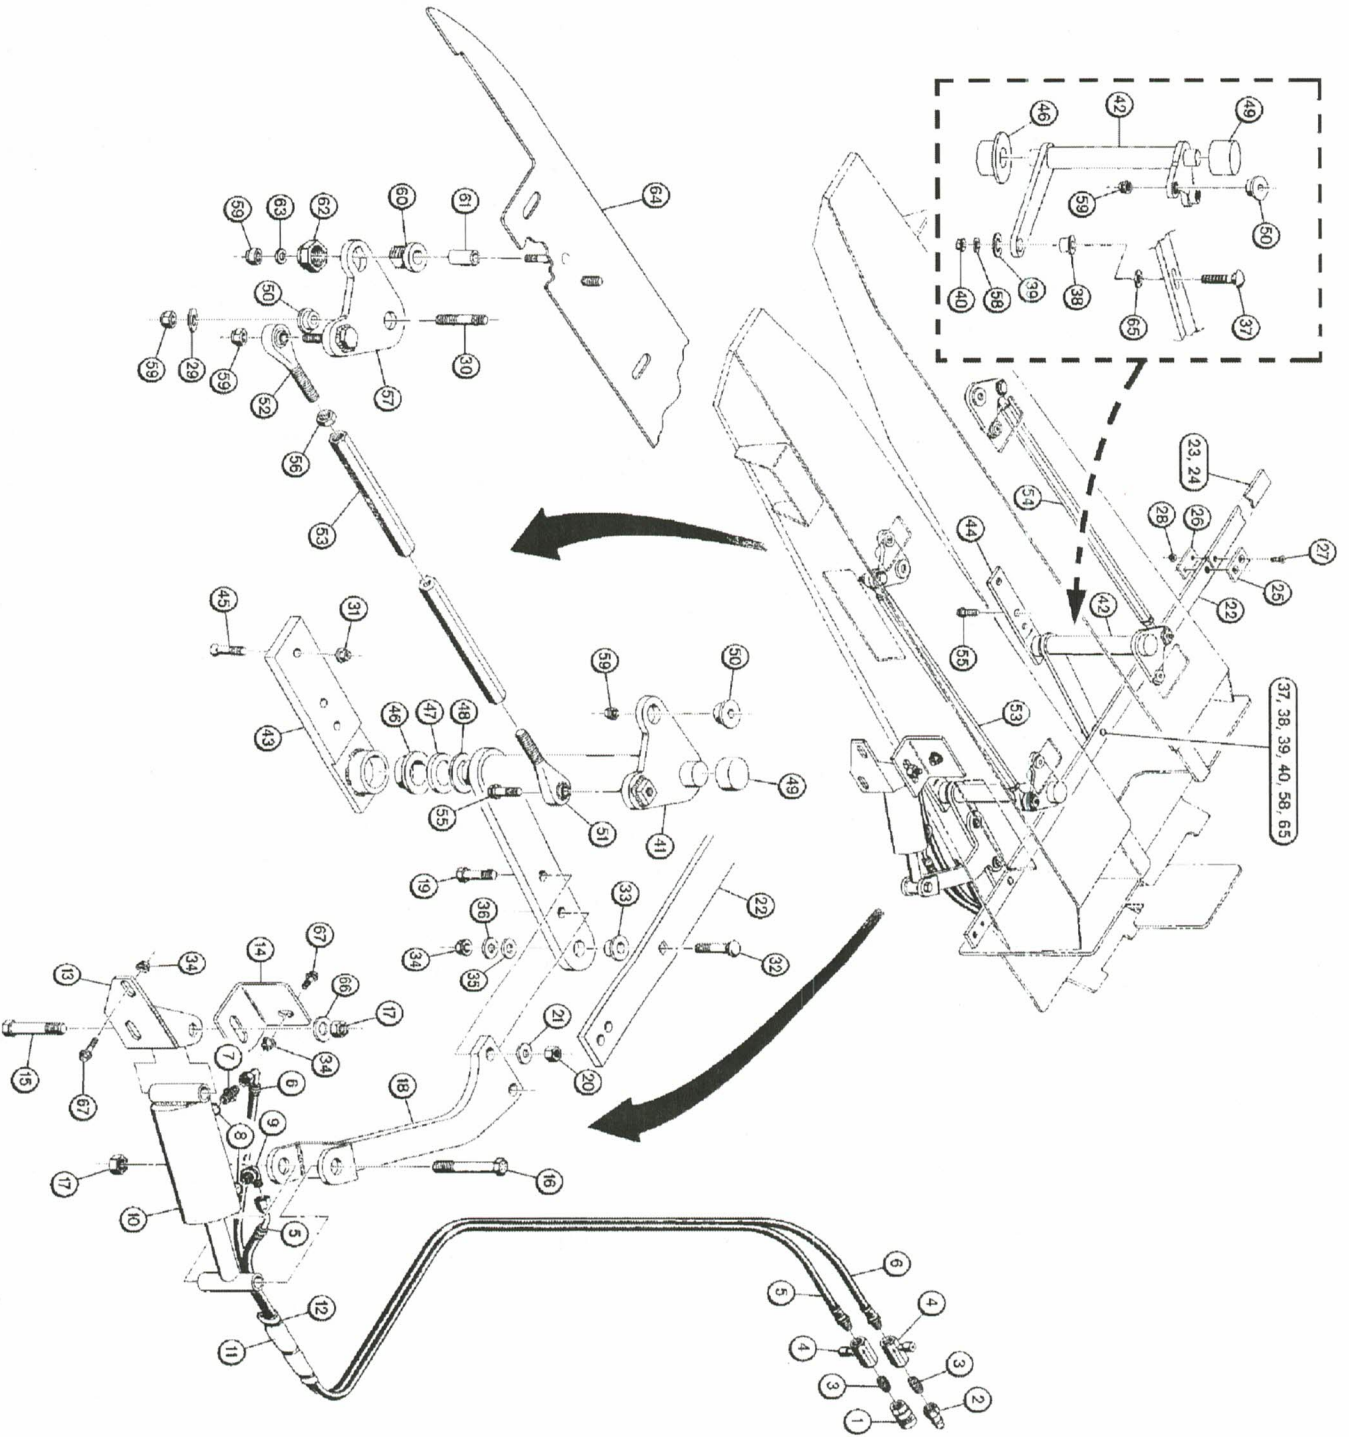

This Parts Catalog was printed on:

Thu Dec 08 20:00:45 UTC 2016

The information contained within could be updated at any time, please refer to OxbConnect for the latest version.

Item	Part No	Name	Remarks	Qty	Uom
22	217978	DRAG LINK,3470 -		1	EA
22	39355	DRAG LINK,3430		1	EA
22	310199	DRAG LINK,3620 RASP		1	EA
22	313688	DRAG LINK ASSY,3820 CORNHHEAD		1	EA
22	313688	DRAG LINK ASSY,3820 CORNHHEAD		1	EA
22	312014	DRAG LINK ASSY,3052 CORNHHEAD		1	EA
22	39033	DRAG LINK,LH,3436 RASP		1	EA
22	39445	DRAG LINK,LH 3438 RASP		1	EA
22	39262	DRAG LINK,LH,3740,3440		1	EA
22	29293	DRAG LINK,LH 3480 CNHHD		1	EA
22	39033	DRAG LINK,LH,3436 RASP		1	EA
22	39029	DRAG LINK,RH 3030,3730 & 3930 RASP		1	EA
22	39925	DRAG LINK,LH 3680		1	EA
22	219249	DRAG LINK,RH,3622 RASP		1	EA
22	219040	DRAG LINK,LH 3660 CNHHD		1	EA
22	39924	DRAG LINK,RH 3680, 3480SP		1	EA
22	39026	DRAG LINK,LH,3630,3730, 3830,3930,3030 RASP		1	EA
22	39035	DRAG LINK,LH,3638 RASP		1	EA
22	39559	DRAG LINK,LH,3670 & 3970		1	EA
22	39925	DRAG LINK,LH 3680		1	EA
22	219757	DRAG LINK,LH 3690 CNHHD		1	EA
22	39029	DRAG LINK,RH 3030,3730 & 3930 RASP		1	EA
22	39261	DRAG LINK,CENTER,3740 RASP		1	EA
22	39561	DRAG LINK,RH,3970		1	EA
22	39028	DRAG LINK,LH,3822 RASP		1	EA
22	39026	DRAG LINK,LH,3630,3730, 3830,3930,3030 RASP		1	EA
22	228489	DRAG LINK,LH 3836 RASP 3000 SERIES CNHHD		1	EA
22	39034	DRAG LINK,RH,3638 RASP		1	EA
22	39029	DRAG LINK,RH 3030,3730 & 3930 RASP		1	EA
22	39560	DRAG LINK,CENTER,3970		1	EA
22	39027	DRAG LINK,RH,3822 RASP		1	EA
22	39029	DRAG LINK,RH 3030,3730 & 3930 RASP		1	EA
22	39561	DRAG LINK,RH,3970		1	EA
22	215497	DRAG LINK,LH 3160 CORNHHEAD		1	EA
22	39925	DRAG LINK,LH 3680		1	EA

This Parts Catalog was printed on:

Thu Dec 08 20:00:45 UTC 2016

The information contained within could be updated at any time, please refer to OxbConnect for the latest version.