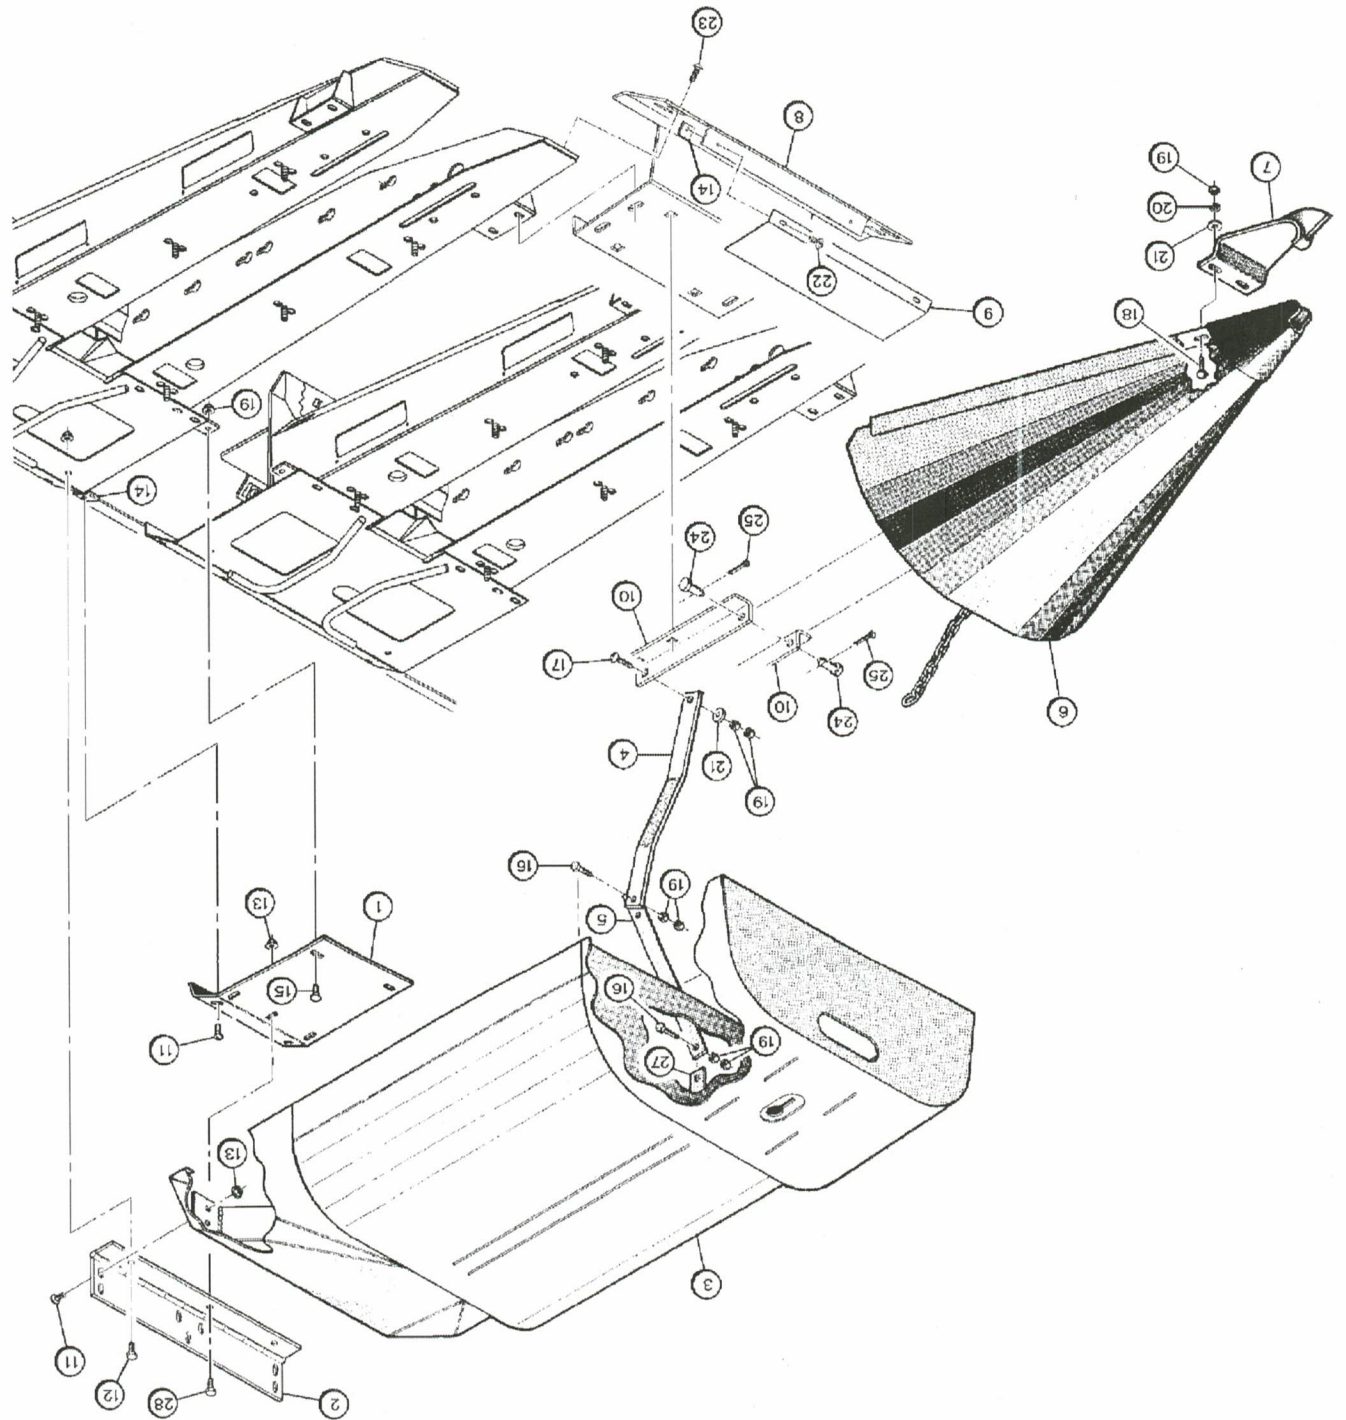

This Parts Catalog was printed on:

Thu Dec 08 20:00:54 UTC 2016

Item	Part No.	Name	Remarks	Qty	Uom
18	93189	BOLT,CARR,3/8-16X1 GR5,PLTD		6-22	EA
19	93453	NUT,3/8-16,HEX,GR5 UNC,RH,PLTD		24-68	EA
20	93578	WASHER,3/8,SPLIT LOCK PLTD		6-18	EA
21	93603	WASHER,3/8,FLAT PLTD,ANS TYPE A,WIDE		6-18	EA
22	93381	HHWZ,5/16-18X3/4,WZLK GR5,SER/FLANGE,PLTD		8-22	EA
23	94496	BHSCS,1/2-13X1-1/4,GR5 PLTD		12-36	EA
24	93785	PIN,CLEVIS,1/2X1-1/2 5/32HOLE,PLTD,1-17/64EFF	NOSE PIVOT	6	EA
25	93672	PIN,COTTER,5/32X1-1/2		16-28	EA
26	-	(NOT ASSIGNED)		-	EA
27	21019	TAB,ROW SEPAR	WELDED TO ROW SEPARATOR ITEM 31, BUT AVAILABLE AS A REPLACEMENT PART	A.R.	EA
28	93027	HEX HEAD CAPSCREW, 5/16"-18 X 3/4" GRADE 5		3-9	EA

This Parts Catalog was printed on:

Thu Dec 08 20:00:54 UTC 2016

The information contained within could be updated at any time, please refer to OxboConnect for the latest version.