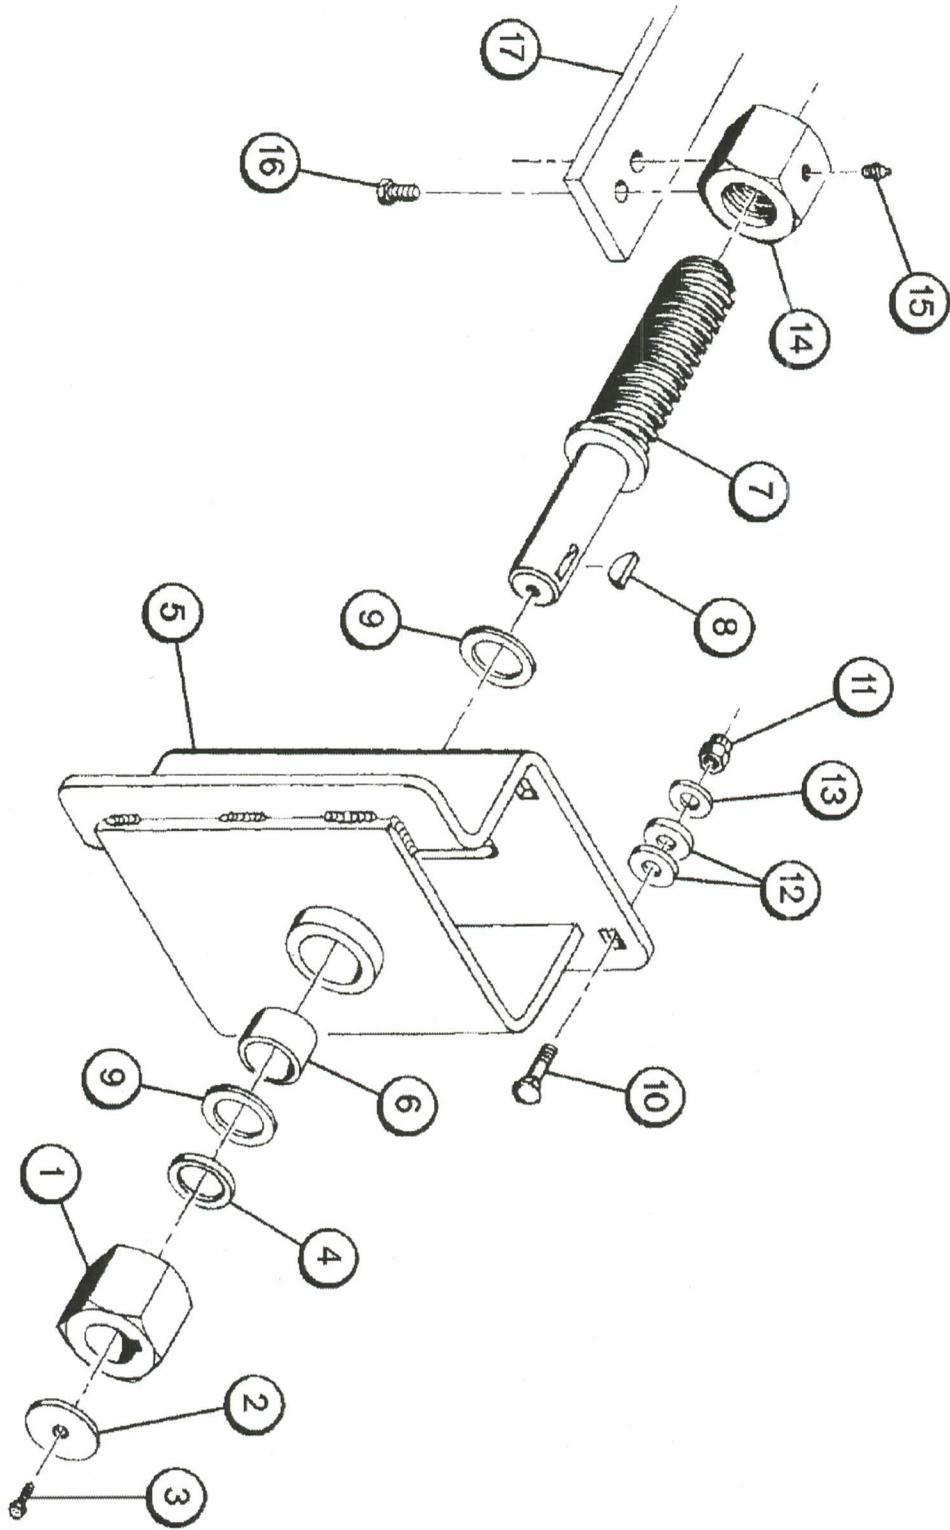

This Parts Catalog was printed on:

Thu Dec 08 20:00:47 UTC 2016

The information contained within could be updated at any time, please refer to OxbowConnect for the latest version.

Item	Part No.	Name	Remarks	Qty	Uom
1	54230	NUT,MANUAL RASP ACTUATOR 3000 SERIES CORNHEDS		1	EA
2	54435	WASHER,9/32X1-1/8X7GA SPECIAL,3000 SERIES CNHD		1	EA
3	93015	HHCS,1/4-20X5/8,GR5		1	EA
4	93615	BUSH,MACH,3/4X18GA NARROW RIM		1	EA
5	39049	MNT ASSY,RASP ACTUATOR BUSHING NOT INCLUDED	INCLUDES BUSHING # 53804	1	EA
6	54589	BUSHING,3/4X1X1/2 NYLON		2	EA
7	54164	ROD,B3000 RASP ACTUATOR		1	EA
8	93709	KEY,3/16X3/4,WOODRUFF #606		1	EA
9	94600	BUSHING,3/4X1-1/4X1/16 BRONZE WASHER		2	EA
10	93190	BOLT,CARR,3/8-16X1-1/4 GR5,PLTD		4	EA
11	93537	NUT,3/8-16,NYLON LOCK PLTD		4	EA
12	94001	WASHER,3/8X1X1/8,NYLON RASP		8	EA
13	93603	WASHER,3/8,FLAT PLTD,ANS TYPE A,WIDE		4	EA
14	54163	NUT,1-5 ACME,RASP ACTUATOR		1	EA
15	93801	ZERK,1/4-28 STXSHORT PLTD		1	EA
16	93037	HHCS,5/16-18X5/8,GR5 PLTD		2	EA
17	-	DRAG LINK, L.H.	REFER TO RASP SYSTEM ILLUSTRATION	1	EA

This Parts Catalog was printed on:

Thu Dec 08 20:00:47 UTC 2016

The information contained within could be updated at any time, please refer to OxboConnect for the latest version.