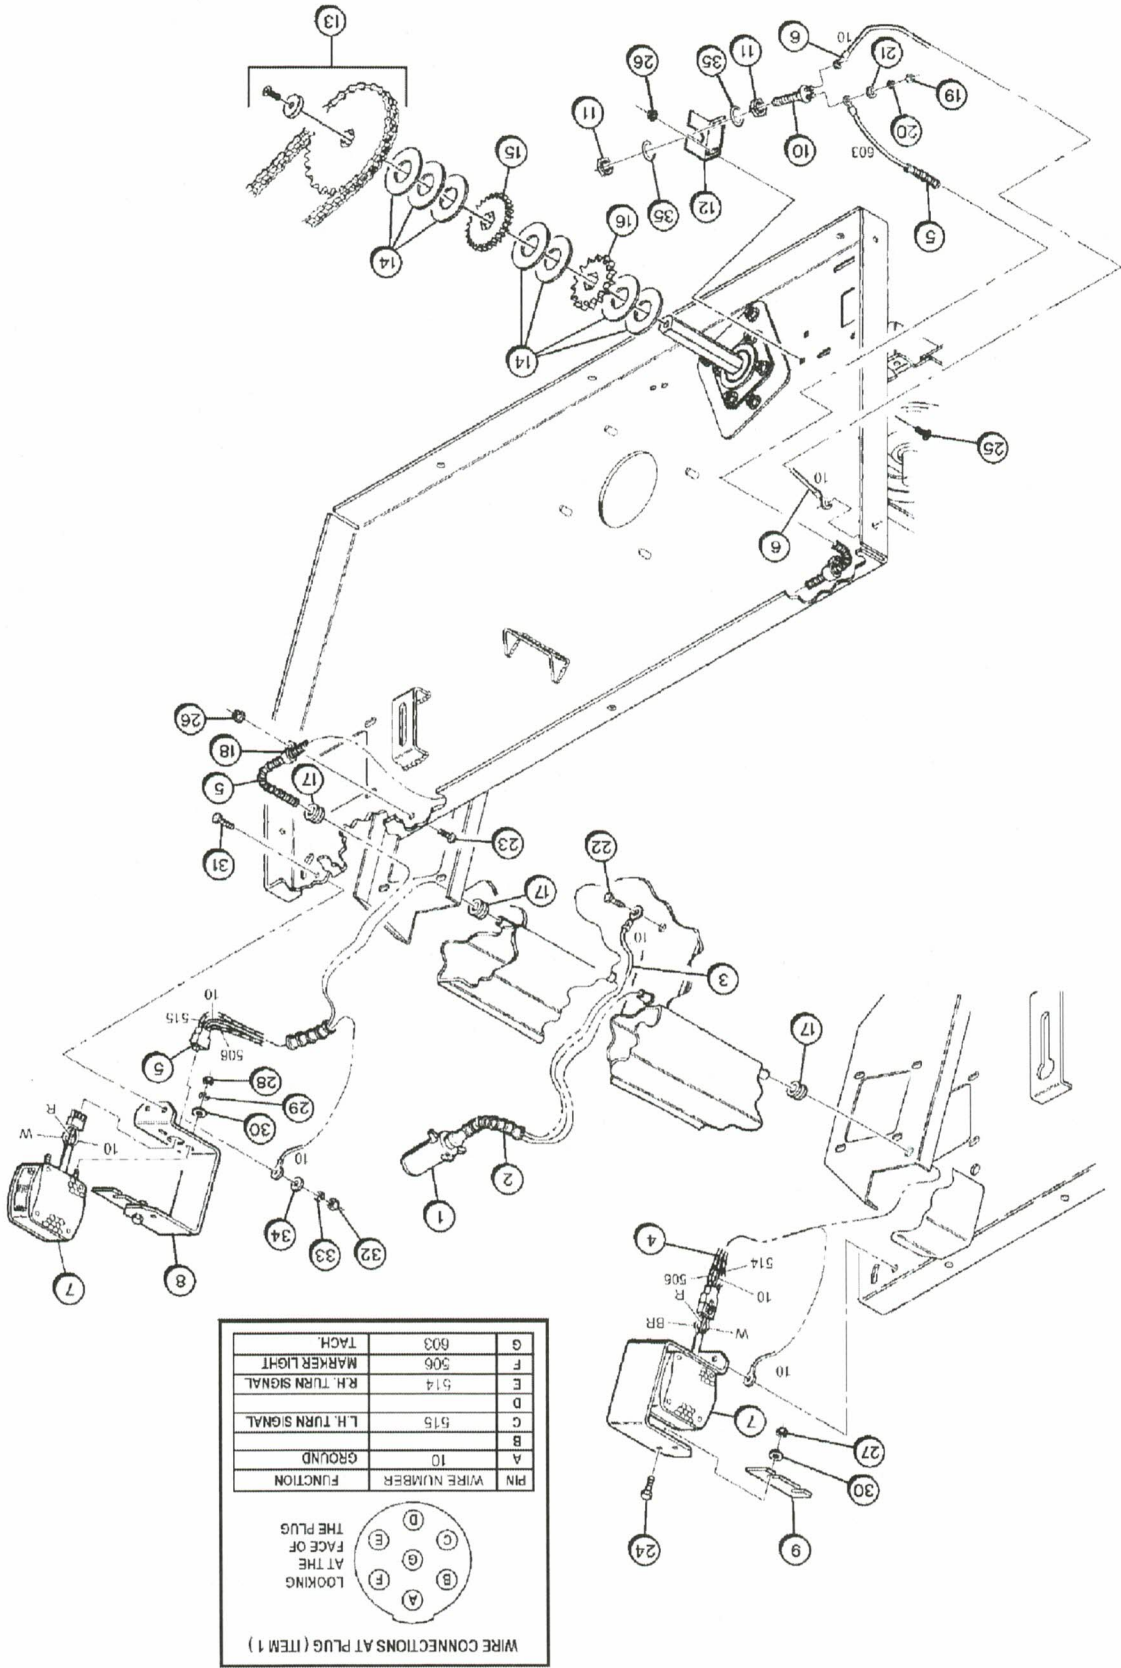

The information contained within could be updated at any time, please refer to OxbConnect for the latest version.

Item	Part No.	Name	Remarks	Qty	Uom
21	-	NOT ASSIGNED		-	EA
22	93447	DRILL SCREW,#14X3/4,HWH PLTD		1	EA
23	93380	TRHDWZ,5/16-18X3/4,GR5 SER/FLANGE,PLTD		2	EA
24	93028	HHCS,5/16-18X1,GR5 PLTD		2	EA
25	93163	BOLT,CARR,5/16-18X3/4 GR5,PLTD		2	EA
26	93522	NUT,5/16-18,WHIZLOC ZN GR5		2	EA
27	93541	NUT,5/16-18, OVAL TOPLOCK 1 WAY,GR C,PLTD, CONELOCK	TOPLOCK	2	EA
28	93452	NUT,5/16-18,HEX,GR5 UNC,RH,PLTD		4	EA
29	93577	LOCKWASHER, 5/16" SPLIT SPRING		4	EA
30	93602	WASHER,5/16,FLAT PLTD,ANS TYPE A,WIDE		6	EA
31	93383	3/8NC x 1 FLANGE BOLT, GR5, SERRATED		4	EA
32	93453	NUT,3/8-16,HEX,GR5 UNC,RH,PLTD		4	EA
33	93578	WASHER,3/8,SPLIT LOCK PLTD		4	EA
34	93603	WASHER,3/8,FLAT PLTD,ANS TYPE A,WIDE		4	EA
35	93608	WASHER,3/4,FLAT PLTD,ANS TYPE A,WIDE		2	EA