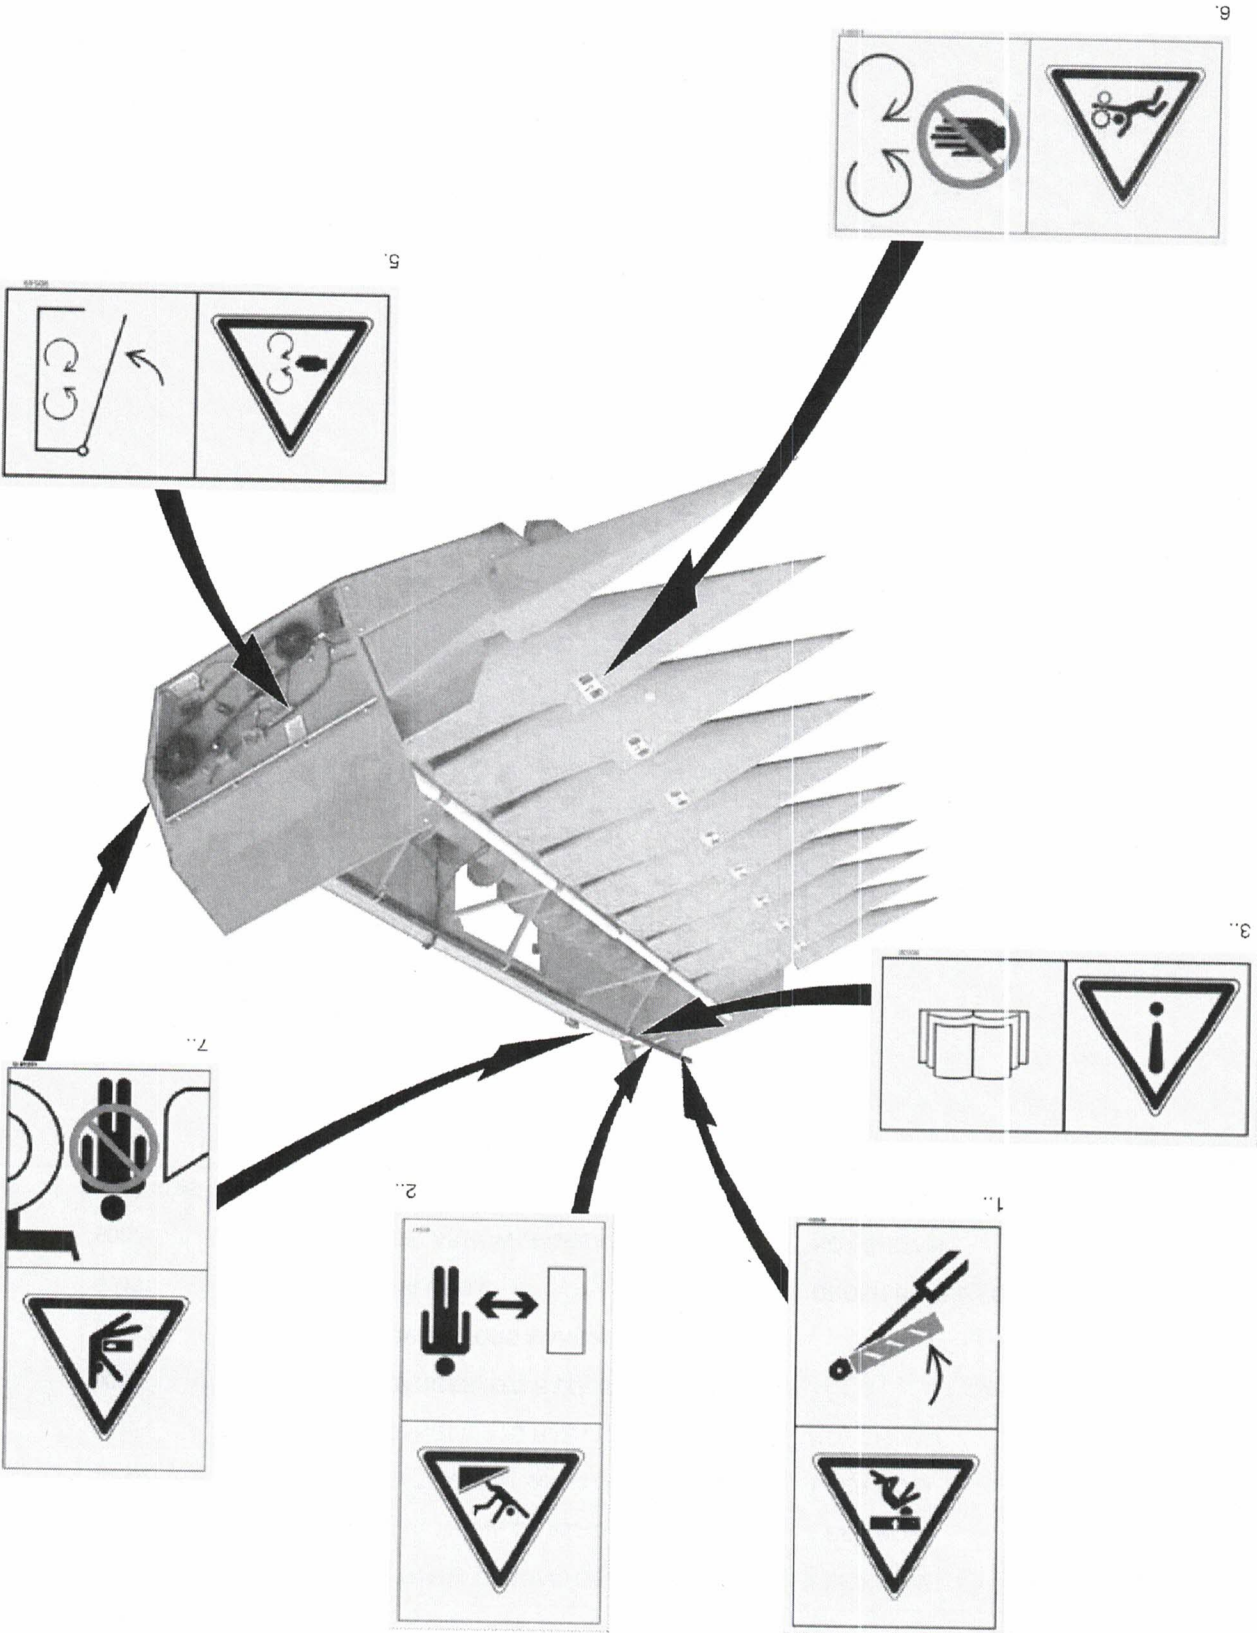

This Parts Catalog was printed on:
Thu Dec 08 20:00:05 UTC 2016

The information contained within could be updated at any time, please refer to OxboConnect for the latest version.

Thu Dec 08 20:00:06 UTC 2016

This Parts Catalog was printed on:

Item	Part No.	Name	Remarks	Qty	Uom
1	90535	DECAL,CE BSB-11 LOCK LIFT CYLINDER		2	EA
2	90541	DECAL,CE BSB-32 STAY CLEAR OF HEADER		2	EA
3	90532	DECAL,CE BSB 451-294		1	EA
4	90540	DECAL,CE BSB-31 ROTATING AUGER HAZARD		2	EA
5	90549	DECAL,CE BSB-55		4	EA
6	90538	DECAL,CE BSB-17 ROTATING		2	EA
7	90546	DECAL,CE BSB-44 HEADER & MACHINE CRUSH		2	EA
8	91025	REFLECTOR,AMBER,ADHESIVE BACKING 44MMX94MM		2	EA