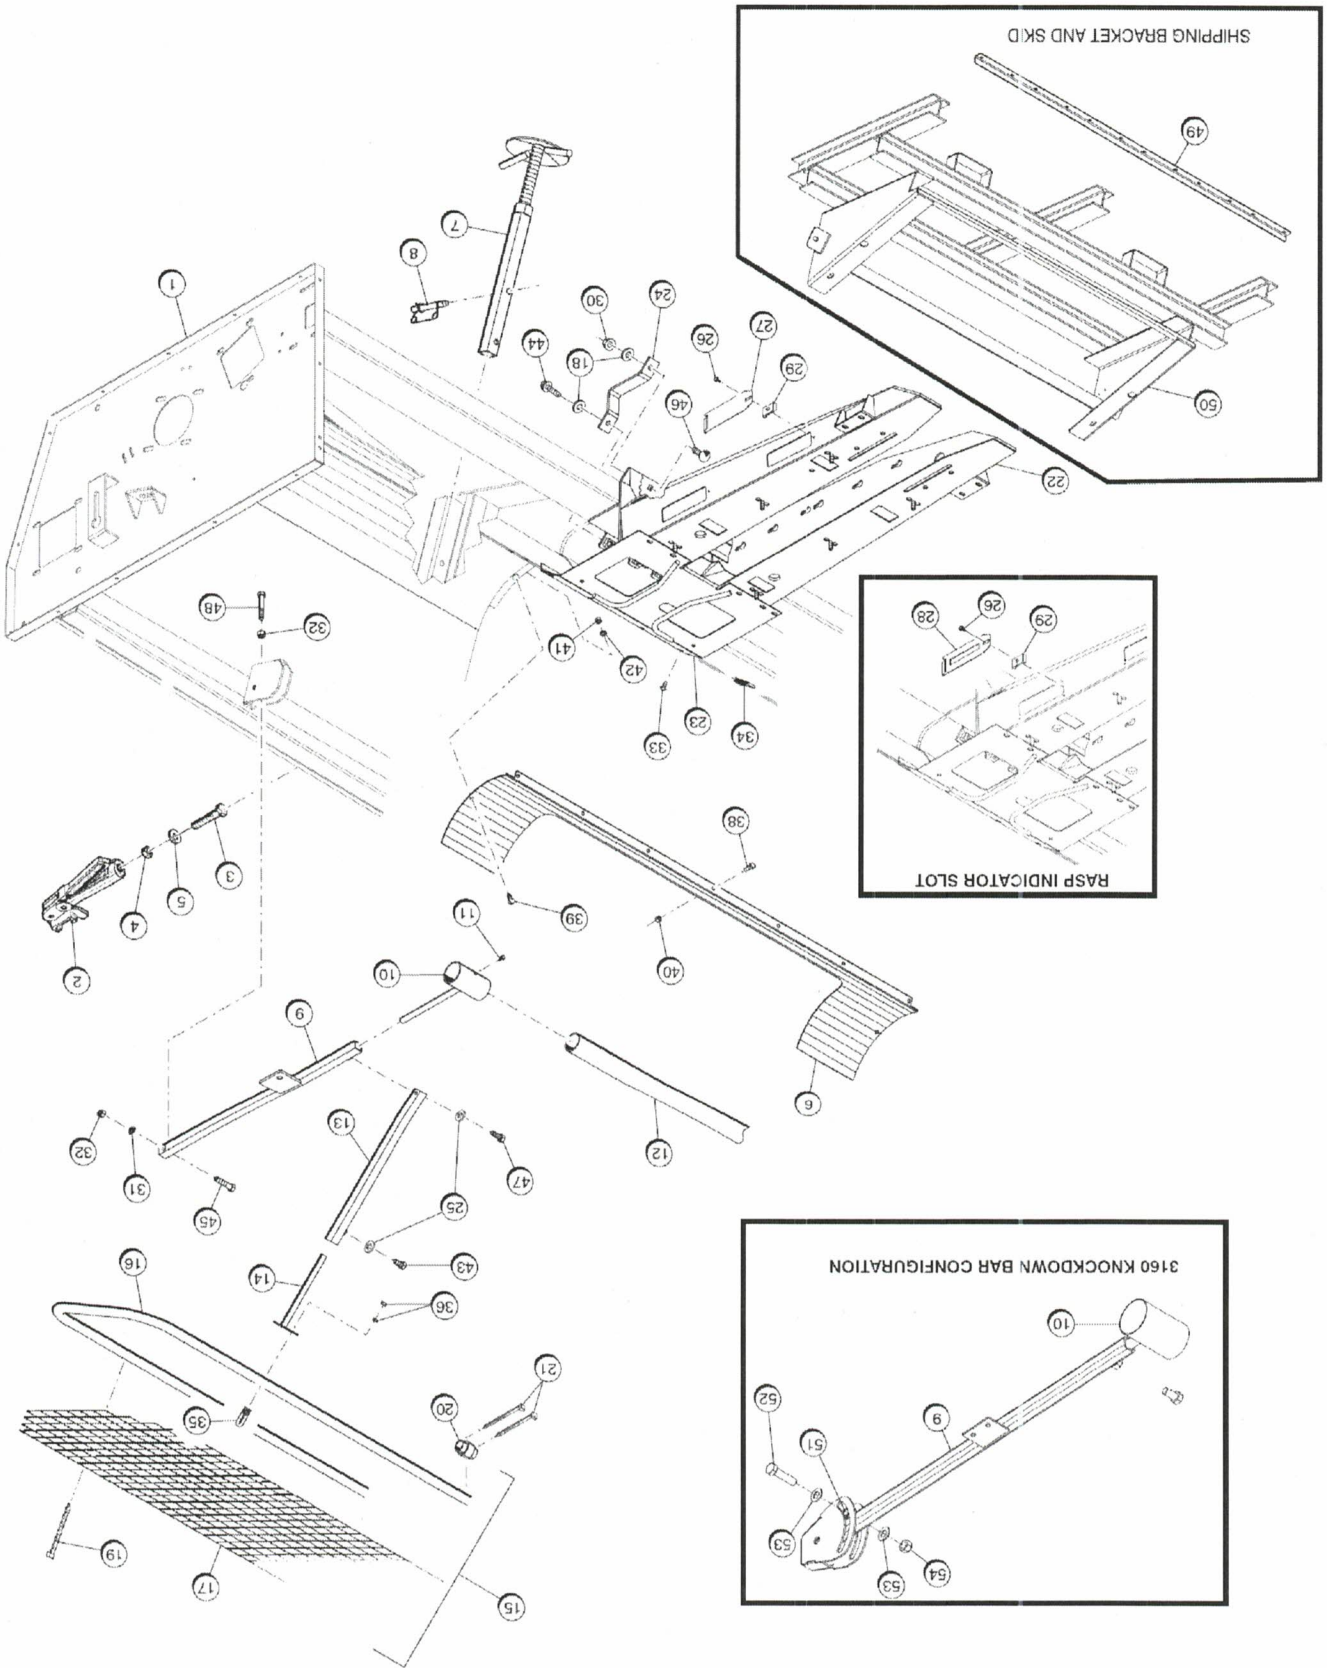

This Parts Catalog was printed on:
Thu Dec 08 20:00:12 UTC 2016

3160 KNOCKDOWN BAR CONFIGURATION

RASP INDICATOR SLOT

Item	Part No.	Name	Remarks	Qty	Uom
49	39921	BRKT,SHIPPING,3480,3680		1	EA
49	31432	BRKT,SHIPPING,3690		1	EA
49	39117	BRKT,SHIPPING,3730,3930,3530,ODD# ROW HEADS 30"		1	EA
49	39256	BRKT,SHIPPING,3740		1	EA
49	39563	BRKT,SHIPPING,3770,3970 ODD # ROW HEAD 70CM ONLY		1	EA
49	310197	BRKT,SHIPPING,3620		1	EA
49	38391	BRKT,SHIPPING,3822		1	EA
49	38460	BRKT,SHIPPING,3430,3630,3830,3030,30" EVEN# ROWS		1	EA
49	39257	BRKT,SHIPPING,3438,3638,3838		1	EA
49	39117	BRKT,SHIPPING,3730,3930,3530,ODD# ROW HEADS 30"		1	EA
49	39563	BRKT,SHIPPING,3770,3970 ODD # ROW HEAD 70CM ONLY		1	EA
49	38391	BRKT,SHIPPING,3822		1	EA
49	38460	BRKT,SHIPPING,3430,3630,3830,3030,30" EVEN# ROWS		1	EA
49	28872	BRKT,SHIPPING 20-1/2" EVEN # ROWS		1	EA
49	314416	BRKT,SHIPPING 3070 EVEN ROW 70CM		1	EA
49	39921	BRKT,SHIPPING,3480,3680		2	EA
49	313166	BRKT,SHIPPING 3160 ODD ROW 60CM		1	EA
49	313166	BRKT,SHIPPING 3160 ODD ROW 60CM		1	EA
50	61052	SKID ASSY,CORN HEAD SHIP 2000 & 3000 SERIES CNHDS		1	EA
50	61353	SKID ASSY,CORNHEAD SHIP		1	EA
51	39106	SPACER,3/4X1/8WX1		1	EA
52	93082	HHCS,1/2-13X2,GR5 PLTD		1	EA
53	94456	WASHER,1/2,FLAT,HARDENED PLTD,SAE NARROW		2	EA
54	93519	NUT,1/2-13,TOP LOCK 1-WAY,PLTD,GR"C"		1	EA

This Parts Catalog was printed on:

Thu Dec 08 20:00:12 UTC 2016

The information contained within could be updated at any time, please refer to OxbConnect for the latest version.