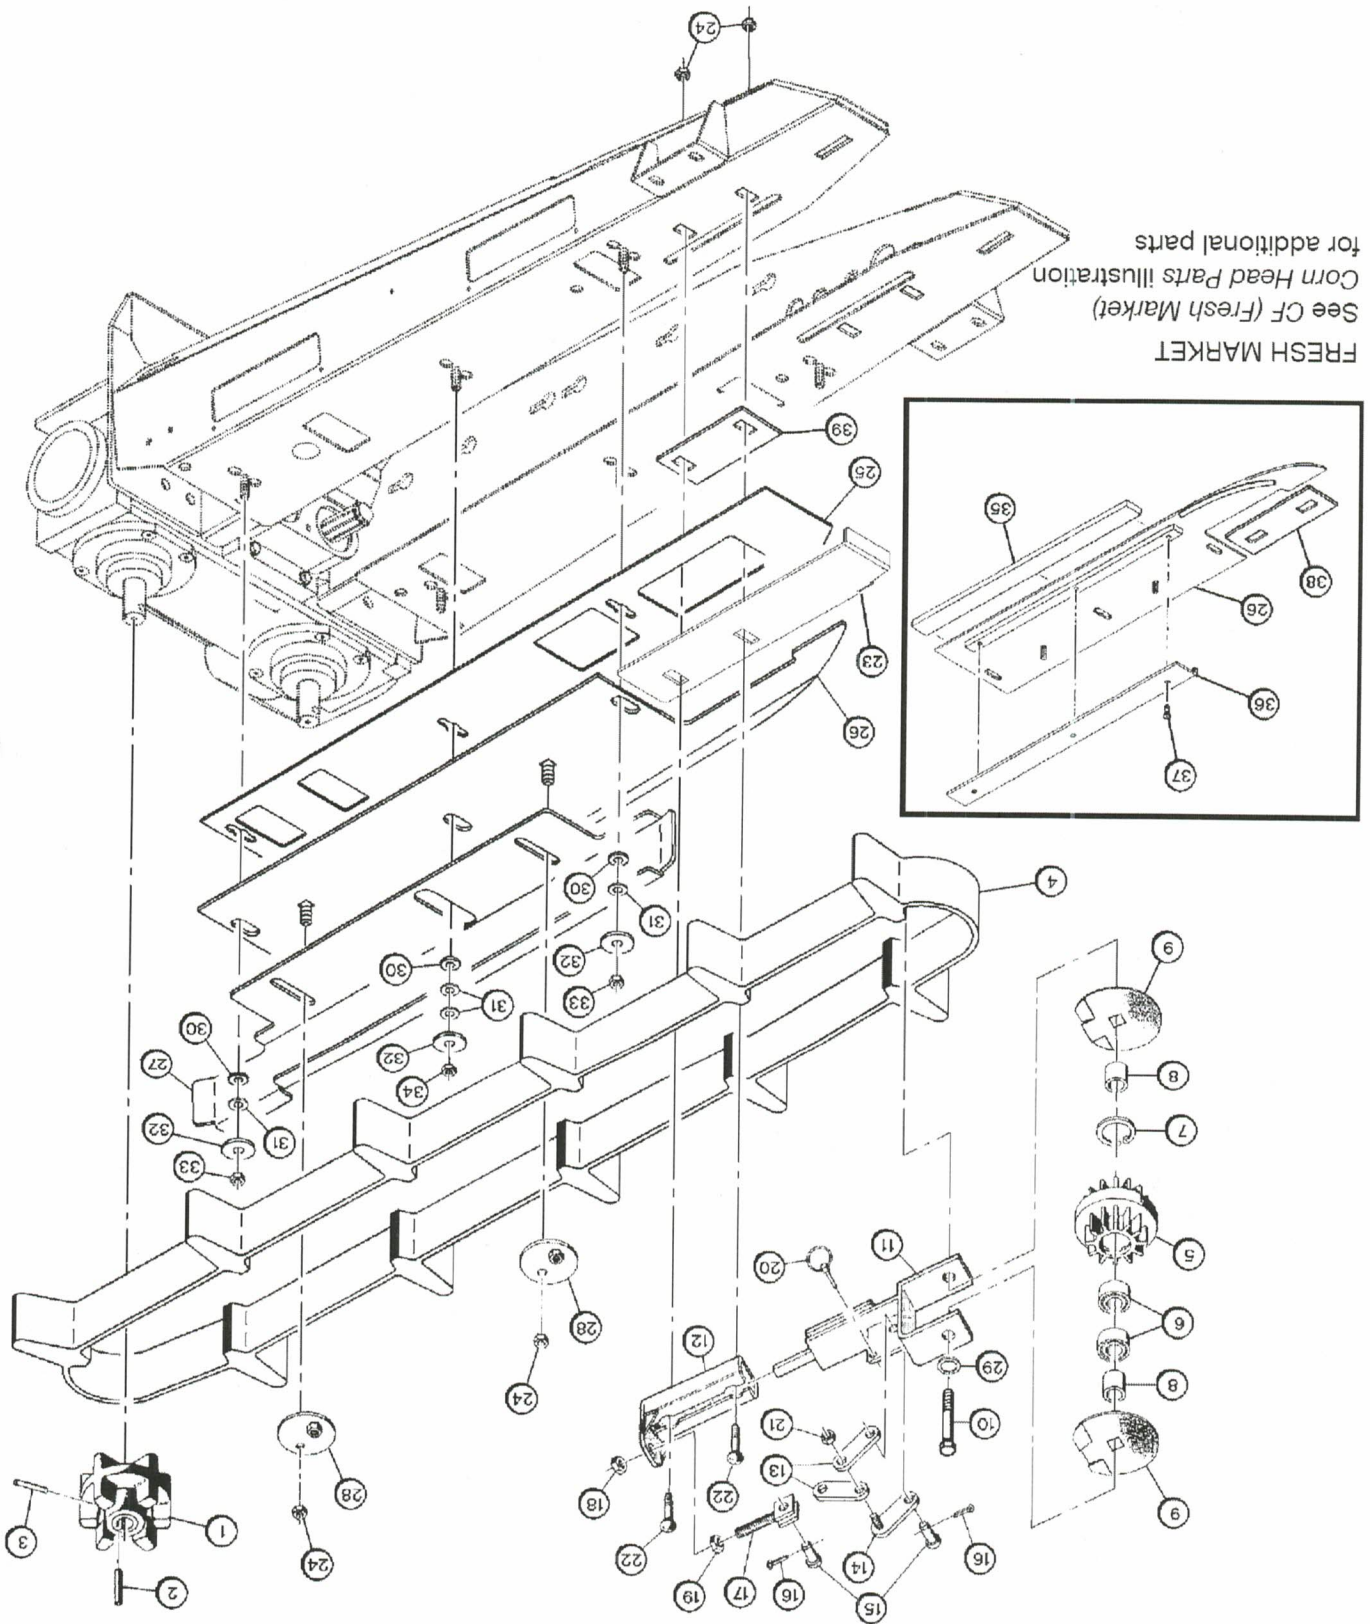

FRESH MARKET
See CF (Fresh Market)
Corn Head Parts Illustration
for additional parts

This Parts Catalog was printed on:
Thu Dec 08 20:00:31 UTC 2016

The information contained within could be updated at any time, please refer to OxbConnect for the latest version.

Item	Part No.	Name	Remarks	Qty	Uom
1	54160	SPKT,GTHRNG BELT DRIVE 6TOOTH,3000 SERIES CNHD		2	EA
2	50575	KEY, 1/4" SQUARE X 1-1/4" LONG, SPROCKET TO SHAFT		2	EA
3	93758	PIN,ROLL,5/16X2 HEAT TREATED,PLTD		2	EA
4	59848	GATHERING BELT, 3000 SRS NYLON FACING		2	EA
5	51023	IDLER,GATHERING BELT (U) SNAP RING & BRGS INCL.	INCLUDES BEARINGS AND RETAINING RING	2	EA
6	50823	BRG,5/8 BELT IDLER SEALED		4	EA
7	50824	RETAINING RING,BELT IDLR		2	EA
8	51284	SPACER,BELT IDLER		4	EA
9	21563	COVER PLATE,BELT IDLER		4	EA
10	93112	HNCS,5/8-11X3-1/2,GR5 PLTD		2	EA
11	313755	IDLER YOKE,CAST OCI 3000 SERIES CNHDS		2	EA
12	313756	BASE,OCI CAST 3000 SERIES CNHDS		2	EA
12	310203	BASE ASSY,OCI,20"CNHD	NOT SHOWN	2	EA
13	32289	LINK,OCI		4	EA
14	32294	LINK,WELDED BOLT (OCI)		2	EA
15	93992	PIN,CLEVIS,1/2X1-1/8 5/32HOLE,ZN PLTD,7/8 EFF		4	EA
16	93663	PIN,COTTER,1/8X1		4	EA
17	32286	ADJUSTER ASSY		2	EA
18	93457	NUT,5/8-11,HEX,GR5 UNC,RH,PLTD		2	EA
19	93506	NUT,5/8-11,HEX JAM,GR5 UNC,PLTD		2	EA
20	51236	PIN,LYNCH,1/4X1-11/16 ZN,PLTD		2	EA
21	93519	NUT,1/2-13,TOP LOCK 1-WAY,PLTD,GR"C"	TOP LOCK	2	EA
22	93215	BOLT,CARR,1/2-13X1-1/2 GR5,PLTD (MOUNT TO HOLD-DOWN)		8	EA
23	39650	OCI SPACER GUARD,LH B-3,1998		2	EA
23	39649	OCI SPACER GUARD,RH B-3,1998		2	EA
24	94461	NUT,1/2-13,NYLON LOCK PLTD	NYLOCK	4	EA
25	54857	WEAR STRIP,RH STRIPPER PLATE, 1999&UP CNHDS		1	EA
25	54858	WEAR STRIP,LH STRIPPER PLATE, 1999 CNHDS		1	EA
26	26452	STRIPPER PLATE ASSY,LH B-3,'98 MODELS & UP		1	EA
26	26451	STRIPPER PLATE ASSY,RH B-3,'98 MODELS & UP	NOT SHOWN	1	EA
26	26549	STRIPPER PLATE ASSY,FLAT ONLY FRESH MARKET	FRESH MARKET	1	EA
26	26548	STRIPPER PLATE ASSY,FLA ONLY FRESH MARKET	NOT SHOWN, FRESH MARKET	1	EA

This Parts Catalog was printed on:

Thu Dec 08 20:00:31 UTC 2016

The information contained within could be updated at any time, please refer to OxbConnect for the latest version.