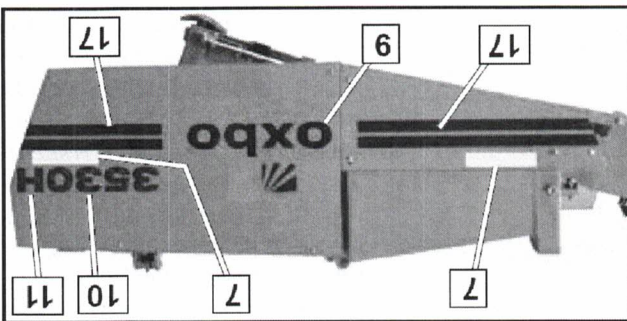

This Parts Catalog was printed on:
Thu Dec 08 20:00:03 UTC 2016

The information contained within could be updated at any time, please refer to OxboConnect for the latest version.

Item	Part No.	Name	Remarks	Qty	Uom
1	90017	DECAL,CAUTION KEEP GUARD S & SHIELDS IN PLACE	ONE LOCATED ON EACH SIDE OF MAIN FRAME END BULKHEAD UNDER DRIVES COVER	2	EA
2	90018	DECAL,DANGER-TO REPAIR	LOCATED ON TOP EDGE OF AUGER TROUGH, ONE ON EACH SIDE	2	EA
3	90019	DECAL,CAUTION NO STEP 9-5/8" X 3-1/2"	LOCATED ON TOP EDGE OF AUGER TROUGH, ONE ON EACH SIDE	2	EA
4	90020	DECAL,DANGER KNIFE ROLLS HAZARD		3-11	EA
5	90751	DECAL,AUTOLUBE PUMP PRIMING INSTRUCTIONS	NOT SHOWN	2	EA
5	92441	DECAL,SPANISH TRANS OF 90751	NOT SHOWN, SPANISH	2	EA
5	92154	DECAL,FRENCH TRANS OF 90751	NOT SHOWN, FRENCH	2	EA
6	90571	DECAL,AUTO LUBE PRIME	NOT SHOWN	2	EA
6	92442	DECAL,SPANISH TRANS OF 90571	NOT SHOWN, SPANISH	2	EA
6	92155	DECAL,FRENCH TRANS OF 90571	NOT SHOWN, FRENCH	2	EA
7	90923	AG STRIPE KIT	SEE REFLECTORS ILLUSTRATIONS OF THIS SECTION FOR PLACEMENT	1	EA
8	90934	DECAL,PATENT US 5,673, 543 5,680,750 5,724,798		1	EA
9	92350	DECAL,OXBO LOGO BLUE 19.40 X 9.43		2	EA
10	92360	DECAL,MODEL #3430 BLUE 3.5"		2	EA
10	92361	DECAL,MODEL #3436 BLUE 3.5"		2	EA
10	92363	DECAL,MODEL #3438 BLUE 3.5"		2	EA
10	92490	DECAL,MODEL #3440 BLUE 3.5"		2	EA
10	92708	DECAL,MODEL #3460 BLUE 3.5"		2	EA
10	92866	DECAL,MODEL #3420-40 BLUE 3.5"		2	EA
10	92474	DECAL,MODEL #3470 BLUE 3.5"		2	EA
10	92545	DECAL, MODEL NUMBER 3475		2	EA
10	92365	DECAL,MODEL #3480 BLUE 3.5"		2	EA
10	92763	DECAL, MODEL NUMBER 3490		2	EA
10	92372	DECAL,MODEL #3530 BLUE 3.5"		2	EA
10	92406	DECAL,MODEL #3580 BLUE 3.5"		2	EA
10	92377	DECAL,MODEL #3620 BLUE 3.5"		2	EA
10	92422	DECAL,MODEL #3620-40 BLUE 3.5"		2	EA
10	92493	DECAL,MODEL #3622 BLUE 3.5"		2	EA
10	920005	DECAL, MODEL NUMBER 3652		2	EA
10	920032	DECAL,MODEL #3655 BLUE 3.5"		2	EA
10	92465	DECAL,MODEL #3660 BLUE 3.5"		2	EA
10	92622	DECAL,MODEL #3664 BLUE 3.5"		2	EA

This Parts Catalog was printed on:

Thu Dec 08 20:00:04 UTC 2016

The information contained within could be updated at any time, please refer to OxbConnect for the latest version.