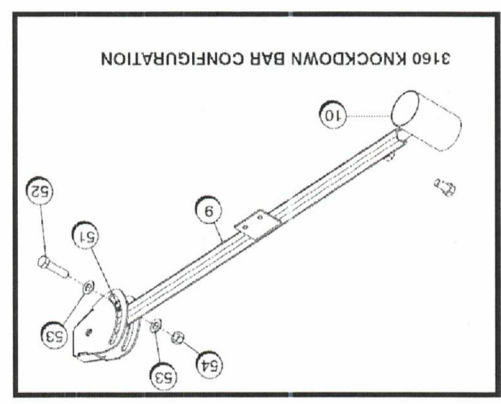

This Parts Catalog was printed on:
Thu Dec 08 20:00:10 UTC 2016

The information contained within could be updated at any time, please refer to OxbConnect for the latest version.

This Parts Catalog was printed on:
Thu Dec 08 20:00:11 UTC 2016

Item	Part No.	Name	Remarks	Qty	Uom
16	10605	FRAME,3530,AUGER COVER 3440 O		1	EA
16	315403	FRAME,AUGER COVER,8" 3460		1	EA
16	11128	FRAME,1470,AUGER COVER -		1	EA
16	10602	FRAME,1430,AUGER COVER -		1	EA
16	10603	FRAME,1436,AUGER COVER -		2	EA
16	10605	FRAME,3530,AUGER COVER 3440 O		1	EA
16	10605	FRAME,3530,AUGER COVER 3440 O		1	EA
16	10605	FRAME,3530,AUGER COVER 3440 O		1	EA
16	10610	FRAME,1736,AUGER COVER -		1-2	EA
16	10776	FRAME,1534,AUGER COVER -		1	EA
16	10603	FRAME,1436,AUGER COVER -		2	EA
16	10604	FRAME,1438,AUGER COVER -		1	EA
16	10602	FRAME,1430,AUGER COVER -		1	EA
16	10603	FRAME,1436,AUGER COVER -		1	EA
16	10605	FRAME,3530,AUGER COVER 3440 O		1	EA
16	10606	FRAME,1630,AUGER COVER -		1	EA
16	11128	FRAME,1470,AUGER COVER -		1	EA
16	10776	FRAME,1534,AUGER COVER -		1	EA
16	12561	FRAME,3680,AUGER COVER -		1	EA
16	10859	FRAME,AUGER COVER 1770CS		1	EA
16	10609	FRAME,1730,AUGER COVER -		1	EA
16	10612	FRAME,1930,AUGER COVER -		2	EA
16	10859	FRAME,AUGER COVER 1770CS		1	EA
16	10776	FRAME,1534,AUGER COVER -		1	EA
16	10606	FRAME,1630,AUGER COVER -		1	EA
16	10611	FRAME,1830,AUGER COVER -		1	EA
16	10615	FRAME,1838,AUGER COVER -		2	EA
16	10612	FRAME,1930,AUGER COVER -		2	EA
16	10610	FRAME,1736,AUGER COVER -		1-2	EA
16	10602	FRAME,1430,AUGER COVER -		2	EA
16	10613	FRAME,1030,AUGER COVER -		2	EA
16	10609	FRAME,1730,AUGER COVER -		1	EA
16	10604	FRAME,1438,AUGER COVER -		1	EA
16	10613	FRAME,1030,AUGER COVER -		2	EA
16	10603	FRAME,1436,AUGER COVER -		2	EA
16	10605	FRAME,3530,AUGER COVER 3440 O		2	EA