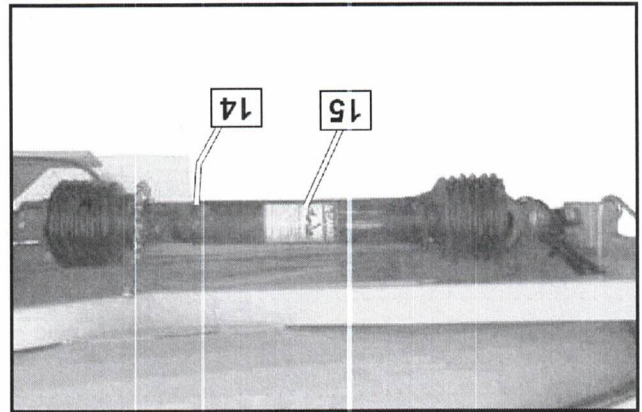

This Parts Catalog was printed on:
Thu Dec 08 20:00:03 UTC 2016

The information contained within could be updated at any time, please refer to OxboConnect for the latest version.

Item	Part No.	Name	Remarks	Qty	Uom
1	90017	DECAL,CAUTION KEEP GUARD S & SHIELDS IN PLACE	ONE LOCATED ON EACH SIDE OF MAIN FRAME END BULKHEAD UNDER DRIVES COVER	2	EA
2	90018	DECAL,DANGER-TO REPAIR	LOCATED ON TOP EDGE OF AUGER TROUGH, ONE ON EACH SIDE	2	EA
3	90019	DECAL,CAUTION NO STEP 9-5/8" X 3-1/2"	LOCATED ON TOP EDGE OF AUGER TROUGH, ONE ON EACH SIDE	2	EA
4	90020	DECAL,DANGER KNIFE ROLLS HAZARD		3-11	EA
5	90751	DECAL,AUTOLUBE PUMP PRIMING INSTRUCTIONS	NOT SHOWN	2	EA
5	92441	DECAL,SPANISH TRANS OF 90751	NOT SHOWN, SPANISH	2	EA
5	92154	DECAL,FRENCH TRANS OF 90751	NOT SHOWN, FRENCH	2	EA
6	90571	DECAL,AUTO LUBE PRIME	NOT SHOWN	2	EA
6	92442	DECAL,SPANISH TRANS OF 90571	NOT SHOWN, SPANISH	2	EA
6	92155	DECAL,FRENCH TRANS OF 90571	NOT SHOWN, FRENCH	2	EA
7	90923	AG STRIPE KIT	SEE REFLECTORS ILLUSTRATIONS OF THIS SECTION FOR PLACEMENT	1	EA
8	90934	DECAL,PATENT US 5,673, 543 5,680,750 5,724,798		1	EA
9	92350	DECAL,OXBO LOGO BLUE 19.40 X 9.43		2	EA
10	92360	DECAL,MODEL #3430 BLUE 3.5"		2	EA
10	92361	DECAL,MODEL #3436 BLUE 3.5"		2	EA
10	92363	DECAL,MODEL #3438 BLUE 3.5"		2	EA
10	92490	DECAL,MODEL #3440 BLUE 3.5"		2	EA
10	92708	DECAL,MODEL #3460 BLUE 3.5"		2	EA
10	92866	DECAL,MODEL #3420-40 BLUE 3.5"		2	EA
10	92474	DECAL,MODEL #3470 BLUE 3.5"		2	EA
10	92545	DECAL, MODEL NUMBER 3475		2	EA
10	92365	DECAL,MODEL #3480 BLUE 3.5"		2	EA
10	92763	DECAL, MODEL NUMBER 3490		2	EA
10	92372	DECAL,MODEL #3530 BLUE 3.5"		2	EA
10	92406	DECAL,MODEL #3580 BLUE 3.5"		2	EA
10	92377	DECAL,MODEL #3620 BLUE 3.5"		2	EA
10	92422	DECAL,MODEL #3620-40 BLUE 3.5"		2	EA
10	92493	DECAL,MODEL #3622 BLUE 3.5"		2	EA
10	920005	DECAL, MODEL NUMBER 3652		2	EA
10	920032	DECAL,MODEL #3655 BLUE 3.5"		2	EA
10	92465	DECAL,MODEL #3660 BLUE 3.5"		2	EA
10	92622	DECAL,MODEL #3664 BLUE 3.5"		2	EA

This Parts Catalog was printed on:

Thu Dec 08 20:00:04 UTC 2016

The information contained within could be updated at any time, please refer to OxbConnect for the latest version.