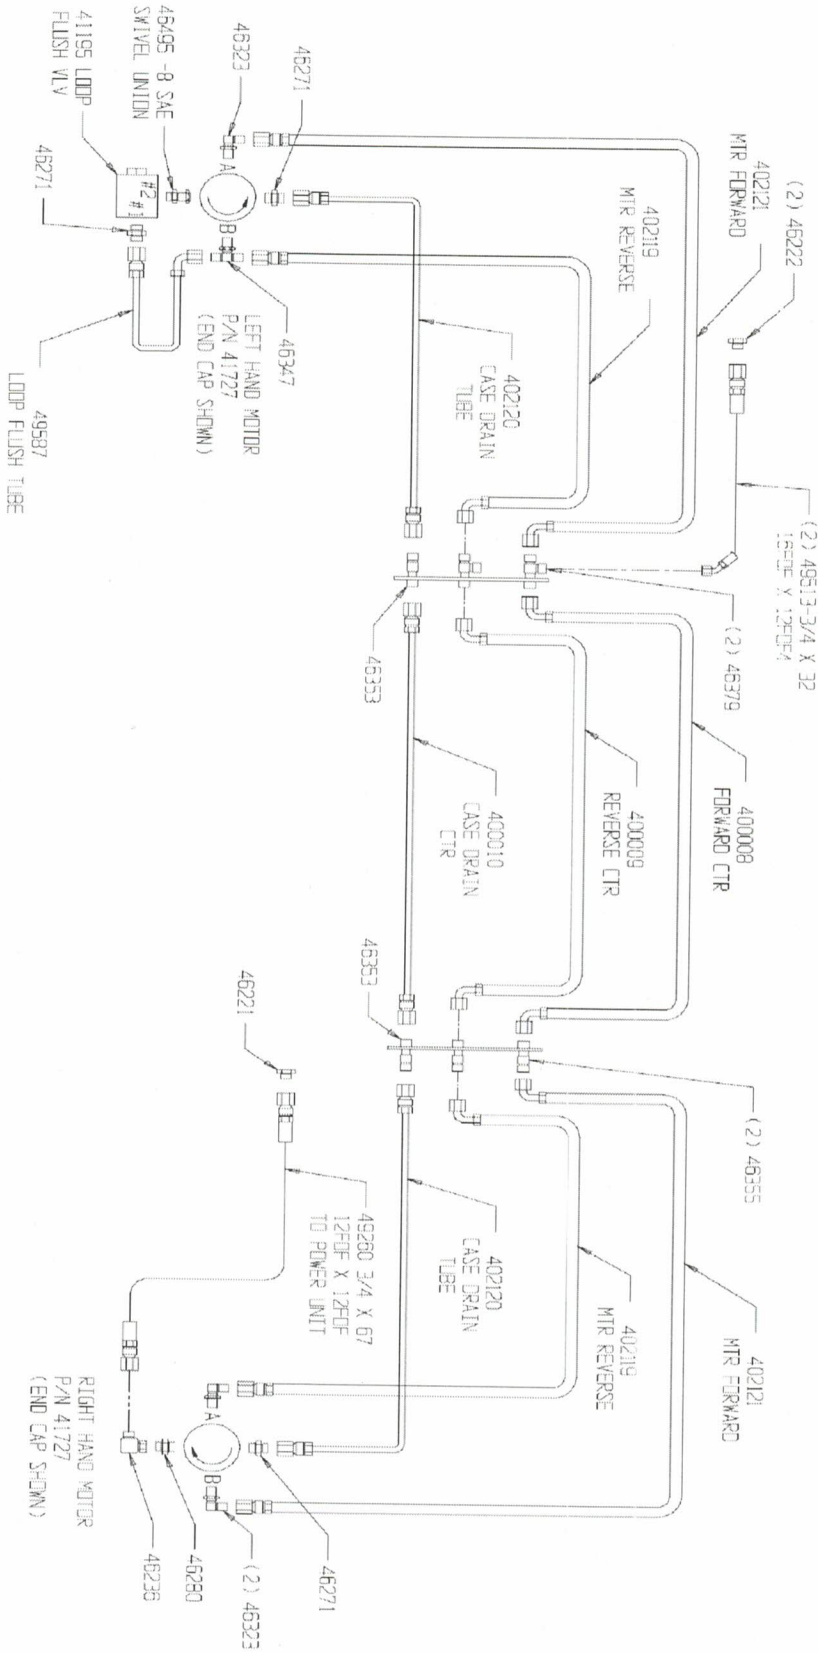

This Parts Catalog was printed on:
Thu Dec 08 20:00:43 UTC 2016

The information contained within could be updated at any time, please refer to OxbConnect for the latest version.