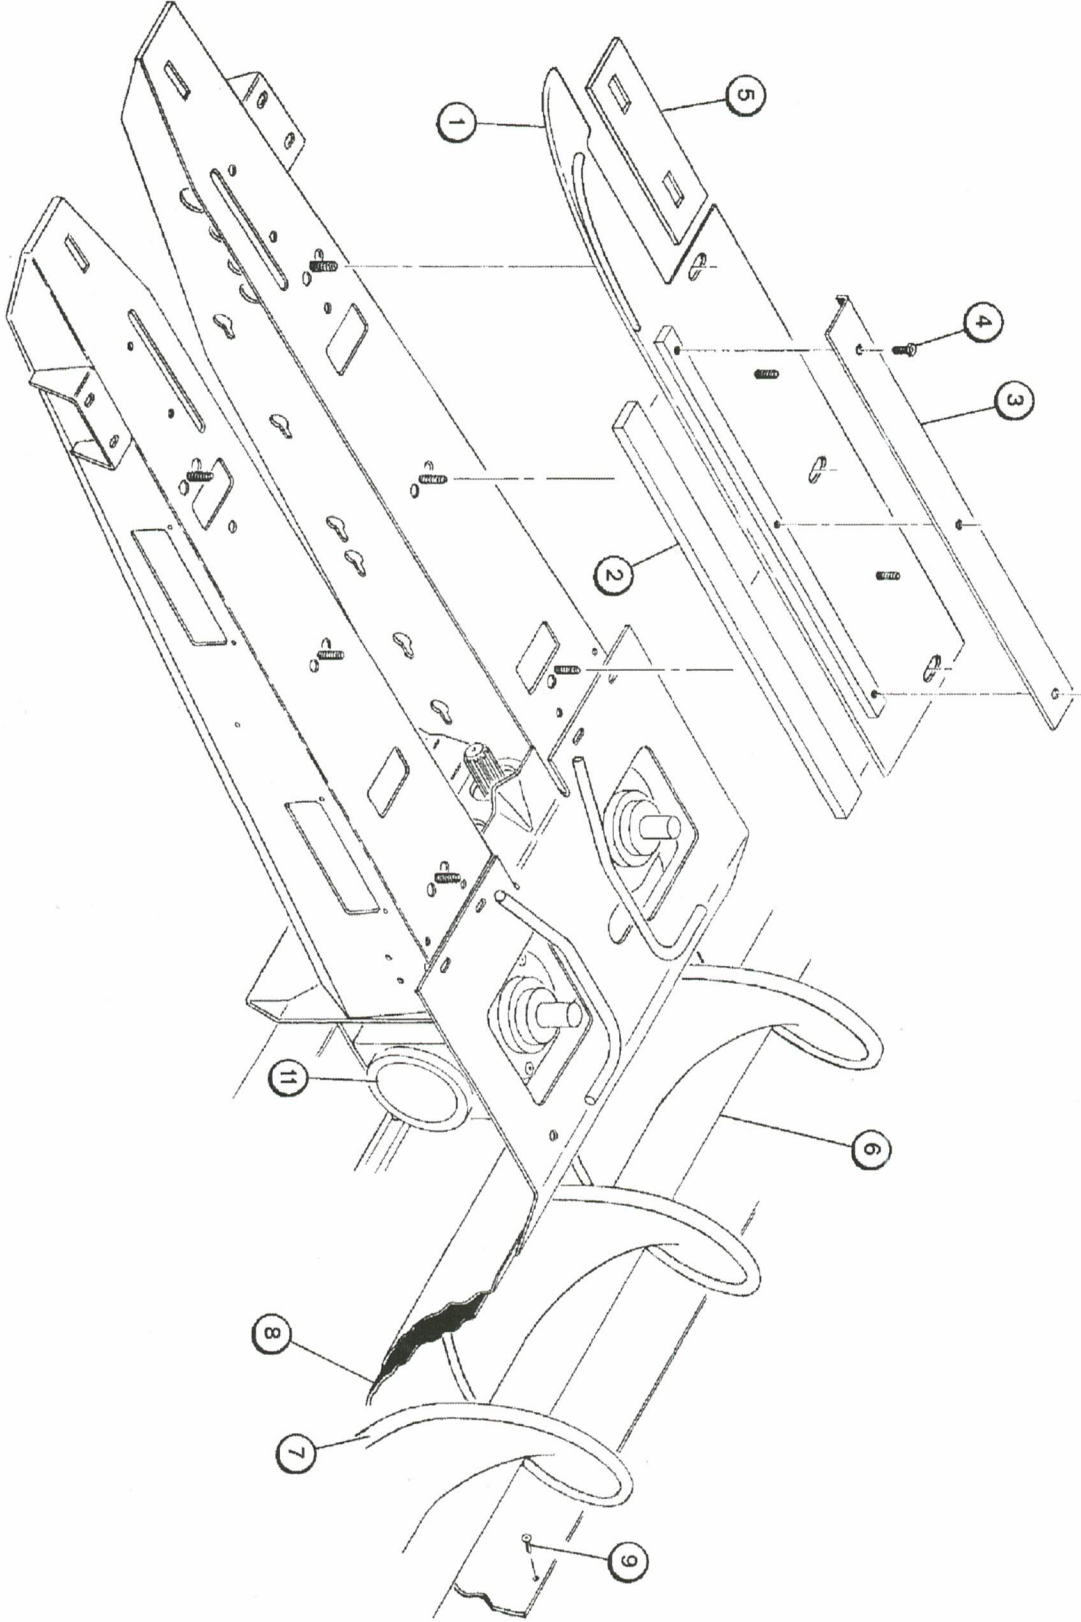

This Parts Catalog was printed on:

Thu Dec 08 20:01:02 UTC 2016

The information contained within could be updated at any time, please refer to OxbConnect for the latest version.

Item	Part No.	Name	Remarks	Qty	Uom
1	26468	STRIPPER PLATE ASSY,RH F/M,B-3,98' MODELS & UP		1	EA
1	26469	STRIPPER PLATE ASSY,LH F/M,B-3,98' MODELS & UP	NOT SHOWN	1	EA
2	51413	CUSHION,STRIPPER PLATE DUROMR:60A,CLR-GRN,NEW	SOFT	2	EA
2	53902	CUSHION,F/M STRPPR PLATE 3/8 UHMMW,BLACK		2	EA
3	21439	HOLD-DOWN,CUSHION CLAMP TYPE CUSHION RETAI		2	EA
4	93345	FHMS,5/16-18X3/4,ALLOY BLACK, HEX SOCKET		6	EA
5	310138	SPACER,OCI BASE,F/M STRIPPER PLT,3000 SERIES		2	EA
6	54807	AUGER ASSY,3430,F/M		1	EA
6	54808	AUGER ASSY,3630,F/M		1	EA
7	88720	WEAR ROD, AUGER EDGE R.H.	ATTACHED BY WELDING	A.R.	EA
7	88721	WEAR ROD, AUGER EDGE L.H.	ATTACHED BY WELDING	A.R.	EA
8	54448	WEAR SHEET,RH OUTER 3630		1	EA
8	54449	WEAR SHEET,LH OUTER 3630		1	EA
8	54592	WEAR SHEET,RH OUTER 3430		1	EA
8	54593	WEAR SHEET,LH OUTER 3430		1	EA
8	55074	WEAR SHEET,RH OUTER 3530		1	EA
8	55075	WEAR SHEET,LH OUTER 3530		1	EA
8	210783	WEAR SHEET,RH OUTER 3480		1	EA
8	210784	WEAR SHEET,LH OUTER 3480		1	EA
8	213536	WEAR SHEET,RH OUTER 3822 CORNHHEAD		1	EA
8	213537	WEAR SHEET,LH OUTER 3822 CORNHHEAD		1	EA
8	217065	WEAR SHEET,OUTER 3830F CENTER FRAME		1	EA
8	217157	WEAR SHEET,OUTER 3638F CENTER FRAME		1	EA
8	217560	WEAR SHEET,RH OUTER 3820 FRAME		1	EA
8	21761	WEAR STRIP,EXT ELE.		1	EA
8	51468	WEAR SHEET,CENTER,4870 FM, UNI POWER UNITS	NEW IDEA MOUNT	1	EA
8	51469	WEAR SHEET,CENTER,3650 FM, UNI POWER UNITS		1	EA
8	51477	WEAR SHEET,CENTER,4870B, A, BYRON POWER UNITS		1	EA
8	28579	WEAR SHEET,CENTER AUGER TROUGH NO CUT-OUT	NO CUT OUT	1	EA
8	56318	WEAR SHEET,CENTER AUGER FOR 22394 CENTER PANEL	EXCEPT BIG JACK & 2430	1	EA
9	93845	RIVET,POP,3/16-.251-.375 LARGE FLANGE,STEEL,PLTD		A.R.	EA

This Parts Catalog was printed on:

Thu Dec 08 20:01:02 UTC 2016

The information contained within could be updated at any time, please refer to OxboConnect for the latest version.