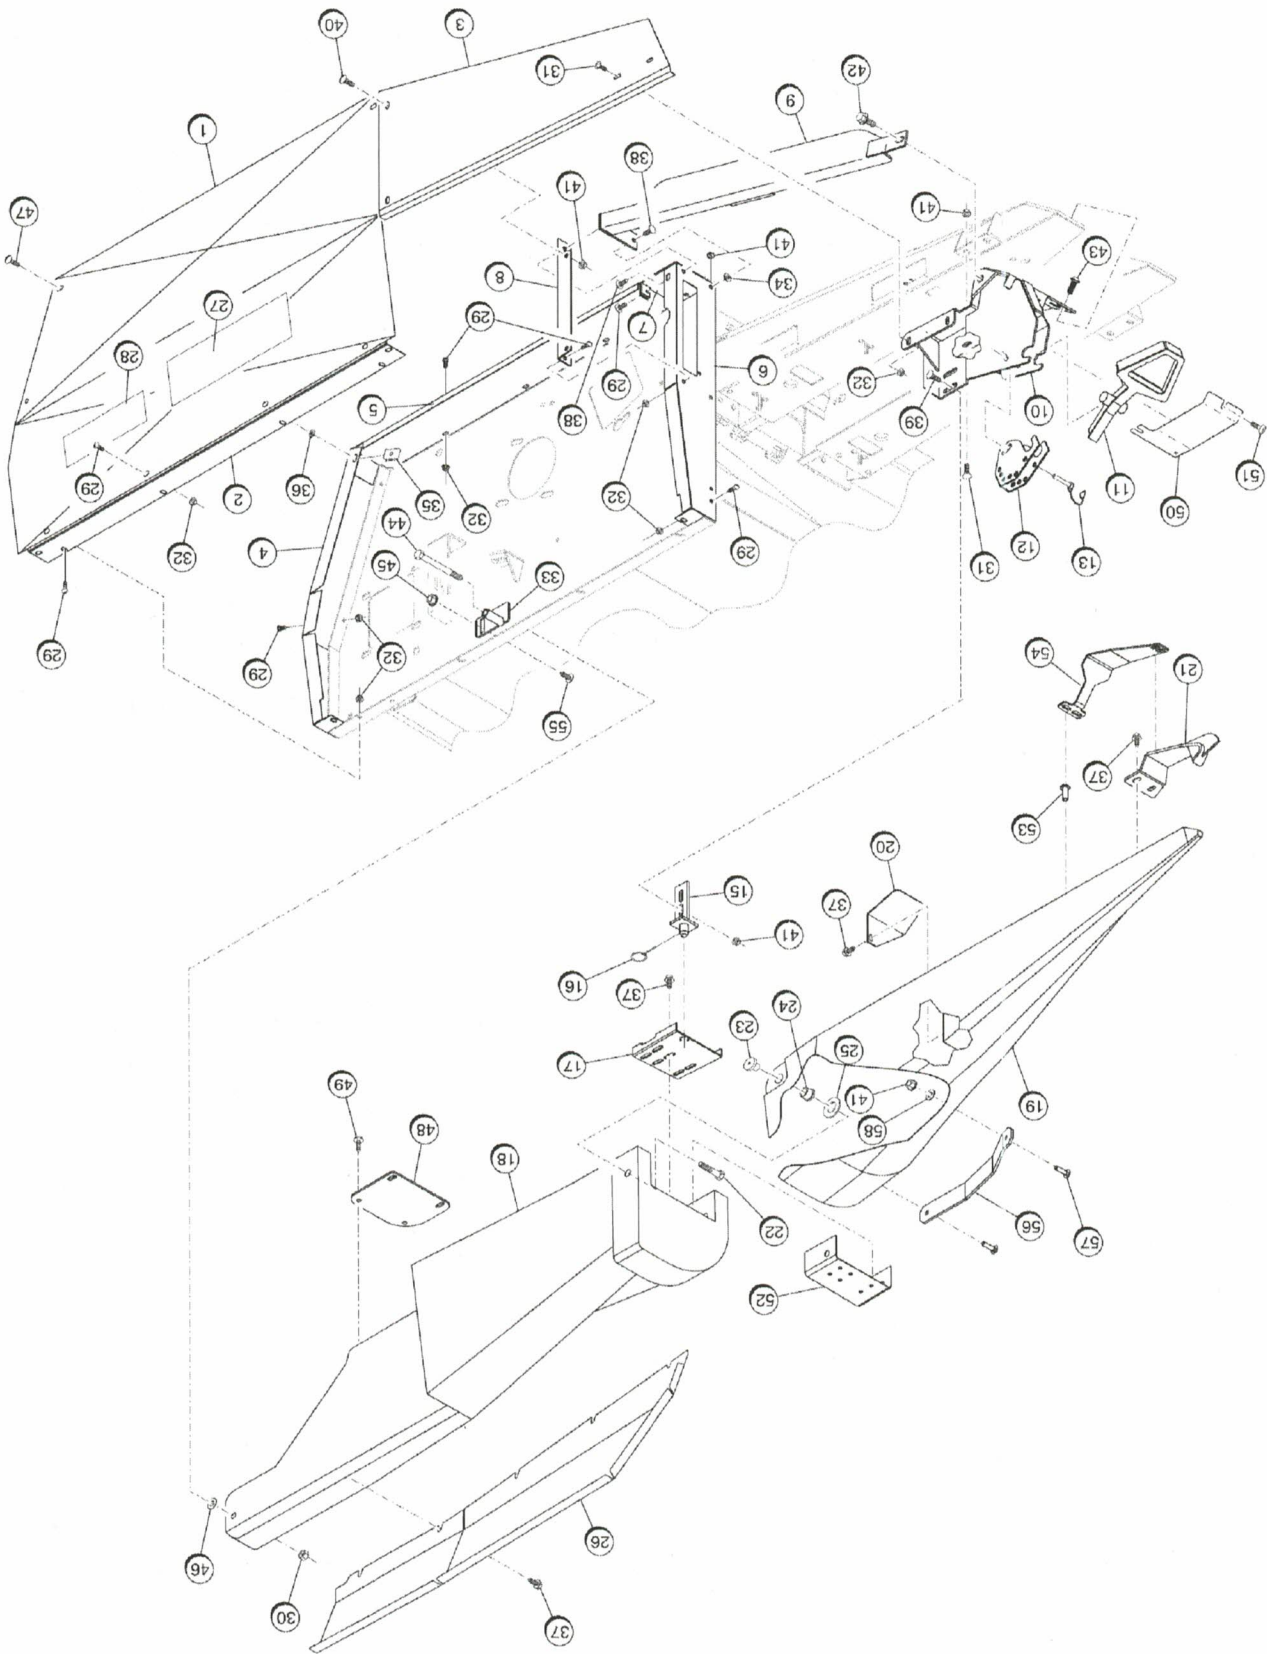

This Parts Catalog was printed on:
Thu Dec 08 20:00:59 UTC 2016

The information contained within could be updated at any time, please refer to OxbConnect for the latest version.

Item	Part No.	Name	Remarks	Qty	Uom
19	25536	NOSE ASSY,END ROW (LH) PLASTIC,3000 SERIES		1	EA
19	25535	NOSE ASSY,END ROW (RH) PLASTIC,3000 SERIES	NOT SHOWN	1	EA
20	25744	PNL,NOSE SUPPORT,CAM,LH PLASTIC END ROW,3000 SER		1	EA
20	25743	PNL,NOSE SUPPORT,CAM,RH PLASTIC END ROW 3000 SER	NOT SHOWN	1	EA
21	54155	SHOE,LH,END ROW SEP NOSE 3000 SERIES CNHDS		1	EA
21	54154	SHOE,RH,END ROW SEP NOSE 3000 SERIES CNHDS	NOT SHOWN	1	EA
22	93084	HHCS,1/2-13X2-1/2,GR5 PLTD		2	EA
23	54110	NUT,NOSE PIVOT,1/2-13 FLANGED,1-1/8 HEX		2	EA
24	53949	BUSHING,3/4X1X3/4L FLANGED BRONZE,PLSTC NSE		4	EA
25	93616	BUSH,MACH,3/4X14GA PLTD NARROW RIM		4	EA
26	26134	SIDE WING,EARS AVER,LH 3000 SERIES	SEED CORN OPTION	1	EA
26	26133	SIDE WING,EARS AVER,RH 3000 SERIES	SEED CORN OPTION, NOT SHOWN	1	EA
27	-	Decal	REFER TO SIGNS & DECALS FOR MORE INFORMATION	-	EA
28	-	Decal	REFER TO SIGNS & DECALS FOR MORE INFORMATION	-	EA
29	93378	TRHDWZ,5/16-18X1/2,GR5 SER/FLANGE,PLTD		30	EA
30	93519	NUT,1/2-13,TOP LOCK 1-WAY,PLTD,GR"C"		2	EA
31	93188	BOLT,CARR,3/8-16X3/4 GR5,PLTD		4	EA
32	93522	NUT,5/16-18,WHIZLOC ZN GR5		42	EA
33	311444	BRKT,LH ENDROW SEPARATOR PIVOT MNT,3000 CNHDS		1	EA
33	311443	BRKT,RH ENDROW SEPARATOR PIVOT MNT,3000 CNHDS	NOT SHOWN	1	EA
34	93602	WASHER,5/16,FLAT PLTD,ANS TYPE A,WIDE		1	EA
35	94644	RECEPTACLE, CLIP-ON		4	EA
36	94645	RETAINER, STEEL		4	EA
37	94166	3/8NC X 3/4 HEX HEAD FLANGE BOLT		36-92	EA
38	93383	3/8NC X 1 FLANGE BOLT, GR5, SERRATED		2	EA
39	93189	BOLT,CARR,3/8-16X1 GR5,PLTD		2	EA
40	93263	BOLT,CARR,3/8-16X3/4 LOW SHOULDER,GR5,PLTD		4	EA
41	93523	NUT,3/8-16,WHIZLOC,GR5		6	EA
42	93341	HHWZ,1/2-13X1		2	EA
43	94496	BHSCS,1/2-13X1-1/4,GR5 PLTD		4	EA
44	93094	HHCS,1/2-13X6,GR5 PLTD		2	EA
45	93525	NUT,1/2-13,WHIZLOC,GR5 PLTD,SERRATED FLANGE		2	EA

This Parts Catalog was printed on:

Thu Dec 08 20:00:59 UTC 2016

The information contained within could be updated at any time, please refer to OxbowConnect for the latest version.