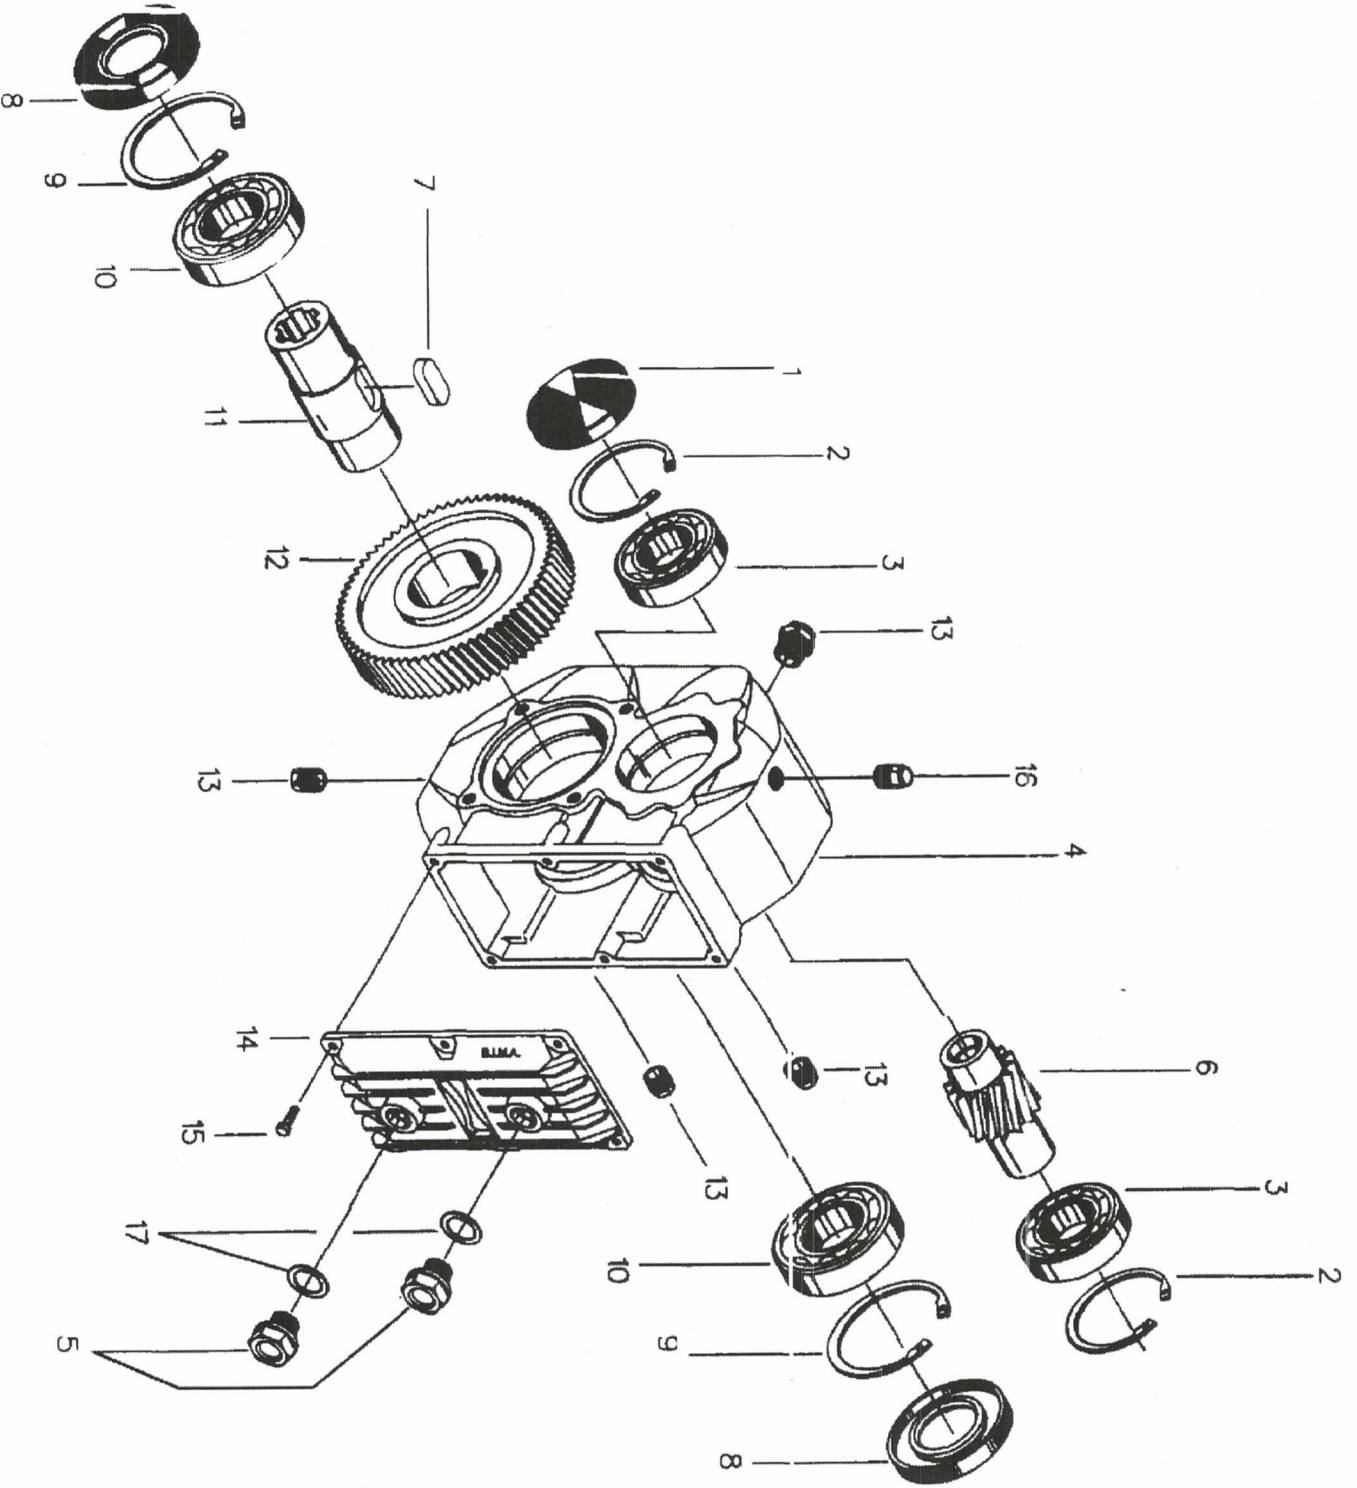

This Parts Catalog was printed on:

Thu Dec 08 20:00:22 UTC 2016

The information contained within could be updated at any time, please refer to OxbConnect for the latest version.

Item	Part No.	Name	Remarks	Qty	Uom
-	55990	GEARBOX,CORNHEAD DRIVE B&P,3.57:1 REDUCTION	INCLUDES ITEMS 1 THRU 17	-	EA
1	56272	PLUG,RUBBER OIL SEAL		1	EA
2	98781	SNAP RING,INTERNAL,80MM		2	EA
3	56273	BRG,BALL,DRIVE SHAFT B&P #8200.264.000		2	EA
4	56274	HOUSING,G-BOX,FOR 55990 B&P #2065.001.001		1	EA
5	46761	PLUG,1/2"GAS,G-BOX		2	EA
6	56275	SHAFT,DRIVE W/GEAR B&P #2005.084.542		1	EA
7	56276	KEY,16MMX10MMX40MM		1	EA
8	56277	SEAL,OIL,M50X90X10 B&P #8050.588.000		2	EA
9	98782	SNAP RING,INTERNAL,90MM		2	EA
10	56278	BRG,BALL,DRIVEN SHAFT		2	EA
11	56279	SHAFT,DRIVEN,540 ID SPLN B&P #2005.061.042		1	EA
12	56280	GEAR,HELICAL,DRIVEN		1	EA
13	40073	PLUG,1/2 NPT SQUARE HEAD		4	EA
14	56281	COVER,G-BOX FOR 55990 GASKET NOT AVAILABLE-RTV		1	EA
15	930290	HHCS,M6X1,16MM,10.9 BLACK		6	EA
16	49551	BREATHER,G-BOX,3-6 PSI		1	EA
17	46760	RING,SEAL,G-BOX PLUG		2	EA

Comments for Page: HEADER DRIVE GEARBOX

* NOTE: OLDER MODELS MAY ONLY HAVE ONE THREADED HOLE ON THE COVER PLATE. IF THIS IS THE CASE, ORDER STAMPED PLUG (P/N 56282) FOR THE UPPER HOLE.

This Parts Catalog was printed on:

Thu Dec 08 20:00:23 UTC 2016

The information contained within could be updated at any time, please refer to OxbConnect for the latest version.