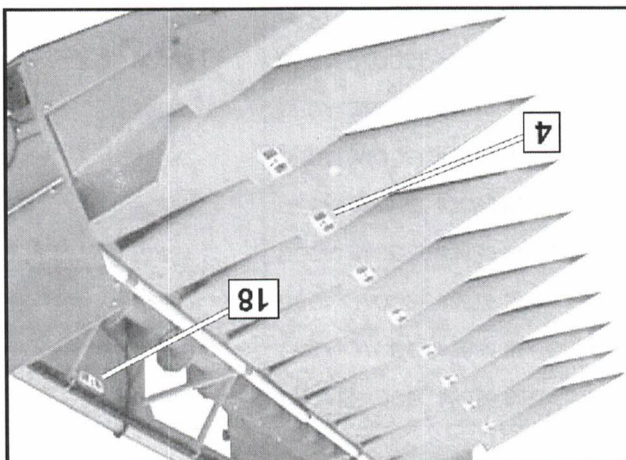

This Parts Catalog was printed on:
Thu Dec 08 20:00:05 UTC 2016

The information contained within could be updated at any time, please refer to OxboConnect for the latest version.

SIGNS & DECALS

3000 Series Corn Head - Parts Catalog, 2017

Item	Part No.	Name	Remarks	Qty	Uom
13	92873	DECAL,POLISH TRANS OF 90740 GEARBOX LUBE	1 PER ROW	A.R.	EA
13	92877	DECAL,ROMANIAN TRANS OF 90740 GEARBOX LUBE	1 PER ROW	A.R.	EA
13	920027	DECAL,RUSSIAN TRANS OF 90740 GEARBOX LUBE	1 PER ROW	A.R.	EA
14	90134	DECAL,L1 103 DANGER PTO HAZARD	NOT SHOWN	1	EA
15	90133	DECAL,L2 103 DANGER PTO HAZARD	NOT SHOWN	1	EA
16	90122	DECAL, READ OPERATORS MANUAL		2	EA
17	92351	DECAL,STRIPE BLUE 3.5"	ORDER BY THE FOOT	A.R.	FT
17.1	90225	DECAL,"GREASE" ARROW W/GREASE GUN	NOT SHOWN	A.R.	EA
18	3000-0185	DECAL DANGER ROTATING AUGER		2	EA

This Parts Catalog was printed on:

Thu Dec 08 20:00:05 UTC 2016

The information contained within could be updated at any time, please refer to OxbowConnect for the latest version.