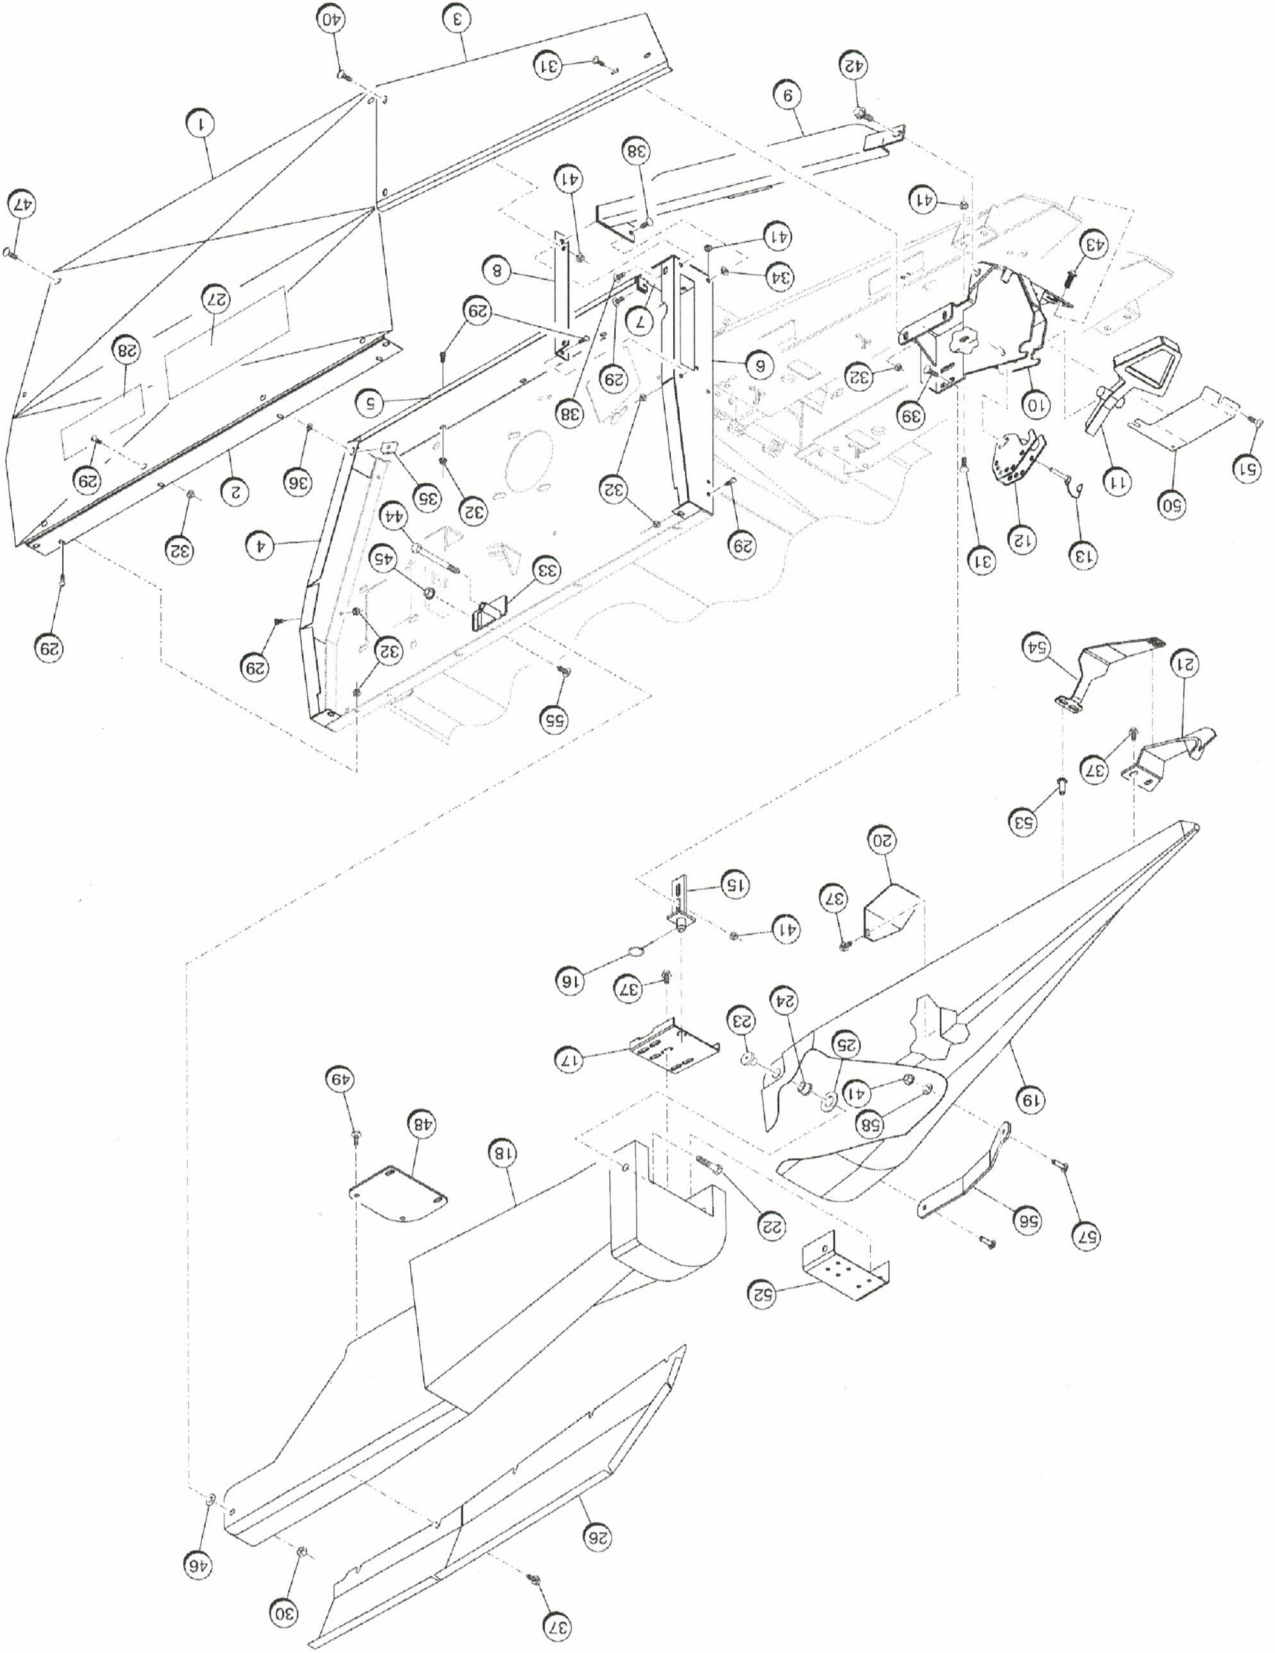

This Parts Catalog was printed on:

Thu Dec 08 20:00:59 UTC 2016

The information contained within could be updated at any time, please refer to OxbConnect for the latest version.

Item	Part No.	Name	Remarks	Qty	Uom
46	93605	WASHER,1/2,FLAT		2	EA
47	94643	SCREW ASSY ,316 X .751	(INCLUDES PLASTIC WASHER)	4	EA
48	26445	WEAR PLATE,END ROW SEP PLASTIC,1998		2	EA
49	94458	BHSCS,3/8-16X3/4,GR5 PLTD		8	EA
50	26458	COVER,ADJUSTER ASSY,LH END ROW,98',3000 SERIES		1	EA
50	26457	COVER,ADJUSTER ASSY,RH END ROW,98',3000 SERIES		1	EA
51	93381	HHWZ,5/16-18X3/4,WZLK GR5,SER/FLANGE,PLTD		2	EA
-	93546	NUT,5/16-18,SPEED GRIP,100-134, REACH,625		2	EA
52	28113	PANEL,LH END ROW SEP		A.R.	EA
52	28112	PANEL,RH END ROW SEPARAL		A.R.	EA
53	94623	PLUSNUT,3/8-16 GRIP		4	EA
54	28348	SHOE, END ROW, ADD ON HIGH FLOATATION, EUROPEAN HEADS		2	EA
55	94006	BOLT,CARR,1/2-13X1 GR5,PLTD,LOW SHOULDER		2	EA
56	27544	PANEL,NOSE DEFLECTOR 80CM CNHDS	(FOR 80 CM ROWS)	2	EA
57	93191	BOLT,CARR,3/8-16X1-1/2 GR5,PLTD		4	EA
58	94179	FLATWASHER,3/8" SAE, NARROW RIM		4	EA

This Parts Catalog was printed on:

Thu Dec 08 20:00:59 UTC 2016

The information contained within could be updated at any time, please refer to OxboConnect for the latest version.