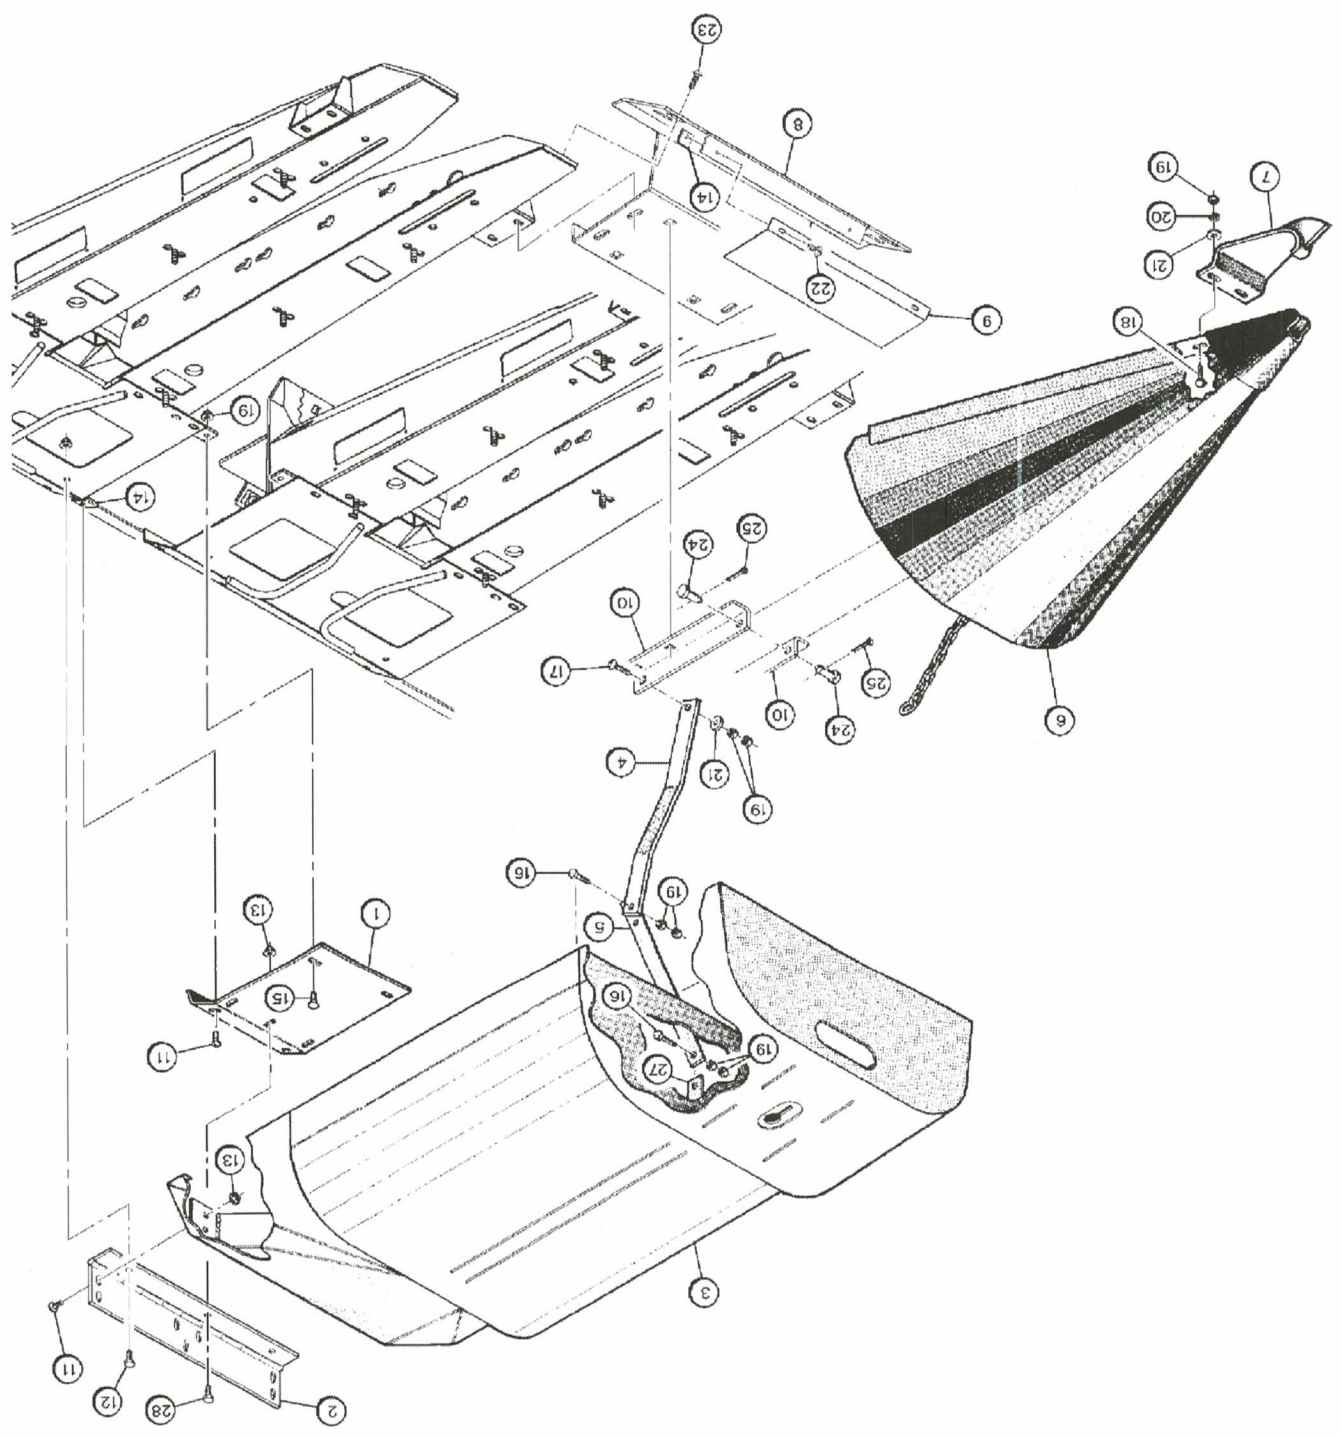

The information contained within could be updated at any time, please refer to OxbConnect for the latest version.

Item	Part No.	Name	Remarks	Qty	Uom
1	26079	INTER ROW COVER,36" CH 3000 SERIES		3-11	EA
1	26080	INTER ROW COVER,38" CH 3000 SERIES		3-11	EA
1	26085	INTER ROW COVER,40" CH 3000 SERIES		3-11	EA
2	20813	HINGE,ROW SEP,36"CH 3/8 BR,11GAX4-3/4X19-1/2		3-11	EA
2	20814	HINGE,ROW SEP,38"CH 3/8 BR,11GAX4-3/4X21-1/2		3-11	EA
2	21165	HINGE,ROW SEP,40"CH 3/8 BR,11GAX4-3/4X23-1/2		3-11	EA
3	21925	ROW SEP ASSY 36"STANDARD PROCESSING & FRESHMARKET		3-11	EA
3	24170	ROW SEP ASSY 36" LOW PROFILE, SEED CORN		A.R.	EA
3	21926	ROW SEP ASSY 38"STANDARD PROCESSING & FRESHMARKET		3-11	EA
3	24182	ROW SEP ASSY 38" LOW PROFILE, SEED CORN		A.R.	EA
3	21946	ROW SEP ASSY 40"STANDARD PROCESSING & FRESHMARKET		3-11	EA
3	25955	ROW SEP ASSY 40" LOW PROFILE,SEED CORN		A.R.	EA
4	31174	LOWER ARM,ROW SEP SUPPRT		3-11	EA
5	30720	UPPER LINKAGE ARM		3-11	EA
6	20827	NOSE ASSY,36"		3-11	EA
6	20829	NOSE ASSY,38"		3-11	EA
6	21159	NOSE ASSY,40"		3-11	EA
7	50540	SHOE,ROW SEPARATOR NOSE	NOT INCLUDED WITH NOSE	3-11	EA
8	39236	BRKT,ROW TIE,36" ROW WIDTH,3000 SERIES		3-11	EA
8	39237	BRKT,ROW TIE,38" ROW WIDTH,3000 SERIES		3-11	EA
8	39125	BRKT,ROW TIE,40" ROW WIDTH,3000 SERIES		3-11	EA
9	26072	PANEL,ROW TIE COVER,36" ROW WIDTH,3000 SERIES		3-11	EA
9	26073	PANEL,ROW TIE COVER,38" WIDTH,3000 SERIES		3-11	EA
9	25942	PANEL,ROW TIE COVER,40" ROW WIDTH,3000 SERIES		3-11	EA
10	30710	BRKT,NOSE PIVOT RH & LH 100OC SERIES CNHD		6-22	EA
11	94409	BHSCS,5/16-18X3/4 W/FLNG		20-	EA
12	94569	HHWZ,3/8-16X5/8 GR5 ZN SERRATED FLANGE		6-18	EA
13	93522	NUT,5/16-18,WHIZLOC ZN GR5		28-168	EA
14	93546	NUT,5/16-18,SPEED GRIP,100-.134, REACH,625		8-24	EA
15	93188	BOLT,CARR,3/8-16X3/4 GR5,PLTD		4-18	EA
16	93054	HEX HEAD CAPSCREW, 3/8"-16 X 1-1/4" GRADE 5		3-11	EA
17	93190	BOLT,CARR,3/8-16X1-1/4 GR5,PLTD		3-11	EA