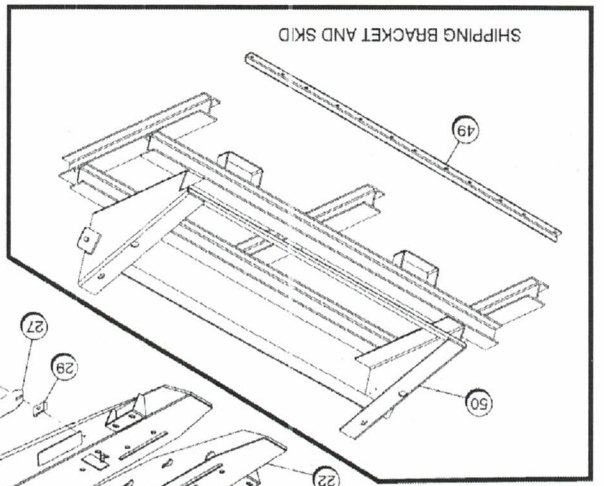

This Parts Catalog was printed on:
Thu Dec 08 20:00:10 UTC 2016

The information contained within could be updated at any time, please refer to OxbConnect for the latest version.

This Parts Catalog was printed on:
Thu Dec 08 20:00:11 UTC 2016

Item	Part No.	Name	Remarks	Qty	Uom
16	10605	FRAME,3530,AUGER COVER 3440 O		1	EA
16	315403	FRAME,AUGER COVER,8" 3460		1	EA
16	11128	FRAME,1470,AUGER COVER -		1	EA
16	10602	FRAME,1430,AUGER COVER -		1	EA
16	10603	FRAME,1436,AUGER COVER -		2	EA
16	10605	FRAME,3530,AUGER COVER 3440 O		1	EA
16	10605	FRAME,3530,AUGER COVER 3440 O		1	EA
16	10605	FRAME,3530,AUGER COVER 3440 O		1	EA
16	10610	FRAME,1736,AUGER COVER -		1-2	EA
16	10776	FRAME,1534,AUGER COVER -		1	EA
16	10603	FRAME,1436,AUGER COVER -		2	EA
16	10604	FRAME,1438,AUGER COVER -		1	EA
16	10602	FRAME,1430,AUGER COVER -		1	EA
16	10603	FRAME,1436,AUGER COVER -		1	EA
16	10605	FRAME,3530,AUGER COVER 3440 O		1	EA
16	10606	FRAME,1630,AUGER COVER -		1	EA
16	11128	FRAME,1470,AUGER COVER -		1	EA
16	10776	FRAME,1534,AUGER COVER -		1	EA
16	12561	FRAME,3680,AUGER COVER -		1	EA
16	10859	FRAME,AUGER COVER 1770CS		1	EA
16	10609	FRAME,1730,AUGER COVER -		1	EA
16	10612	FRAME,1930,AUGER COVER -		2	EA
16	10859	FRAME,AUGER COVER 1770CS		1	EA
16	10776	FRAME,1534,AUGER COVER -		1	EA
16	10606	FRAME,1630,AUGER COVER -		1	EA
16	10611	FRAME,1830,AUGER COVER -		1	EA
16	10615	FRAME,1838,AUGER COVER -		2	EA
16	10612	FRAME,1930,AUGER COVER -		2	EA
16	10610	FRAME,1736,AUGER COVER -		1-2	EA
16	10602	FRAME,1430,AUGER COVER -		2	EA
16	10613	FRAME,1030,AUGER COVER -		2	EA
16	10609	FRAME,1730,AUGER COVER -		1	EA
16	10604	FRAME,1438,AUGER COVER -		1	EA
16	10613	FRAME,1030,AUGER COVER -		2	EA
16	10603	FRAME,1436,AUGER COVER -		2	EA
16	10605	FRAME,3530,AUGER COVER 3440 O		2	EA