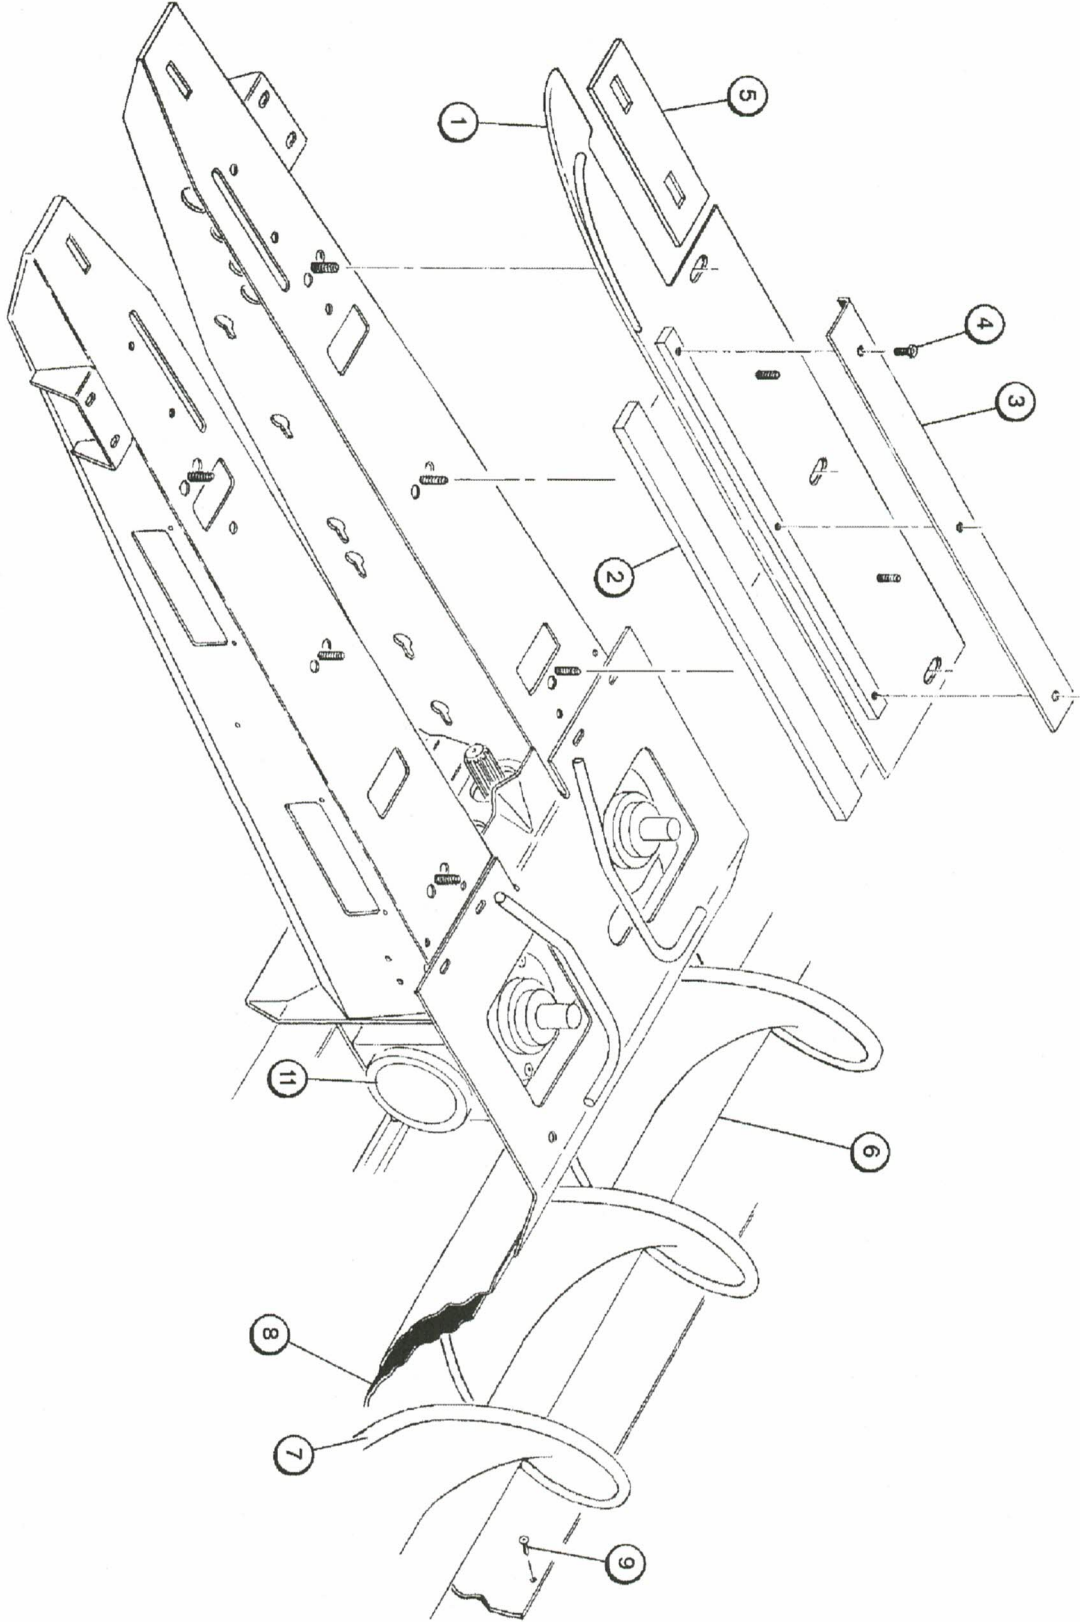

This Parts Catalog was printed on:

Thu Dec 08 20:01:02 UTC 2016

The information contained within could be updated at any time, please refer to OxbConnect for the latest version.

Item	Part No.	Name	Remarks	Qty	Uom
10	61475	LINER KIT, AUGER TROUGH FOR MODELS 3630 & 4870B THROAT	INCLUDES ITEMS 8-9	1	EA
10	61476	LINER KIT, AUGER TROUGH FOR MODELS 3430 & 4870B THROAT	INCLUDES ITEMS 8-9	1	EA
10	61498	LINER KIT, AUGER TROUGH FOR MODELS 3530 & 4870B THROAT	INCLUDES ITEMS 8-9	1	EA
10	61949	LINER KIT, AUGER TROUGH FOR MODELS 3480 & 4870B THROAT	INCLUDES ITEMS 8-9	1	EA
10	62301	LINER KIT, AUGER TROUGH FOR MODELS 3822 & 4870B THROAT	INCLUDES ITEMS 8-9	1	EA
10	62254	LINER KIT, AUGER TROUGH FOR MODELS 3822, SUPER JACK & DB-18	INCLUDES ITEMS 8-9	1	EA
11	54576	GEARBOX,3000 CNHD 13% RDCTN GTHBLT F/M,CLTCHON	FOR FRESH MARKET	1	EA

This Parts Catalog was printed on:
Thu Dec 08 20:01:03 UTC 2016

The information contained within could be updated at any time, please refer to OxboConnect for the latest version.