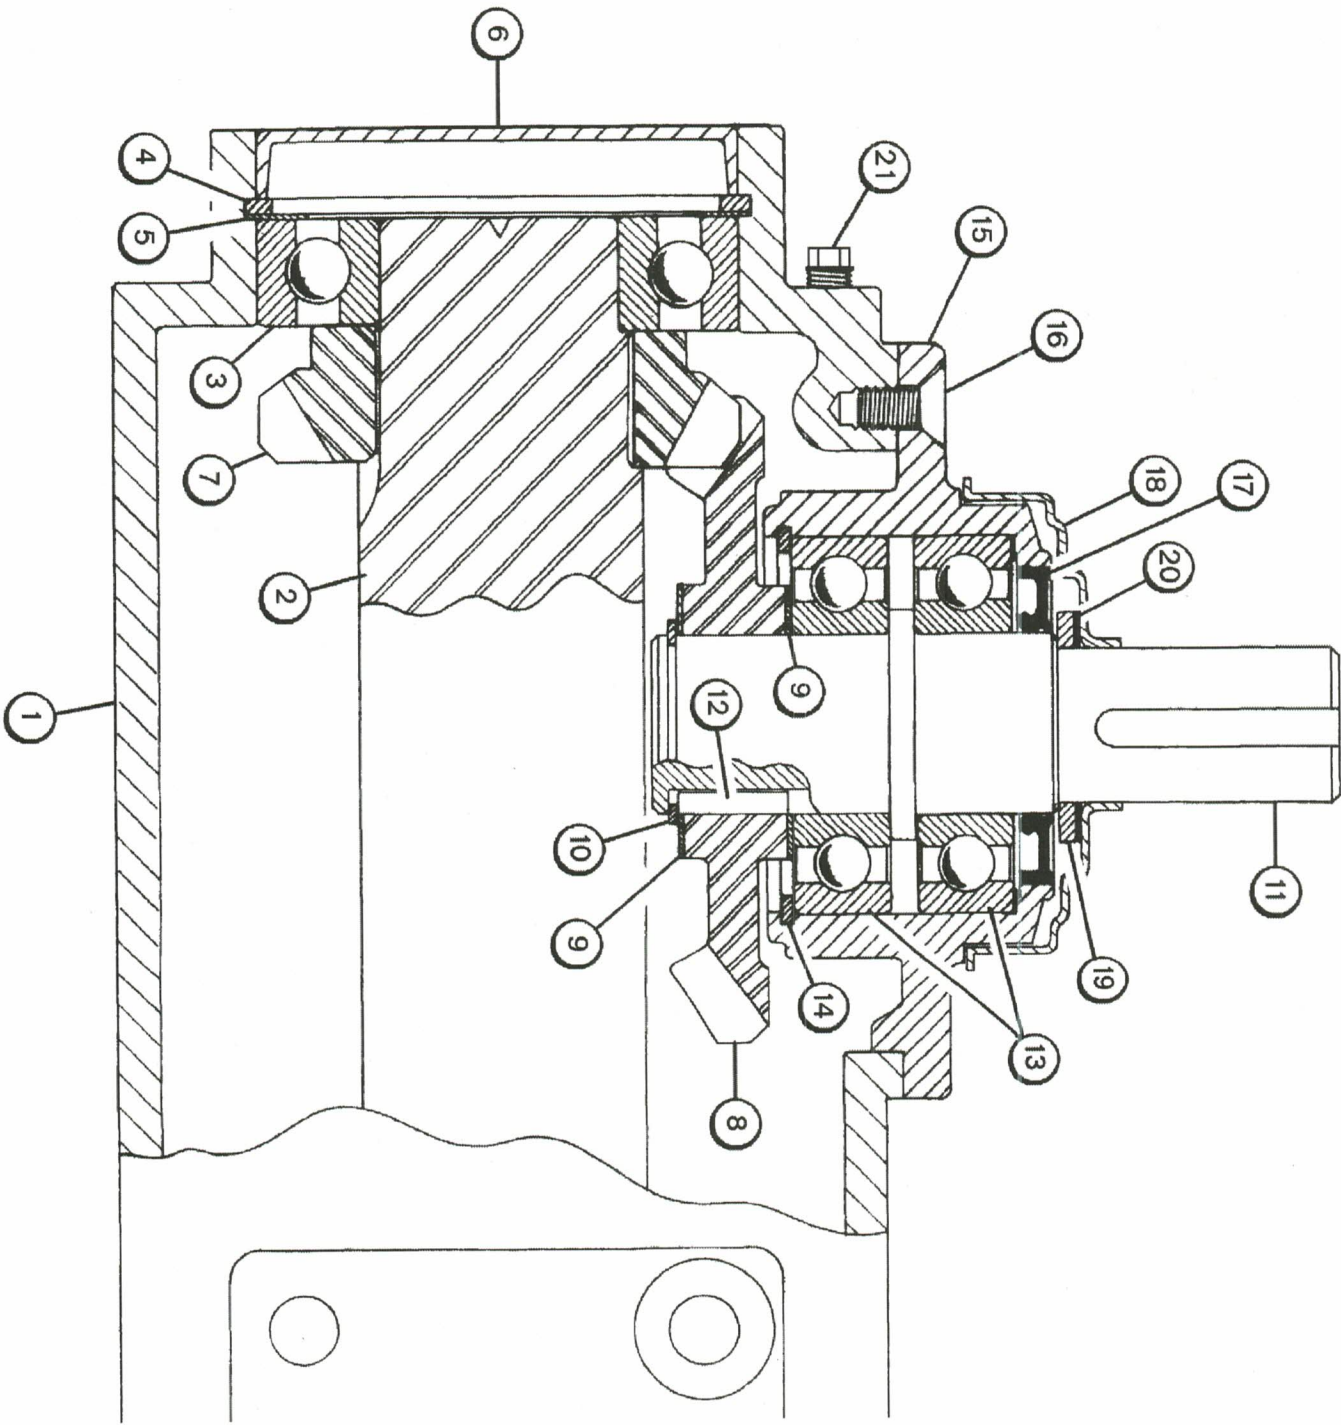

This Parts Catalog was printed on:
Thu Dec 08 20:01:05 UTC 2016

The information contained within could be updated at any time, please refer to OxboConnect for the latest version.

Item	Part No.	Name	Remarks	Qty	Uom
-	54156	GEARBOX,3000 CNHD INCL CLUTCH,SRVC BLTN 90847	FRESH MARKET	A.R.	EA
-	54576	GEARBOX,3000 CNHD 13% RDCTN GTHBLT F/M,CLTCHON	FRESH MARKET	A.R.	EA
1	54369	HOUSING,COMER GEARBOX ROW UNIT,REAR DRV		1	EA
2	54378	SHAFT,MAIN DRIVE,DRIVEN COMER CNHD GEARBOX		1	EA
3	50926	BRG,BALL		1	EA
4	54389	RETAINING RING,INTERNAL COMER GBOX,3.3835 OD		1	EA
5	54412	SHIM PACK,MAIN DRV SHFT LH & HOLLOW THRU SHAFT	PACK OF 4	1	EA
6	54404	CAP,LH END,COMER GBOX 80MM X 10MM SOFT PLUG		1	EA
7	54287	GEAR,17T BEVEL DRIVER STD,COMER CNHD GBOX	STANDARD RATIO	1	EA
7	54716	GEAR,16T BEVEL DRIVER 13% RDCTN, COMER CNHD GB	13% REDUCTION RATIO	1	EA
8	54368	GEAR,23T BEVEL DRIVEN STD,COMER CNHD GBOX	13% REDUCTION RATIO	1	EA
8	54717	GEAR,24T BEVEL DRIVEN 13% RDCTN,COMER CNHD GB	13% REDUCTION RATIO	1	EA
9	54282	SHIM PACK,BELT DRIVE COMER G-BOX	PACK OF 4	4	EA
10	54386	RETAINING RING,EXTERNAL COMER GBOX,1.12 ID		2	EA
11	54376	SHAFT,GATHER BELT DRIVE COMER CNHD GEARBOX		2	EA
12	54375	KEY,8MMX7MMX14.5MM COMER CNHD GEARBOX		2	EA
13	51191	BRG,30MMX60MM BALL SEALED		4	EA
14	54385	RETAINING RING,INTERNAL COMER GBOX,62MM OD		2	EA
14,1	54945	CAP ASSY,GTHRNG BLT DRV 3000 SERIES,COMER	INCLUDES ITEMS 11, 12, 13, 14, 15, 17, 18, 19 AND 20 INSTALLED	A.R.	EA
15	54373	HOUSING,BELT DRV COVER COMER CNHD GEARBOX		2	EA
16	93937	FHMS,M10X25MM,GR 10.9 BLACK,HEX SOCKET		8	EA
17	54283	SEAL,DOUBLE LIP,BELT DRV SHAFT,COMER CNHD GBOX		2	EA
18	54583	SEAL PROTECTOR,GTHRNG BLT DRV,COMER CNHD GBOX		2	EA
19	54567	SPACER,1.000X1.500X0.157 GTHRNG BLT DRIVE, COMER		2	EA
20	54911	SHIM,1.00X1.50X.015 GTHRNG BLT DRIVE,COMER		2	EA
21	46720	PLUG,1/4"GAS COMER GBOX 1999 AND UP ROW UNITS		1	EA

This Parts Catalog was printed on:

Thu Dec 08 20:01:05 UTC 2016

The information contained within could be updated at any time, please refer to OxbConnect for the latest version.