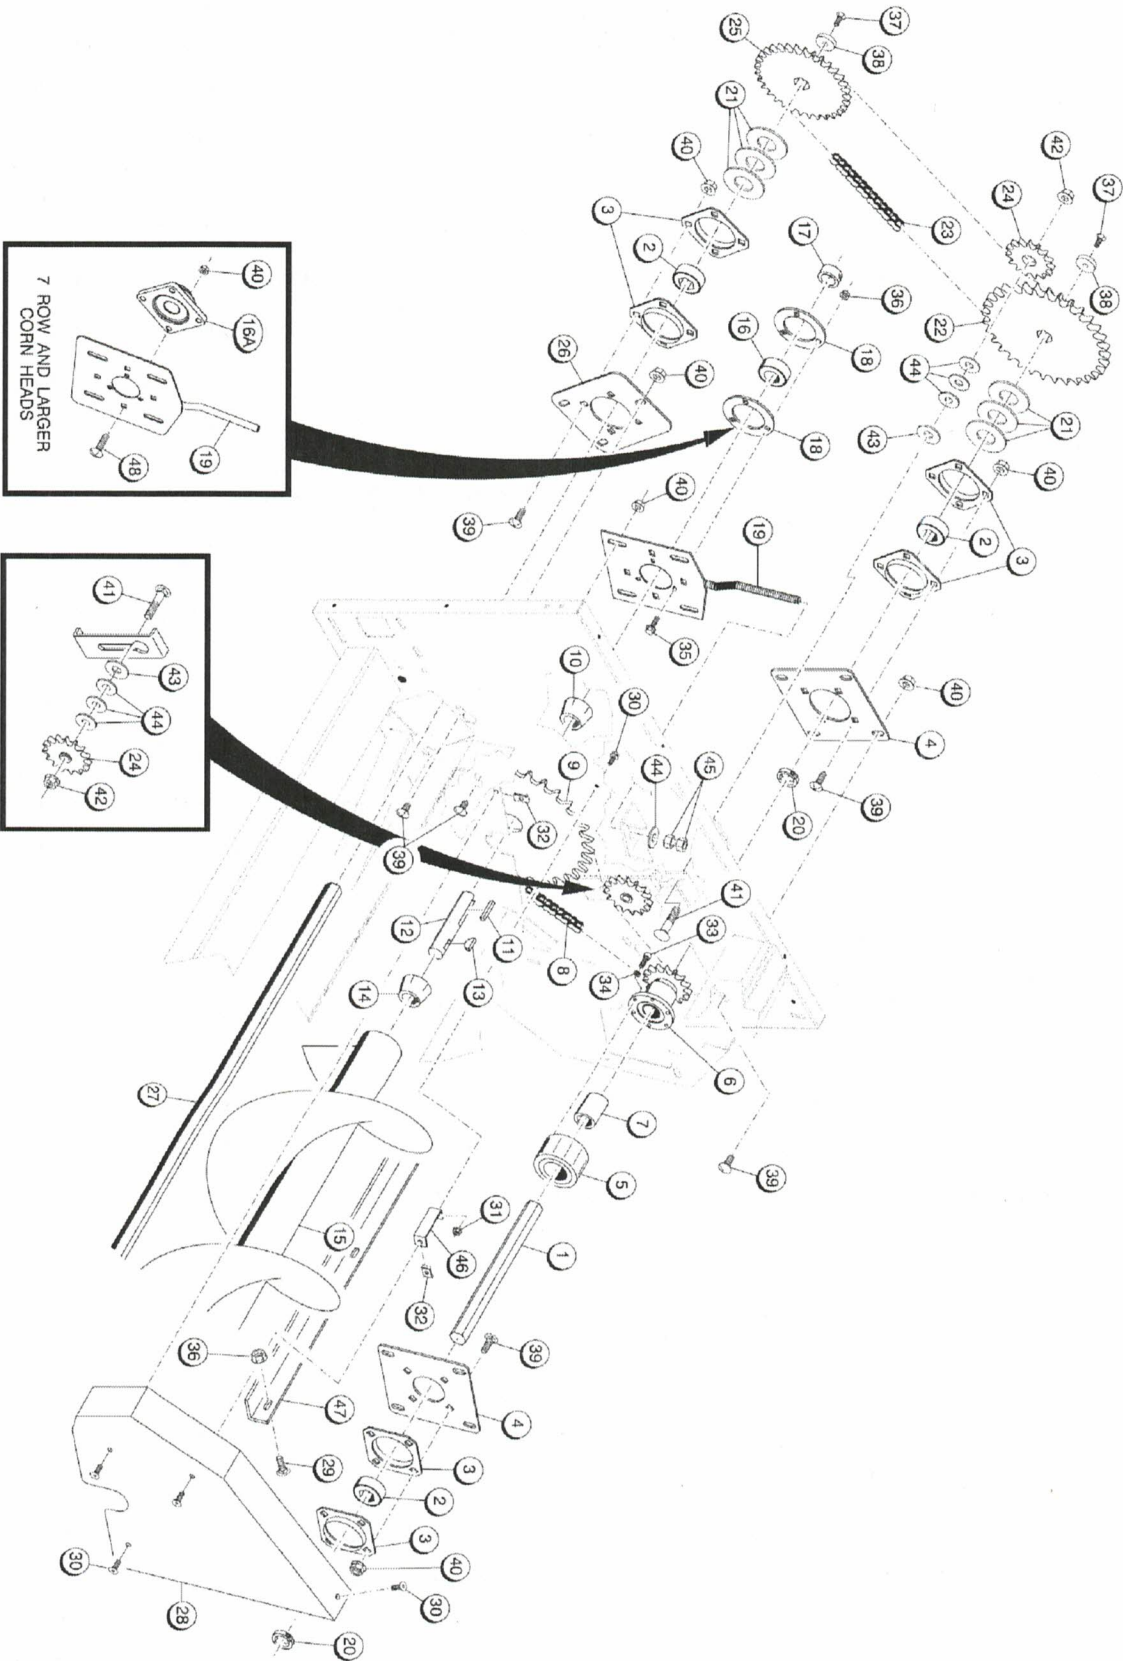

This Parts Catalog was printed on:
Thu Dec 08 20:00:15 UTC 2016

The information contained within could be updated at any time, please refer to OxbConnect for the latest version.

Item	Part No.	Name	Remarks	Qty	Uom
27	-	SHAFT, ROW GATHERING UNIT DRIVE	REFER TO ROW GATHERING UNIT GEARBOX, KNIFE ROLLS & RELATED PARTS ILLUSTRATION	-	EA
28	25370	COVER, INNER AUGER DRIVE 3000 SERIES		1	EA
29	93188	BOLT, CARR, 3/8-16X3/4 GR5, PLTD		2-5	EA
30	93381	HHWZ, 5/16-18X3/4 WZLK GR5, SER/FLANGE, PLTD		1	EA
31	93522	NUT, 5/16-18, WHIZLOC ZN GR5		1	EA
32	93521	NUT, 5/16-18, SPEED HVDTY GRIP 100-134, REACH, 625		4	EA
33	98855	12PTCS, 5/16-18X3/4 ALLOY STEEL, BLACK		6	EA
34	94343	WASHER, 5/16, LOCK, PAIR PERMANENTLY TIGHT, ZINC	PAIR	6	EA
35	93052	HHCS, 3/8-16X3/4, GR5 PLTD		3	EA
36	93523	NUT, 3/8-16, WHIZLOC, GR5		5-8	EA
37	93347	FHMS, 3/8-16X1, ALLOY PLTD		2	EA
38	54395	WASHER, 1-3/4 ODX1, 4THX3/8 ID, 13/16C, SINK, RETAINER		2	EA
39	94006	BOLT, CARR, 1/2-13X1 GR5, PLTD, LOW SHOULDER		15	EA
40	93525	NUT, 1/2-13, WHIZLOC, GR5 PLTD, SERRATED FLANGE		15	EA
41	93238	BOLT, CARR, 5/8-11X2-1/2 GR5, PLATED		2	EA
42	93514	NUT, 5/8-11, TOP LOCK 1-WAY, GR C, PLTD		2	EA
43	93608	WASHER, 3/4, FLAT PLTD, ANS TYPE A, WIDE		2	EA
44	93607	WASHER, 5/8, FLAT PLTD, ANS TYPE A, WIDE	A.R.	2	EA
45	93457	NUT, 5/8-11, HEX, GR5 UNC, RH, PLTD		2	EA
46	38889	BRKT, INNER AUGER PANEL 3000 SERIES		1	EA
47	39904	ANGLE, AUGER SCRAPER, RH 3430, 3000 SERIES		1	EA
47	39904	ANGLE, AUGER SCRAPER, RH 3430, 3000 SERIES		1	EA
47	39904	ANGLE, AUGER SCRAPER, RH 3430, 3000 SERIES		1	EA
47	39904	ANGLE, AUGER SCRAPER, RH 3430, 3000 SERIES		1	EA
47	39906	ANGLE, AUGER SCRAPER, RH 3436, 3000 SERIES		1	EA
47	310328	ANGLE, AUGER SCRAPER, RH 3530		2	EA
47	219132	ANGLE, AUGER SCRAPER 3470 CNHD		2	EA
47	227432	ANGLE, RH AUGER SCRAPER 3420-40 CNHD		1	EA
47	225007	ANGLE, AUGER SCRAPER RH, 3460		1	EA
47	310328	ANGLE, AUGER SCRAPER, RH 3530		1	EA
47	39933	ANGLE, AUGER SCRAPER, RH 3438, 3000 SERIES		1	EA
47	39904	ANGLE, AUGER SCRAPER, RH 3430, 3000 SERIES		1	EA
47	39906	ANGLE, AUGER SCRAPER, RH 3436, 3000 SERIES		1	EA
47	39904	ANGLE, AUGER SCRAPER, RH 3430, 3000 SERIES		1	EA
47	217020	ANGLE, AUGER SCRAPER 3580 CNHD		2	EA

This Parts Catalog was printed on:

Thu Dec 08 20:00:15 UTC 2016

The information contained within could be updated at any time, please refer to OxbConnect for the latest version.