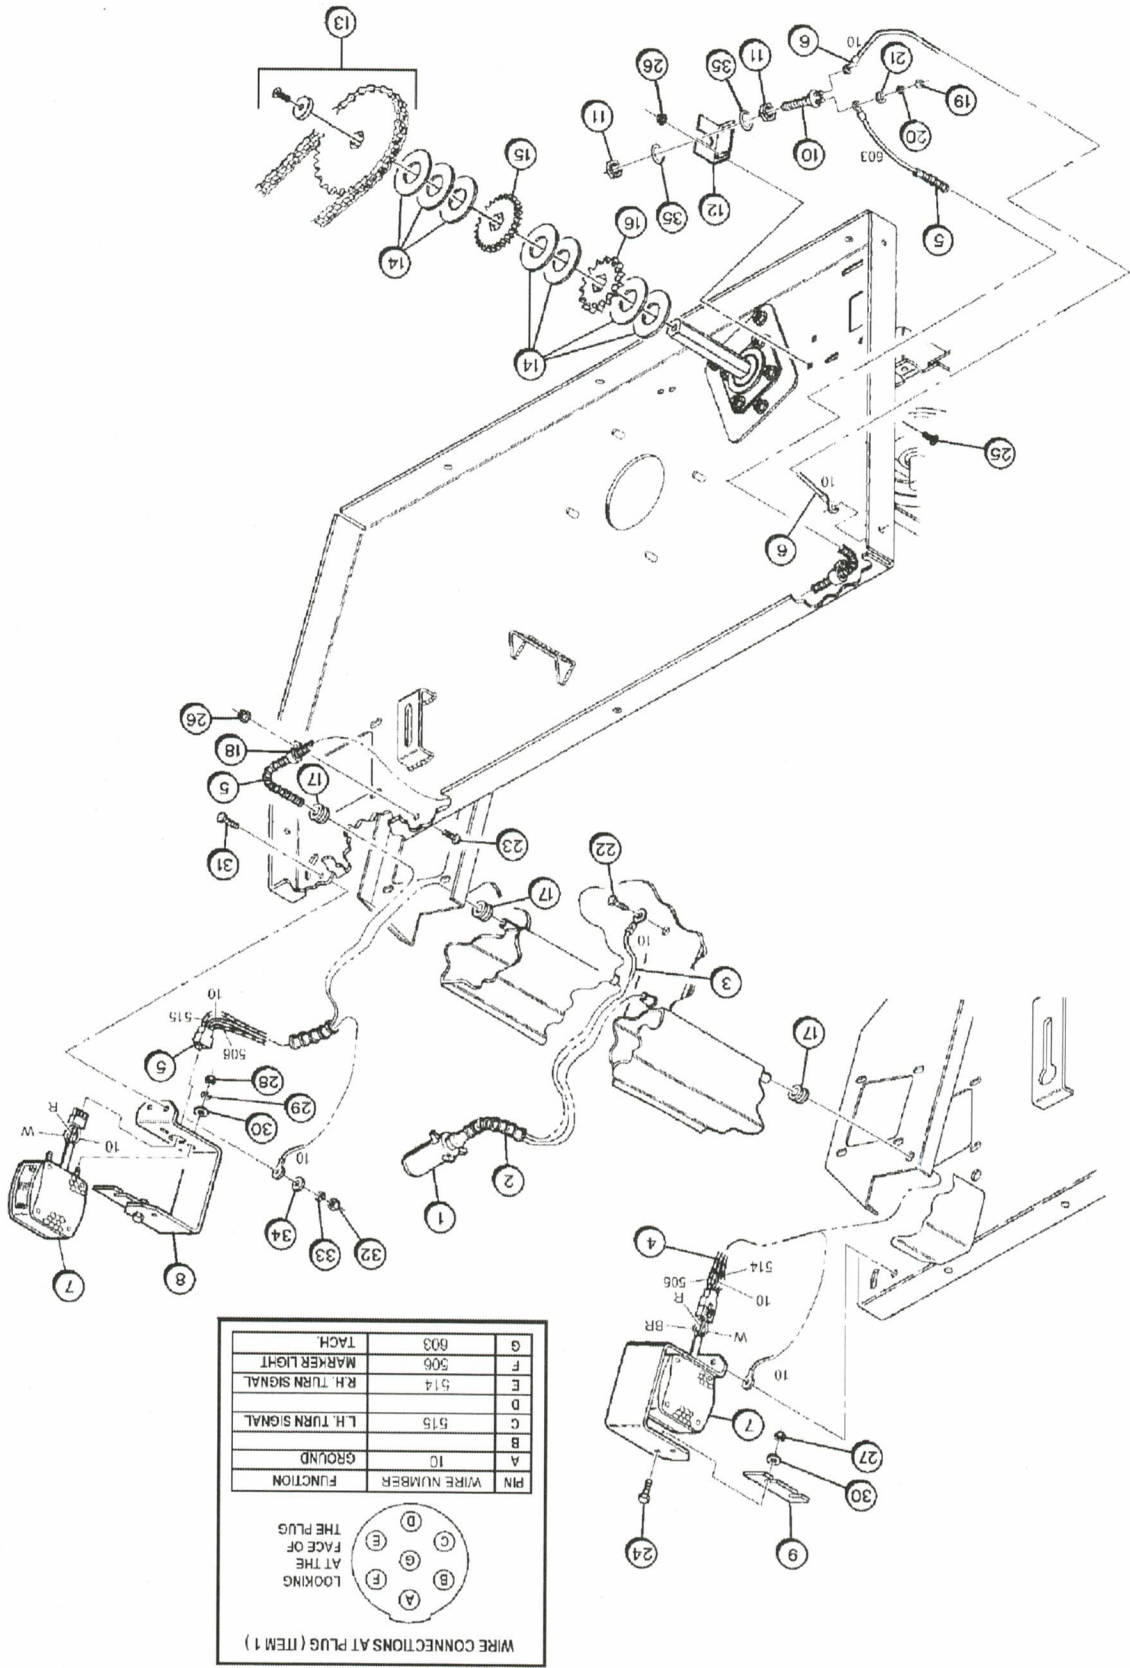

This Parts Catalog was printed on:
Thu Dec 08 20:01:03 UTC 2016

The information contained within could be updated at any time, please refer to OxbConnect for the latest version.

Item	Part No.	Name	Remarks	Qty	Uom
1	70335	CONNECTOR,TRAILER PLUG 7		1	EA
-	72173	STRAIN RELIEF,SPRING FOR CONNECTOR 70335		1	EA
2	88511	PLASTIC LOOM, 1/2" I.D.	(ORDER BY THE FOOT)	A.R.	IN
3	71343	HARN,GROUND,12GAX72,BLK 1/4 RING	INCLUDES RING TERMINAL	1	EA
4	70732	HARN,RH WARNING LIGHT CNHDS		1	EA
5	75484	HARN,LH WARNING LIGHT		1	EA
6	-	NOT ASSIGNED		-	EA
7	74359	LIGHT,TURN SIGNAL,ASSY HI-COUNT LED W/ PACK-CON		2	EA
7.01	71974	TERMINAL,SOCKET,16-18GA METRI-PACK 150,BRZ/TIN		A.R.	EA
7.02	71977	TERMINAL,CABLESEAL,16-20 DK RED,METRI-PACK 150		A.R.	EA
7.03	71997	CONNECTOR,3-WIRE,PLUG METRI-PACK 150		A.R.	EA
7.04	71999	CONNECTOR,3-WIRE,TPA METRI-PACK 150		A.R.	EA
7.05	74378	HARN,LIGHT PIGTAIL TURN SIGNAL		2	EA
7.06	70148	TERMINAL,BUTT,14-16 INSULATED NYLON		A.R.	EA
7.07	71973	TERMINAL,PIN,18-20GA METRI-PACK 150,TIN-BRASS		A.R.	EA
7.08	71977	TERMINAL,CABLESEAL,16-20 DK RED,METRI-PACK 150		A.R.	EA
7.09	71998	CONNECTOR,3-WIRE,RECPT METRI-PACK 150		A.R.	EA
7.1	71999	CONNECTOR,3-WIRE,TPA METRI-PACK 150		A.R.	EA
8	35462	BRKT,WARNING LIGHT MNT CNHDS		2	EA
9	39249	RETAINER,DRIVES COVER 3000 SERIES CNHDS		2	EA
10	6020-1195	SENSOR,MAGNETIC PICKUP 3/4-16X2.25,W/CONNECTOR		1	EA
11	93494	NUT,3/4-16,HEX JAM,GRS UNF,PLTD		1	EA
12	232272	CHANNEL,SPEED SENSOR MOUNT		1	EA
13	-	SPROCKET,ROW GATHERING UNIT DRIVE	REFER TO HYDRAULIC DRIVEN CORN HEAD DRIVES, L.H. SIDE ILLUSTRATION	-	EA
14	93621	BUSH,MACH,1-1/2X14GA PLTD,NARROW RIM		A.R.	EA
15	54436	SPKT,40TOOTH,1-1/4 HEX TACH		1	EA
16	54152	SPKT,27T,1-1/4 HEX,TACH 00 POWERUNITS,3000CNHDS		1	EA
17	93952	GROMMET,3/8 ID,IMP,#9074		3	EA
18	93880	CLIP,LOOM 3/8"DIA STEEL,PLASTIC COAT		2	EA
19	-	NOT ASSIGNED		-	EA
20	-	NOT ASSIGNED		-	EA

This Parts Catalog was printed on:

Thu Dec 08 20:01:03 UTC 2016

The information contained within could be updated at any time, please refer to OxboConnect for the latest version.