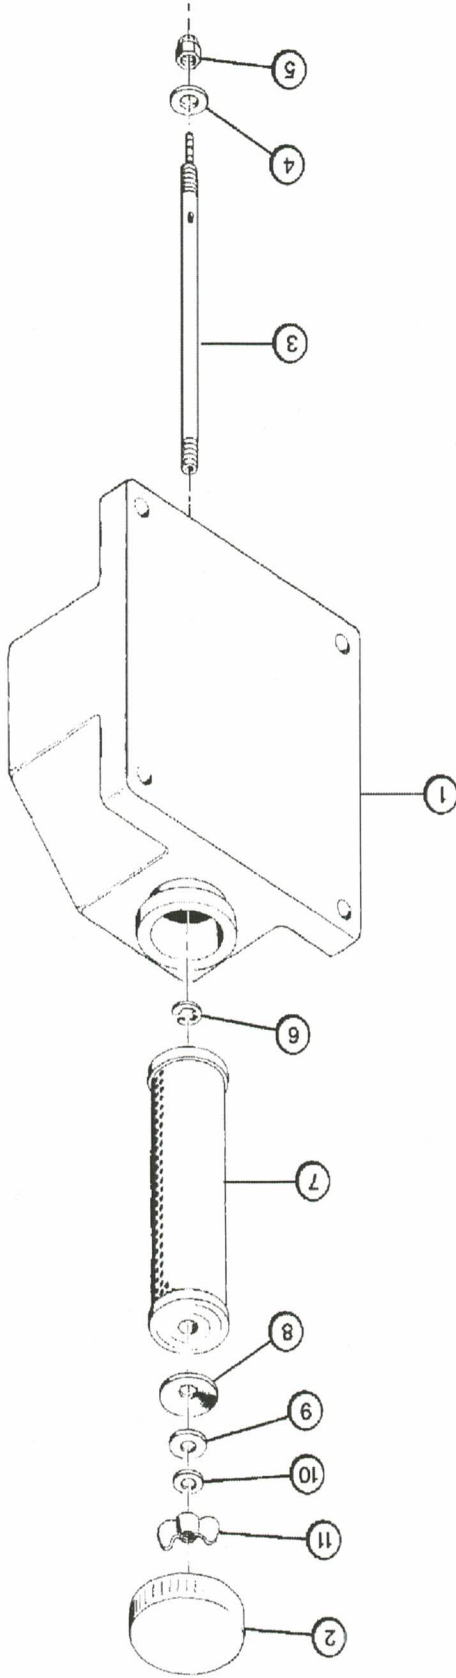

* SOME IM 22 ORIFICE FITTINGS MAY BE STAMPED WITH THE NO. 2 (43089)

Comments for Page: AUTO LUBE SYSTEM, R.H. SIDE

Item	Part No	Name	Remarks	Qty	Uom
1	87665	HOSE,5MM IDx8MM OD AUTO LUBE SYSTEM	ORDER BY THE FOOT	A.R.	EA
2	43094	HOSE BARB,5/16-UNFX5MM AUTO LUBE SYS		1	EA
3	43975	MANIFOLD,DISTRIBUTION(8) AUTO LUBE SYS (MFD6)		1	EA
4	43089	ADAP,ORIFICE 5/32COMPRES AUTO LUBE SYS		6	EA
5	43285	PLUG,5/16 UNF AUTO LUBE SYSTEM		1	EA
6	93005	HHCS,1/4-20X1-1/2,GR5 PLTD		2	EA
7	93559	LOCKNUT, 1/4"-20 HEX	(NLOCK)	2	EA
8	87668	HOSE,NYLON 2MM IDx4MM OD CLEAR,AUTO LUBE SYSTEM	ORDER BY THE FOOT	A.R.	EA
9	44748	ELBOW,1/4" UNF,FORGED STYLE,AUTO LUBE SYSTEM		4	EA
9	43091	ELBOW,1/8"BSP ASSY AUTO LUBE SYS	USED ON THE AUGER BEARING ON 7 ROW AND LARGER CORN HEADS	1	EA
10	43092	ELBOW,5/16UNF ASSY BLOCK STYLE		2	EA
11	43244	BRUSH,AUTO LUBE CHAIN AUTO LUBE SYSTEM		2	EA
12	39011	BRKT,MAIN DRV ADJ. BRUSH 3000 SERIES		1	EA
13	39012	BRKT,AUGER ADJ. BRUSH 3000 SERIES		1	EA
14	93254	BOLT,CARR,1/4-20X3/4 GR5,PLTD		4	EA
15	93520	NUT,1/4-20,WHIZLOC,GR5		4	EA
16	93953	GROMMET,1/2 ID,IMP.#9076 RUBBER		2	EA