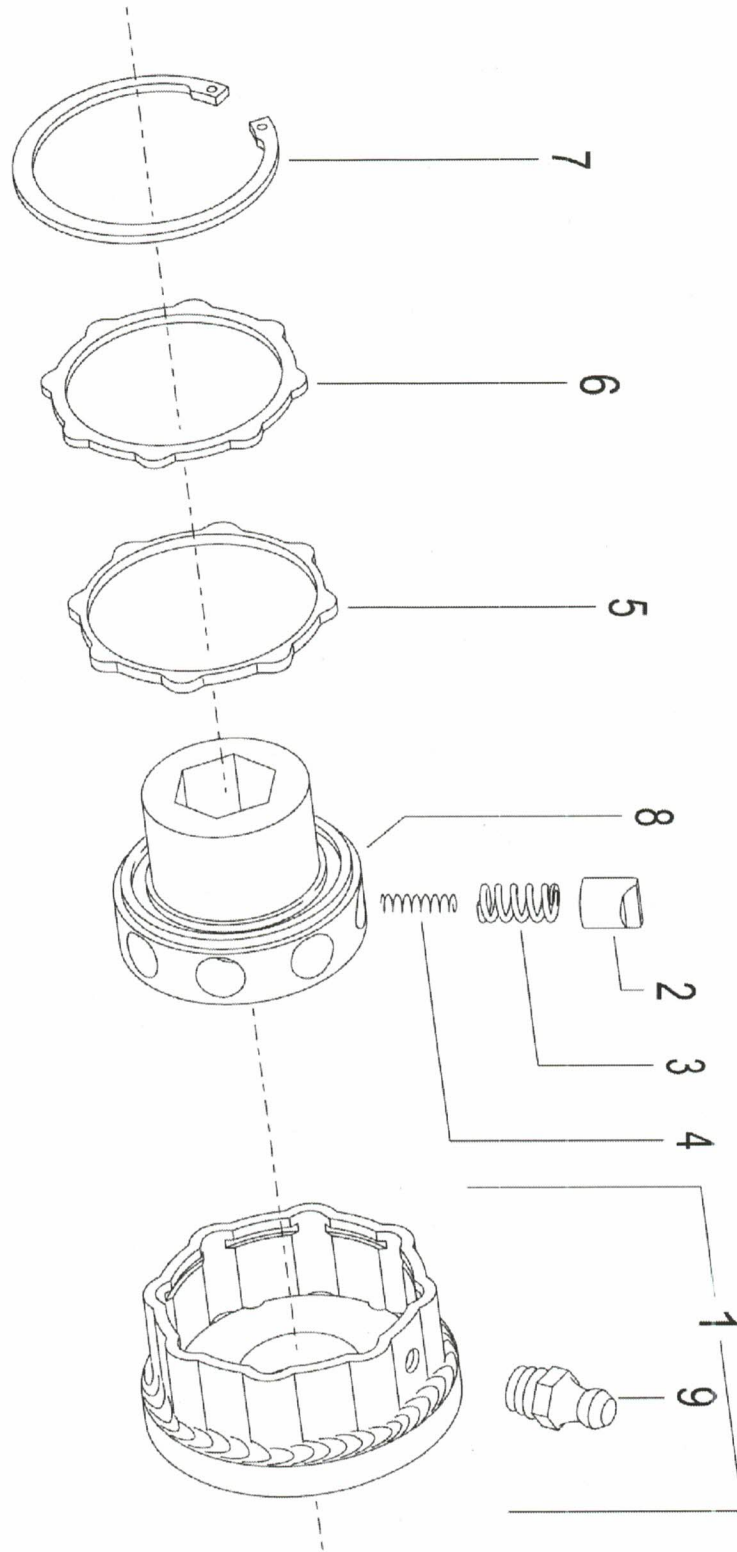

This Parts Catalog was printed on:

Thu Dec 08 20:00:29 UTC 2016

The information contained within could be updated at any time, please refer to OxbConnect for the latest version.

Item	Part No.	Name	Remarks	Qty	Uom
-	57976	CLUTCH ASSY,AUGER WLTS 5,6, & 7 ROW,210 FT LBS	INCLUDES ITEMS 1 THRU 9, FOR MODELS 3530, 3580, 3660, 3820, 3822, 3830, 3836, 3838, 3930, 3970, 3022, 3030, 3052, 3070, 3080, 3160, 3260	A.R.	EA
1	55086	CLUTCH HOUSING, AUGER SINGLE ROW, WALTERSHIED		1	EA
2	51229	CAM		8	EA
3	51230	OUTER SPRING		8	EA
4	51231	INNER SPRING		6	EA
5	51232	SEAL RING		1	EA
6	51233	THRUST RING,CLUTCH WALTERSCHIED OR COMER		1	EA
7	51234	RETAINER RING		1	EA
8	54796	HUB 1 1/4" HEX		1	EA
9	93823	ZERK		1	EA
			IN ITEM 1		

This Parts Catalog was printed on:

Thu Dec 08 20:00:29 UTC 2016

The information contained within could be updated at any time, please refer to OxbConnect for the latest version.