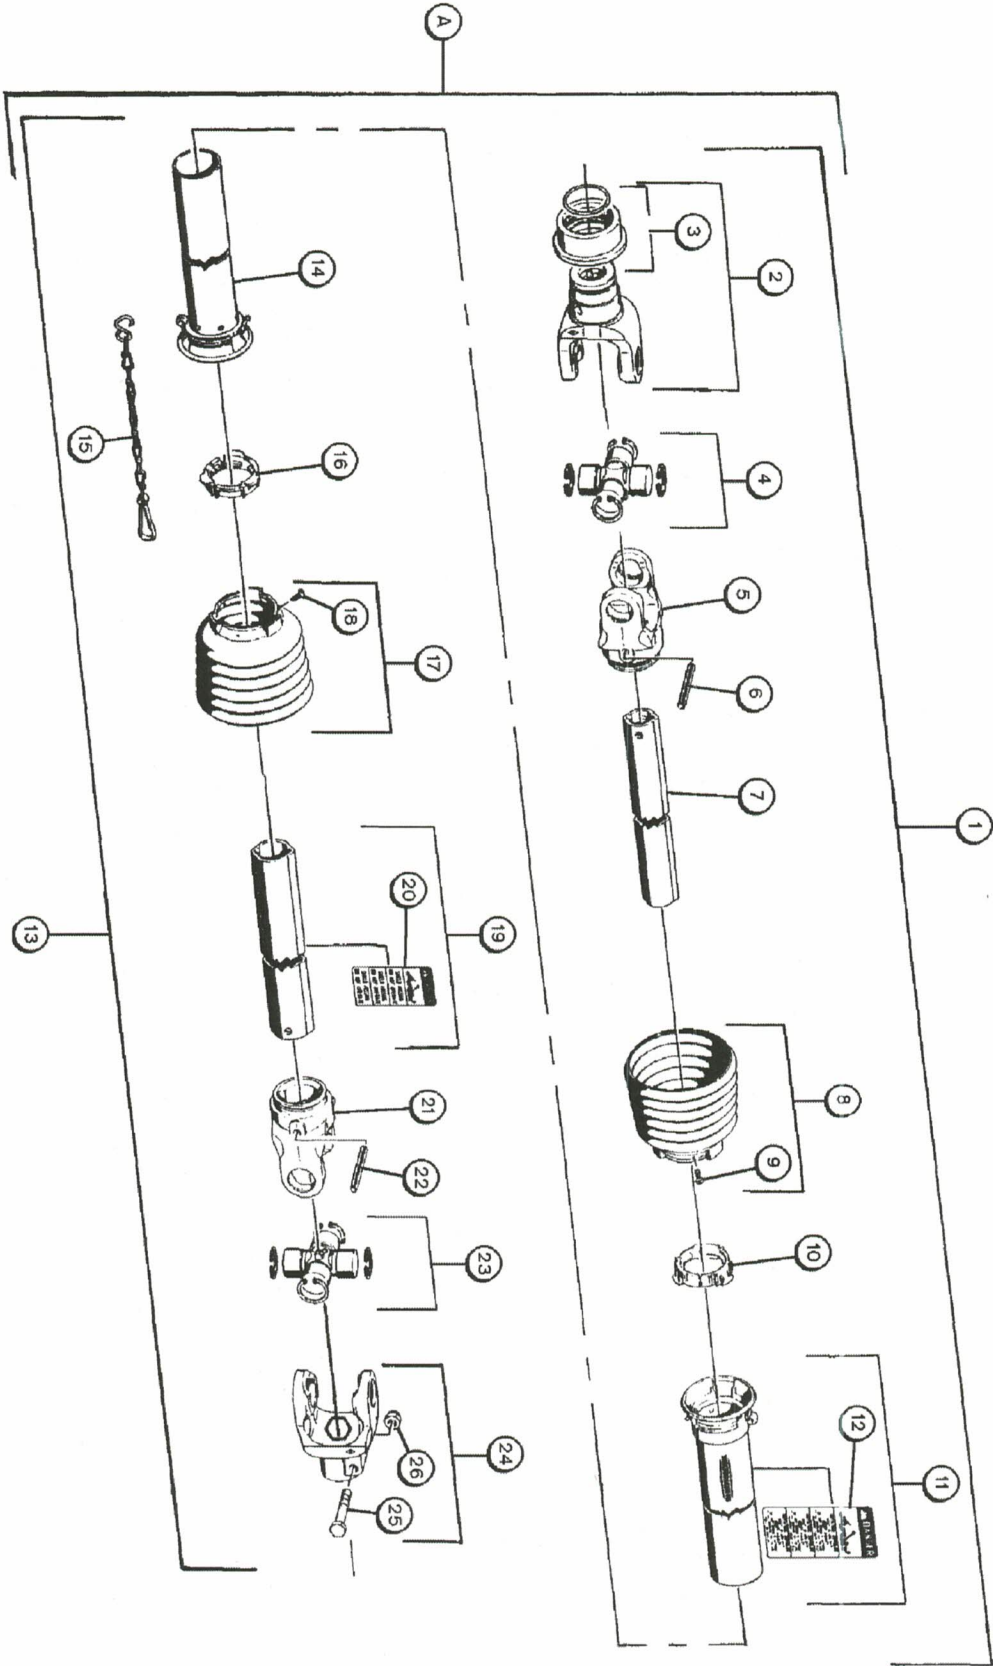

Item	Part No.	Name	Remarks	Qty	Uom
A	54142	DRIVE LINE, PTO, 33.00 OAL 1-3/8X21 SPL, 1-1/4 HEX	MODELS 3630, 3730, 3822, 3830, 3970, 3680, 3638, 3022, 3770, 3838, 3052, 3160, 3070, 3690 & 3740, 363640 ONLY	1	EA
A	54523	DRIVE LINE, PTO, 25 MODIFIED 54142, 3670	MODELS 3670, 3820 & 362040 ONLY	1	EA
1	-	MALE HALF ASSEMBLY	INCLUDES ITEMS 2 THRU 12	1	EA
2	54553	YOKE, SNAP BALL HITCH 1-38/	INCLUDES ITEM 3	1	EA
3	55923	KIT, BALL SNAP HITCH RPR 6 SPLINE		1	EA
4	54542	Bearing, Cross U-joint kit	INCLUDES CROSS, BEARINGS, SNAP RINGS AND GREASE FITTING FOR ONE UNIVERSAL JOINT	1	EA
4.1	94730	ZERK, 8MM X 1.0 X 67.5 W/BALL CHECK	FOR #54542 CROSS AND BEARING KIT	1	EA
5	54558	YOKE, INNER 2400# WALTERSHIED DRIVE LINE	INCLUDES ITEM 6	1	EA
6	94613	PIN, ROLL, 10X80MM PLTD		1	EA
7	54562	DRIVE SHAFT, INNER PROFILE WALTERSHEID DRIVE LINE	FOR MODEL 3670 ONLY - DRIVE SHAFT WILL NEED TO BE SHORTENED, CUT OFF 6-12" FROM THE ENDS OF EACH HALF.	1	EA
8	54557	Guard Cone 6 Rib	INCLUDES ITEM 9	1	EA
9	94615	Screw-In PHMS, #14		1	EA
10	54561	Bearing Shield		1	EA
11	54556	SHIELD, OUTER TUBE W/CAP BLACK, WALTERSHEID DRVLN	FOR MODEL 3670 ONLY - DRIVE SHAFT WILL NEED TO BE SHORTENED, CUT OFF 6-12" FROM THE ENDS OF EACH HALF.	1	EA
12	90133	DECAL, L2 103 DANGER PTO HAZARD		1	EA
12	920115	DECAL, DRIVE LINE DANGER OUTER, SPANISH		1	EA
13	-	FEMALE HALF ASSEMBLY	INCLUDES ITEMS 14 THRU 26	1	EA
14	54555	SHIELD, INNER TUBE W/CAP BLACK, WALTERSHEID DRVLN	FOR MODEL 3670 ONLY - DRIVE SHAFT WILL NEED TO BE SHORTENED, CUT OFF 6-12" FROM THE ENDS OF EACH HALF.	1	EA
15	94614	CHAIN, SAFETY WALTERSHEID DRIVE LINE		1	EA
16	54561	Bearing Shield		1	EA
17	54557	Guard Cone 6 Rib	INCLUDES ITEM 18	1	EA
18	94615	Screw-In PHMS, #14		1	EA
19	54563	DRIVE SHAFT, OUTER PROFILE WALTERSHEID DRIVE LINE	FOR MODEL 3670 ONLY - DRIVE SHAFT WILL NEED TO BE SHORTENED, CUT OFF 6-12" FROM THE ENDS OF EACH HALF., INCLUDES ITEM 20	1	EA
20	90134	DECAL, L1 103 DANGER PTO HAZARD		1	EA
20	920116	DECAL, DRIVE LINE DANGER INNER, SPANISH		1	EA
21	54559	YOKE, INNER, 2A, 2400# WALTERSHEID DRIVE LINE		1	EA
22	94613	PIN, ROLL, 10X80MM PLTD		1	EA

This Parts Catalog was printed on:

Thu Dec 08 20:00:37 UTC 2016