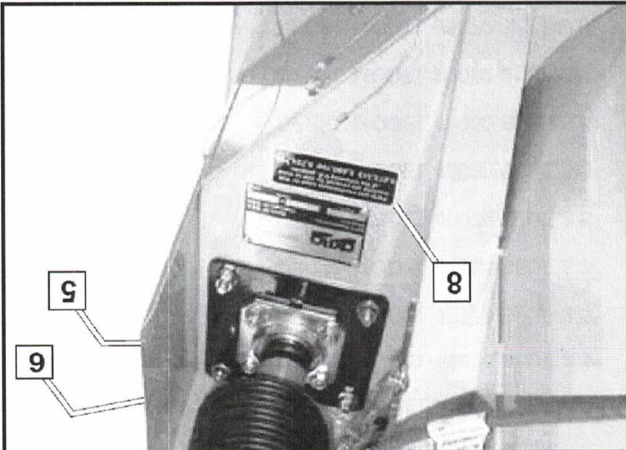

This Parts Catalog was printed on:
Thu Dec 08 20:00:05 UTC 2016

The information contained within could be updated at any time, please refer to OxboConnect for the latest version.

SIGNS & DECALS

3000 Series Corn Head - Parts Catalog, 2017

Item	Part No.	Name	Remarks	Qty	Uom
13	92873	DECAL,POLISH TRANS OF 90740 GEARBOX LUBE	1 PER ROW	A.R.	EA
13	92877	DECAL,ROMANIAN TRANS OF 90740 GEARBOX LUBE	1 PER ROW	A.R.	EA
13	920027	DECAL,RUSSIAN TRANS OF 90740 GEARBOX LUBE	1 PER ROW	A.R.	EA
14	90134	DECAL,L1 103 DANGER PTO HAZARD	NOT SHOWN	1	EA
15	90133	DECAL,L2 103 DANGER PTO HAZARD	NOT SHOWN	1	EA
16	90122	DECAL, READ OPERATORS MANUAL		2	EA
17	92351	DECAL,STRIPE BLUE 3.5"	ORDER BY THE FOOT	A.R.	FT
17.1	90225	DECAL,"GREASE" ARROW W/GREASE GUN	NOT SHOWN	A.R.	EA
18	3000-0185	DECAL DANGER ROTATING AUGER		2	EA

This Parts Catalog was printed on:

Thu Dec 08 20:00:05 UTC 2016

The information contained within could be updated at any time, please refer to OxbowConnect for the latest version.