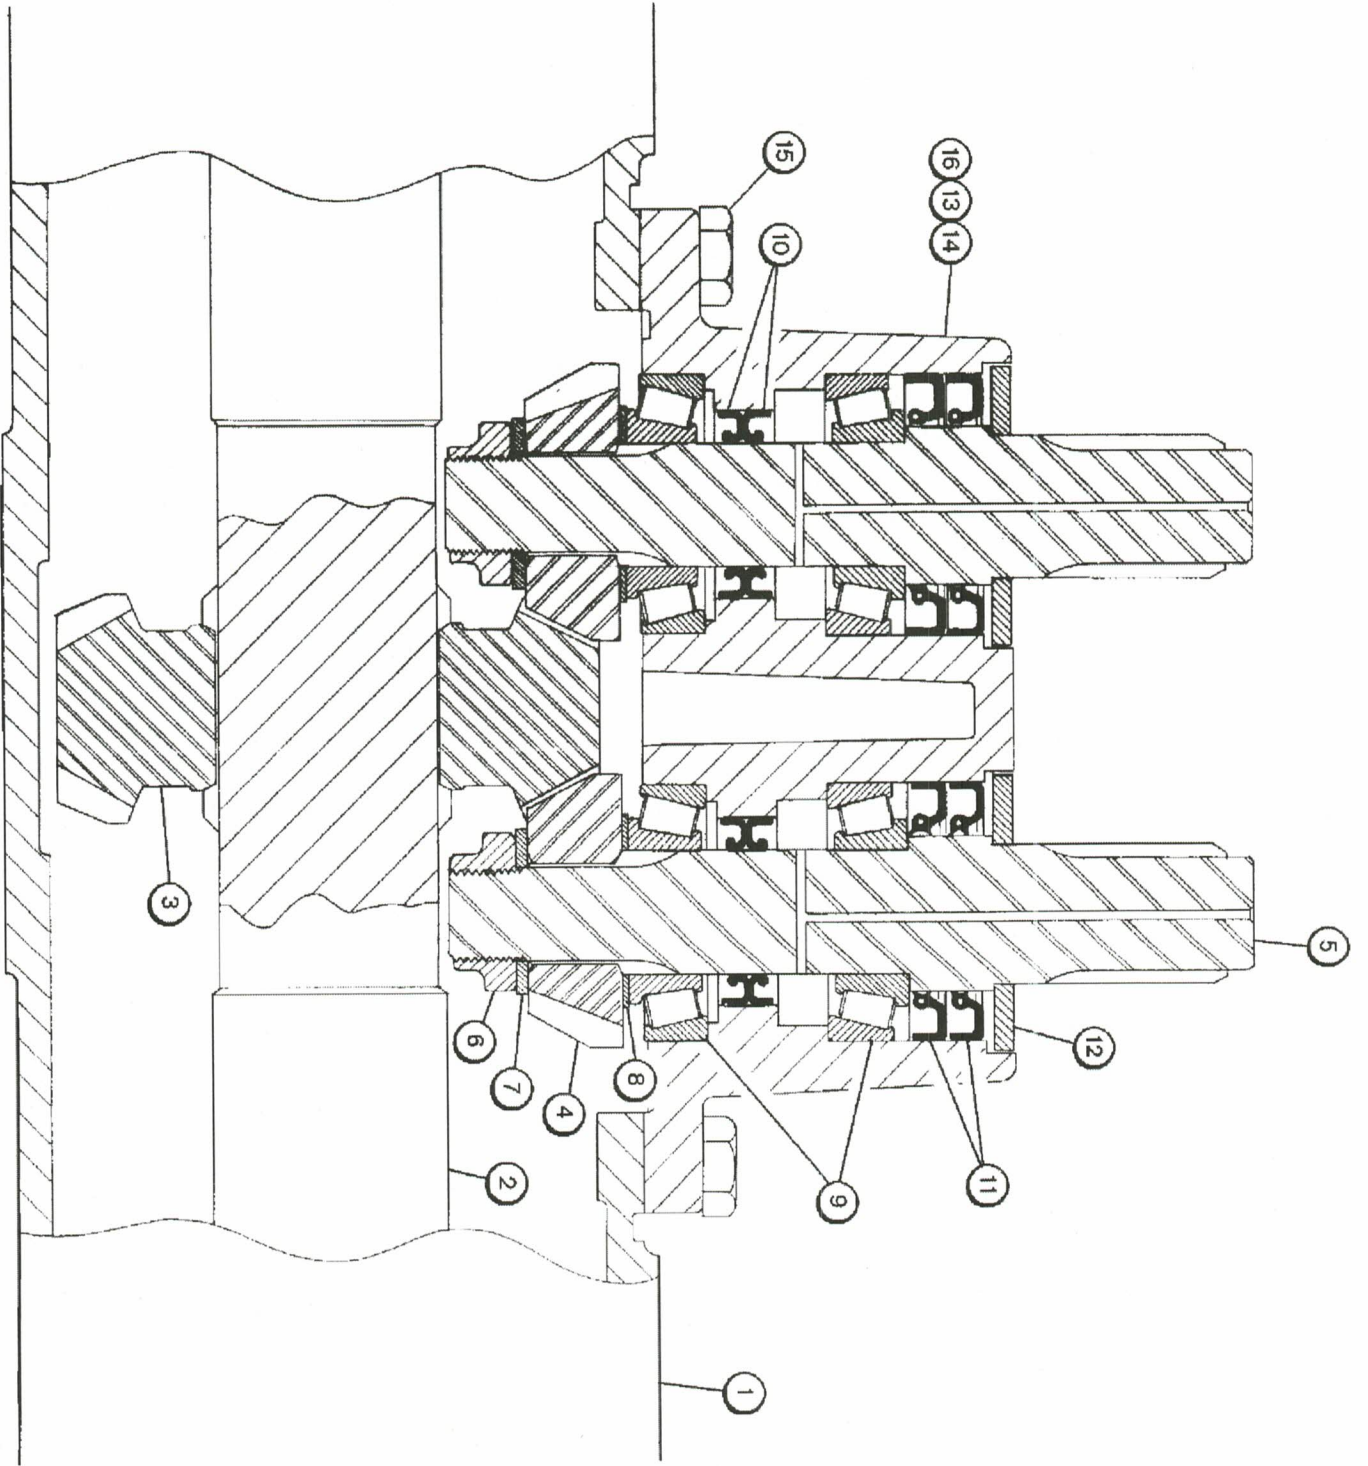

This Parts Catalog was printed on:
Thu Dec 08 20:01:06 UTC 2016

The information contained within could be updated at any time, please refer to OxboConnect for the latest version.

Item	Part No	Name	Remarks	Qty	Uom
1	54369	HOUSING,COMER GEARBOX ROW UNIT,REAR DRV		1	EA
2	54378	SHAFT,MAIN DRIVE,DRIVEN COMER CNHD GEARBOX		1	EA
3	54280	GEAR,DOUBLE FACED BEVEL 36 TOOTH,MAIN SHAFT	(DOUBLE-FACED GEAR)	1	EA
4	54367	GEAR,16T BEVEL,KR DRV SHAFT,COMER CNHD G,BOX		2	EA
5	54379	SHAFT,KR SPLINED DRIVE COMER CNHD GEARBOX		2	EA
6	54399	NUT,M20X1 KR SHAFT LOCK COMER CNHD GEARBOX		2	EA
7	94563	WASHER,.098X.798X1.25 COMER G-BOX SHIM		2	EA
8	54408	SHIM PACK,KR DRV SHFT COMER G-BOX	PACK OF 4	2	EA
9	54281	BRG,25MM TAPERED ROLLER CUP&CONE,COMER CNHD GBX		4	EA
10	54286	SEAL,KR DRVSHFT INNER COMER CNHD GEARBOX		4	EA
11	54390	SEAL,KR DRVSHFT OUTER COMER CNHD GEARBOX		4	EA
12	54397	WASHER,SEAL SLINGER,KR COMER CNHD GEARBOX		2	EA
12.1	54511	CAP ASSY,GEARBOX FRONT KR SHAFT HOUSING,3000	INCLUDES ITEMS 4 - 14 INSTALLED	A.R.	EA
13	54398	HOUSING,KNIFE CAP,3000 COMER CNHD GEARBOX		1	EA
14	54407	PIN,ALIGNMENT DOWEL COMER G-BOX	NOT SHOWN	2	EA
15	93906	HHCS,M10X30MM,GR8.8 PLTD		6	EA
15.1	54266	PLUG,DRAIN,COMER GEARBOX 1/2"GAS	NOT SHOWN	1	EA
16	94554	ZERK,6MMX1.0 STXSHORT WITH BALL CHECK (PLT)	NOT SHOWN	2	EA