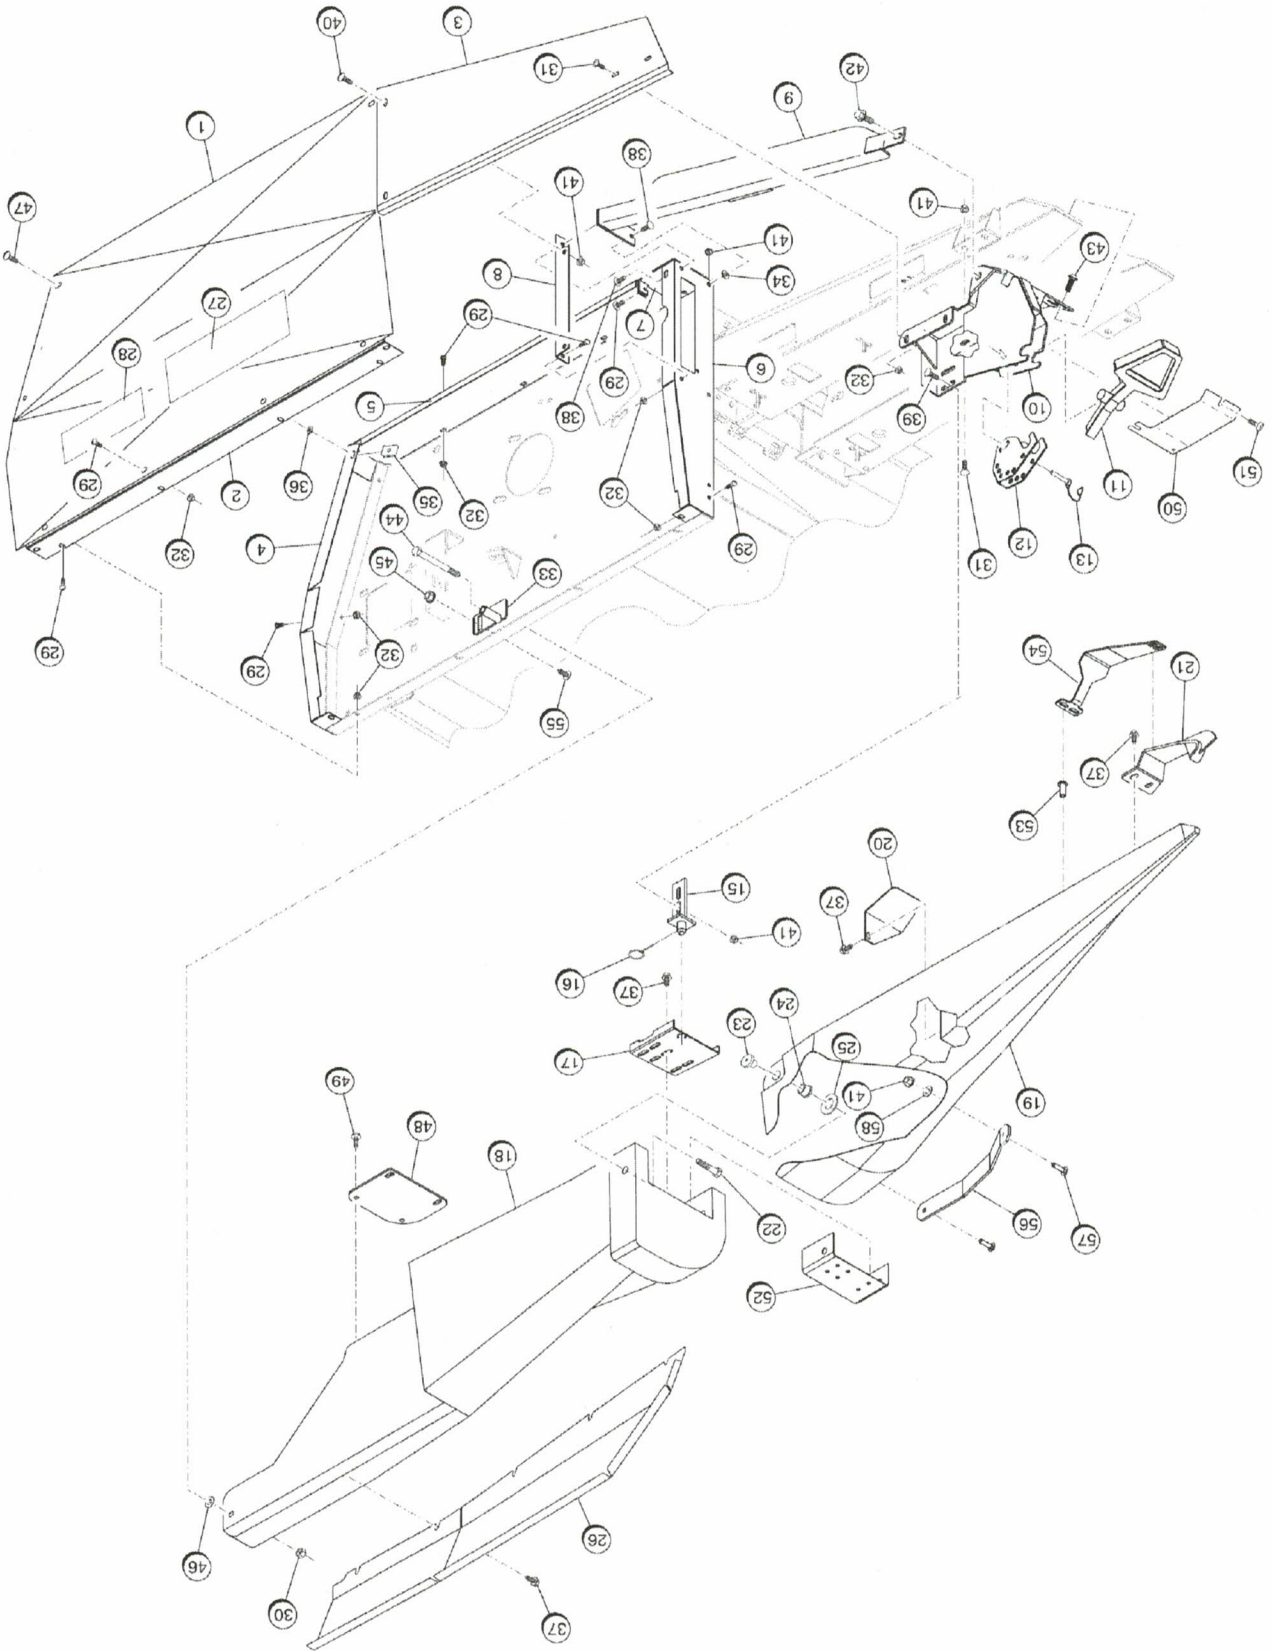

This Parts Catalog was printed on:
Thu Dec 08 20:00:58 UTC 2016

The information contained within could be updated at any time, please refer to OxbowConnect for the latest version.

Item	Part No.	Name	Remarks	Qty	Uom
1	25874	DRIVES COVER,LH 3000 SERIES CNHD,1997	NOT SHOWN	1	EA
1	25873	DRIVES COVER,RH 3000 SERIES CNHD,1997	NOT SHOWN	1	EA
2	25892	HINGE,DRIVES COVER 3000 SERIES		2	EA
3	25918	COVER,END ROW OUTSIDE,LH 3000 SERIES,1997		1	EA
3	25917	COVER,END ROW OUTSIDE,RH 3000 SERIES,1997	NOT SHOWN	1	EA
4	25876	BULKHEAD,REAR OUTER,LH 3000 SERIES CNHD,1997		1	EA
4	25875	BULKHEAD,REAR OUTER,RH 3000 SERIES CNHD,1997	NOT SHOWN	1	EA
5	25880	COVER,BOTTOM DRIVES,LH 3000 SERIES CNHD,1997		1	EA
5	25879	COVER,BOTTOM DRIVES,RH 3000 SERIES CNHD,1997	NOT SHOWN	1	EA
6	25878	FRNT BULKHEAD,OUTER LH 3000 SERIES CNHD,1997		1	EA
6	25877	FRNT BULKHEAD,OUTER RH 3000 SERIES CNHD,1997	NOT SHOWN	1	EA
7	39093	GUSSET,LH,CORNER REINF 3000 SERIES		1	EA
7	39092	GUSSET,RH,CORNER REINF 3000 SERIES	NOT SHOWN	1	EA
8	26456	COVER,LH ANGLE SIDE SPRT 3000 SERIES		1	EA
8	39109	ANGLE,RH REAR,END ROW OUTSIDE COVER,3000 SERIE	NOT SHOWN	1	EA
9	39736	ANGLE ASSY,CYLINDER SPRT RASP ACTUATOR		1	EA
9	39086	TUBE ASSY,RH,END ROW STIFFENER,3000 SERIES	NOT SHOWN	1	EA
10	39089	ROWTIE, LH END NOSE HGHT 3000 SERIES CNHDS		1	EA
10	39088	ROWTIE, RH END NOSE HGHT 3000 SERIES CNHDS	NOT SHOWN	2	EA
11	38321	SUPPORT ASSY,NOSE 3000 SERIES CNHDS		2	EA
12	38214	BRKT,NOSE HGHT CAM ASSY 3000 SERIES CNHDS		2	EA
13	94542	PIN,LYNCH,5/16X1-3/4 SQUARE LOCK,PLTD		1	EA
14	-	NOT ASSIGNED		-	EA
15	39113	MNT ASSY,END ROW SEP PIN 3000 SERIES CNHDS		1	EA
15	313693	MNT ASSY,ROW SEP PIN END ROW,NARROW ROW		2	EA
16	51236	PIN,LYNCH,1/4X1-11/16 ZN,PLTD		1	EA
17	311282	BRACKET,LH END ROW COVER YR2000,3000 SERIES CNHD		1	EA
17	311281	BRACKET,RH END ROW COVER YR2000,300 SERIES CNHD		1	EA
17	216554	CHANNEL,ROW SEP MNT END ROW,NARROW ROW		1	EA
18	25609	END ROW SEP (LH),PLASTIC 3000 SERIES		1	EA
18	25608	END ROW SEP (RH),PLASTIC 3000 SERIES	NOT SHOWN	1	EA

This Parts Catalog was printed on:

Thu Dec 08 20:00:58 UTC 2016