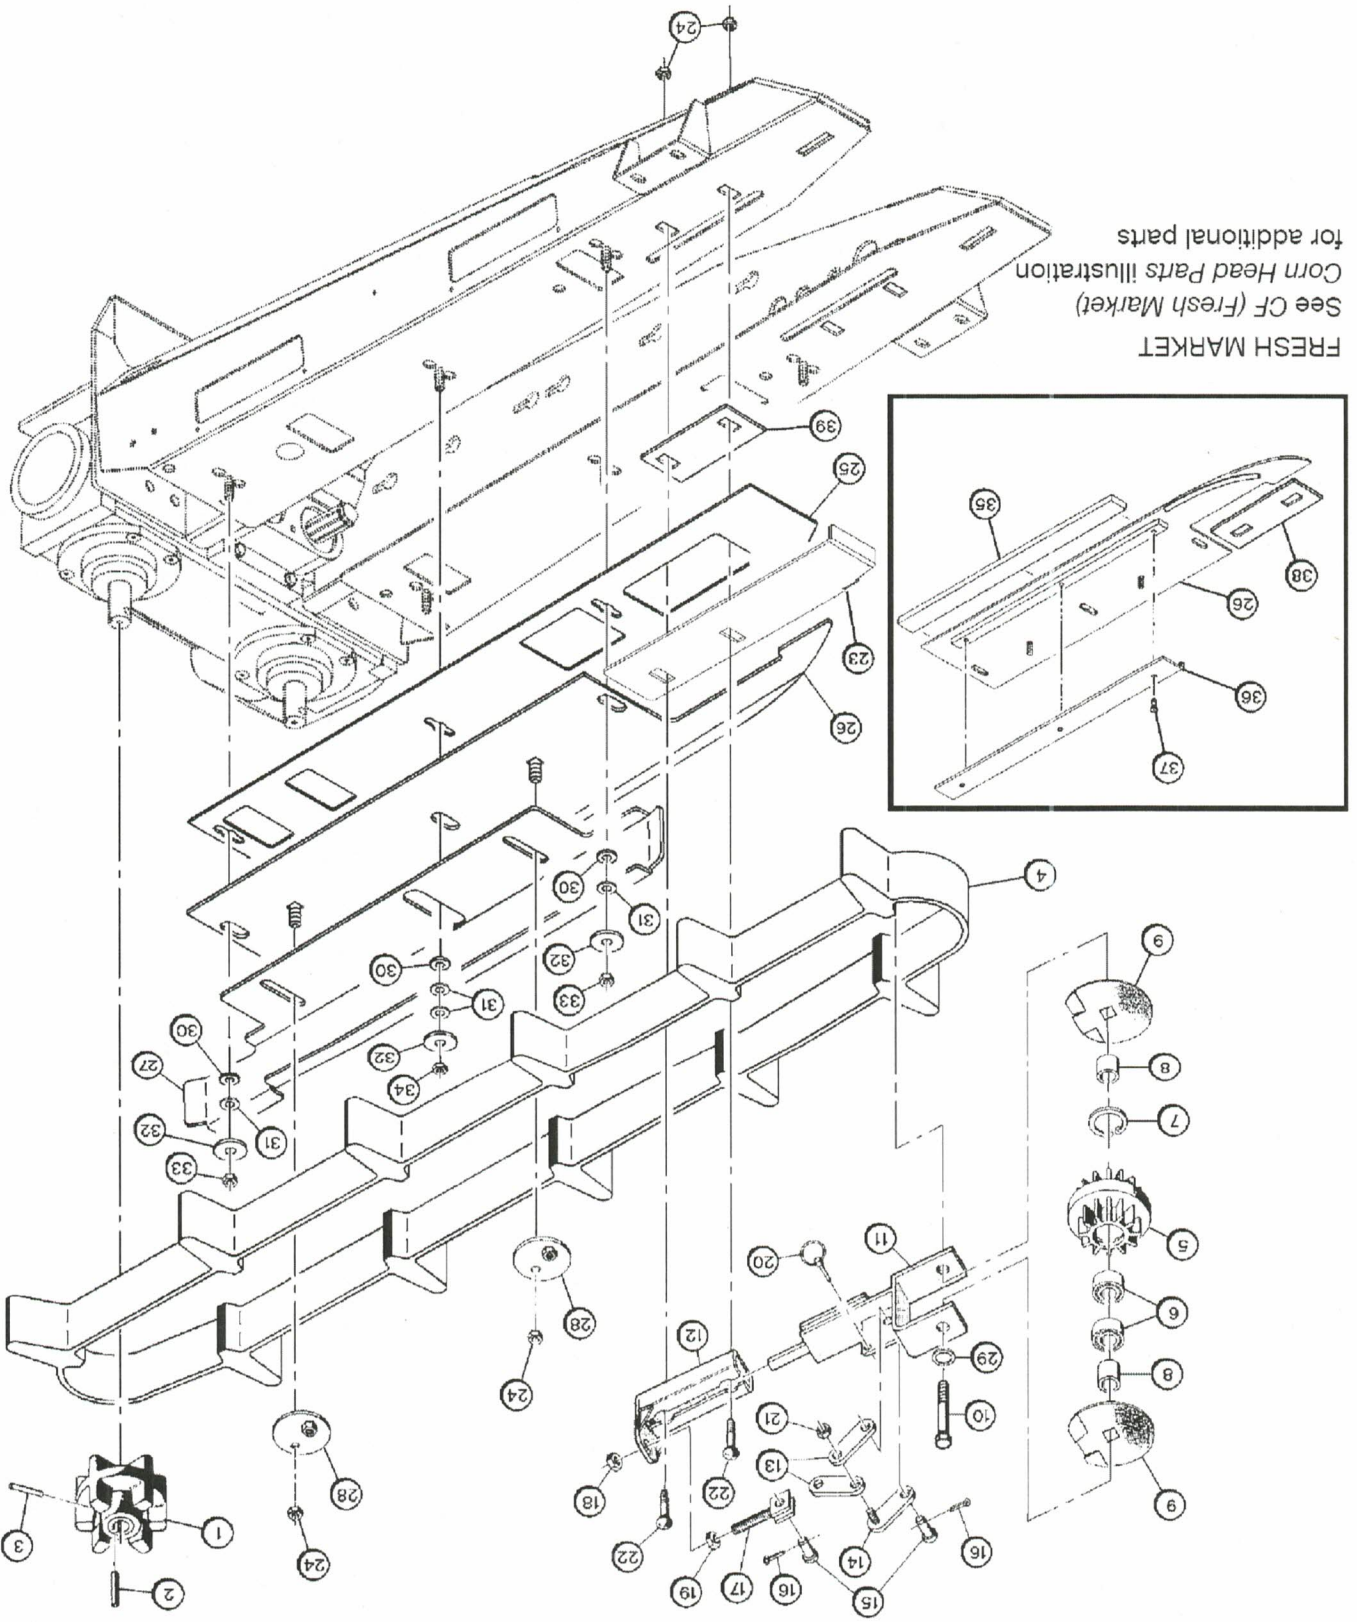

FRESH MARKET
See CF (Fresh Market)
Corn Head Parts Illustration
for additional parts

This Parts Catalog was printed on:
Thu Dec 08 20:00:31 UTC 2016

The information contained within could be updated at any time, please refer to OxbConnect for the latest version.

Item	Part No.	Name	Remarks	Qty	Uom
26	26468	STRIPPER PLATE ASSY,RH F/M,B-3,98' MODELS & UP		1	EA
26	26469	STRIPPER PLATE ASSY,LH F/M,B-3,98' MODELS & UP	NOT SHOWN	1	EA
26	28158	STRIPPER PLATE ASSY,LH 98&UP,2-1/8"OPENING(NM)		1	EA
26	28157	STRIPPER PLATE ASSY,RH 98&UP,2-1/8"OPENING(NM)	NOT SHOWN	1	EA
27	37584	GUIDE,LH BELT,B-3		1	EA
27	37583	GUIDE,RH BELT,B-3	NOT SHOWN	1	EA
28	35839	ADJ. BELT GUIDE ECCENTRC USED WITH 35615 & 36070		4	EA
29	93582	WASHER,5/8,SPLIT LOCK PLTD		2	EA
30	94001	WASHER,3/8X1X1/8,NYLON RASP		6	EA
31	93603	WASHER,3/8,FLAT PLTD,ANS TYPE A,WIDE		8	EA
32	94258	WASHER,3/8X1-1/2X.062 FENDER,AUTO LUBE SYS,ZNC		6	EA
33	93537	NUT,3/8-16,NYLON LOCK PLTD	NYLOCK	2	EA
34	94531	NUT,3/8-16,OVAL TOPLOCK 1 WAY,GR C,PLTD,CONELCK	TOPLOCK	2	EA
35	51413	CUSHION,STRIPPER PLATE DURORM:60A;CLR-GRN,NEW	SOFT	2	EA
35	53902	CUSHION,F/M STRPPR PLATE 3/8 UHMWV,BLACK	HARD	2	EA
36	21439	HOLD-DOWN,CUSHION CLAMP TYPE CUSHION RETAI		2	EA
37	93345	FHMS,5/16-18X3/4,ALLOY BLACK, HEX SOCKET		6	EA
38	310138	SPACER,O CI BASE,F/M STRIPPER PLT,3000 SERIES	FRESH MARKET	2	EA
39	310269	SPACER,10GAX2,5X5,25 GLV 1999 OCI BASE SPACER	STANDARD	2	EA

This Parts Catalog was printed on:

Thu Dec 08 20:00:32 UTC 2016

The information contained within could be updated at any time, please refer to OxbConnect for the latest version.