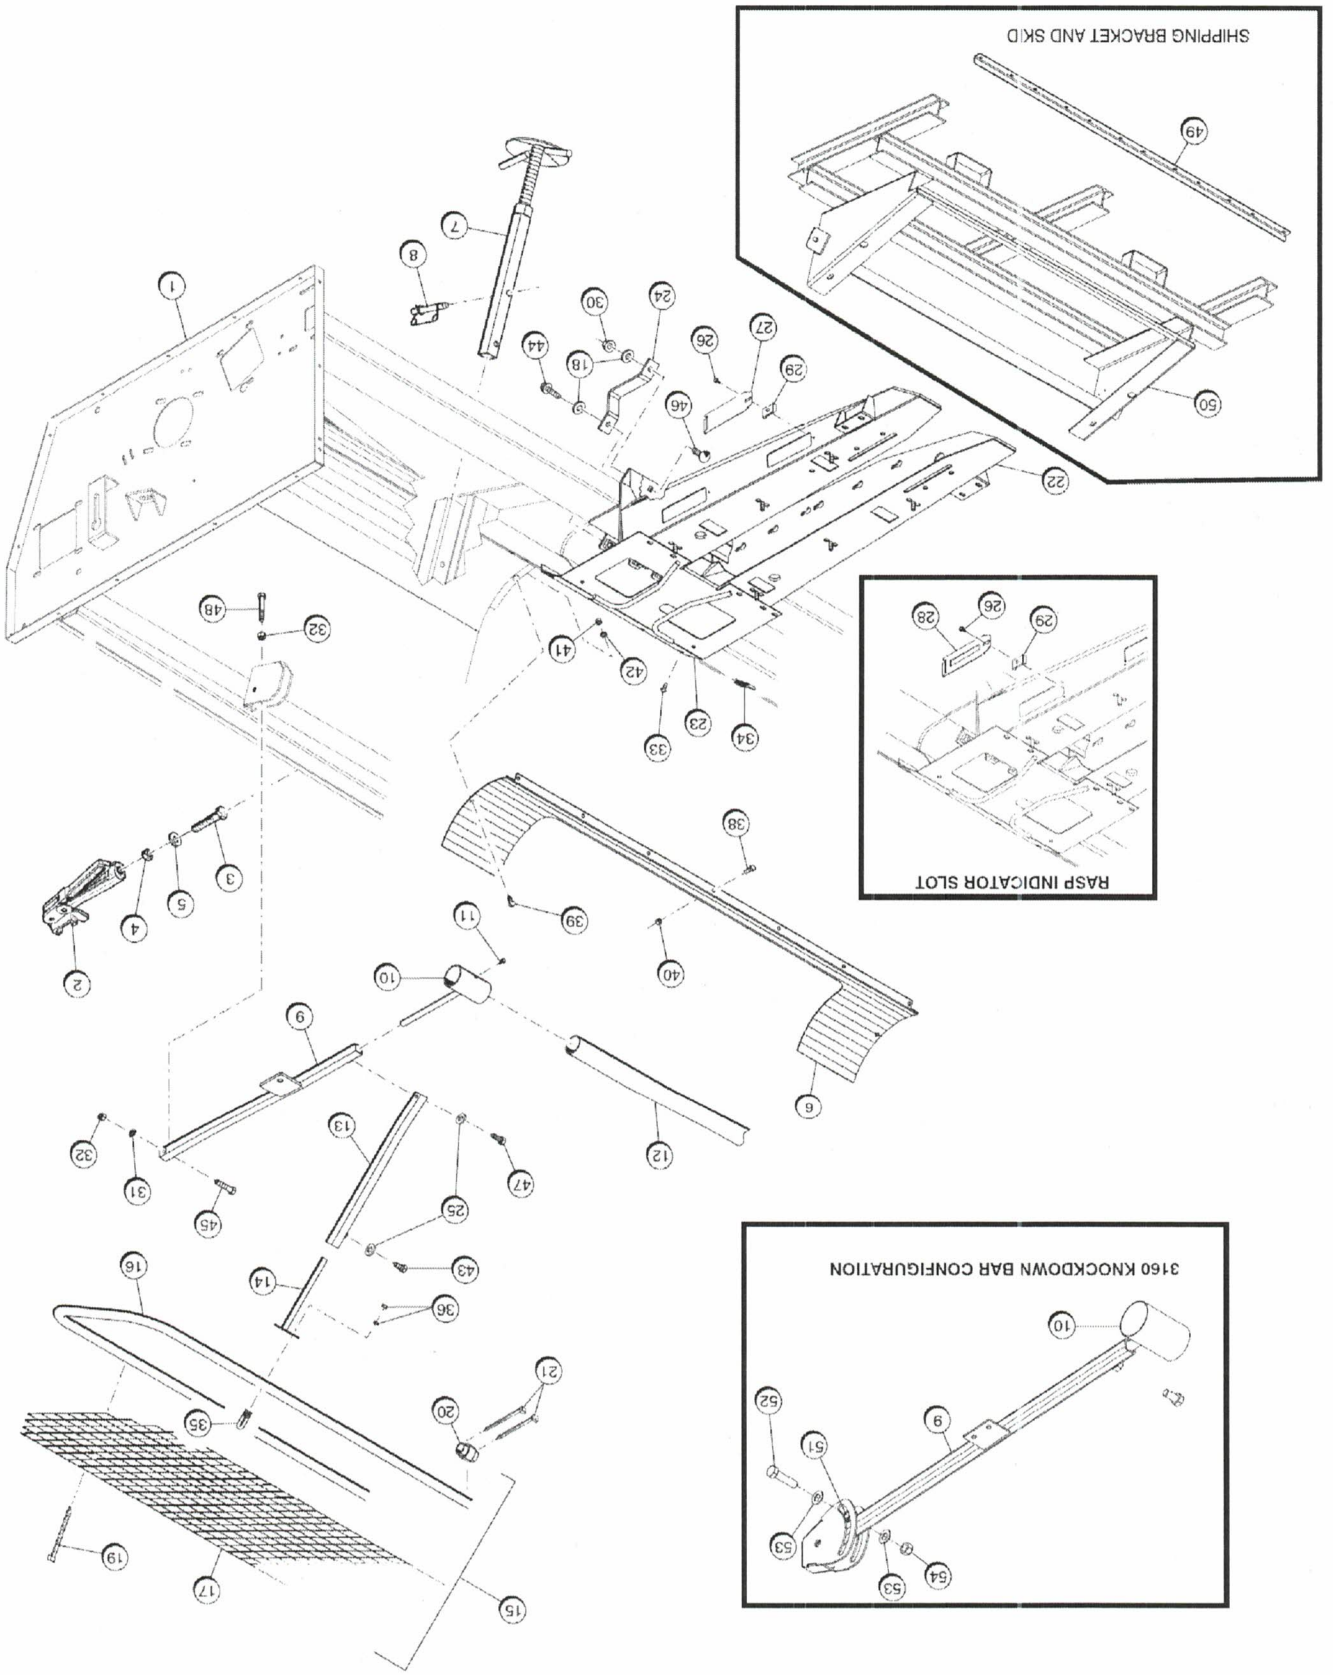

This Parts Catalog was printed on:

Thu Dec 08 20:00:10 UTC 2016

The information contained within could be updated at any time, please refer to OxbConnect for the latest version.

Thu Dec 08 20:00:10 UTC 2016

This Parts Catalog was printed on:

Item	Part No.	Name	Remarks	Qty	Uom
15	22029	AUGER COVER ASSY 1430 3430,3480,3022	INCLUDES ITEMS 16, 17 AND 19	1-2	EA
15	22030	AUGER COVER ASSY 1436 3436,343640	INCLUDES ITEMS 16, 17 AND 19	1	EA
15	22032	AUGER COVER ASSY 1440 3440,3530	INCLUDES ITEMS 16, 17 AND 19	1	EA
15	22037	AUGER COVER ASSY 1736 1970,3970,3620	INCLUDES ITEMS 16, 17 AND 19	1	EA
15	22440	AUGER COVER ASSY 1534 & 1670	INCLUDES ITEMS 16, 17 AND 19	1-2	EA
15	22030	AUGER COVER ASSY 1436 3436,343640	INCLUDES ITEMS 16, 17 AND 19	1	EA
15	22031	AUGER COVER ASSY 1438 3438	(INCLUDES ITEMS 16, 17 AND 19)	2	EA
15	22032	AUGER COVER ASSY 1440 3440,3530	INCLUDES ITEMS 16, 17 AND 19	1	EA
15	22033	AUGER COVER ASSY 1630 3630,3822	INCLUDES ITEMS 16, 17 AND 19	1	EA
15	23211	AUGER COVER ASSY 1470 3638,363640	INCLUDES ITEMS 16, 17 AND 19	1-2	EA
15	22440	AUGER COVER ASSY 1534 & 1670	INCLUDES ITEMS 16, 17 AND 19	1	EA
15	26566	AUGER COVER ASSY 3680	INCLUDES ITEMS 16, 17 AND 19	2	EA
15	22568	AUGER COVER ASSY 1770CS 3770	INCLUDES ITEMS 16, 17 AND 19	1-2	EA
15	22036	AUGER CVR ASSY-1636&1730 3730	INCLUDES ITEMS 16, 17 AND 19	1	EA
15	22039	AUGER COVER ASSY 1930 3930,3740	INCLUDES ITEMS 16, 17 AND 19	2	EA
15	22568	AUGER COVER ASSY 1770CS 3770	INCLUDES ITEMS 16, 17 AND 19	1-2	EA
15	22036	AUGER CVR ASSY-1636&1730 3730	INCLUDES ITEMS 16, 17 AND 19	1	EA
15	22039	AUGER COVER ASSY 1930 3930,3740	INCLUDES ITEMS 16, 17 AND 19	2	EA
15	22041	AUGER COVER ASSY 1838CS 1534,1670,3670	INCLUDES ITEMS 16, 17 AND 19	1-2	EA
15	22039	AUGER COVER ASSY 1930 3930,3740	INCLUDES ITEMS 16, 17 AND 19	2	EA
15	22037	AUGER COVER ASSY 1736 1970,3970,3620	INCLUDES ITEMS 16, 17 AND 19	1-2	EA
15	22029	AUGER COVER ASSY 1430 3430,3480,3022	INCLUDES ITEMS 16, 17 AND 19	2	EA
15	22040	AUGER COVER ASSY 1030 3030	INCLUDES ITEMS 16, 17 AND 19	2	EA
15	22030	AUGER COVER ASSY 1436 3436,343640	INCLUDES ITEMS 16, 17 AND 19	2	EA
15	22032	AUGER COVER ASSY 1440 3440,3530	INCLUDES ITEMS 16, 17 AND 19	2	EA
16	10603	FRAME,1436,AUGER COVER -		2	EA
16	10602	FRAME,1430,AUGER COVER -		1	EA
16	10604	FRAME,1438,AUGER COVER -		1	EA