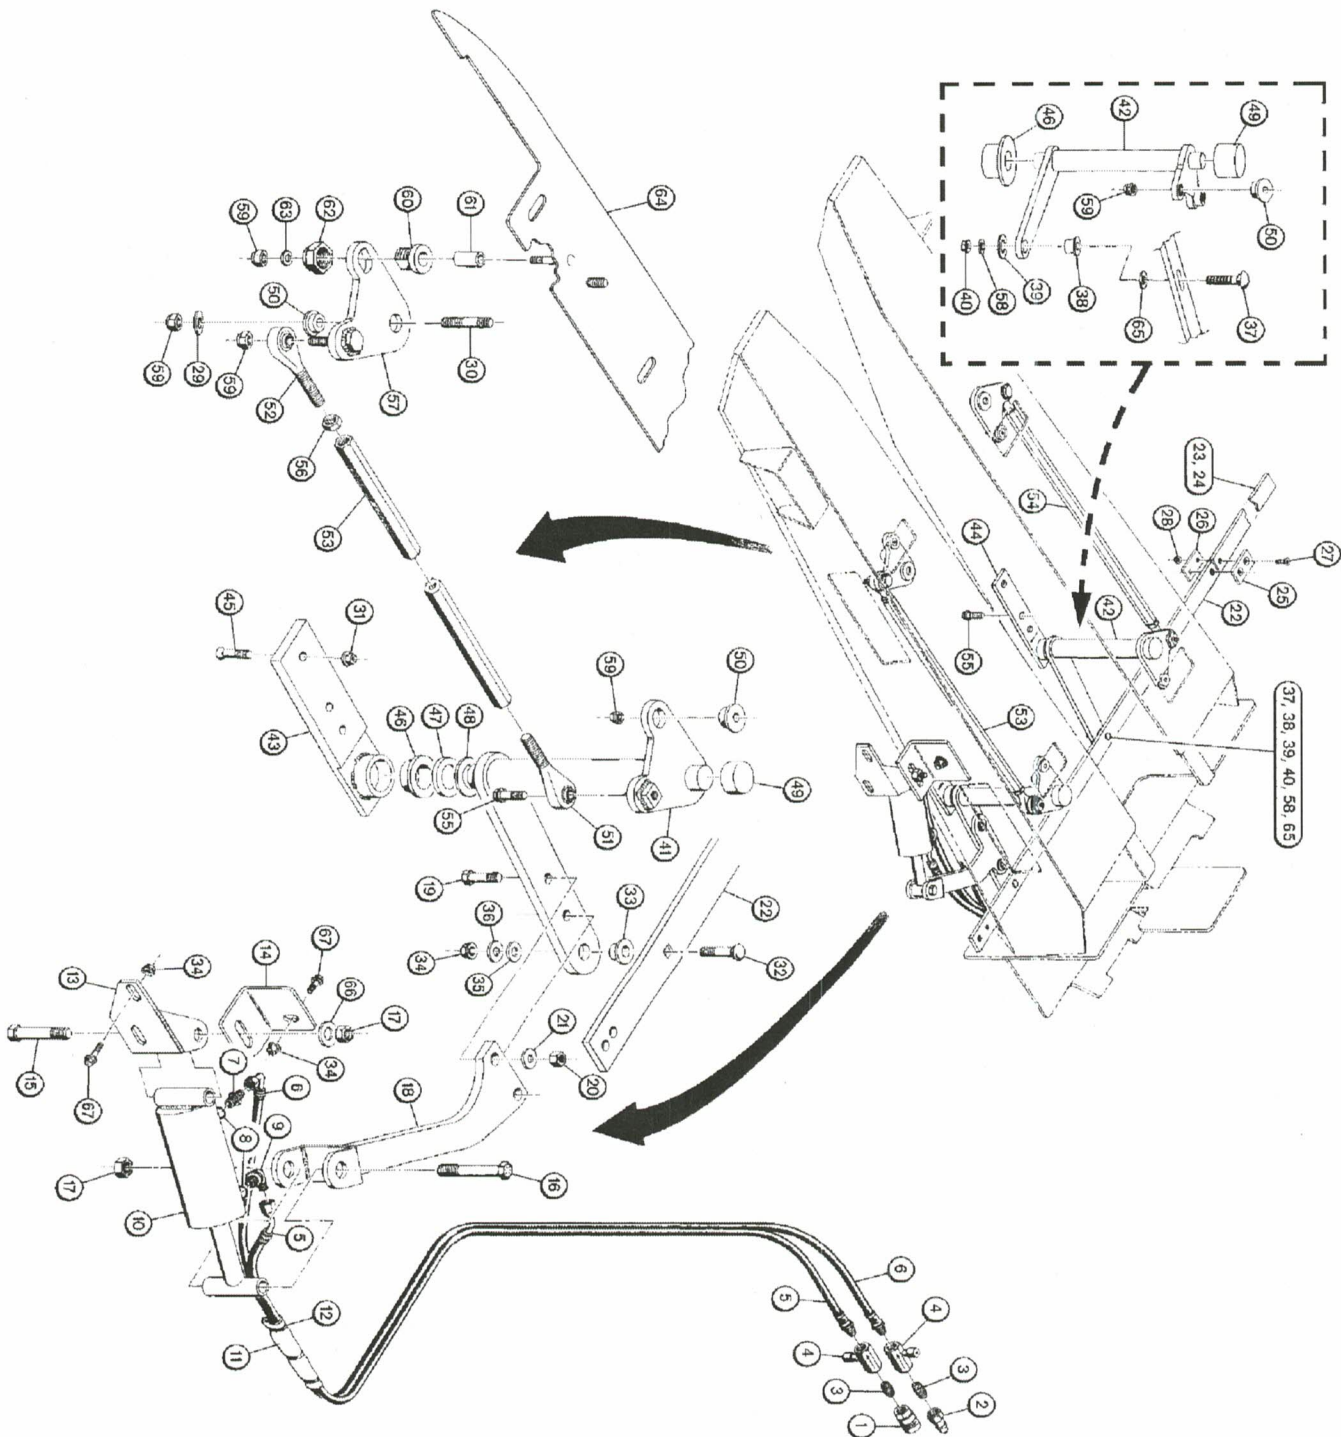

This Parts Catalog was printed on:
Thu Dec 08 20:00:44 UTC 2016

The information contained within could be updated at any time, please refer to OxbConnect for the latest version.

Item	Part No.	Name	Remarks	Qty	Uom
1	40080	FIT,1/4" FEMALE QWIK COUP		1	EA
2	40081	FIT,1/4" MALE QWIK COUP		1	EA
3	40695	FIT,1/4" NPTX CLOSED NIPPL BLACK PIPE		2	EA
4	41998	VLV,FLOW CNTRL,RASP 1/4 NP		2	EA
5	44882	HOSE ASSY,1/4X114 SAE100R1,4MP X 60F4	USED ON 3430, 3436, 3438, 3436-40, 3620, AND 3480 HEADS	1	EA
5	44750	HOSE ASSY,1/4X144 SAE100R1,4MP X 60F4	USED ON 3530, 3630, 3670, 3820, 3822, 3440 OFFSET AND 3680 HEADS	1	EA
5	44876	HOSE ASSY,1/4X174 SAE100R1,4NP X 6FOF4	USED ON 3638, 3636-40, 3730, 3770, 3830, 3052 AND 3022 HEADS	1	EA
5	44877	HOSE ASSY,1/4X204 SAE100R1,4NP X 6FOF4	USED ON 3160, 3740, 3930, 3970, 3838 AND 3030 HEADS	1	EA
6	44883	HOSE ASSY,1/4X119 SAE100R1,4MP X 60F9	USED ON 3430, 3436, 3438, 3436-40, 3480, 3480SP AND 3620 HEADS	1	EA
6	44751	HOSE ASSY,1/4X149 SAE100R1,4MP X 60F9	USED ON 3530, 3630, 3670, 3820, 3822, 3440 OFFSET AND 3680 HEADS	1	EA
6	44874	HOSE ASSY,1/4X179 SAE100R1,4NP X 6FOF9	USED ON 3638, 3636-40, 3730, 3770, 3830, 3052 AND 3022 HEADS	1	EA
6	44875	HOSE ASSY,1/4X209 SAE100R1,4NP X 6FOF9	USED ON 3740, 3160, 3930, 3970, 3838 AND 3030 HEADS	1	EA
7	46267	ADAP,-06M OFS-06MOR STR	INCLUDES O-RING	1	EA
8	45877	O-RING,-6 SAE -906,90DURUM,.468X.078		A.R.	EA
9	46312	ELBOW,-06M OFS-06MOR 90°	INCLUDES O-RING	1	EA
10	47152	CYL,2X2-1/2 HYD RASP 1		1	EA
10,1	42012	SEAL KIT,42011 CYL HY		A.R.	EA
11	43511	PROTECTOR,HOSE,8" LONG EPHA HP-B		1	EA
12	93890	WRAP,TIE 14-1/2" OA BLACK,HEAVY DUTY 120#		A.R.	EA
13	39733	BRKT ASSY,CYLINDER MOUNT RASP ACTUATOR		1	EA
14	39748	BRACKET,CYLINDER SUPPORT RASP ACTUATOR		1	EA
15	93137	HHCS,3/4-10X4-1/2,GR5 PLTD	CYLINDER BASE PIVOT	1	EA
16	93135	HHCS,3/4-10X3-1/2,GR5 PLTD	CYLINDER ROD END	1	EA
17	93538	NUT,3/4-10,GRD C TOP LOCK,PLATED		2	EA
18	39729	LEVER ASSY,RASP ACTUATOR 3000 SERIES		1	EA
19	94079	HHCS,5/8-18X2,GR8 PLAIN		2	EA
20	94642	NUT,5/8-18,HEX,GR8 RH,PLTD		2	EA
21	94457	WASHER,5/8,FLAT,HARDENED PLTD,SAE,NARROW		2	EA
22	39355	DRA G LINK,3430		1	EA
22	224374	DRA G LINK,3460		1	EA
22	227421	DRA G LINK,3420-40 3000 SERIES CNHD		1	EA

This Parts Catalog was printed on:

Thu Dec 08 20:00:44 UTC 2016

The information contained within could be updated at any time, please refer to OxbConnect for the latest version.